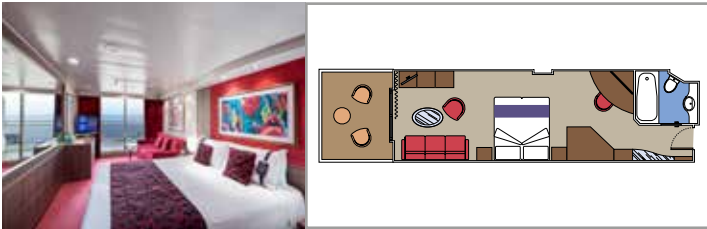

### PREMIUM SUITE AUREA

SL1

 ≈26  ≈4  15  4

The images are representative only. Size, layout and furniture may vary (within the same cabin category).

 Cabin size (m<sup>2</sup>)

 Balcony size (m<sup>2</sup>)