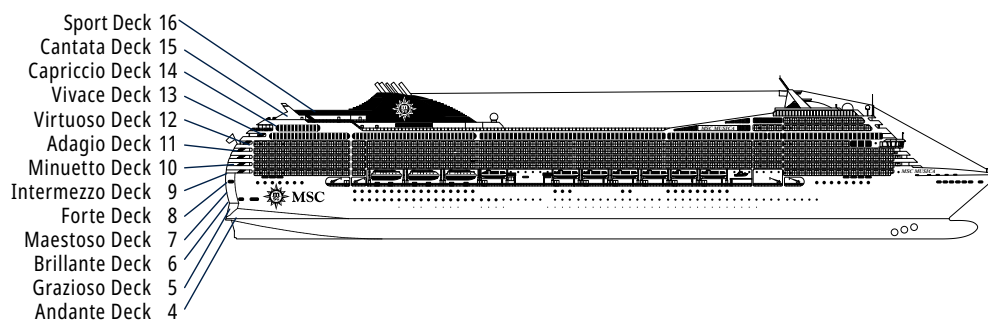

# TECHNICAL CHARACTERISTICS OF THE SHIP

RECEPTION-GUEST SERVICE

## TECHNICAL CHARACTERISTICS OF THE SHIP

GROSS TONNAGE	92.409
LENGTH / BEAM / HEIGHT	293,80 m / 32,20 m / 59,64 m
DECKS	16, incl. 13 for guests
LIFTS	13
VOLTAGE (IN CABIN)	110/220 volts
MAXIMUM SPEED	23 knots
STABILIZERS	Stabilized with 2 fins
NUMBER OF PASSENGERS	3.223
NUMBER OF CABINS	1.275, incl. 17 for guests with disabilities or reduced mobility
CREW MEMBERS	Approx. 987
POOLS	3, incl. 1 for children
WHIRLPOOLS	4 whirlpool baths