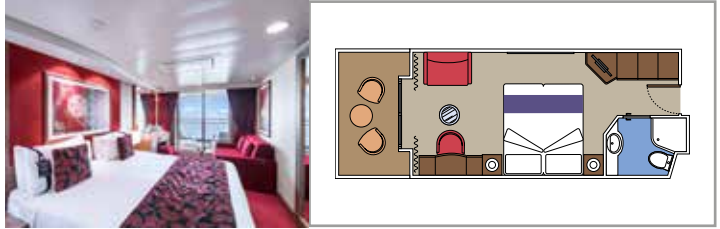

PREMIUM BALCONY

BL2

≈18
≈5
10-15
3

› Medium deck location