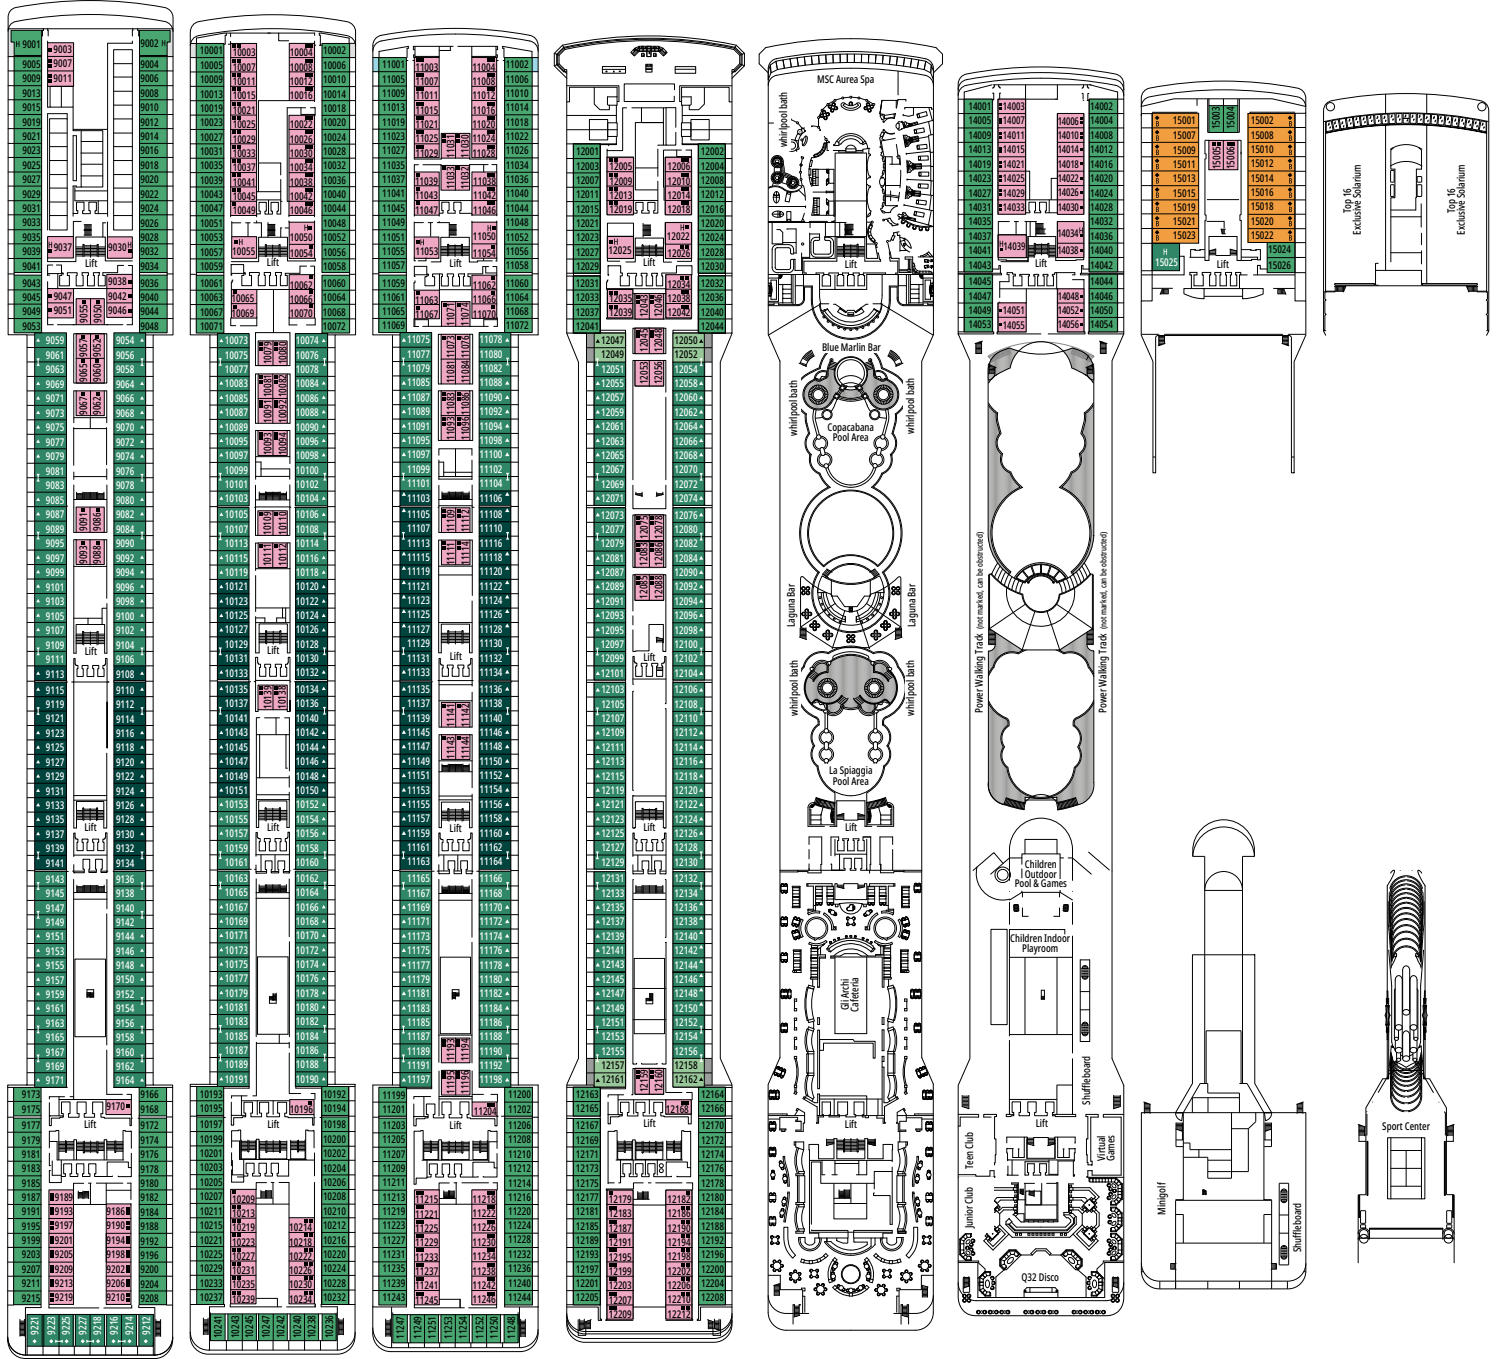

Ship configuration, data and descriptions may be subject to change depending on the season and on the destination and must be verified at the time of booking.

**DECK 4 ANDANTE**      **DECK 5 GRAZIOSO**      **DECK 6 BRILLANTE**      **DECK 7 MAESTOSO**      **DECK 8 FORTE**

BLUE MARLIN BAR

MSC AUREA SPA

DECK 9 INTERMEZZO

DECK 10 MINUETTO

DECK 11 ADAGIO

DECK 12 VIRTUOSO

DECK 13 VIVACE

DECK 14 CAPRICCIO