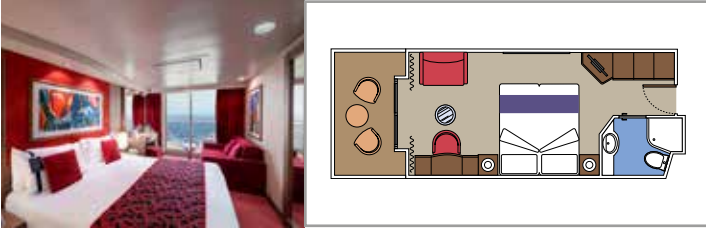

BALCONY

INCLUDED FACILITIES

- Sitting area with sofa
- Comfortable double or single beds (on request)*
- Bathroom with shower, vanity area with hairdryer
- Interactive TV, telephone, safe, minibar and air conditioning
- Wifi connection available (for a fee)

*Cabin for guests with disabilities or reduced mobility has only single beds (except cabin 15025)

DELUXE BALCONY AUREA

BA

≈18
≈5
9-11
3

› Best ship position