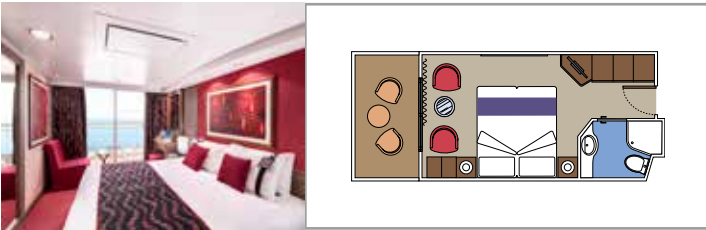

DELUXE BALCONY

BR1

≈15
≈5
8-9
2

› Low deck location