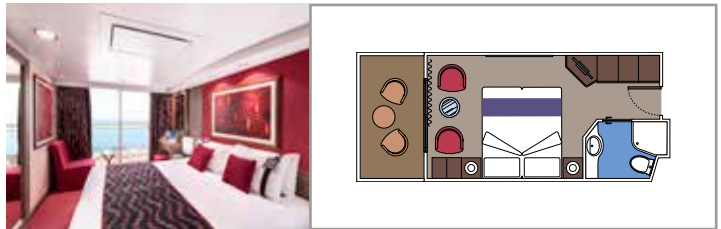

DELUXE BALCONY

BR2

≈15
≈5
10-15
2

› Medium deck location