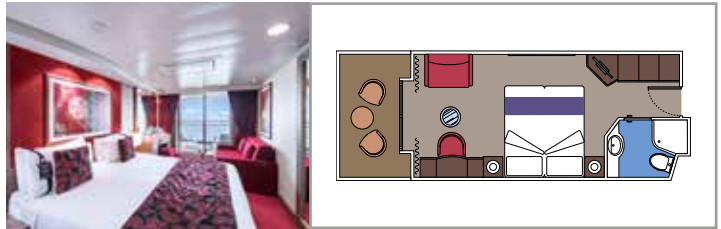

PREMIUM BALCONY

BL2

≈18
≈5
10-15
4

› Medium deck location