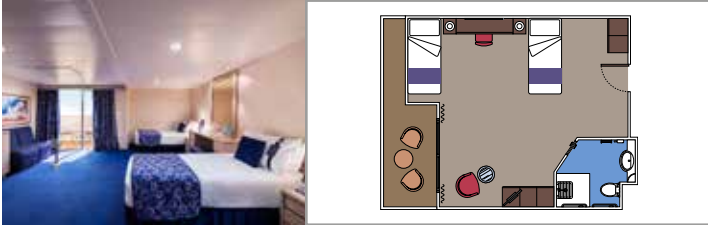

SUITE AUREA

INCLUDED FACILITIES

- Sitting area with sofa
- Spacious wardrobe
- Comfortable double or single beds (on request)
- Bathroom with bathtub, vanity area with hairdryer
- Interactive TV, telephone, safe, minibar and air conditioning
- Wifi connection available (for a fee)

BALCONY

INCLUDED FACILITIES

Sitting area with sofa

Comfortable double bed or single beds (on request)*

Bathroom with shower or bathtub, vanity area with hairdryer

Interactive TV, telephone, safe, minibar and air conditioning

 ≈14
  5-11
  4

› Low deck location

The images are representative only. Size, layout and furniture may vary (within the same cabin category).

 Cabin size (m²)

 Balcony size (m²)

 Deck location

 Accommodating up to

FACILITIES FOR GUESTS WITH DISABILITIES OR REDUCED MOBILITY

DELUXE OCEAN VIEW FOR GUEST WITH DISABILITIES OR REDUCED MOBILITY

BALCONY

Available in:

- › **Premium Balcony (BL2)**
cabin size $\approx 28\text{m}^2$; Balcony size $\approx 7\text{m}^2$; medium deck location (deck 15)
- › **Deluxe Balcony (BR1)**
cabin size $\approx 27\text{m}^2$; Balcony size $\approx 5\text{m}^2$; medium deck location (deck 9)