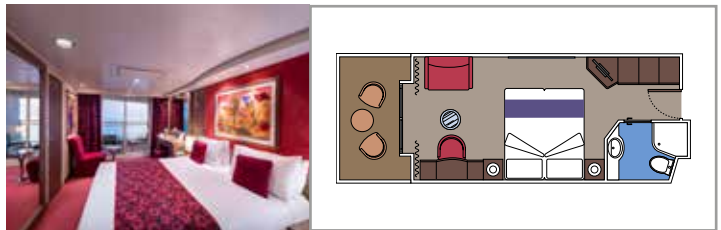

SUITE AUREA

INCLUDED FACILITIES

- Sitting area with sofa
- Spacious wardrobe
- Comfortable double or single beds (on request)
- Bathroom with bathtub, vanity area with hairdryer
- Interactive TV, telephone, safe, minibar and air conditioning
- Wifi connection available (for a fee)

BALCONY

INCLUDED FACILITIES

Sitting area with sofa

Comfortable double bed or single beds (on request)*

Bathroom with shower or bathtub, vanity area with hairdryer

Interactive TV, telephone, safe, minibar and air conditioning

DELUXE BALCONY WITH PARTIAL VIEW

BP

 ≈18
  ≈5
  12
  4

The images are representative only. Size, layout and furniture may vary (within the same cabin category).

 Cabin size (m²)

 Balcony size (m²)

 Deck location

 Accommodating up to

OCEAN VIEW

INCLUDED FACILITIES

- Window with sea view
- Relaxing armchair
- Comfortable double or single beds (on request)*
- Bathroom with shower, vanity area with hairdryer
- Interactive TV, telephone, safe, minibar and air conditioning
- Wifi connection available (for a fee)