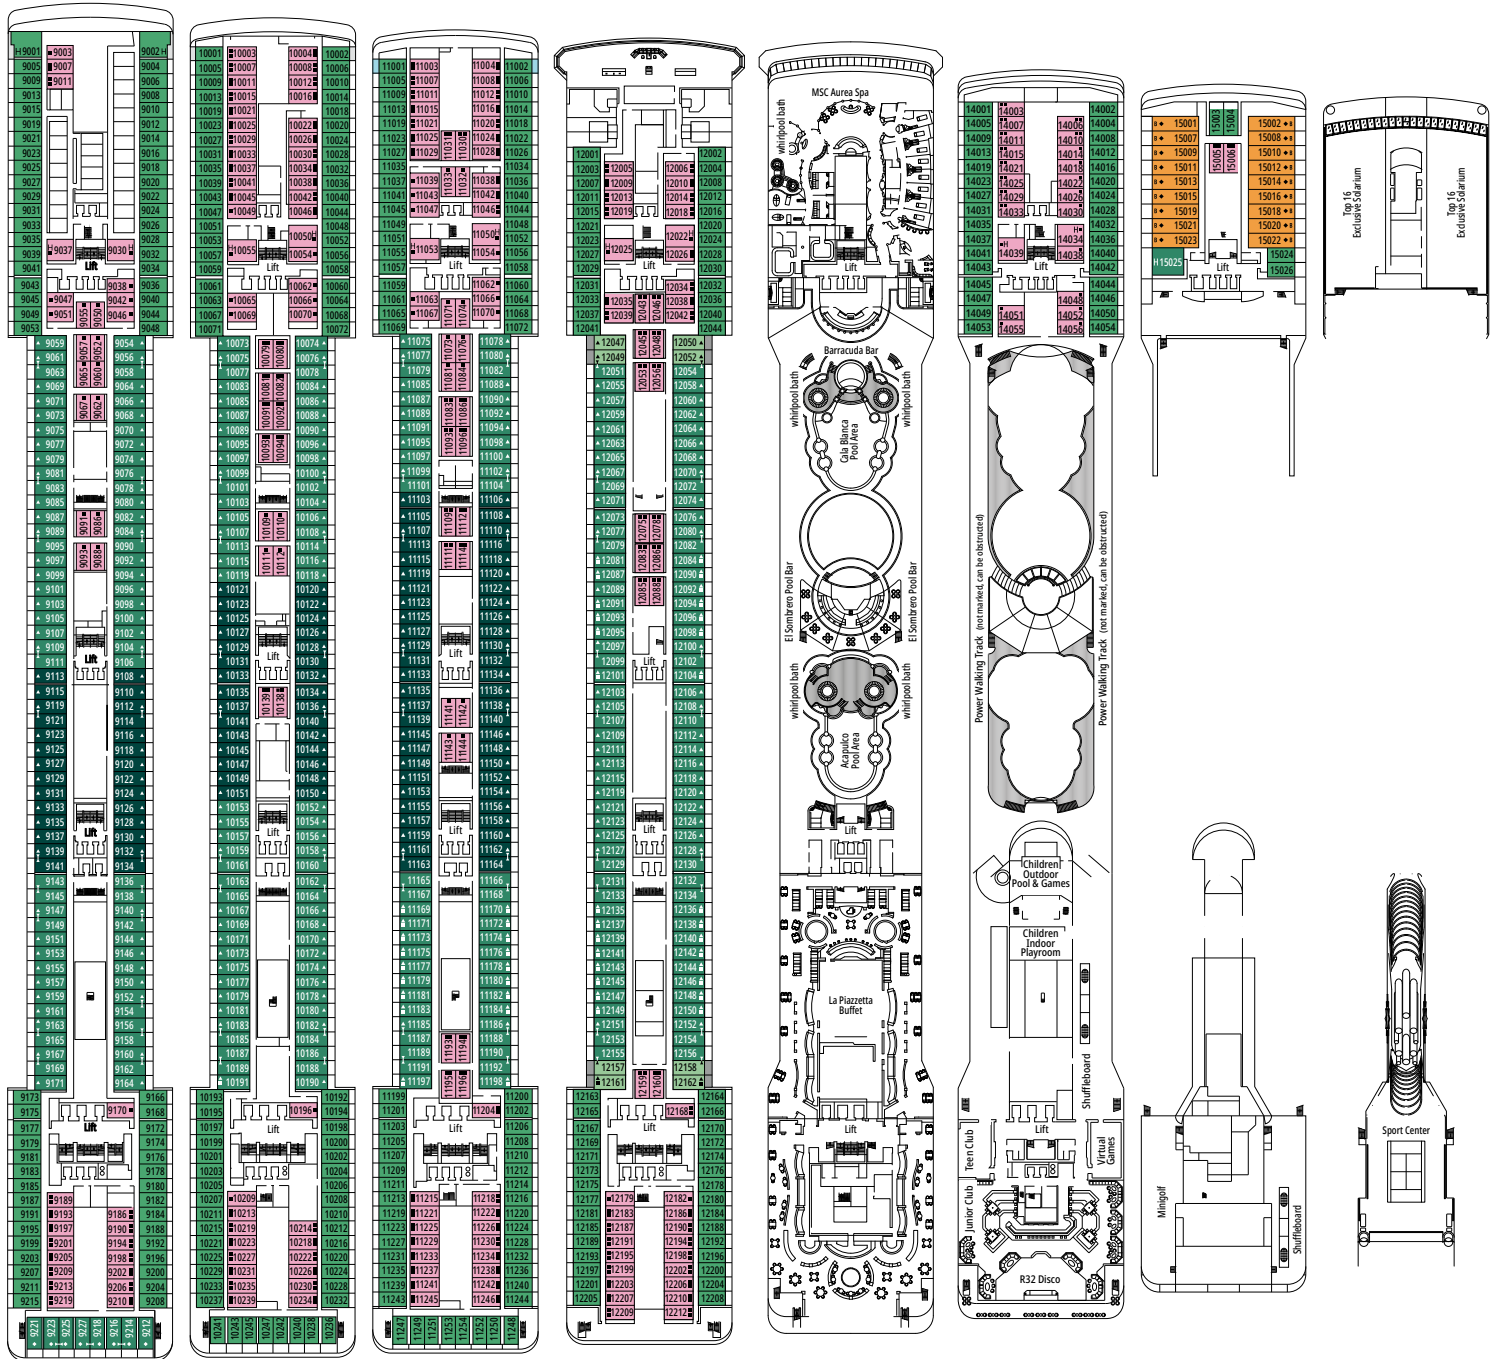

Ship configuration, data and descriptions may be subject to change depending on the season and on the destination and must be verified at the time of booking.

DECK 4
VIOLONCELLO

DECK 5
PIANOFORTE

DECK 6
VIOLINO

DECK 7
SAXOFONO

DECK 8
ARPA

ART ARCADE

THE AMBER BAR

DECK 9
VIOLA

DECK 10
LIRA

DECK 11
FLAUTO

DECK 12
CLARINETTO

DECK 13
MANDOLINO

DECK 14
CHITARRA

DECK 15
XILOFONO

DECK 16
SPORT