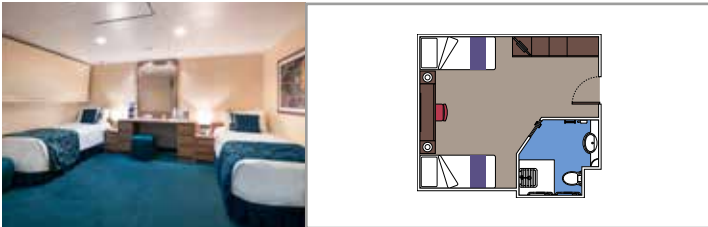

INTERIOR

Available in:

- › **Deluxe Interior (IR2)**
  cabin size $\approx 21\text{m}^2$; medium deck location (deck 12-14)
- › **Deluxe Interior (IR1)**
  cabin size $\approx 21\text{m}^2$; low deck location (deck 8-11)

Cabin for guests with disabilities or reduced mobility has only single beds.
The image is representative only; the size, layout and furniture may vary (within the same cabin category).

FACILITIES FOR GUESTS WITH DISABILITIES OR REDUCED MOBILITY

Cabin door width	83 cm
Bathroom door width	91,50 cm
Size of cabin (floor space)	From $\approx 17\text{ m}^2$ to $\approx 40\text{ m}^2$
Size of bathroom	4 m²
Is there a fold-down seat in the shower?	Yes
Height of seat from the floor	45 cm
Does the WC seat have grab rails?	Yes
Are wheelchairs available on board?	In limited numbers*
Are all decks/public areas accessible?	Yes
Are all lifeboats wheelchair-accessible?	No**
Do the lifts have deck indicators?	Visual, Audio & Braille
Can severely visually impaired/blind guests be catered for on the cruise?	Only with full-time carer

* Only for embarkation, disembarkation and emergencies.

** In the event of an emergency, dedicated personnel will help guests with disabilities or reduced mobility to board lifeboats.