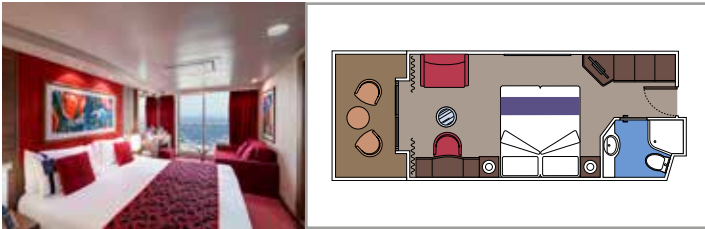

SUITE AUREA

INCLUDED FACILITIES

- Sitting area with sofa
- Spacious wardrobe
- Comfortable double or single beds (on request)
- Bathroom with bathtub, vanity area with hairdryer
- Interactive TV, telephone, safe, minibar and air conditioning
- Wifi connection available (for a fee)

PREMIUM SUITE AUREA

SL1

 ≈26  ≈4  15  4

The images are representative only. Size, layout and furniture may vary (within the same cabin category).

 Cabin size (m²)

 Balcony size (m²)

 Deck location

 Accommodating up to

BALCONY

INCLUDED FACILITIES

Sitting area with sofa

Comfortable double bed or single beds (on request)*

Bathroom with shower or bathtub, vanity area with hairdryer

Interactive TV, telephone, safe, minibar and air conditioning

Wifi connection available (for a fee)

*Cabin for guests with disabilities or reduced mobility has only single beds (except cabin 15022 and 15023)

DELUXE BALCONY AUREA

BA

 ≈18
  ≈5
  9-11
  3

› Best ship position