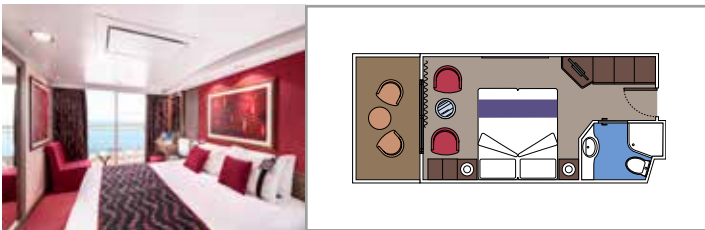

DELUXE BALCONY

BR1

≈15
≈5
8-9
2

› Low deck location