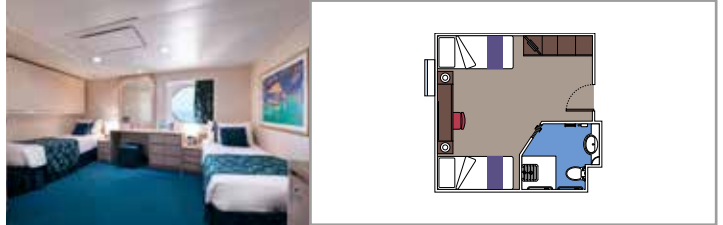

OCEAN VIEW

Available in:

- › **Deluxe Ocean View (OR2)**
  cabin size $\approx 19\text{m}^2$; low deck location (deck 8)