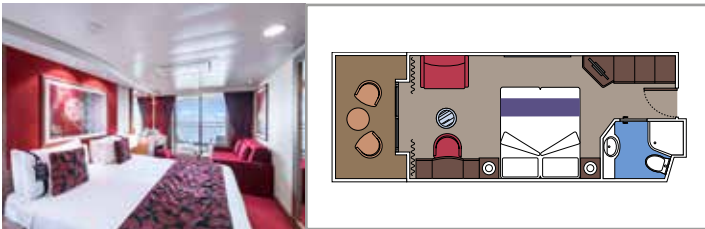

PREMIUM BALCONY

BL1

≈18
≈5
8-9
4

› Low deck location