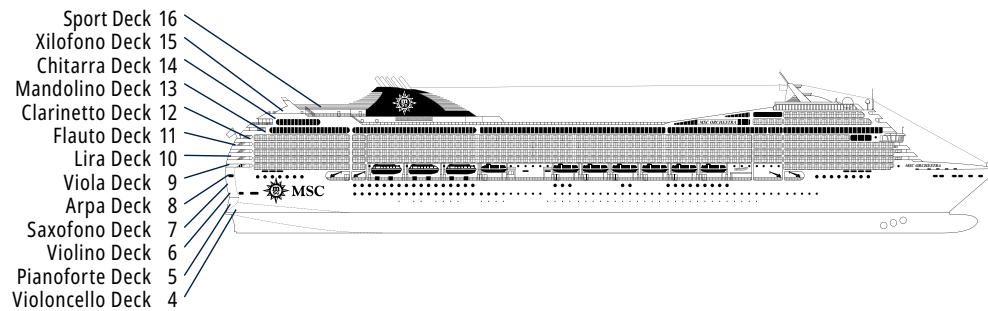

MSC ORCHESTRA

TECHNICAL SHEET

TECHNICAL CHARACTERISTICS OF THE SHIP

L'INCONTRO RECEPTION

TECHNICAL CHARACTERISTICS OF THE SHIP	
GROSS TONNAGE	92.409
LENGTH / BEAM / HEIGHT	293,80 m / 32,20 m / 59,64 m
DECKS	16, included 13 for guests
LIFTS	13
VOLTAGE (IN CABIN)	110/220 volts
MAXIMUM SPEED	23 knots
STABILIZERS	Stabilized with 2 fins
NUMBER OF PASSENGERS	3.223
NUMBER OF CABINS	1.275, included 17 for guests with disabilities or reduced mobility
CREW MEMBERS	Approx. 987
POOLS	3, included 1 for children
WHIRLPOOLS	7 whirlpool baths
ENVIRONMENTAL TECHNOLOGY	Energy Saving and Monitoring System