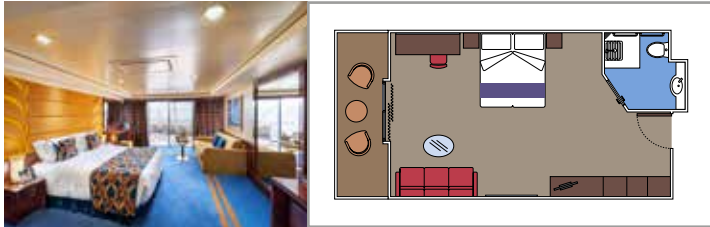

MSC YACHT CLUB

Available in:

- › **MSC Yacht Club Deluxe Suite (YC1)**
  cabin size ≈35m²; balcony size ≈6m²; deck 16