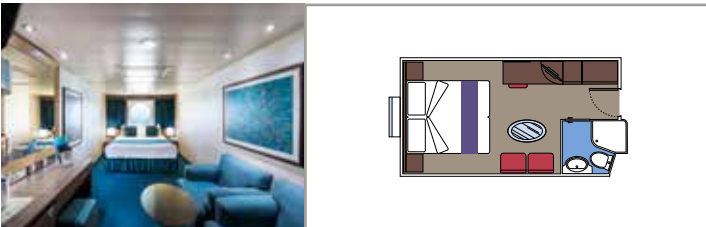

- Some Suites have a panoramic sealed window
- Spacious wardrobe
- Sitting area with sofa
- Comfortable double bed or single beds (on request)
- Bathroom with bathtub, vanity area with hairdryer
- Interactive TV, telephone, safe, minibar and air conditioning
- Wifi connection available (for a fee)

The images are representative only. Size, layout and furniture may vary (within the same cabin category).

 Cabin size (m²)

 Balcony size (m²)

 Deck location

 Accommodating up to

BALCONY

INCLUDED FACILITIES

- Sitting area with sofa
- Comfortable double bed or single beds (on request)
- Bathroom with shower or bathtub, vanity area with hairdryer
- Interactive TV, telephone, safe, minibar and air conditioning
- Wifi connection available (for a fee)

 Balcony size (m²)

 Deck location

 Accommodating up to

OCEAN VIEW

INCLUDED FACILITIES

- Window with sea view
- Relaxing armchair
- Comfortable double bed or single beds (on request)
- Bathroom with shower, vanity area with hairdryer
- Interactive TV, telephone, safe, minibar and air conditioning
- Wifi connection available (for a fee)

PREMIUM OCEAN VIEW

OL1

 ≈18
  5
  4

› Low deck location

The images are representative only. Size, layout and furniture may vary (within the same cabin category).

 Cabin size (m²)

 Balcony size (m²)

 Deck location