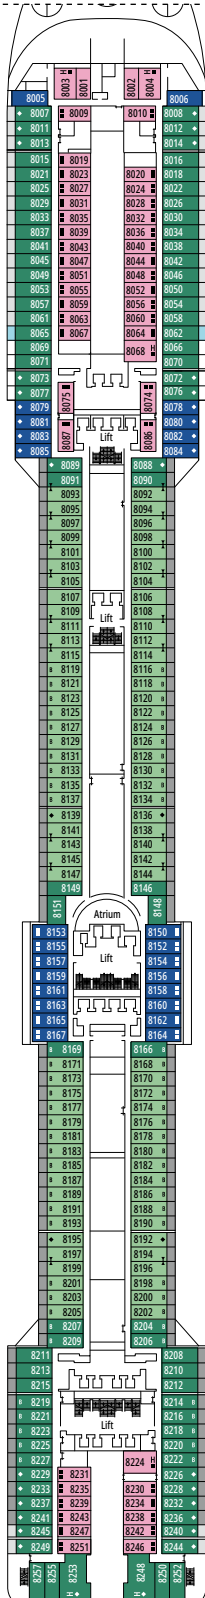

DECK 8
FAVOLA