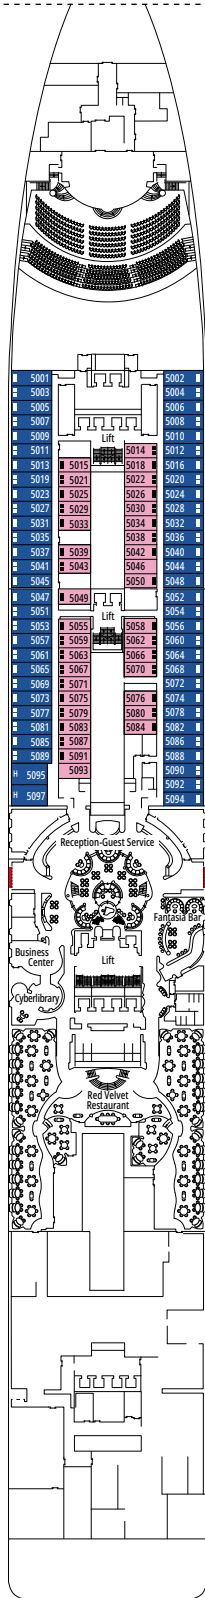

CASINÒ DELLE PALME

DECK 5
FANTASIA