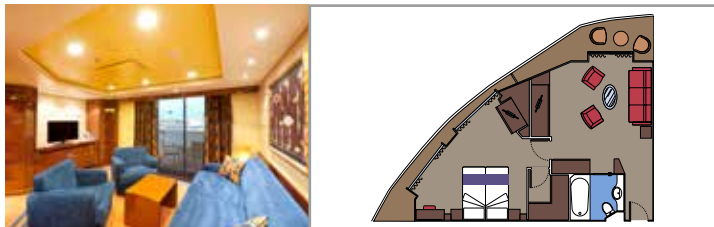

SUITE AUREA

INCLUDED FACILITIES

- Some Suites have a panoramic sealed window
- Spacious wardrobe
- Sitting area with sofa
- Comfortable double bed or single beds (on request)
- Bathroom with bathtub, vanity area with hairdryer
- Interactive TV, telephone, safe, minibar and air conditioning
- Wifi connection available (for a fee)

GRAND SUITE AUREA

SX

≈38-41
≈4-6
9-11
4

- > Sitting area with sofa
- > Walk-in wardrobe