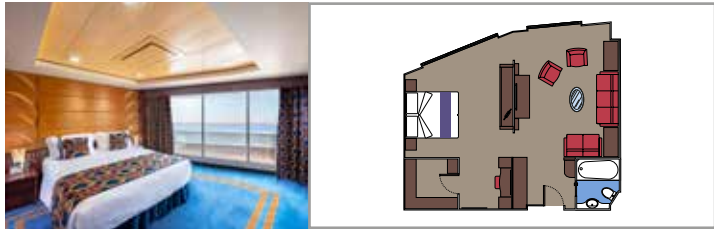

MSC YACHT CLUB ROYAL SUITE YC3

 ≈36
  ≈16
  16
  3

- › Balcony with dining table
- › Separate living area and dining room
- › Walk-in wardrobe

MSC YACHT CLUB EXECUTIVE & FAMILY SUITE YC2

 ≈45-53
  12
  3

- › Panoramic sealed window
- › Sitting area with sofa
- › Walk-in wardrobe

MSC YACHT CLUB GRAND SUITE YCP

 ≈29
  ≈6
  15-16
  3

- › Sitting area with sofa
- › Spacious wardrobe

MSC YACHT CLUB DELUXE SUITE YC1

 ≈23-29
  ≈4-6
  15-16
  3

- › Sitting area with sofa
- › Spacious wardrobe

- Some Suites have a panoramic sealed window
- Spacious wardrobe
- Sitting area with sofa
- Comfortable double bed or single beds (on request)
- Bathroom with bathtub, vanity area with hairdryer
- Interactive TV, telephone, safe, minibar and air conditioning
- Wifi connection available (for a fee)