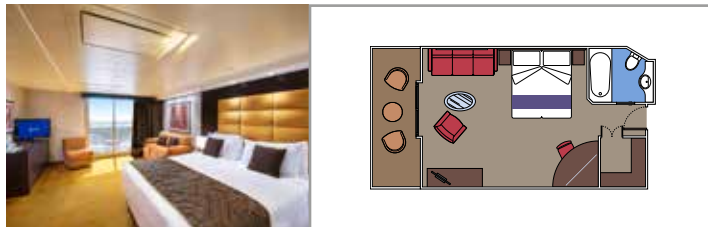

- Some Suites have a panoramic sealed window
- Spacious wardrobe
- Sitting area with sofa
- Comfortable double bed or single beds (on request)
- Bathroom with bathtub, vanity area with hairdryer
- Interactive TV, telephone, safe, minibar and air conditioning
- Wifi connection available (for a fee)

GRAND SUITE AUREA

SX

 ≈38-41
  ≈4-6
  9-11
  4

- > Sitting area with sofa
- > Walk-in wardrobe

PREMIUM SUITE AUREA

SL1

 ≈29-33
  ≈4-6
  10-12
  3

- > Spacious wardrobe

The images are representative only. Size, layout and furniture may vary (within the same cabin category).

 Cabin size (m²)

 Balcony size (m²)

 Deck location

 Accommodating up to

BALCONY

INCLUDED FACILITIES

- Sitting area with sofa
- Comfortable double bed or single beds (on request)
- Bathroom with shower or bathtub, vanity area with hairdryer
- Interactive TV, telephone, safe, minibar and air conditioning
- Wifi connection available (for a fee)

 Balcony size (m²)

 Deck location

 Accommodating up to

OCEAN VIEW

INCLUDED FACILITIES

- Window with sea view
- Relaxing armchair
- Comfortable double bed or single beds (on request)
- Bathroom with shower, vanity area with hairdryer
- Interactive TV, telephone, safe, minibar and air conditioning
- Wifi connection available (for a fee)