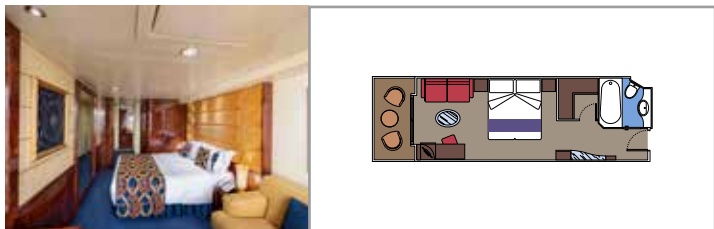

MSC YACHT CLUB ROYAL SUITE YC3

 ≈36
  ≈16
  16
  3

- › Balcony with dining table
- › Separate living area and dining room
- › Walk-in wardrobe

MSC YACHT CLUB EXECUTIVE & FAMILY SUITE YC2

 ≈45-53
  12
  3

- › Panoramic sealed window
- › Sitting area with sofa
- › Walk-in wardrobe

MSC YACHT CLUB GRAND SUITE YCP

 ≈29
  ≈6
  15-16
  3

- › Sitting area with sofa
- › Spacious wardrobe

MSC YACHT CLUB DELUXE SUITE YC1

 ≈23-29
  ≈4-6
  15-16
  3

- › Sitting area with sofa
- › Spacious wardrobe

- Some Suites have a panoramic sealed window
- Spacious wardrobe
- Sitting area with sofa
- Comfortable double bed or single beds (on request)
- Bathroom with bathtub, vanity area with hairdryer
- Interactive TV, telephone, safe, minibar and air conditioning
- Wifi connection available (for a fee)

The images are representative only. Size, layout and furniture may vary (within the same cabin category).

 Cabin size (m²)

 Balcony size (m²)

 Deck location

 Accommodating up to

BALCONY

INCLUDED FACILITIES

- Sitting area with sofa
- Comfortable double bed or single beds (on request)
- Bathroom with shower or bathtub, vanity area with hairdryer
- Interactive TV, telephone, safe, minibar and air conditioning
- Wifi connection available (for a fee)