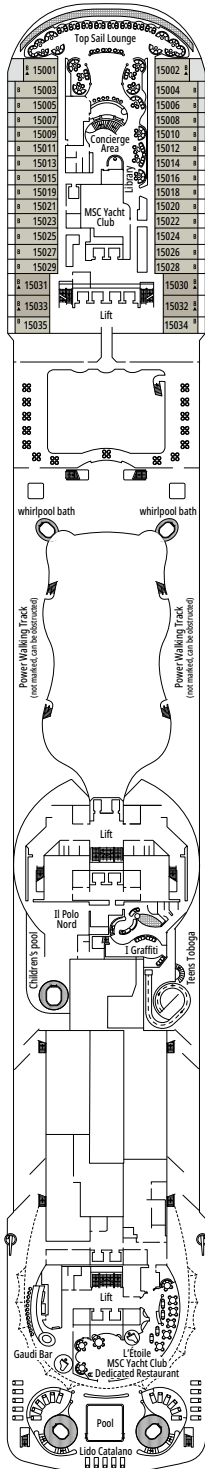

DECK 15
SPLENDIDO