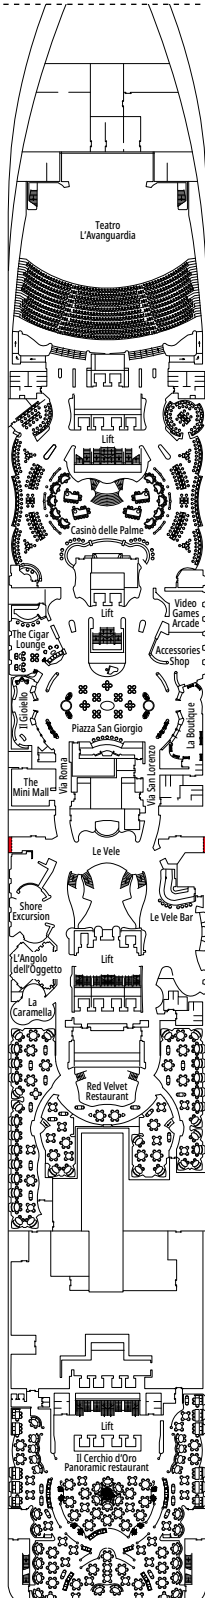

CASINÒ DELLE PALME

DECK 6
MAGNIFICO