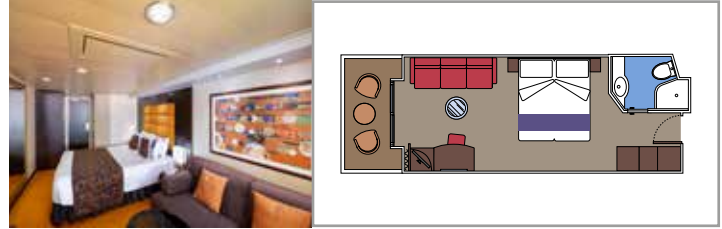

PREMIUM BALCONY BL3

BL3

≈19
≈4
12-13
4

› High deck location