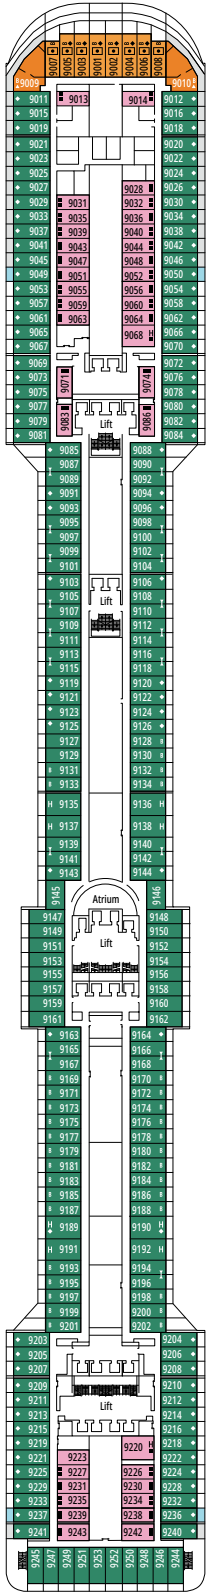

PIAZZA SAN GIORGIO

DECK 9
RADIOSEO