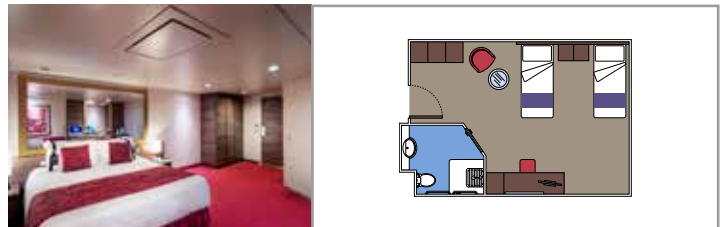

INTERIOR

Available in:

- › **Deluxe Interior (IR2)**
  cabin size ≈25m²; medium deck location (deck 10-12)
- › **Deluxe Interior (IR1)**
  cabin size ≈25m²; low deck location (deck 8-9)

The images are representative only. Size, layout and furniture may vary (within the same cabin category).

FACILITIES FOR GUESTS WITH DISABILITIES OR REDUCED MOBILITY

Cabin door width	81,5 cm
Bathroom door width	90 cm
Size of cabin (floor space)	from ≈ 20 to ≈ 33 m²
Size of bathroom	4,1 m²
Is there a fold-down seat in the shower?	Yes
Height of seat from the floor	44 cm
Does the WC seat have grab rails?	Yes
Are wheelchairs available on board?	In limited numbers*
Are all decks/public areas accessible?	Yes
Are all lifeboats wheelchair-accessible?	No**
Do the lifts have deck indicators?	Visual, Audio & Braille
Can severely visually impaired/blind guests be catered for on the cruise?	Only with full-time carer

* Only for embarkation, disembarkation and emergencies.

** In the event of an emergency, dedicated personnel will help guests with disabilities or reduced mobility to board lifeboats.