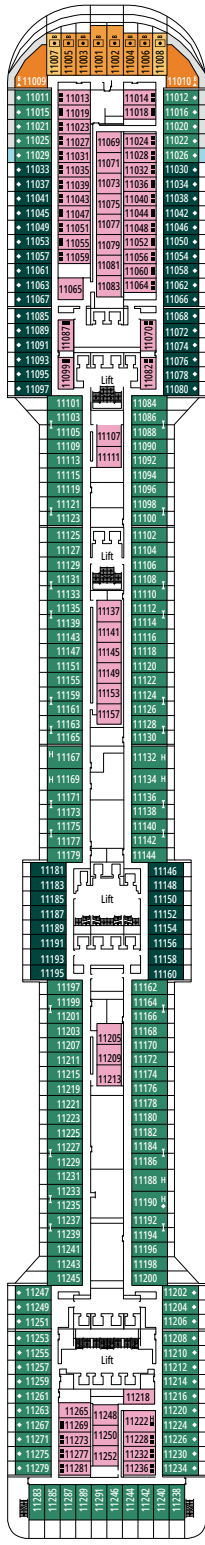

DECK 11
MERAVIGLIA