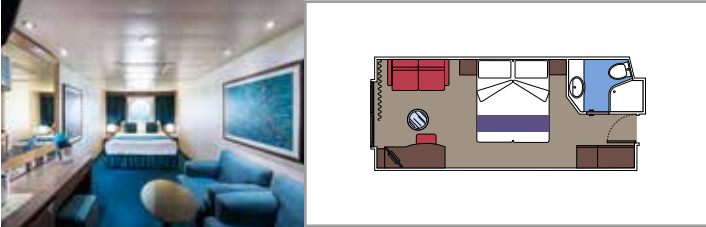

OCEAN VIEW

INCLUDED FACILITIES

- Window with sea view
- Relaxing armchair
- Comfortable double bed or single beds (on request)
- Bathroom with shower, vanity area with hairdryer
- Interactive TV, telephone, safe, minibar and air conditioning
- Wifi connection available (for a fee)

PREMIUM OCEAN VIEW

OL3

≈18
13
2

› High deck location