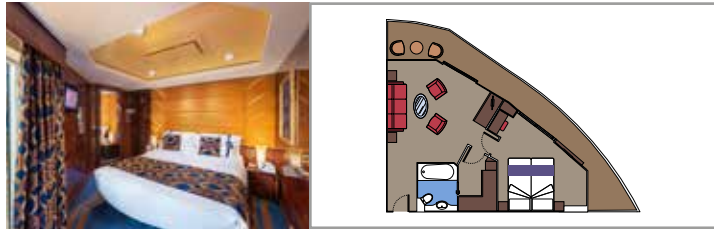

MSC YACHT CLUB ROYAL SUITE YC3

 ≈36
  ≈16
  16
  3

- › Balcony with dining table
- › Separate living area and dining room
- › Walk-in wardrobe

MSC YACHT CLUB EXECUTIVE & FAMILY SUITE YC2

 ≈45-53
  12
  3

- › Panoramic sealed window
- › Sitting area with sofa
- › Walk-in wardrobe