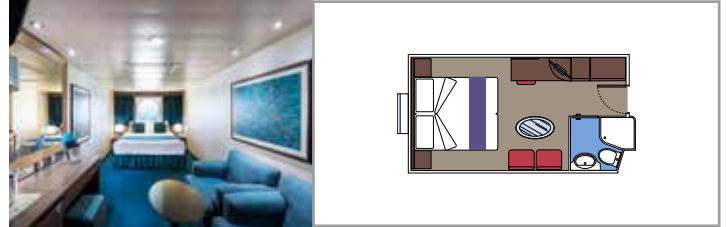

PREMIUM OCEAN VIEW

OL2

≈18
8
4

› Medium deck location