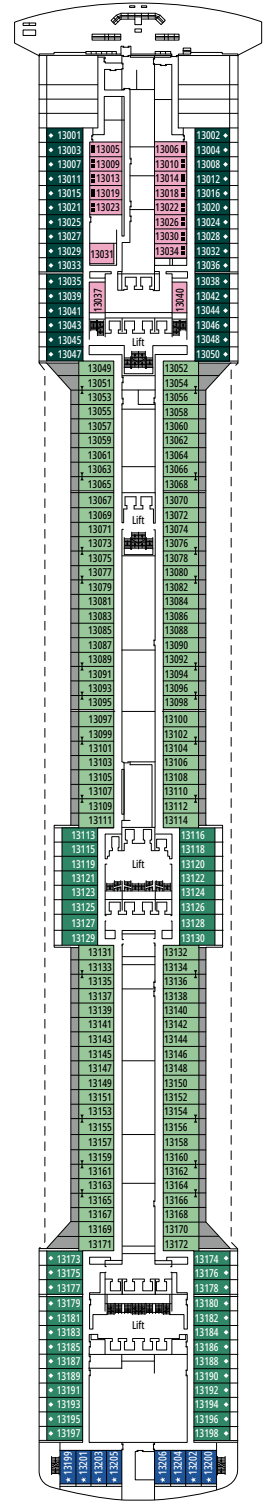

DECK 13
ARCOBALENO