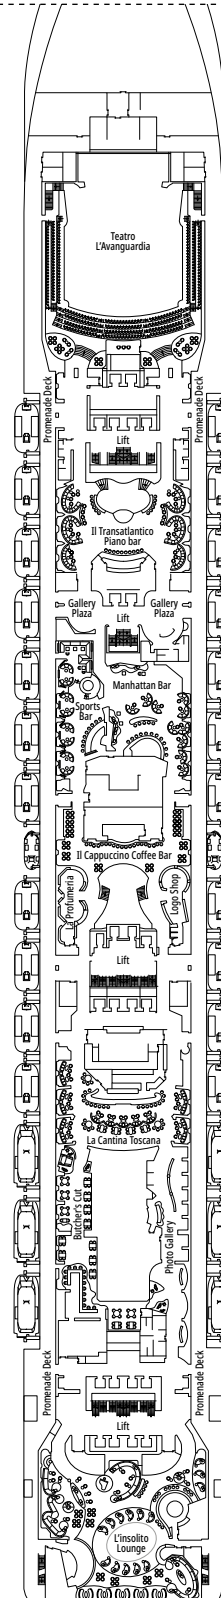

DECK 7
SUBLIME