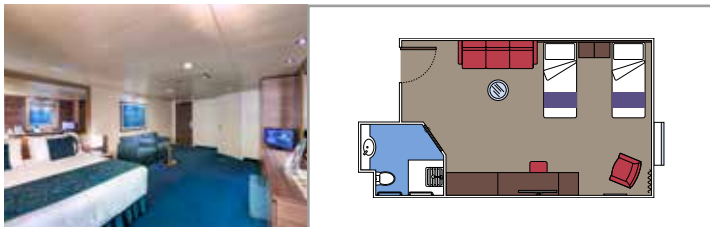

OCEAN VIEW

Available in:

- › **Premium Ocean View (OL1)**
  cabin size ≈32m²; low deck location (deck 5)