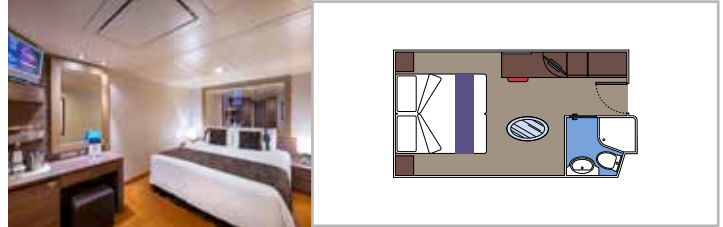

- Some Suites have a panoramic sealed window
- Spacious wardrobe
- Sitting area with sofa
- Comfortable double bed or single beds (on request)
- Bathroom with bathtub, vanity area with hairdryer
- Interactive TV, telephone, safe, minibar and air conditioning
- Wifi connection available (for a fee)

The images are representative only. Size, layout and furniture may vary (within the same cabin category).

 Cabin size (m²)

 Balcony size (m²)

 Deck location

 Accommodating up to

BALCONY

INCLUDED FACILITIES

- Sitting area with sofa
- Comfortable double bed or single beds (on request)
- Bathroom with shower or bathtub, vanity area with hairdryer
- Interactive TV, telephone, safe, minibar and air conditioning
- Wifi connection available (for a fee)

 Accommodating up to

INTERIOR

INCLUDED FACILITIES

Comfortable double bed or single beds (on request)

Bathroom with shower, vanity area with hairdryer

Interactive TV, telephone, safe, minibar and air conditioning

Wifi connection available (for a fee)

DELUXE INTERIOR

IR2

 ≈17  10-13  4

› Medium deck location

DELUXE INTERIOR

IR1

 ≈17  5-9  4