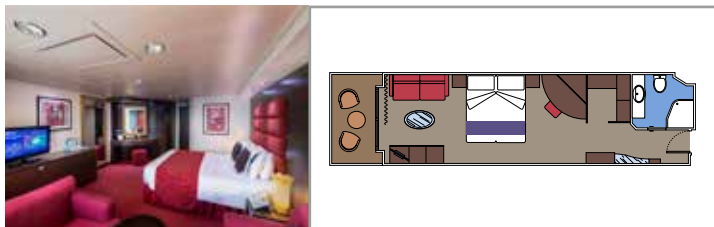

PREMIUM SUITE AUREA WITH SEALED WINDOW

SLS

≈25-31
9-11
4

- > Sealed panoramic window