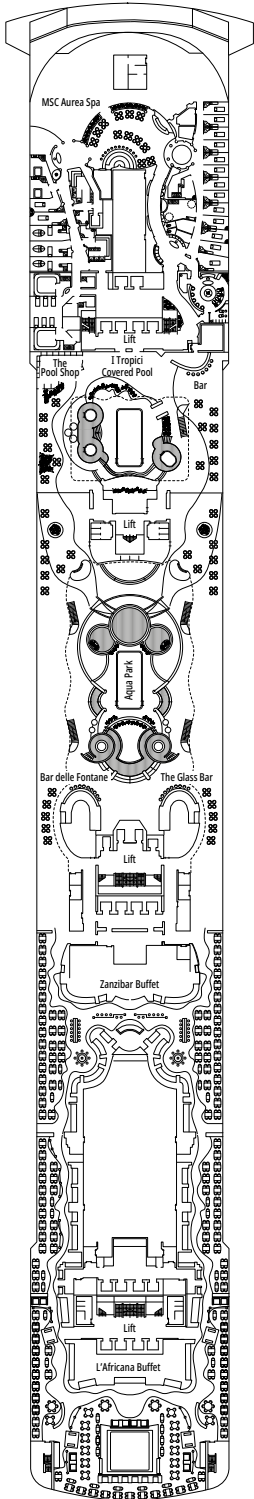

The images are representative only. Size, layout and furniture may vary (within the same cabin category).

 Cabin size (m²)

 Balcony size (m²)

 Deck location

 Accommodating up to

BALCONY

INCLUDED FACILITIES

- Sitting area with sofa
- Comfortable double bed or single beds (on request)
- Bathroom with shower or bathtub, vanity area with hairdryer
- Interactive TV, telephone, safe, minibar and air conditioning
- Wifi connection available (for a fee)

Wifi connection available (for a fee)

DELUXE INTERIOR

IR2

 ≈17  10-13  4

› Medium deck location

DELUXE INTERIOR

IR1

 ≈17  5-9  4

The images are representative only. Size, layout and furniture may vary (within the same cabin category).

FACILITIES FOR GUESTS WITH DISABILITIES OR REDUCED MOBILITY

Cabin door width	81,5 cm
Bathroom door width	90 cm
Size of cabin (floor space)	from ≈ 20 to ≈ 33 m ²
Size of bathroom	4,1 m ²
Is there a fold-down seat in the shower?	Yes
Height of seat from the floor	44 cm
Does the WC seat have grab rails?	Yes
Are wheelchairs available on board?	In limited numbers*
Are all decks/public areas accessible?	Yes
Are all lifeboats wheelchair-accessible?	No**
Do the lifts have deck indicators?	Visual, Audio & Braille
Can severely visually impaired/blind guests be catered for on the cruise?	Only with full-time carer

MANHATTAN BAR

DECK 9
RADIOSEO

DECK 10
SOGNO

DECK 11
MERAVIGLIA

DECK 12
INCANTO

DECK 13
ARCOBALENO

4D CINEMA

CONCIERGE AREA