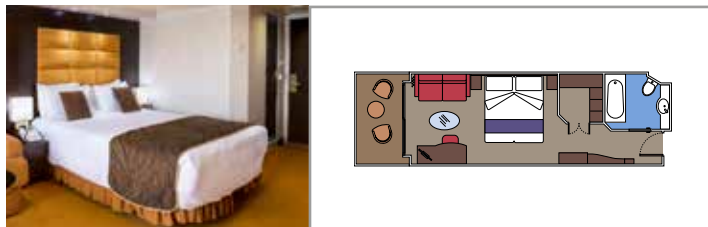

- Some Suites have a panoramic sealed window
- Spacious wardrobe
- Sitting area with sofa
- Comfortable double bed or single beds (on request)
- Bathroom with bathtub, vanity area with hairdryer
- Interactive TV, telephone, safe, minibar and air conditioning
- Wifi connection available (for a fee)

GRAND SUITE AUREA

SX

 ≈38-41
  ≈4-6
  9-11
  4

- > Sitting area with sofa
- > Walk-in wardrobe

PREMIUM SUITE AUREA

SL1

 ≈29-33
  ≈4-6
  10-12
  3

- > Spacious wardrobe

PREMIUM SUITE AUREA WITH SEALED WINDOW

SLS

 ≈25-31
  9-11
  4

- > Sealed panoramic window

DELUXE SUITE AUREA WITH SEALED WINDOW

SRS

 ≈22-23
  10-11
  2

- > Sealed panoramic window

The images are representative only. Size, layout and furniture may vary (within the same cabin category).

 Cabin size (m²)

 Balcony size (m²)

 Deck location

 Accommodating up to

BALCONY

INCLUDED FACILITIES

- Sitting area with sofa
- Comfortable double bed or single beds (on request)
- Bathroom with shower or bathtub, vanity area with hairdryer
- Interactive TV, telephone, safe, minibar and air conditioning
- Wifi connection available (for a fee)