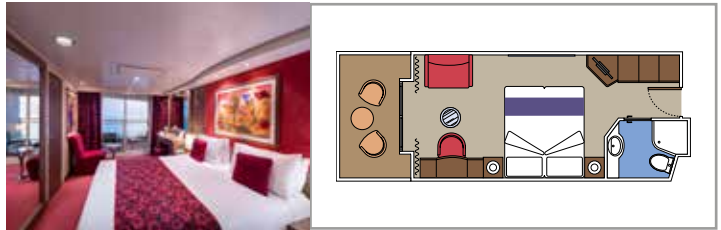

# TECHNICAL CHARACTERISTICS OF THE SHIP

PIGALLE LOUNGE

TECHNICAL CHARACTERISTICS OF THE SHIP	
GROSS TONNAGE	92.627
LENGTH / BEAM / HEIGHT	293,80 m / 32,20 m / 59,64 m
DECKS	16, included 13 for guests
LIFTS	13
VOLTAGE (IN CABIN)	110/220 volts
MAXIMUM SPEED	23 knots
STABILIZERS	Stabilized with 2 fins
NUMBER OF PASSENGERS	3.223
NUMBER OF CABINS	1.275, included 17 for guests with disabilities or reduced mobility
CREW MEMBERS	Approx. 987
POOLS	3, included 1 for children
WHIRLPOOLS	7 whirlpool baths

### DELUXE BALCONY WITH PARTIAL VIEW

BP

 ≈18
  ≈5
  12
  4

The images are representative only. Size, layout and furniture may vary (within the same cabin category).

 Cabin size (m<sup>2</sup>)

 Balcony size (m<sup>2</sup>)