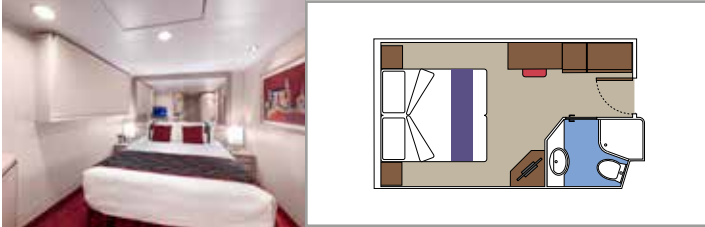

INTERIOR

INCLUDED FACILITIES

Comfortable double or single beds (on request)*

Bathroom with shower, vanity area and hairdryer

Interactive TV, telephone, safe, minibar and air conditioning

Wifi connection available (for a fee)

*Cabin for guests with disabilities or reduced mobility has only single beds.

DELUXE INTERIOR

IR2

≈14
12-15
4

› Medium deck location