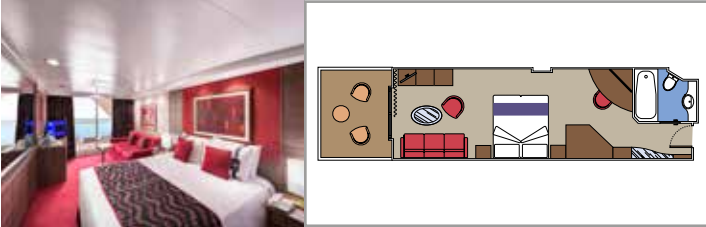

# TECHNICAL CHARACTERISTICS OF THE SHIP

PIGALLE LOUNGE

TECHNICAL CHARACTERISTICS OF THE SHIP	
GROSS TONNAGE	92.627
LENGTH / BEAM / HEIGHT	293,80 m / 32,20 m / 59,64 m
DECKS	16, included 13 for guests
LIFTS	13
VOLTAGE (IN CABIN)	110/220 volts
MAXIMUM SPEED	23 knots
STABILIZERS	Stabilized with 2 fins
NUMBER OF PASSENGERS	3.223
NUMBER OF CABINS	1.275, included 17 for guests with disabilities or reduced mobility
CREW MEMBERS	Approx. 987
POOLS	3, included 1 for children
WHIRLPOOLS	7 whirlpool baths

### PREMIUM SUITE AUREA

SL1

 ≈26  ≈4  15  3

The images are representative only. Size, layout and furniture may vary (within the same cabin category).

 Cabin size (m<sup>2</sup>)

 Balcony size (m<sup>2</sup>)