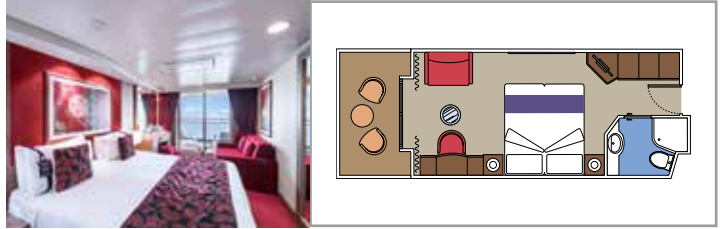

PREMIUM BALCONY

BL2

≈18
≈5
10-15
4

› Medium deck location