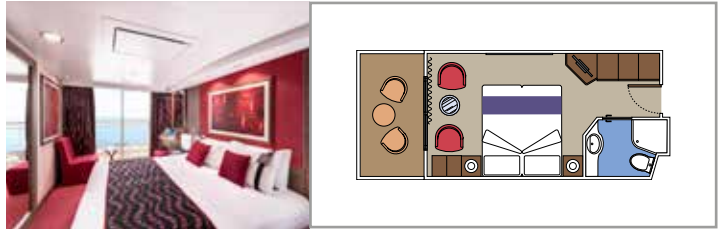

DELUXE BALCONY

BR2

≈15
≈5
10-15
2

› Medium deck location