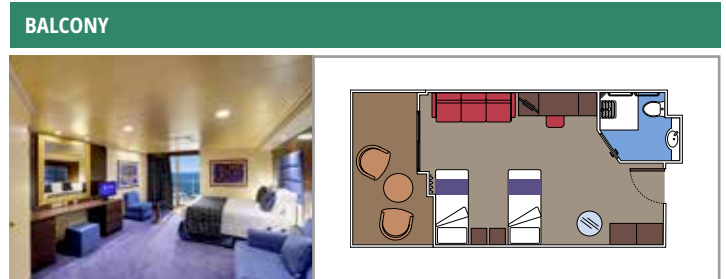

 Cabin size (m²)

 Balcony size (m²)

 Deck location

 Accommodating up to

SUITE AUREA

INCLUDED FACILITIES

- Some Suites have a panoramic sealed window
- Spacious wardrobe
- Sitting area with sofa
- Comfortable double bed or single beds (on request)
- Bathroom with bathtub, vanity area with hairdryer
- Interactive TV, telephone, safe, minibar and air conditioning
- Wifi connection available (for a fee)

The images are representative only. Size, layout and furniture may vary (within the same cabin category).

 Cabin size (m²)

 Balcony size (m²)

 Deck location

 Accommodating up to

BALCONY

INCLUDED FACILITIES

- Sitting area with sofa
- Comfortable double bed or single beds (on request)
- Bathroom with shower or bathtub, vanity area with hairdryer
- Interactive TV, telephone, safe, minibar and air conditioning
- Wifi connection available (for a fee)

› Low deck location

The images are representative only. Size, layout and furniture may vary (within the same cabin category).

 Cabin size (m²)

 Balcony size (m²)

 Deck location

 Accommodating up to

FACILITIES FOR GUESTS WITH DISABILITIES OR REDUCED MOBILITY

MSC YACHT CLUB DELUXE SUITE FOR GUESTS WITH DISABILITIES OR REDUCED MOBILITY

Available in:

- › **MSC Yacht Club Deluxe Suite (YC1)**
cabin size ≈33m²; balcony size ≈4m²; deck 16

Available in:

- › **Premium Balcony (BL3)**
cabin size ≈26m²; balcony size ≈6m²; high deck location (deck 12)
- › **Premium Balcony (BL2)**
cabin size ≈26m²; balcony size ≈6m²; medium deck location (deck 10-11)
- › **Premium Balcony (BL1)**
cabin size ≈26-36m²; balcony size ≈6-9m²; low deck location (deck 8-9)