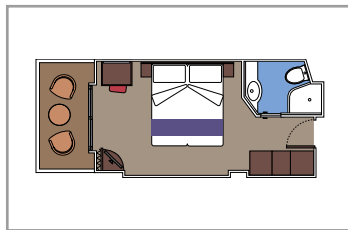

The images are representative only. Size, layout and furniture may vary (within the same cabin category).

 Cabin size (m²)

 Balcony size (m²)

 Deck location

 Accommodating up to

BALCONY

INCLUDED FACILITIES

- Sitting area with sofa
- Comfortable double bed or single beds (on request)
- Bathroom with shower or bathtub, vanity area with hairdryer
- Interactive TV, telephone, safe, minibar and air conditioning
- Wifi connection available (for a fee)

 ≈18
  ≈4
  10-11
  4

> Medium deck location

PREMIUM BALCONY BL1

 ≈18
  ≈4
  8-9
  4

> Low deck location

JUNIOR BALCONY BM2

 ≈14
  ≈3

> Medium deck location
> Deck 12-13
> Accommodating up to 2 people

JUNIOR BALCONY BM1

 ≈14
  ≈3

> Low deck location
> Deck 9-11
> Accommodating up to 2 people

DELUXE BALCONY WITH PARTIAL VIEW BP

 ≈18
  ≈4
  8-13
  4

> Balcony with partial view

The images are representative only. Size, layout and furniture may vary (within the same cabin category).

 Cabin size (m²)

 Balcony size (m²)

 Deck location

 Accommodating up to

OCEAN VIEW

INCLUDED FACILITIES

- Window with sea view
- Relaxing armchair
- Comfortable double bed or single beds (on request)
- Bathroom with shower, vanity area with hairdryer
- Interactive TV, telephone, safe, minibar and air conditioning
- Wifi connection available (for a fee)