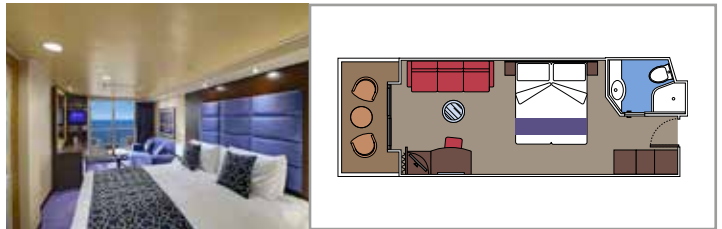

PREMIUM BALCONY BL1

≈18
≈4
8-9
4

> Low deck location