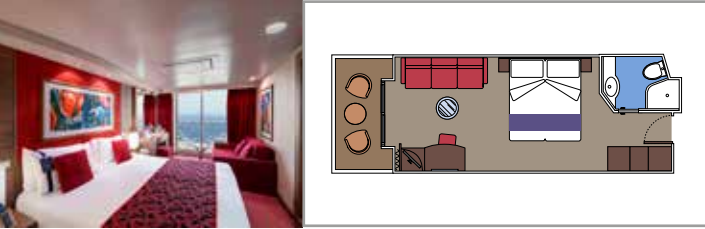

BALCONY

INCLUDED FACILITIES

- Sitting area with sofa
- Comfortable double bed or single beds (on request)
- Bathroom with shower or bathtub, vanity area with hairdryer
- Interactive TV, telephone, safe, minibar and air conditioning
- Wifi connection available (for a fee)

DELUXE BALCONY AUREA BA

≈18
≈4
9-13
4

> Best ship position