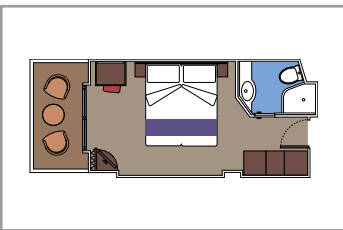

 Cabin size (m²)

 Balcony size (m²)

 Deck location

 Accommodating up to

SUITE AUREA

INCLUDED FACILITIES

- Some Suites have a panoramic sealed window
- Spacious wardrobe
- Sitting area with sofa
- Comfortable double bed or single beds (on request)
- Bathroom with bathtub, vanity area with hairdryer
- Interactive TV, telephone, safe, minibar and air conditioning
- Wifi connection available (for a fee)

The images are representative only. Size, layout and furniture may vary (within the same cabin category).

 Cabin size (m²)

 Balcony size (m²)

 Deck location

 Accommodating up to

BALCONY

INCLUDED FACILITIES

- Sitting area with sofa
- Comfortable double bed or single beds (on request)
- Bathroom with shower or bathtub, vanity area with hairdryer
- Interactive TV, telephone, safe, minibar and air conditioning
- Wifi connection available (for a fee)

 ≈18
  ≈4
  10-11
  4

> Medium deck location

PREMIUM BALCONY BL1

 ≈18
  ≈4
  8-9
  4

> Low deck location

JUNIOR BALCONY BM2

 ≈14
  ≈3

> Medium deck location
> Deck 12-13
> Accommodating up to 2 people

JUNIOR BALCONY BM1

 ≈14
  ≈3

> Low deck location
> Deck 9-11
> Accommodating up to 2 people

DELUXE BALCONY WITH PARTIAL VIEW BP

 ≈18
  ≈4
  8-13
  4

> Balcony with partial view

The images are representative only. Size, layout and furniture may vary (within the same cabin category).