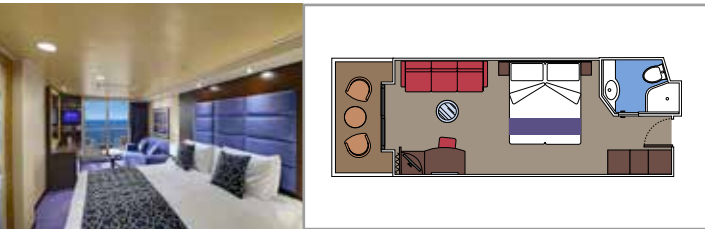

PREMIUM BALCONY BL2

≈18
≈4
10-11
4

> Medium deck location