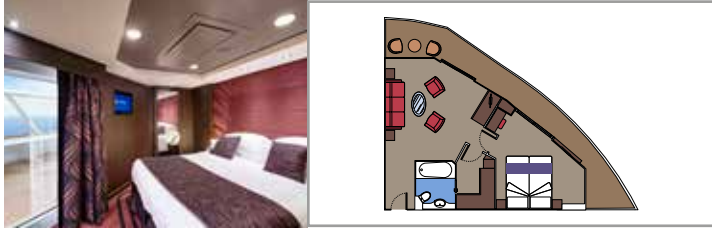

INCLUDED FACILITIES

- Luxury Suites with premium interiors
- Some Suites have panoramic sealed windows
- Spacious wardrobe
- Sitting area with sofa or separate living area
- Comfortable double bed or single beds (on request)
- Bathroom with bathtub and/or shower, vanity area with hairdryer
- Interactive TV, telephone, safe, minibar and air conditioning
- Wifi connection included

MSC YACHT CLUB ROYAL SUITE YC3

≈36
≈16
16
4

- › Balcony with dining table
- › Separate living area and dining room
- › Walk-in wardrobe