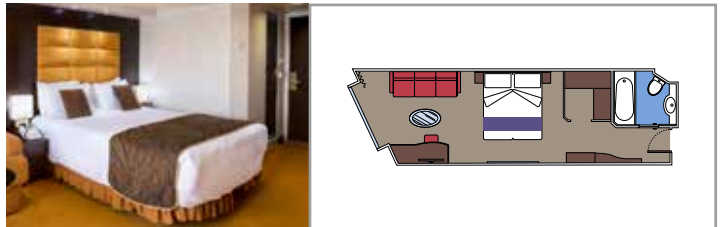

 Cabin size (m²)

 Balcony size (m²)

 Deck location

 Accommodating up to

SUITE AUREA

INCLUDED FACILITIES

- Some Suites have a panoramic sealed window
- Spacious wardrobe
- Sitting area with sofa
- Comfortable double bed or single beds (on request)
- Bathroom with bathtub, vanity area with hairdryer
- Interactive TV, telephone, safe, minibar and air conditioning
- Wifi connection available (for a fee)

GRAND SUITE AUREA

SX

 ≈38-42
  ≈3
  9-11
  4

- > Sitting area with sofa
- > Walk-in wardrobe

PREMIUM SUITE AUREA

SL1

 ≈33
  ≈3
  10
  4

- > Spacious wardrobe

PREMIUM SUITE AUREA WITH SEALED WINDOW

SLS

 ≈25-29
  9-11
  4

- > Sealed panoramic window

DELUXE SUITE AUREA WITH SEALED WINDOW

SRS

 ≈21-24
  9-11
  2

- > Sealed panoramic window

The images are representative only. Size, layout and furniture may vary (within the same cabin category).

 Cabin size (m²)

 Balcony size (m²)

 Deck location

 Accommodating up to

BALCONY

INCLUDED FACILITIES

- Sitting area with sofa
- Comfortable double bed or single beds (on request)
- Bathroom with shower or bathtub, vanity area with hairdryer
- Interactive TV, telephone, safe, minibar and air conditioning
- Wifi connection available (for a fee)