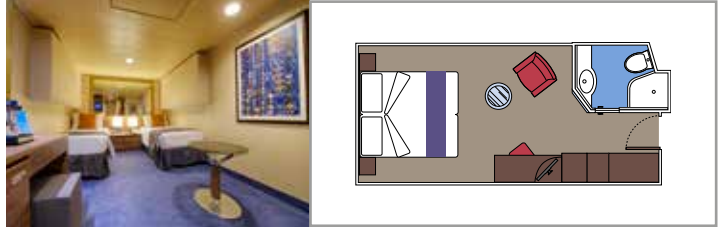

 Cabin size (m²)

 Balcony size (m²)

 Deck location

 Accommodating up to

SUITE AUREA

INCLUDED FACILITIES

- Some Suites have a panoramic sealed window
- Spacious wardrobe
- Sitting area with sofa
- Comfortable double bed or single beds (on request)
- Bathroom with bathtub, vanity area with hairdryer
- Interactive TV, telephone, safe, minibar and air conditioning
- Wifi connection available (for a fee)

The images are representative only. Size, layout and furniture may vary (within the same cabin category).

 Cabin size (m²)

 Balcony size (m²)

 Deck location

 Accommodating up to

BALCONY

INCLUDED FACILITIES

- Sitting area with sofa
- Comfortable double bed or single beds (on request)
- Bathroom with shower or bathtub, vanity area with hairdryer
- Interactive TV, telephone, safe, minibar and air conditioning
- Wifi connection available (for a fee)

 Accommodating up to

INTERIOR

INCLUDED FACILITIES

Comfortable double bed or single beds (on request)

Bathroom with shower, vanity area with hairdryer

Interactive TV, telephone, safe, minibar and air conditioning

Wifi connection available (for a fee)

DELUXE INTERIOR

IR2

 ≈16
  11-13
  4

› Medium deck location

DELUXE INTERIOR

IR1

 ≈16
  5-10
  4