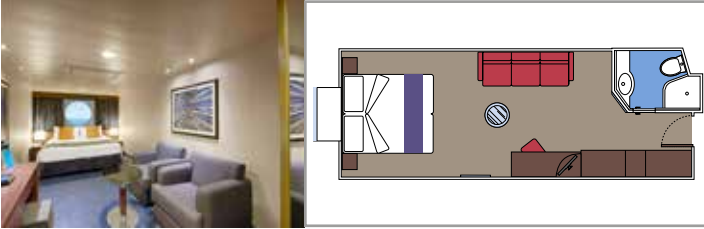

OCEAN VIEW

INCLUDED FACILITIES

- Window with sea view
- Relaxing armchair
- Comfortable double bed or single beds (on request)
- Bathroom with shower, vanity area with hairdryer
- Interactive TV, telephone, safe, minibar and air conditioning
- Wifi connection available (for a fee)

PREMIUM OCEAN VIEW

OL1

≈20
5
4

› Low deck location