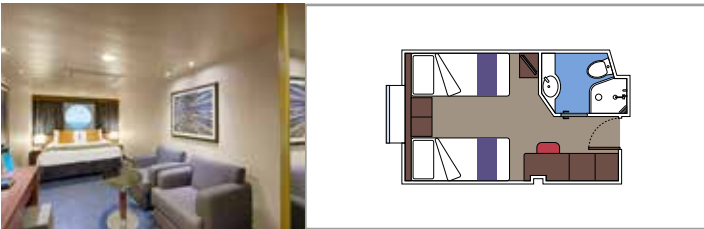

JUNIOR OCEAN VIEW

OM2

≈12
8
2

› Medium deck location

The images are representative only. Size, layout and furniture may vary (within the same cabin category).

Cabin size (m²)

Balcony size (m²)

Deck location

Accommodating up to