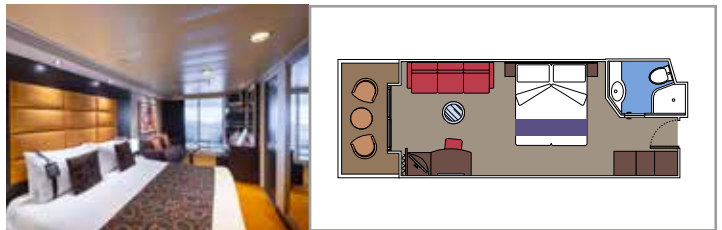

 Cabin size (m²)

 Balcony size (m²)

 Deck location

 Accommodating up to

SUITE AUREA

INCLUDED FACILITIES

- Some Suites have a panoramic sealed window
- Spacious wardrobe
- Sitting area with sofa
- Comfortable double bed or single beds (on request)
- Bathroom with bathtub, vanity area with hairdryer
- Interactive TV, telephone, safe, minibar and air conditioning
- Wifi connection available (for a fee)

The images are representative only. Size, layout and furniture may vary (within the same cabin category).

 Cabin size (m²)

 Balcony size (m²)

 Deck location

 Accommodating up to

BALCONY

INCLUDED FACILITIES

- Sitting area with sofa
- Comfortable double bed or single beds (on request)
- Bathroom with shower or bathtub, vanity area with hairdryer
- Interactive TV, telephone, safe, minibar and air conditioning
- Wifi connection available (for a fee)

JUNIOR BALCONY BM1

 ≈14
  ≈3

> Low deck location
> Deck 9-11
> Accommodating up to 2 people

DELUXE BALCONY WITH PARTIAL VIEW BP

 ≈18
  ≈4
  8-13
  4

> Balcony with partial view

The images are representative only. Size, layout and furniture may vary (within the same cabin category).

 Cabin size (m²)

 Balcony size (m²)

 Deck location

 Accommodating up to

OCEAN VIEW

INCLUDED FACILITIES

- Window with sea view
- Relaxing armchair
- Comfortable double bed or single beds (on request)
- Bathroom with shower, vanity area with hairdryer
- Interactive TV, telephone, safe, minibar and air conditioning
- Wifi connection available (for a fee)