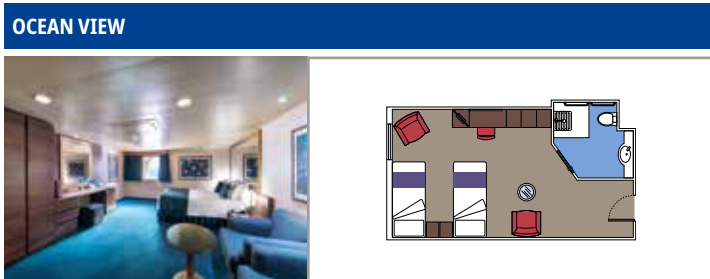

 Cabin size (m²)

 Balcony size (m²)

 Deck location

 Accommodating up to

SUITE AUREA

INCLUDED FACILITIES

- Some Suites have a panoramic sealed window
- Spacious wardrobe
- Sitting area with sofa
- Comfortable double bed or single beds (on request)
- Bathroom with bathtub, vanity area with hairdryer
- Interactive TV, telephone, safe, minibar and air conditioning
- Wifi connection available (for a fee)

The images are representative only. Size, layout and furniture may vary (within the same cabin category).

 Cabin size (m²)

 Balcony size (m²)

 Deck location

 Accommodating up to

BALCONY

INCLUDED FACILITIES

- Sitting area with sofa
- Comfortable double bed or single beds (on request)
- Bathroom with shower or bathtub, vanity area with hairdryer
- Interactive TV, telephone, safe, minibar and air conditioning
- Wifi connection available (for a fee)

 Cabin size (m²)

 Balcony size (m²)

 Deck location

 Accommodating up to

OCEAN VIEW

INCLUDED FACILITIES

- Window with sea view
- Relaxing armchair
- Comfortable double bed or single beds (on request)
- Bathroom with shower, vanity area with hairdryer
- Interactive TV, telephone, safe, minibar and air conditioning
- Wifi connection available (for a fee)

MSC YACHT CLUB DELUXE SUITE FOR GUESTS WITH DISABILITIES OR REDUCED MOBILITY

Available in:

- › **MSC Yacht Club Deluxe Suite (YC1)**
cabin size ≈33m²; balcony size ≈4m²; deck 16

Available in:

- › **Premium Balcony (BL3)**
cabin size ≈26m²; balcony size ≈6m²; high deck location (deck 12)
- › **Premium Balcony (BL2)**
cabin size ≈26m²; balcony size ≈6m²; medium deck location (deck 10-11)
- › **Premium Balcony (BL1)**
cabin size ≈26-36m²; balcony size ≈6-9m²; low deck location (deck 8-9)