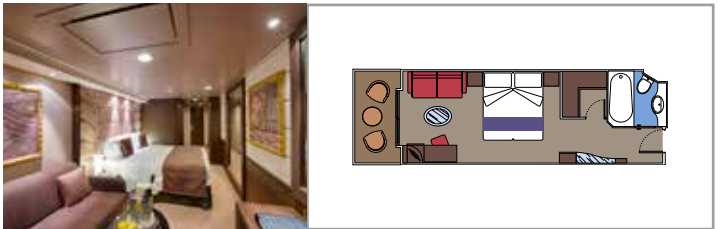

MSC YACHT CLUB ROYAL SUITE YC3

 ≈36
  ≈16
  16
  4

- › Balcony with dining table
- › Separate living area and dining room
- › Walk-in wardrobe

MSC YACHT CLUB EXECUTIVE & FAMILY SUITE YC2

 ≈40-51
  12
  4

- › Panoramic sealed window
- › Sitting area with sofa
- › Walk-in wardrobe

MSC YACHT CLUB GRAND SUITE YCP

 ≈26
  ≈6
  15-16
  3

- › Sitting area with sofa
- › Spacious wardrobe

MSC YACHT CLUB DELUXE SUITE YC1

 ≈22
  ≈6
  15-16
  4

- › Sitting area with sofa
- › Spacious wardrobe

The images are representative only. Size, layout and furniture may vary (within the same cabin category).

 Cabin size (m²)

 Balcony size (m²)

 Deck location

 Accommodating up to

SUITE AUREA

INCLUDED FACILITIES

- Some Suites have a panoramic sealed window
- Spacious wardrobe
- Sitting area with sofa
- Comfortable double bed or single beds (on request)
- Bathroom with bathtub, vanity area with hairdryer
- Interactive TV, telephone, safe, minibar and air conditioning
- Wifi connection available (for a fee)

The images are representative only. Size, layout and furniture may vary (within the same cabin category).

 Cabin size (m²)

 Balcony size (m²)

 Deck location

 Accommodating up to

BALCONY

INCLUDED FACILITIES

- Sitting area with sofa
- Comfortable double bed or single beds (on request)
- Bathroom with shower or bathtub, vanity area with hairdryer
- Interactive TV, telephone, safe, minibar and air conditioning
- Wifi connection available (for a fee)