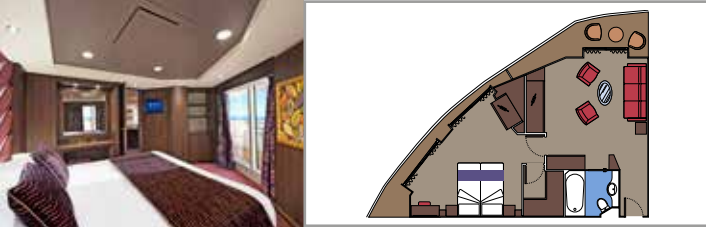

MSC YACHT CLUB GRAND SUITE YCP

 ≈26
  ≈6
  15-16
  3

- › Sitting area with sofa
- › Spacious wardrobe

MSC YACHT CLUB DELUXE SUITE YC1

 ≈22
  ≈6
  15-16
  4

- › Sitting area with sofa
- › Spacious wardrobe

The images are representative only. Size, layout and furniture may vary (within the same cabin category).

 Cabin size (m²)

 Balcony size (m²)

 Deck location

 Accommodating up to

SUITE AUREA

INCLUDED FACILITIES

- Some Suites have a panoramic sealed window
- Spacious wardrobe
- Sitting area with sofa
- Comfortable double bed or single beds (on request)
- Bathroom with bathtub, vanity area with hairdryer
- Interactive TV, telephone, safe, minibar and air conditioning
- Wifi connection available (for a fee)

GRAND SUITE AUREA

SX

 ≈38-42
  ≈3
  9-11
  4

- > Sitting area with sofa
- > Walk-in wardrobe

PREMIUM SUITE AUREA

SL1

 ≈33
  ≈3
  10
  4

- > Spacious wardrobe

The images are representative only. Size, layout and furniture may vary (within the same cabin category).

 Cabin size (m²)

 Balcony size (m²)

 Deck location

 Accommodating up to

BALCONY

INCLUDED FACILITIES

- Sitting area with sofa
- Comfortable double bed or single beds (on request)
- Bathroom with shower or bathtub, vanity area with hairdryer
- Interactive TV, telephone, safe, minibar and air conditioning
- Wifi connection available (for a fee)