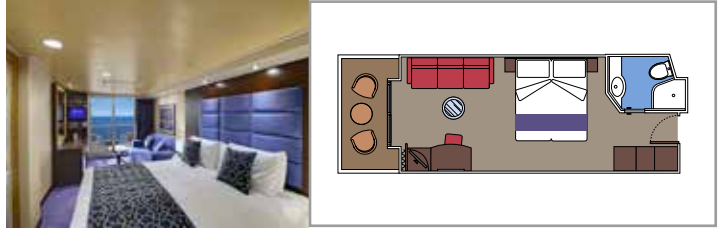

 Cabin size (m²)

 Balcony size (m²)

 Deck location

 Accommodating up to

SUITE AUREA

INCLUDED FACILITIES

- Some Suites have a panoramic sealed window
- Spacious wardrobe
- Sitting area with sofa
- Comfortable double bed or single beds (on request)
- Bathroom with bathtub, vanity area with hairdryer
- Interactive TV, telephone, safe, minibar and air conditioning
- Wifi connection available (for a fee)

The images are representative only. Size, layout and furniture may vary (within the same cabin category).

 Cabin size (m²)

 Balcony size (m²)

 Deck location

 Accommodating up to

BALCONY

INCLUDED FACILITIES

- Sitting area with sofa
- Comfortable double bed or single beds (on request)
- Bathroom with shower or bathtub, vanity area with hairdryer
- Interactive TV, telephone, safe, minibar and air conditioning
- Wifi connection available (for a fee)

DELUXE BALCONY AUREA BA

 ≈18
  ≈4
  9-13
  4

> Best ship position

PREMIUM BALCONY BL3

 ≈18
  ≈4
  12-13
  4

> High deck location
> Some cabins have metal balustrade or half glass half metal balustrade

PREMIUM BALCONY BL2

 Cabin size (m²)

 Balcony size (m²)

 Deck location

 Accommodating up to

OCEAN VIEW

INCLUDED FACILITIES

- Window with sea view
- Relaxing armchair
- Comfortable double bed or single beds (on request)
- Bathroom with shower, vanity area with hairdryer
- Interactive TV, telephone, safe, minibar and air conditioning
- Wifi connection available (for a fee)