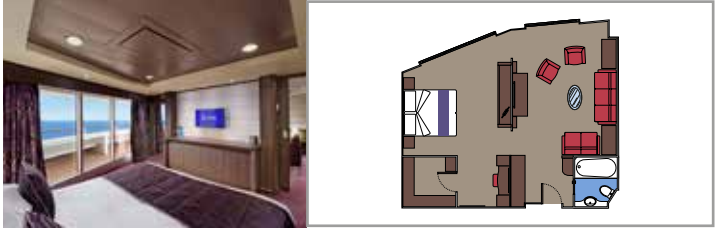

MSC YACHT CLUB ROYAL SUITE YC3

 ≈36
  ≈16
  16
  4

- › Balcony with dining table
- › Separate living area and dining room
- › Walk-in wardrobe

MSC YACHT CLUB EXECUTIVE & FAMILY SUITE YC2

 ≈40-51
  12
  4

- › Panoramic sealed window
- › Sitting area with sofa
- › Walk-in wardrobe