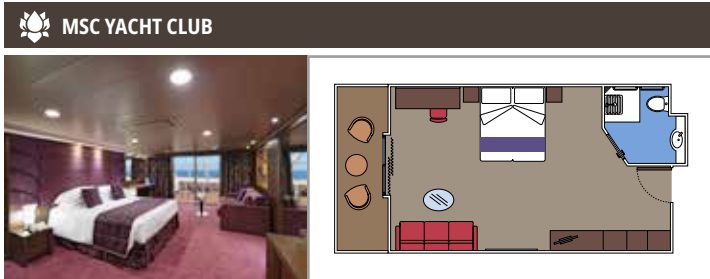

Available in:

- › **MSC Yacht Club Deluxe Suite (YC1)**
  cabin size ≈33m²; balcony size ≈4m²; deck 16