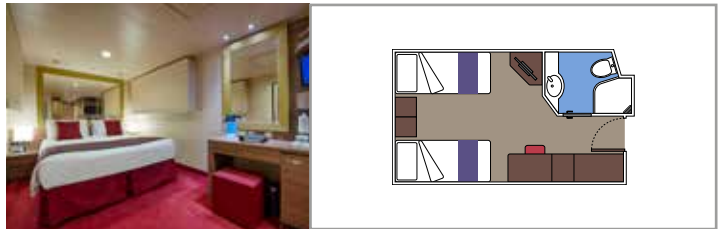

JUNIOR INTERIOR

IM1

≈13
8-11
2

› Low deck location

The images are representative only. Size, layout and furniture may vary (within the same cabin category).

Cabin size (m²)

Balcony size (m²)

Deck location

Accommodating up to