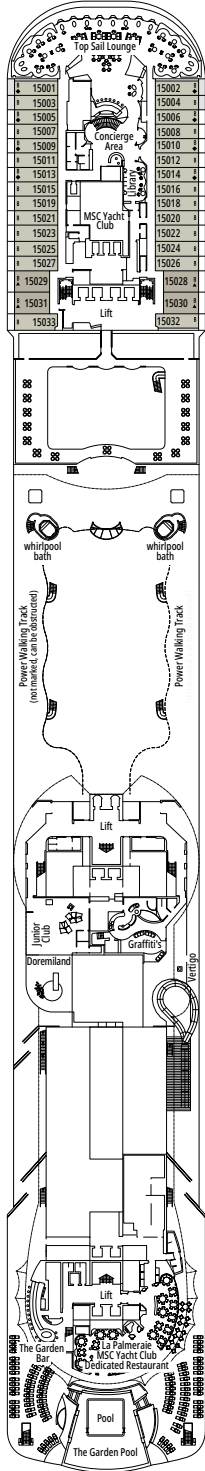

DECK 15
CRISTALLO