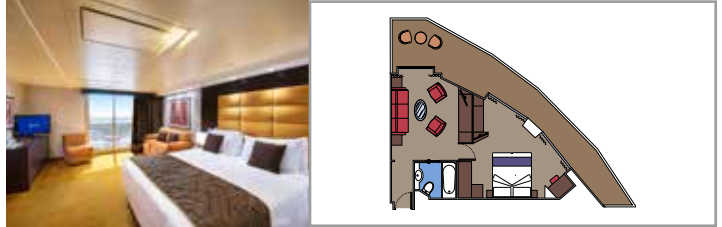

MSC YACHT CLUB GRAND SUITE YCP

 ≈26
  ≈6
  15-16
  3

- › Sitting area with sofa
- › Spacious wardrobe

MSC YACHT CLUB DELUXE SUITE YC1

 ≈22
  ≈6
  15-16
  4

- › Sitting area with sofa
- › Spacious wardrobe

The images are representative only. Size, layout and furniture may vary (within the same cabin category).

 Cabin size (m²)

 Balcony size (m²)

 Deck location

 Accommodating up to

SUITE AUREA

INCLUDED FACILITIES

- Some Suites have a panoramic sealed window
- Spacious wardrobe
- Sitting area with sofa
- Comfortable double bed or single beds (on request)
- Bathroom with bathtub, vanity area with hairdryer
- Interactive TV, telephone, safe, minibar and air conditioning
- Wifi connection available (for a fee)

GRAND SUITE AUREA

SX

 ≈38-42
  ≈3
  9-11
  4

- > Sitting area with sofa
- > Walk-in wardrobe

PREMIUM SUITE AUREA

SL1

 ≈33
  ≈3
  10
  4

- > Spacious wardrobe

PREMIUM SUITE AUREA WITH SEALED WINDOW

SLS

 ≈25-29
  9-11
  4

- > Sealed panoramic window

DELUXE SUITE AUREA WITH SEALED WINDOW

SRS

 ≈21-24
  9-11
  2

- > Sealed panoramic window