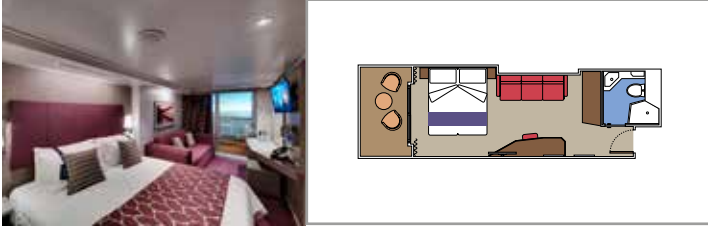

BALCONY

INCLUDED FACILITIES

- Balcony*
- Sitting area with sofa
- Comfortable double bed or single beds (on request)
- Bathroom with shower or bathtub, vanity area with hairdryer
- Interactive TV, telephone, safe, minibar and air conditioning
- Wifi connection available (for a fee)

*Some cabins have a metal balcony front, instead of glass.

DELUXE BALCONY AUREA

BA

≈17
≈9
9
4

› Best ship position