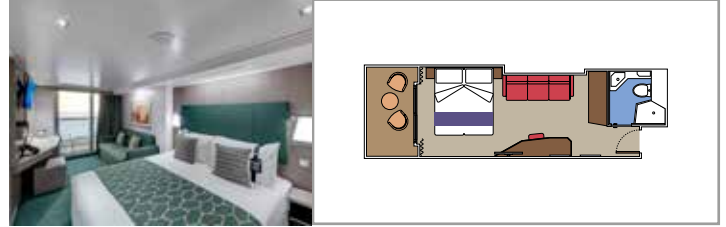

DELUXE BALCONY

BR4

≈17
≈5
15
4

› Top deck location