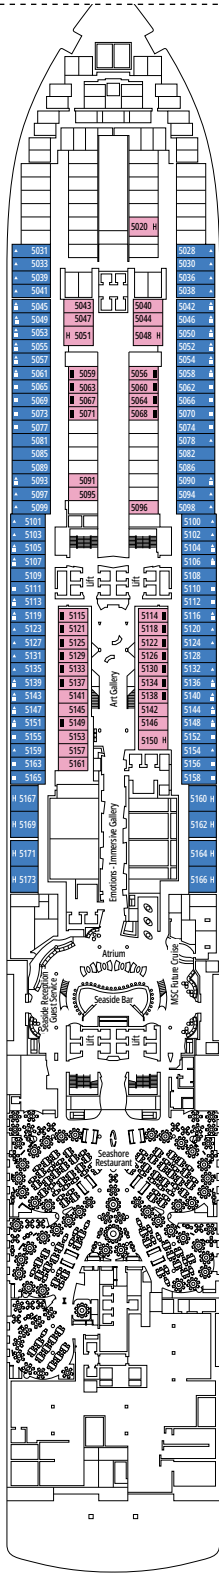

DECK 5
CAPE COD