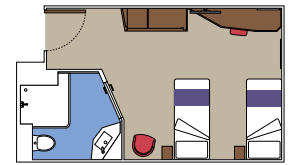

INTERIOR

Available in:

- › **Deluxe Interior (IR2)**
  cabin size ≈16-21m²; deck 11-15
- › **Deluxe Interior (IR1)**
  cabin size ≈14-21m²; deck 5-10

Some cabins for guests with disabilities or reduced mobility have twin beds that can't be converted into double beds. The images are representative only; the size, layout and furniture may vary (within the same cabin category).

FACILITIES FOR GUESTS WITH DISABILITIES OR REDUCED MOBILITY

Cabin door width	90 cm
Bathroom door width	88 cm
Size of cabin (floor space)	from 16 to ≈ 33 m²
Size of bathroom	4 m², except cabins 9093 (2 m²) and 14233 (3 m²)
Is there a fold-down seat in the shower?	Yes
Height of seat from the floor	44 cm
Does the WC seat have grab rails?	Yes
Are wheelchairs available on board?	In limited numbers*
Are all decks/public areas accessible?	Yes
Are all lifeboats wheelchair-accessible?	No**
Do the lifts have deck indicators?	Visual - Audio & Braille; Braille on hand rails at stair landings, cabin doors, and directional signs
Can severely visually impaired/blind guests be catered for on the cruise?	Only with full-time carer
Pool lift	Yes

* Only for embarkation, disembarkation and emergencies.

** In the event of an emergency, dedicated personnel will help guests with disabilities or reduced mobility to board lifeboats.