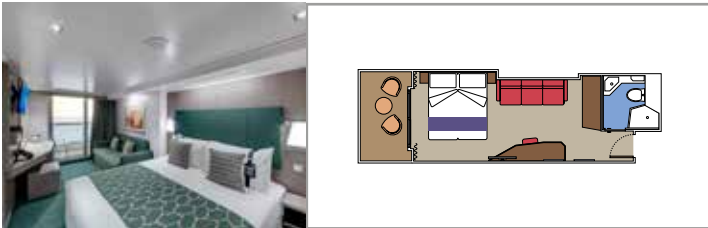

DELUXE BALCONY

BR1

≈17
≈5
9-10
4

› Low deck location

The images are representative only. Size, layout and furniture may vary (within the same cabin category).

Cabin size (m²)

Balcony size (m²)

Deck location

Accommodating up to