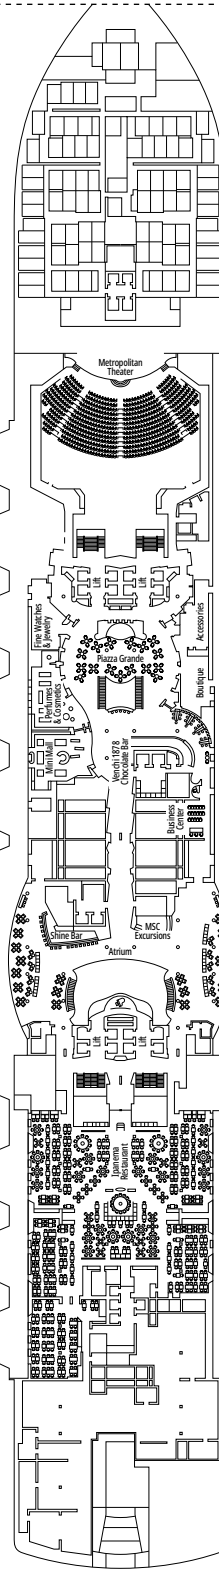

DECK 6
COPACABANA