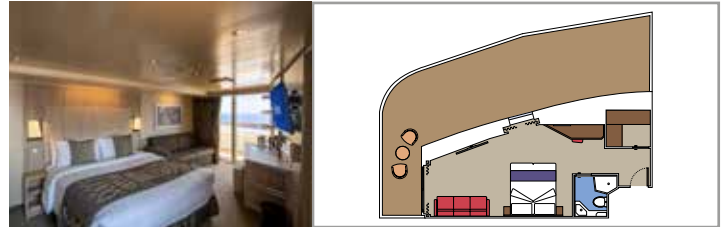

PREMIUM SUITE AUREA WITH TERRACE

SLT

≈28
≈38
9
4

- > Sitting area with sofa
- > Spacious wardrobe