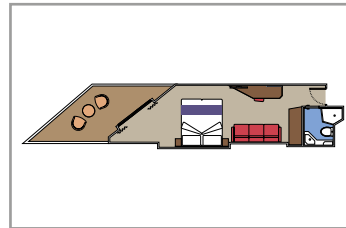

GRAND SUITE AUREA

SX

 ≈35-49
  ≈10-21
  9-13
  4

- > Sitting area with sofa or separate living area
- > Walk-in wardrobe

PREMIUM SUITE AUREA WITH WHIRLPOOL

SLW

 ≈28
  ≈7
  9-15
  5

- > Large balcony with its own private whirlpool bath
- > Sitting area with sofa
- > Spacious wardrobe

PREMIUM SUITE AUREA WITH TERRACE

SLT

 ≈28
  ≈38
  9
  4

- > Sitting area with sofa
- > Spacious wardrobe

PREMIUM SUITE AUREA

SL1

 ≈26-32
  ≈9-14
  9-15
  4

- > Sitting area with sofa
- > Spacious wardrobe

DELUXE SUITE AUREA

SR1

 ≈20
  ≈8

- > Sitting area with sofa
- > Spacious wardrobe
- > Deck 9-15
- > Accommodating up to 4 people

JUNIOR SUITE AUREA

SM

 ≈17
  ≈16

- > Sitting area with sofa
- > Spacious wardrobe
- > Deck 9
- > Accommodating up to 4 people