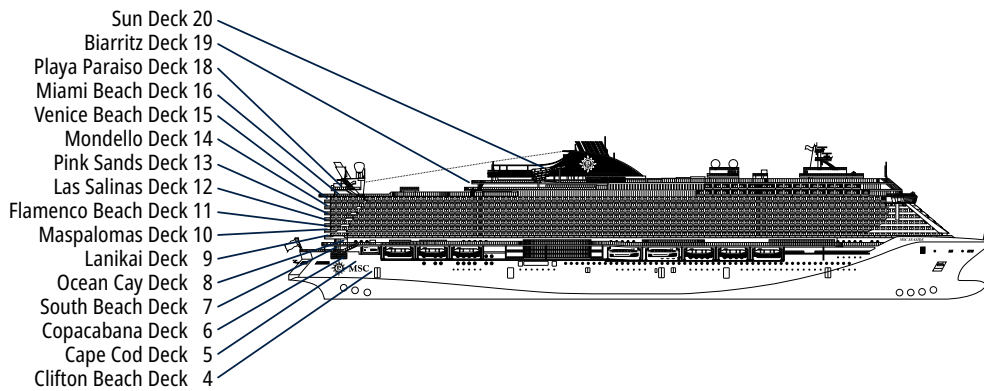

TECHNICAL CHARACTERISTICS OF THE SHIP

BRIDGE OF SIGHTS

TECHNICAL CHARACTERISTICS OF THE SHIP	
GROSS TONNAGE	153.516
LENGTH / BEAM / HEIGHT	323 m / 41 m / 74,8 m
SURFACE AREA	450.000 m ² , included 43.500 m ² public areas
PUBLIC AREA RATIO	10,5 m ² per passenger
DECKS	20, included 15 for guests
LIFTS	33, included 19 for guests (incl. 2 panoramic)
VOLTAGE (IN CABIN)	110/220 volts
MAXIMUM SPEED	22,95 knots
STABILIZERS	Stabilized with 2 fins
NUMBER OF PASSENGERS	5.334
NUMBER OF CABINS	2.066, included 52 for guests with disabilities or reduced mobility
CREW MEMBERS	Approx. 1.513
POOLS	4, included 1 with sliding roof and 1 for the MSC Yacht Club
WHIRLPOOLS	13 whirlpool baths included 2 for the MSC Yacht Club; 28 Suites and 2 Royal Suites with private whirlpool bath
ENVIRONMENTAL TECHNOLOGY	AWT-Advanced Water Treatment, Energy Saving & Monitoring System, scrubber and exhaust gas treatment, Led Light technology