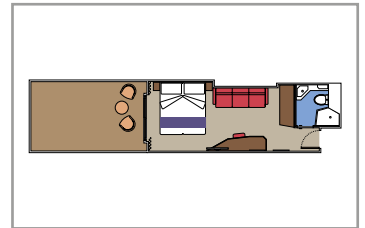

PREMIUM SUITE AUREA WITH TERRACE

SLT

 ≈28
  ≈38
  9
  4

- > Sitting area with sofa
- > Spacious wardrobe

PREMIUM SUITE AUREA

SL1

 ≈26-32
  ≈9-14
  9-15
  4

- > Sitting area with sofa
- > Spacious wardrobe

DELUXE SUITE AUREA

SR1

 ≈20
  ≈8

- > Sitting area with sofa
- > Spacious wardrobe
- > Deck 9-15
- > Accommodating up to 4 people

JUNIOR SUITE AUREA

SM

 ≈17
  ≈16

- > Sitting area with sofa
- > Spacious wardrobe
- > Deck 9
- > Accommodating up to 4 people

The images are representative only. Size, layout and furniture may vary (within the same cabin category).

 Cabin size (m²)

 Balcony size (m²)

 Deck location

 Accommodating up to

BALCONY

INCLUDED FACILITIES

- Balcony*
- Sitting area with sofa
- Comfortable double bed or single beds (on request)
- Bathroom with shower or bathtub, vanity area with hairdryer
- Interactive TV, telephone, safe, minibar and air conditioning
- Wifi connection available (for a fee)