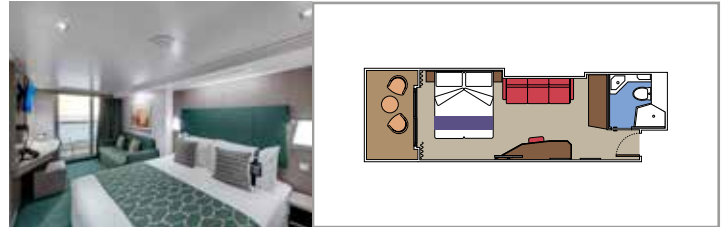

DELUXE BALCONY

BR2

≈17
≈5
11-12
4

› Medium deck location