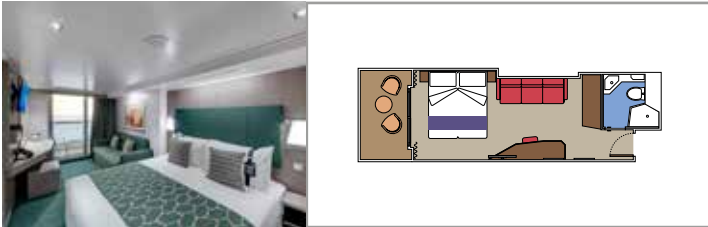

DELUXE BALCONY

BR3

≈17
≈5
13-14
4

› High deck location