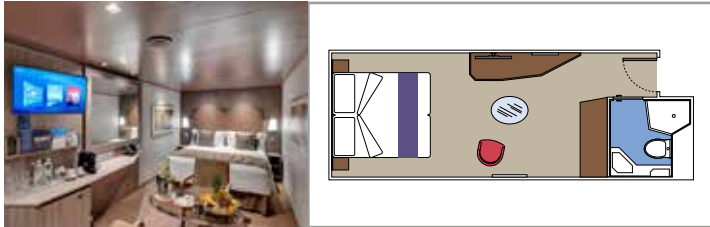

TOP SAIL LOUNGE

MSC YACHT CLUB POOL

INCLUDED FACILITIES

- Luxury Suites with premium interiors
- Spacious wardrobe
- Sitting area with sofa or separate living area
- Comfortable double bed or single beds (on request)
- Bathroom with shower and/or bathtub, vanity area with hairdryer
- Interactive TV, telephone, safe, minibar and air conditioning
- Wifi connection included

MSC YACHT CLUB ROYAL SUITE YC3

 ≈62
  ≈33
  16
  4

- › Balcony with private whirlpool bath and dining table
- › Separate living area and dining room
- › Walk-in wardrobe

MSC YACHT CLUB DELUXE SUITE YC1

 ≈25
  ≈8
  16-18
  5

- › Sitting area with sofa
- › Spacious wardrobe

MSC YACHT CLUB INTERIOR SUITE YIN

 ≈21
  16-18
  2

- › Spacious wardrobe

The images are representative only. Size, layout and furniture may vary (within the same cabin category).

 Cabin size (m²)

 Balcony size (m²)

 Deck location

 Accommodating up to

SUITE AUREA

INCLUDED FACILITIES

- Some Suites have balcony with private whirlpool
- Sitting area with sofa
- Spacious wardrobe
- Comfortable double bed or single beds (on request)
- Bathroom with shower or bathtub, vanity area with hairdryer
- Interactive TV, telephone, safe, minibar and air conditioning
- Wifi connection available (for a fee)