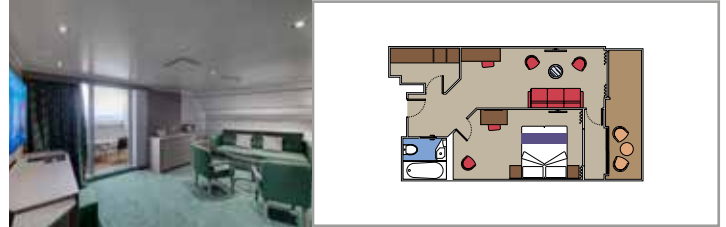

TOP SAIL LOUNGE

MSC YACHT CLUB POOL

INCLUDED FACILITIES

- Luxury Suites with premium interiors
- Spacious wardrobe
- Sitting area with sofa or separate living area
- Comfortable double bed or single beds (on request)
- Bathroom with shower and/or bathtub, vanity area with hairdryer
- Interactive TV, telephone, safe, minibar and air conditioning
- Wifi connection included

 Cabin size (m²)

 Balcony size (m²)

 Deck location

 Accommodating up to

SUITE AUREA

INCLUDED FACILITIES

- Some Suites have balcony with private whirlpool
- Sitting area with sofa
- Spacious wardrobe
- Comfortable double bed or single beds (on request)
- Bathroom with shower or bathtub, vanity area with hairdryer
- Interactive TV, telephone, safe, minibar and air conditioning
- Wifi connection available (for a fee)

TWO-BEDROOM GRAND SUITE AUREA

SD

 ≈49
  ≈17
  11-14
  5

- > Sitting area with sofa or separate living area
- > Two bathrooms, one with bathtub and one with shower
- > Two bedrooms, one with double bed and one with two single beds
- > Walk-in wardrobe

GRAND SUITE AUREA

SX

 ≈35-49
  ≈10-21
  9-13
  4

- > Sitting area with sofa or separate living area
- > Walk-in wardrobe

PREMIUM SUITE AUREA WITH WHIRLPOOL

SLW

 ≈28
  ≈7
  9-15
  5

- > Large balcony with its own private whirlpool bath
- > Sitting area with sofa
- > Spacious wardrobe