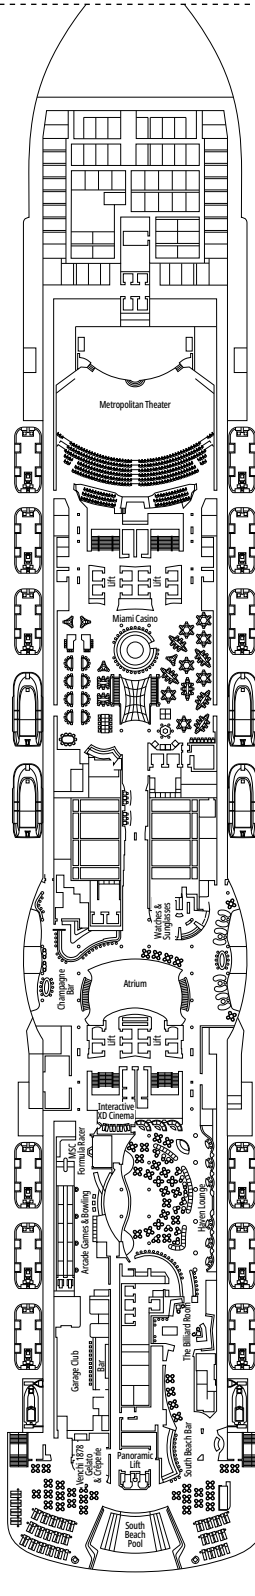

DECK 7
SOUTH BEACH