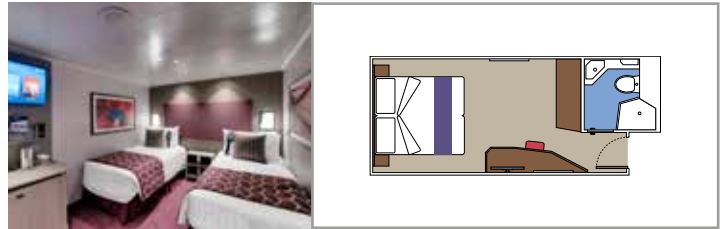

DELUXE INTERIOR

IR2

≈14
11-15
4

› Medium deck location