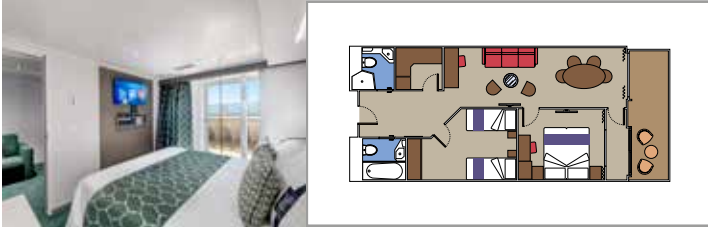

- › Sitting area with sofa
- › Spacious wardrobe

MSC YACHT CLUB INTERIOR SUITE YIN

 ≈21
  16-18
  2

- › Spacious wardrobe

The images are representative only. Size, layout and furniture may vary (within the same cabin category).

 Cabin size (m²)

 Balcony size (m²)

 Deck location

 Accommodating up to

SUITE AUREA

INCLUDED FACILITIES

- Some Suites have balcony with private whirlpool
- Sitting area with sofa
- Spacious wardrobe
- Comfortable double bed or single beds (on request)
- Bathroom with shower or bathtub, vanity area with hairdryer
- Interactive TV, telephone, safe, minibar and air conditioning
- Wifi connection available (for a fee)

TWO-BEDROOM GRAND SUITE AUREA

SD

 ≈49
  ≈17
  11-14
  5

- > Sitting area with sofa or separate living area
- > Two bathrooms, one with bathtub and one with shower
- > Two bedrooms, one with double bed and one with two single beds
- > Walk-in wardrobe

GRAND SUITE AUREA

SX

 ≈35-49
  ≈10-21
  9-13
  4

- > Sitting area with sofa or separate living area
- > Walk-in wardrobe

PREMIUM SUITE AUREA WITH WHIRLPOOL

SLW

 ≈28
  ≈7
  9-15
  5

- > Large balcony with its own private whirlpool bath
- > Sitting area with sofa
- > Spacious wardrobe