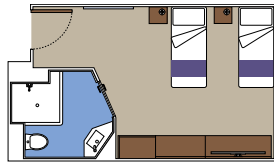

 Cabin size (m²)

 Balcony size (m²)

 Deck location

 Accommodating up to

SUITE AUREA

INCLUDED FACILITIES

- Some Suites have balcony with private whirlpool
- Sitting area with sofa
- Spacious wardrobe
- Comfortable double bed or single beds (on request)
- Bathroom with shower or bathtub, vanity area with hairdryer
- Interactive TV, telephone, safe, minibar and air conditioning
- Wifi connection available (for a fee)

The images are representative only. Size, layout and furniture may vary (within the same cabin category).

 Cabin size (m²)

 Balcony size (m²)

 Deck location

 Accommodating up to

BALCONY

INCLUDED FACILITIES

- Balcony*
- Sitting area with sofa
- Comfortable double bed or single beds (on request)
- Bathroom with shower or bathtub, vanity area with hairdryer
- Interactive TV, telephone, safe, minibar and air conditioning
- Wifi connection available (for a fee)

The images are representative only. Size, layout and furniture may vary (within the same cabin category).

 Cabin size (m²)

 Balcony size (m²)

 Deck location

 Accommodating up to

FACILITIES FOR GUESTS WITH DISABILITIES OR REDUCED MOBILITY

MSC YACHT CLUB INTERIOR SUITE FOR GUESTS WITH DISABILITIES OR REDUCED MOBILITY

MSC YACHT CLUB

Available in:

- › **MSC Yacht Club Deluxe Suite (YC1)**
cabin size ≈33m²; balcony size ≈25m²; deck 18
- › **MSC Yacht Club Interior Suite (YIN)**
cabin size ≈21m²; deck 16-18