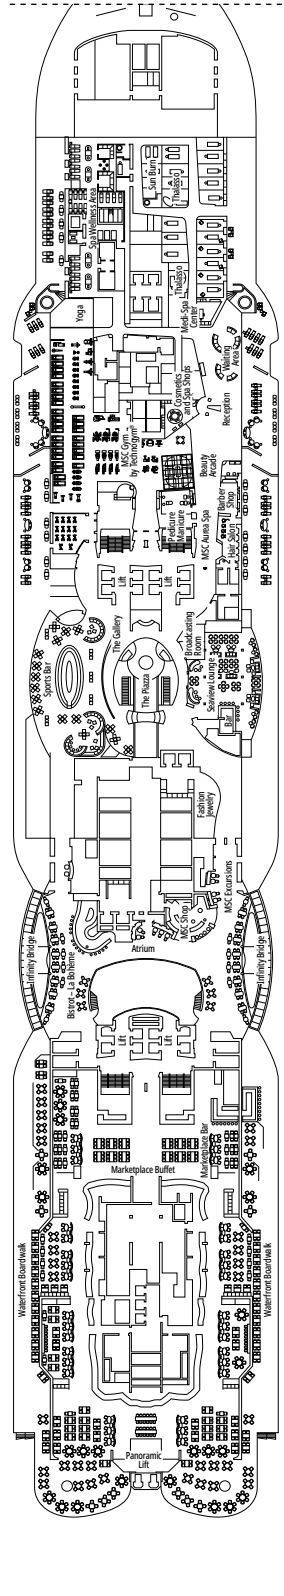

DECK 8
OCEAN CAY