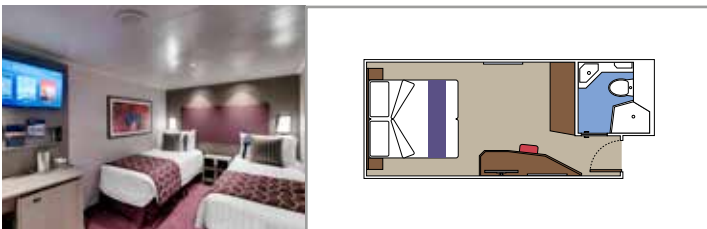

DELUXE INTERIOR

IR1

≈14
5-10
4

› Low deck location

The images are representative only. Size, layout and furniture may vary (within the same cabin category).

Cabin size (m²)

Balcony size (m²)

Deck location

Accommodating up to