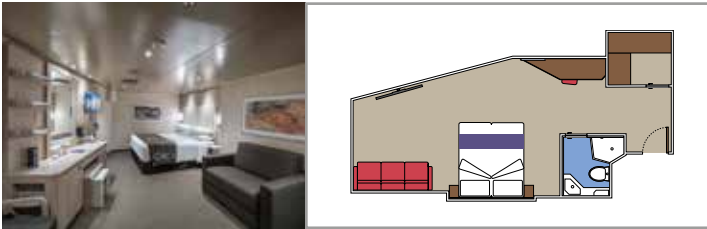

 Cabin size (m²)

 Balcony size (m²)

 Deck location

 Accommodating up to

SUITE AUREA

INCLUDED FACILITIES

- Some Suites have balcony with private whirlpool
- Sitting area with sofa
- Spacious wardrobe
- Comfortable double bed or single beds (on request)
- Bathroom with shower or bathtub, vanity area with hairdryer
- Interactive TV, telephone, safe, minibar and air conditioning
- Wifi connection available (for a fee)

The images are representative only. Size, layout and furniture may vary (within the same cabin category).

 Cabin size (m²)

 Balcony size (m²)

 Deck location

 Accommodating up to

BALCONY

INCLUDED FACILITIES

- Balcony*
- Sitting area with sofa
- Comfortable double bed or single beds (on request)
- Bathroom with shower or bathtub, vanity area with hairdryer
- Interactive TV, telephone, safe, minibar and air conditioning
- Wifi connection available (for a fee)

 Deck location

 Accommodating up to

INTERIOR

INCLUDED FACILITIES

Comfortable double bed or single beds (on request)*

Bathroom with shower, vanity area with hairdryer

Interactive TV, telephone, safe, minibar and air conditioning

Wifi connection available (for a fee)

* Some cabins for guests with disabilities or reduced mobility have twin beds that can't be converted into double beds.

PREMIUM INTERIOR

IL1

 ≈28
  10
  5

› Low deck location