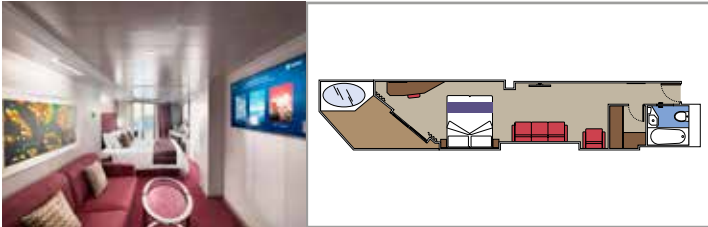

 Cabin size (m²)

 Balcony size (m²)

 Deck location

 Accommodating up to

SUITE AUREA

INCLUDED FACILITIES

- Some Suites have balcony with private whirlpool
- Sitting area with sofa
- Spacious wardrobe
- Comfortable double bed or single beds (on request)
- Bathroom with shower or bathtub, vanity area with hairdryer
- Interactive TV, telephone, safe, minibar and air conditioning
- Wifi connection available (for a fee)

GRAND SUITE AUREA

SX

 ≈35-49
  ≈10-21
  9-13
  4

- > Sitting area with sofa or separate living area
- > Walk-in wardrobe

PREMIUM SUITE AUREA WITH WHIRLPOOL

SLW

 ≈28
  ≈7
  9-15
  5

- > Large balcony with its own private whirlpool bath
- > Sitting area with sofa
- > Spacious wardrobe

PREMIUM SUITE AUREA WITH TERRACE

SLT

 ≈28
  ≈38
  9
  4

- > Sitting area with sofa
- > Spacious wardrobe

PREMIUM SUITE AUREA

SL1

 ≈26-32
  ≈9-14
  9-15
  4

- > Sitting area with sofa
- > Spacious wardrobe

The images are representative only. Size, layout and furniture may vary (within the same cabin category).

 Cabin size (m²)

 Balcony size (m²)

 Deck location

 Accommodating up to

BALCONY

INCLUDED FACILITIES

- Balcony*
- Sitting area with sofa
- Comfortable double bed or single beds (on request)
- Bathroom with shower or bathtub, vanity area with hairdryer
- Interactive TV, telephone, safe, minibar and air conditioning
- Wifi connection available (for a fee)