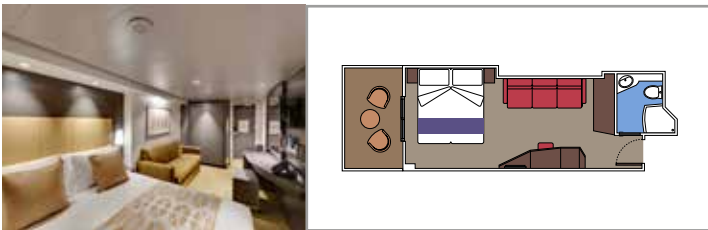

DELUXE BALCONY WITH PARTIAL VIEW

BP

≈17
≈4
8-14
4