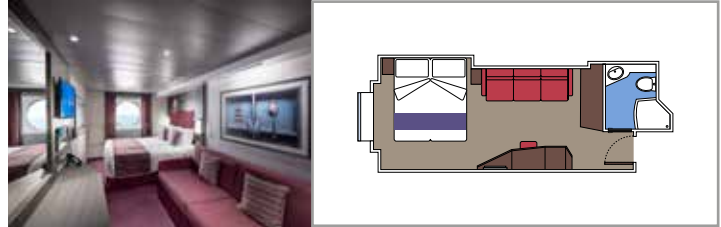

DELUXE OCEAN VIEW

OR1

≈16
5
4

> Low deck location