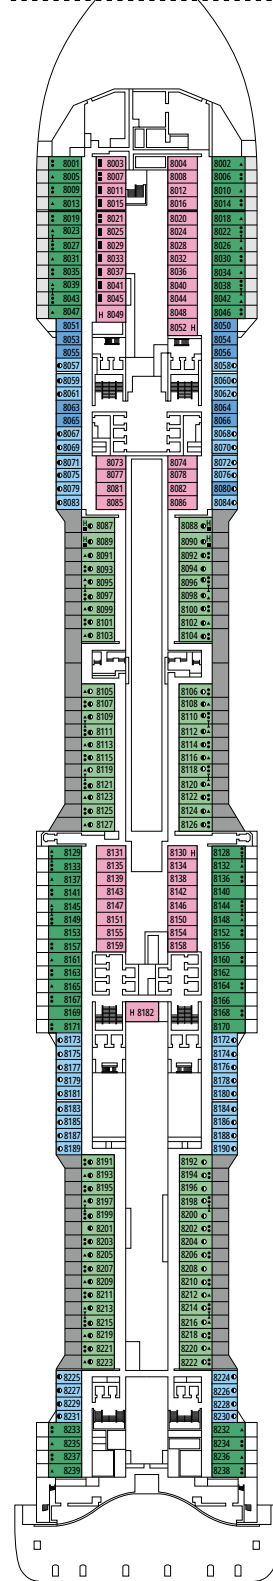

 ≈59
  ≈23
  9-12
  4

- › Balcony with dining table and private whirlpool bath
- › Easy access to the MSC Yacht Club areas
- › Two-deck-high cabin

Main level:

- › Open living/dining room with sofa that converts to double bed
- › Bathroom with shower

INTERIOR

Available in:

- › **Deluxe Interior (IR2)**
cabin size ≈19m²; medium deck location (deck 11-14)
- › **Deluxe Interior (IR1)**
cabin size ≈19m²; low deck location (deck 8-10)

The images are representative only; the size, layout and furniture may vary (within the same cabin category).

FACILITIES FOR GUESTS WITH DISABILITIES OR REDUCED MOBILITY

Cabin door width	85,5 cm
Cabin clearance	82,1 cm
Bathroom door width	90 cm
Size of cabin (floor space)	from ≈ 24 to ≈ 39 m ²
Size of bathroom	3,5 m ²
Is there a fold-down seat in the shower?	Yes
Height of seat from the floor	44 cm
Does the WC seat have grab rails?	Yes
Are wheelchairs available on board?	In limited numbers*
Are all decks/public areas accessible?	Yes
Are all lifeboats wheelchair-accessible?	No**
Do the lifts have deck indicators?	Visual, Audio & Braille
Can severely visually impaired/blind guests be catered for on the cruise?	Only with full-time carer

L'ATELIER BISTROT

GALLERIA BELLISSIMA

DECK 4
LIRICA

DECK 5
OPERA

DECK 6
MUSICA

DECK 7
FANTASIA

DECK 8
MERAVIGLIA

LONDON THEATRE