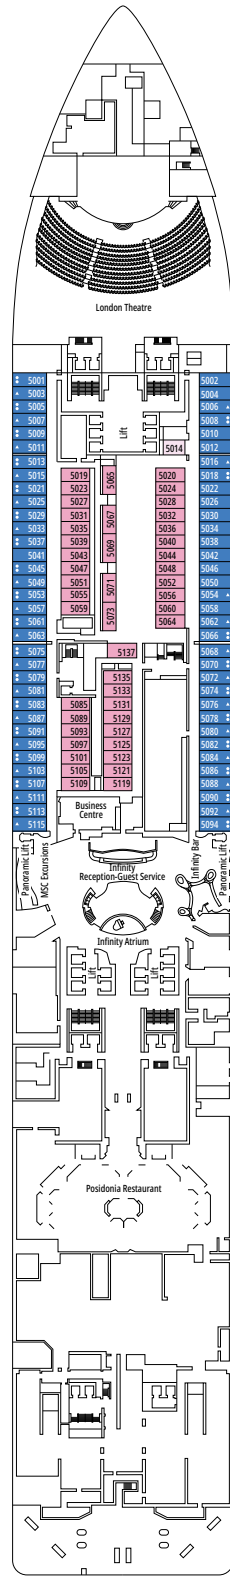

DECK 5
OPERA