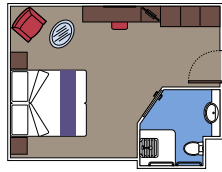

INTERIOR

Available in:

- › **Deluxe Interior (IR2)**
  cabin size ≈19m²; medium deck location (deck 11-14)
- › **Deluxe Interior (IR1)**
  cabin size ≈19m²; low deck location (deck 8-10)

The images are representative only; the size, layout and furniture may vary (within the same cabin category).

FACILITIES FOR GUESTS WITH DISABILITIES OR REDUCED MOBILITY

Cabin door width	85,5 cm
Cabin clearance	82,1 cm
Bathroom door width	90 cm
Size of cabin (floor space)	from ≈ 24 to ≈ 39 m²
Size of bathroom	3,5 m²
Is there a fold-down seat in the shower?	Yes
Height of seat from the floor	44 cm
Does the WC seat have grab rails?	Yes
Are wheelchairs available on board?	In limited numbers*
Are all decks/public areas accessible?	Yes
Are all lifeboats wheelchair-accessible?	No**
Do the lifts have deck indicators?	Visual, Audio & Braille
Can severely visually impaired/blind guests be catered for on the cruise?	Only with full-time carer

*Only for embarkation, disembarkation and emergencies.

**In the event of an emergency, dedicated personnel will help guests with disabilities or reduced mobility to board lifeboats.