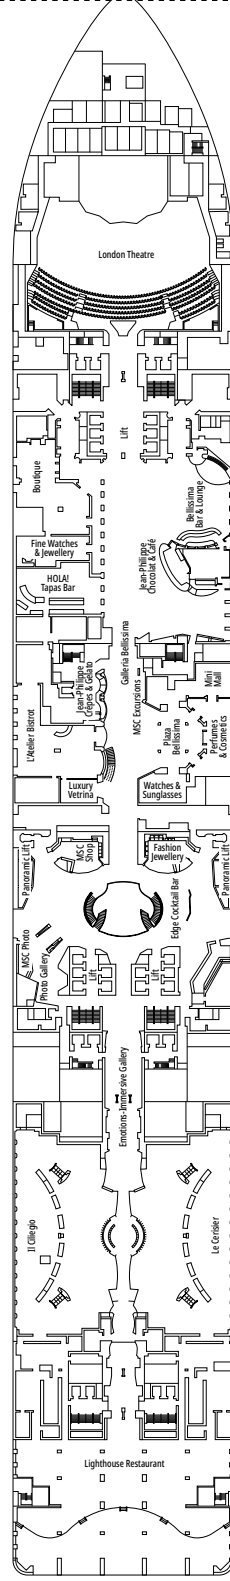

DECK 6
MUSICA