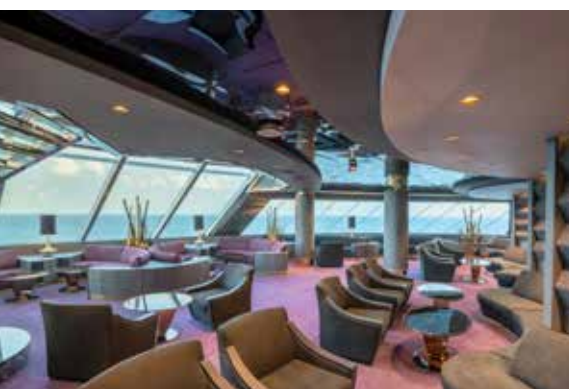

 Accommodating up to

MSC YACHT CLUB ROYAL SUITE

MSC YACHT CLUB

MSC YACHT CLUB	Exclusive services	Seats	Surface (m ²)	Deck
CONCIERGE AREA	Reception with 24-hour concierge service		50	16 Seaview
MSC AUREA SPA	Priority lift access to MSC Aurea Spa, 2 dedicated massage rooms		1.100	7 Fantasia
103 SUITES WITH BUTLER SERVICE	24-hour butler service		from ≈ 12 to ≈ 90	9 Seaside 12 Grandiosa 14 World Class 15 Preziosa 16 Seaview 18 Divina
TOP SAIL LOUNGE	Panoramic lounge, bar	167	423	16 Seaview
MSC YACHT CLUB RESTAURANT	Exclusive restaurant	120	405	18 Divina
MSC YACHT CLUB GRILL & BAR	Buffet and grill	115	1.225	19 Splendida
MSC YACHT CLUB POOL	Pool, 2 whirlpool baths			
MSC YACHT CLUB SUNDECK & BAR	Solarium and bar			

TOP SAIL LOUNGE

MSC YACHT CLUB POOL

INCLUDED FACILITIES

- Luxury Suites with premium interiors
- Some Suites have balcony with private whirlpool
- Spacious wardrobe
- Comfortable double bed or single beds (on request)
- Bathroom with shower or bathtub, vanity area with hairdryer
- Interactive TV, telephone, safe, minibar and air conditioning
- Wifi connection included