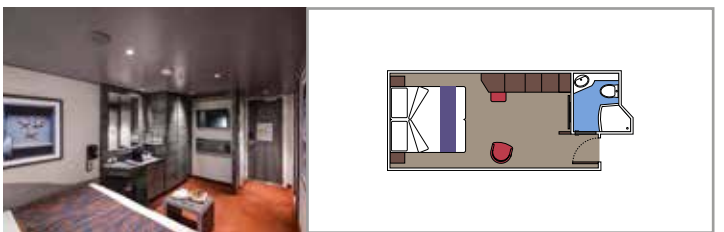

*Available at no extra cost. The image is rendering only.

MSC YACHT CLUB INTERIOR SUITE YIN

 ≈15
  14-16
  2

- › Spacious wardrobe

The images are representative only. Size, layout and furniture may vary (within the same cabin category).

 Cabin size (m²)

 Balcony size (m²)

 Deck location

 Accommodating up to

SUITE AUREA

INCLUDED FACILITIES

- Some Suites have balcony with private whirlpool
- Spacious wardrobe
- Comfortable double bed or single beds (on request)
- Bathroom with shower or bathtub, vanity area with hairdryer
- Interactive TV, telephone, safe, minibar and air conditioning
- Wifi connection available (for a fee)

 Cabin size (m²)

 Balcony size (m²)

 Deck location

 Accommodating up to

BALCONY

INCLUDED FACILITIES

- Sitting area with sofa
- Comfortable double bed or single beds (on request)
- Bathroom with shower or bathtub, vanity area with hairdryer
- Interactive TV, telephone, safe, minibar and air conditioning
- Wifi connection available (for a fee)