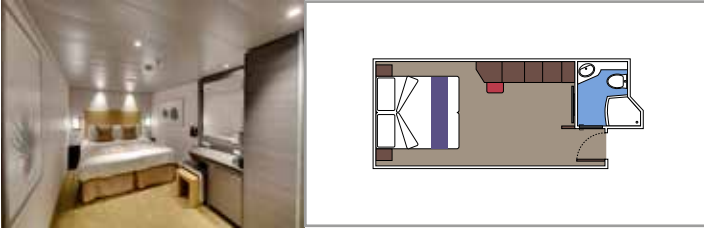

INTERIOR

INCLUDED FACILITIES

- Comfortable double bed or single beds (on request)
- Bathroom with shower or bathtub, vanity area with hairdryer
- Interactive TV, telephone, safe, minibar and air conditioning
- Wifi connection available (for a fee)

DELUXE INTERIOR

IR2

≈15
11-14
4

› Medium deck location