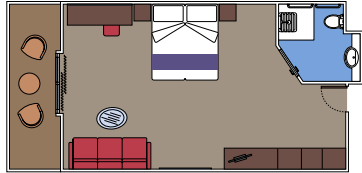

 Cabin size (m²)

 Balcony size (m²)

 Deck location

 Accommodating up to

SUITE AUREA

INCLUDED FACILITIES

- Some Suites have balcony with private whirlpool
- Spacious wardrobe
- Comfortable double bed or single beds (on request)
- Bathroom with shower or bathtub, vanity area with hairdryer
- Interactive TV, telephone, safe, minibar and air conditioning
- Wifi connection available (for a fee)

 Cabin size (m²)

 Balcony size (m²)

 Deck location

 Accommodating up to

BALCONY

INCLUDED FACILITIES

- Sitting area with sofa
- Comfortable double bed or single beds (on request)
- Bathroom with shower or bathtub, vanity area with hairdryer
- Interactive TV, telephone, safe, minibar and air conditioning
- Wifi connection available (for a fee)

STUDIO INTERIOR

IS

 ≈10
  5-14
  1

› Single use

The images are representative only. Size, layout and furniture may vary (within the same cabin category).

 Cabin size (m²)

 Balcony size (m²)

 Deck location

 Accommodating up to

FACILITIES FOR GUESTS WITH DISABILITIES OR REDUCED MOBILITY

BALCONY CABIN FOR GUESTS WITH DISABILITIES OR REDUCED MOBILITY

MSC YACHT CLUB

Available in:

- › **MSC Yacht Club Deluxe Suite (YC1)**
cabin size ≈25m²; balcony size ≈5m²; deck 15