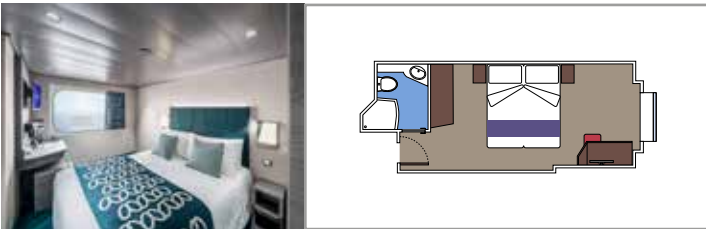

JUNIOR OCEAN VIEW

OM2

≈12
8
2

> Medium deck location