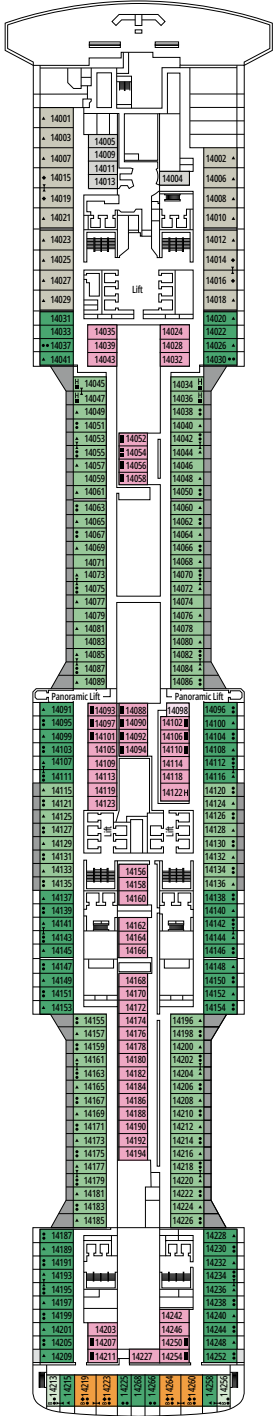

DECK 14
WORLD CLASS