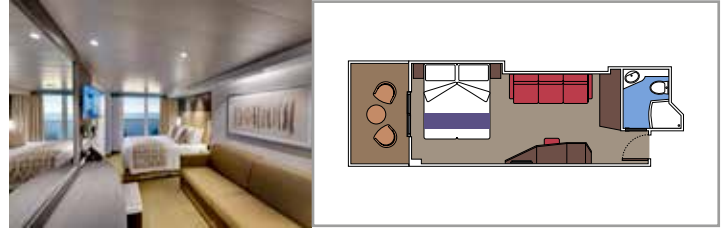

DELUXE BALCONY

BR3

≈17
≈4
13-14
4

› High deck location