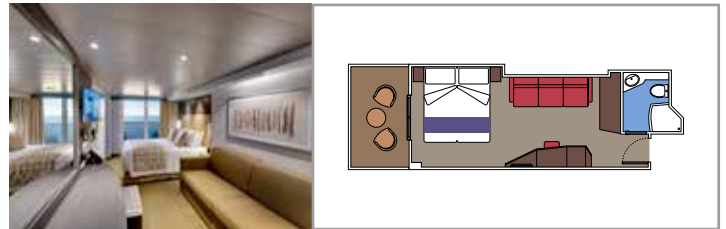

DELUXE BALCONY

BR1

≈17
≈4
8-10
4

› Low deck location