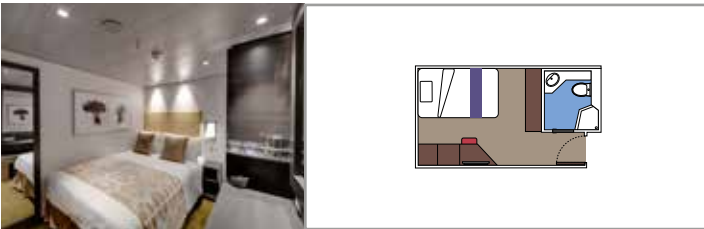

STUDIO INTERIOR

IS

≈10
5-14
1

› Single use

The images are representative only. Size, layout and furniture may vary (within the same cabin category).

Cabin size (m²)

Balcony size (m²)

Deck location

Accommodating up to