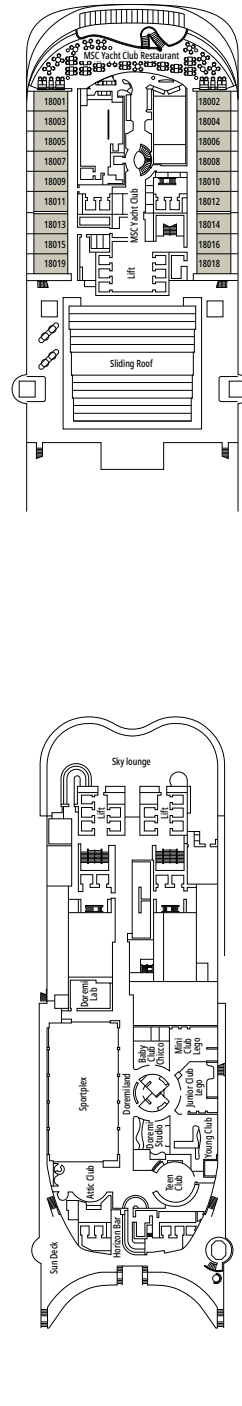

DECK 18
DIVINA