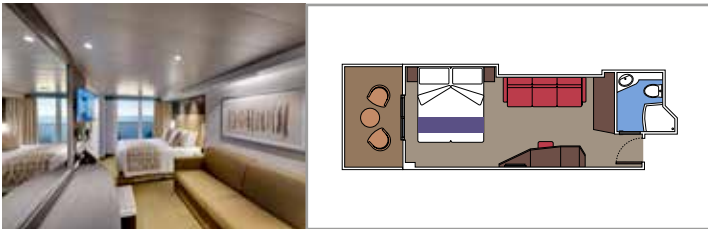

DELUXE BALCONY

BR2

≈17
≈4
11-12
4

› Medium deck location