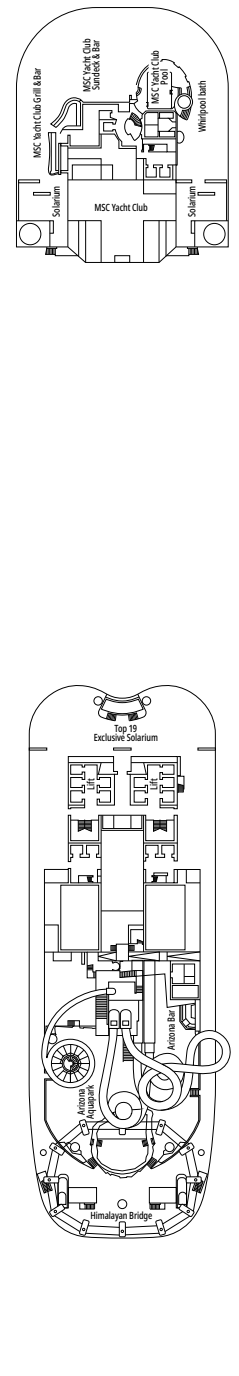

DECK 19
SPLENDIDA