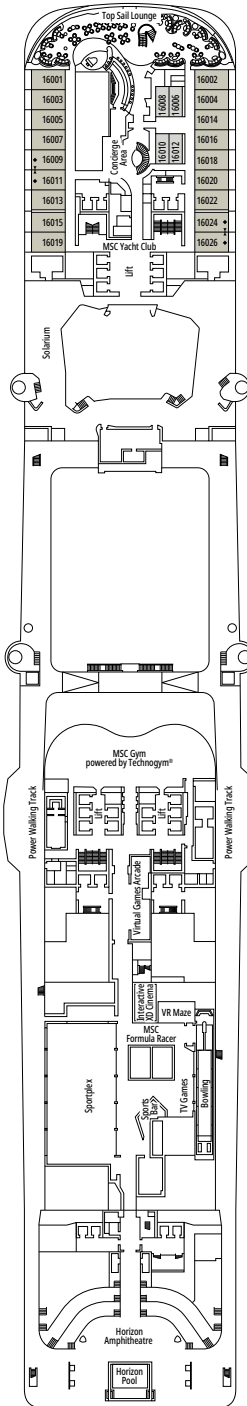

DECK 16
SEAVIEW