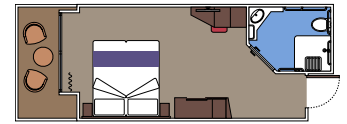

BALCONY

Available in:

- › **Deluxe Balcony (BR3)**
  cabin size ≈19m²; balcony size ≈5m²; high deck location (deck 13)
- › **Deluxe Balcony (BR2)**
  cabin size ≈19m²; balcony size ≈5m²; medium deck location (deck 11-12)
- › **Deluxe Balcony (BR1)**
  cabin size ≈19m²; balcony size ≈5m²; low deck location (deck 9-10)
- › **Deluxe Balcony with Partial View (BP)**
  cabin size ≈19m²; balcony size ≈5m²; deck 8-14