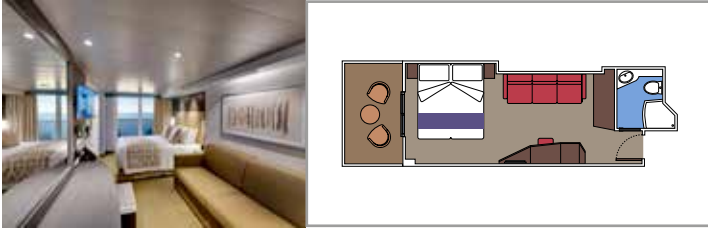

BALCONY

INCLUDED FACILITIES

- Sitting area with sofa
- Comfortable double bed or single beds (on request)
- Bathroom with shower or bathtub, vanity area with hairdryer
- Interactive TV, telephone, safe, minibar and air conditioning
- Wifi connection available (for a fee)

DELUXE BALCONY AUREA

BA

≈17
≈4
11-13
4

› Best ship position