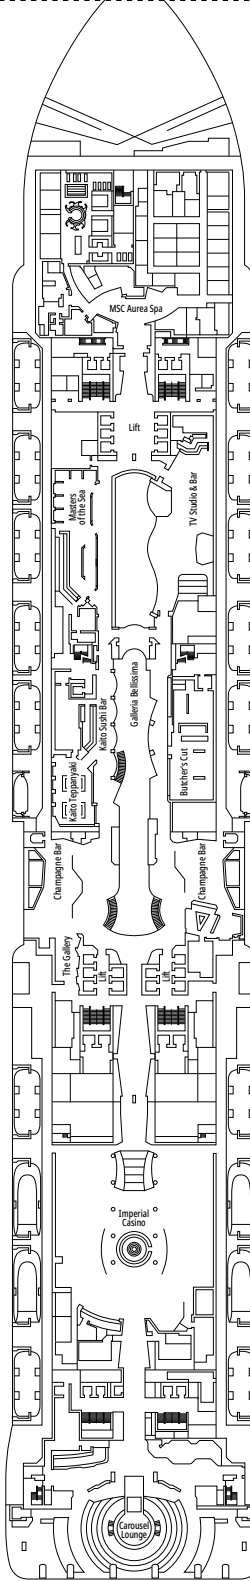

DECK 7
FANTASIA