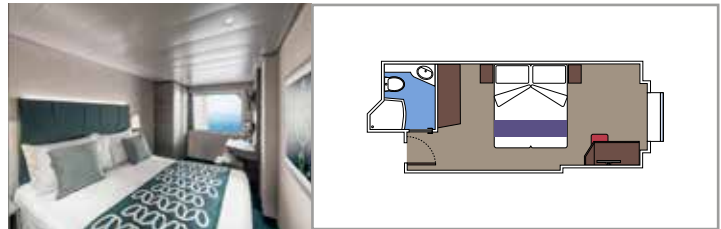

JUNIOR OCEAN VIEW WITH OBSTRUCTED VIEW

OO

≈12
8
2

The images are representative only. Size, layout and furniture may vary (within the same cabin category).

Cabin size (m²)

Balcony size (m²)

Deck location

Accommodating up to