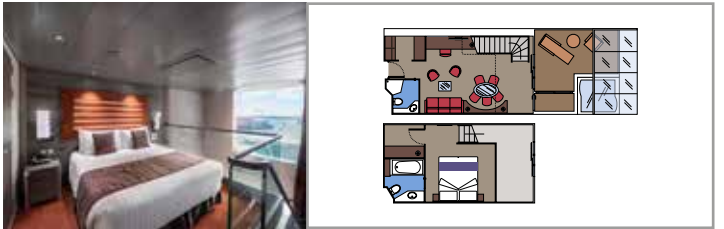

MSC YACHT CLUB DUPLEX SUITE WITH WHIRLPOOL YJD

≈59
≈23
9-12
4

- › Balcony with dining table and private whirlpool bath
- › Easy access to the MSC Yacht Club areas
- › Two-deck-high cabin

Main level:

- › Open living/dining room with sofa that converts to double bed
- › Bathroom with shower

Second level:

- › Master bedroom with double bed which can be converted into two single beds (on request)
- › Two walk-in wardrobes
- › Bathroom with bathtub