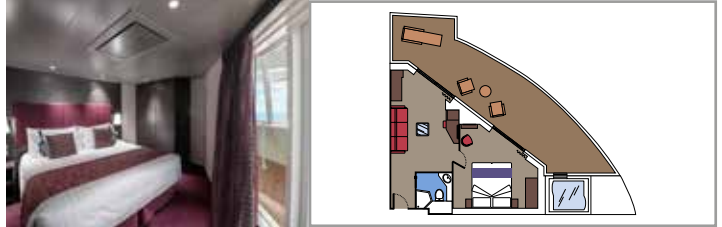

 Cabin size (m²)

 Balcony size (m²)

 Deck location

 Accommodating up to

SUITE AUREA

INCLUDED FACILITIES

- Some Suites have balcony with private whirlpool
- Spacious wardrobe
- Comfortable double bed or single beds (on request)
- Bathroom with shower or bathtub, vanity area with hairdryer
- Interactive TV, telephone, safe, minibar and air conditioning
- Wifi connection available (for a fee)

GRAND SUITE AUREA WITH TERRACE AND WHIRLPOOL

SXJ

 ≈39
  ≈36
  12
  4

- > Large angle balcony with private whirlpool bath
- > Walk-in wardrobe
- > Sitting area with double sofa bed

PREMIUM SUITE AUREA WITH TERRACE AND WHIRLPOOL

SLJ

 ≈27
  ≈26-30
  9-13
  4

- > Angle balcony with private whirlpool bath
- > Spacious wardrobe
- > Sitting area with double sofa bed

PREMIUM SUITE AUREA

SL1

 ≈25
  ≈6
  9-14
  6

- > Spacious wardrobe

The images are representative only. Size, layout and furniture may vary (within the same cabin category).

 Cabin size (m²)

 Balcony size (m²)

 Deck location

 Accommodating up to

BALCONY

INCLUDED FACILITIES

- Sitting area with sofa
- Comfortable double bed or single beds (on request)
- Bathroom with shower or bathtub, vanity area with hairdryer
- Interactive TV, telephone, safe, minibar and air conditioning
- Wifi connection available (for a fee)