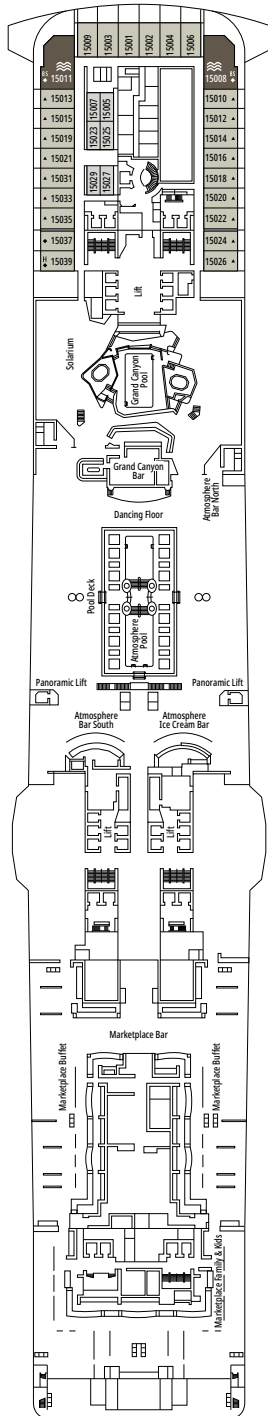

DECK 15
PREZIOSA