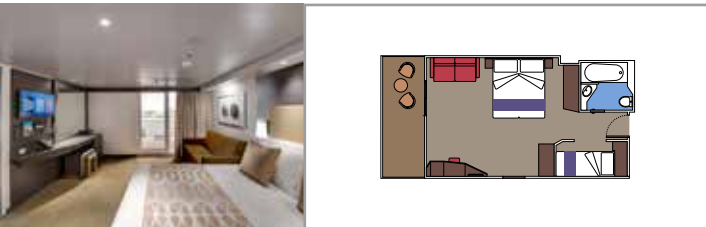

 ≈59
  ≈23
  9-12
  4

- › Balcony with dining table and private whirlpool bath
- › Easy access to the MSC Yacht Club areas
- › Two-deck-high cabin

Main level:

- › Open living/dining room with sofa that converts to double bed
- › Bathroom with shower

 Cabin size (m²)

 Balcony size (m²)

 Deck location

 Accommodating up to

SUITE AUREA

INCLUDED FACILITIES

- Some Suites have balcony with private whirlpool
- Spacious wardrobe
- Comfortable double bed or single beds (on request)
- Bathroom with shower or bathtub, vanity area with hairdryer
- Interactive TV, telephone, safe, minibar and air conditioning
- Wifi connection available (for a fee)

SLJ

 ≈27
  ≈26-30
  9-13
  4

- > Angle balcony with private whirlpool bath
- > Spacious wardrobe
- > Sitting area with double sofa bed

PREMIUM SUITE AUREA

SL1

 ≈25
  ≈6
  9-14
  6

- > Spacious wardrobe

The images are representative only. Size, layout and furniture may vary (within the same cabin category).

 Cabin size (m²)

 Balcony size (m²)

 Deck location

 Accommodating up to

BALCONY

INCLUDED FACILITIES

- Sitting area with sofa
- Comfortable double bed or single beds (on request)
- Bathroom with shower or bathtub, vanity area with hairdryer
- Interactive TV, telephone, safe, minibar and air conditioning
- Wifi connection available (for a fee)