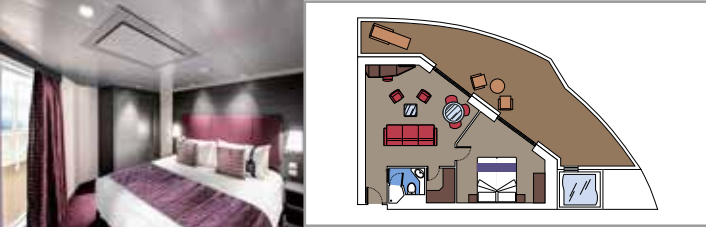

*Available at no extra cost. The image is rendering only.

MSC YACHT CLUB INTERIOR SUITE YIN

 ≈15
  14-16
  2

- › Spacious wardrobe

The images are representative only. Size, layout and furniture may vary (within the same cabin category).

 Cabin size (m²)

 Balcony size (m²)

 Deck location

 Accommodating up to

SUITE AUREA

INCLUDED FACILITIES

- Some Suites have balcony with private whirlpool
- Spacious wardrobe
- Comfortable double bed or single beds (on request)
- Bathroom with shower or bathtub, vanity area with hairdryer
- Interactive TV, telephone, safe, minibar and air conditioning
- Wifi connection available (for a fee)

GRAND SUITE AUREA WITH TERRACE AND WHIRLPOOL

SXJ

 ≈39
  ≈36
  12
  4

- > Large angle balcony with private whirlpool bath
- > Walk-in wardrobe
- > Sitting area with double sofa bed

PREMIUM SUITE AUREA WITH TERRACE AND WHIRLPOOL