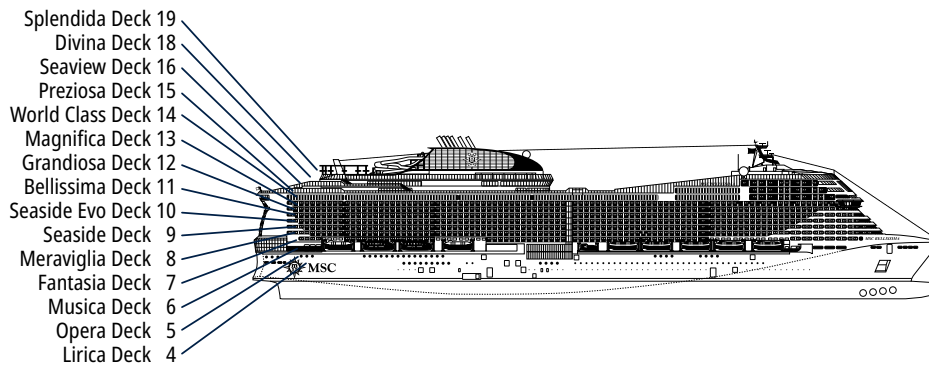

MSC BELLISSIMA

TECHNICAL SHEET

TECHNICAL CHARACTERISTICS OF THE SHIP

GALLERIA BELLISSIMA

TECHNICAL CHARACTERISTICS OF THE SHIP

GROSS TONNAGE	171.598
LENGTH / BEAM / HEIGHT	315,83 m / 43 m / 75,5 m
SURFACE AREA	450.000 m ² , included 33.000 m ² public areas
PUBLIC AREA RATIO	10,5 m ² per passenger
DECKS	19, included 15 for guests
LIFTS	32, included 19 for guests (2 panoramic and 1 for the MSC Yacht Club)
VOLTAGE (IN CABIN)	110/220 volts
MAXIMUM SPEED	23,15 knots
STABILISERS	Stabilised with 2 fins
NUMBER OF PASSENGERS	5.655
NUMBER OF CABINS	2.201, included 55 for guests with disabilities or reduced mobility
CREW MEMBERS	Approx. 1.595
POOLS	4, included 1 with sliding roof and 1 for the MSC Yacht Club
WHIRLPOOLS	9 whirlpool baths
ENVIRONMENTAL TECHNOLOGY	AWT-Advanced Water Treatment, Energy Saving & Monitoring System, Scrubbers and LED technology