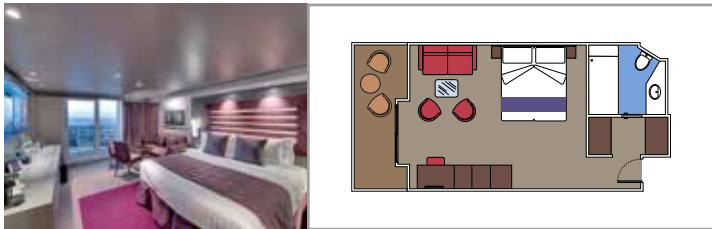

MSC YACHT CLUB DELUXE SUITE YC1

≈26
≈5
14-18
4

- › Sitting area with sofa
- › Spacious wardrobe