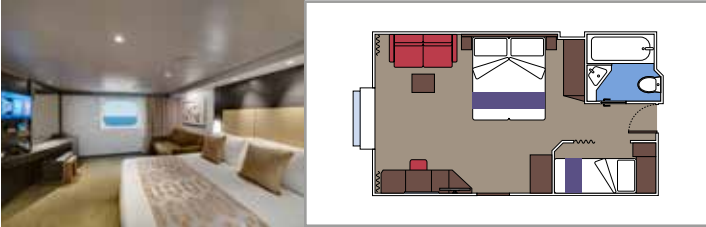

OCEAN VIEW

INCLUDED FACILITIES

- Window with sea view
- Relaxing armchair
- Comfortable double bed or single beds (on request)
- Bathroom with shower or bathtub, vanity area with hairdryer
- Interactive TV, telephone, safe, minibar and air conditioning
- Wifi connection available (for a fee)

PREMIUM OCEAN VIEW

OL2

≈25
9-11
6

> Medium deck location