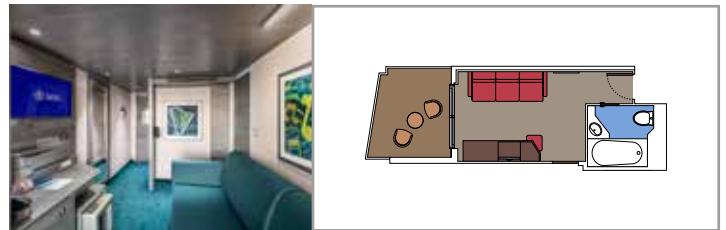

 Cabin size (m²)

 Balcony size (m²)

 Deck location

 Accommodating up to

BALCONY

INCLUDED FACILITIES

- Sitting area with sofa
- Comfortable double bed or single beds (on request)
- Bathroom with shower or bathtub, vanity area with hairdryer
- Interactive TV, telephone, safe, minibar and air conditioning
- Wifi connection available (for a fee)

DELUXE BALCONY WITH PARTIAL VIEW

BP

 ≈17
  ≈4
  8-14
  4

STUDIO BALCONY

BS

 ≈12
  ≈4
  13-14
  1

› Single use

The images are representative only. Size, layout and furniture may vary (within the same cabin category).

Cabin size (m²)

Balcony size (m²)

Deck location

Accommodating up to

OCEAN VIEW

INCLUDED FACILITIES

- Window with sea view
- Relaxing armchair
- Comfortable double bed or single beds (on request)
- Bathroom with shower or bathtub, vanity area with hairdryer
- Interactive TV, telephone, safe, minibar and air conditioning
- Wifi connection available (for a fee)