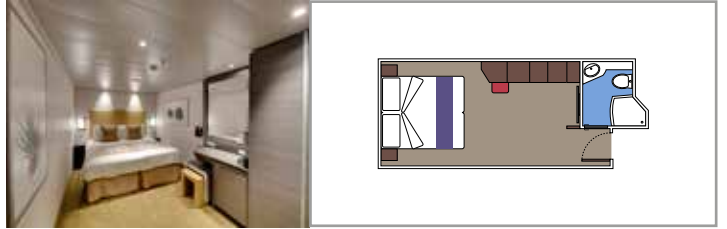

DELUXE INTERIOR

IR1

≈15
5-10
4

› Low deck location