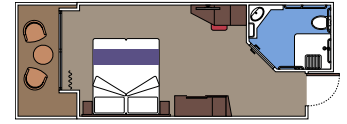

 Cabin size (m²)

 Balcony size (m²)

 Deck location

 Accommodating up to

SUITE AUREA

INCLUDED FACILITIES

- Some Suites have balcony with private whirlpool
- Spacious Wardrobe
- Sitting area with double sofa bed
- Comfortable double bed or single beds (on request)
- Bathroom with shower or bathtub, vanity area with hairdryers
- Interactive TV, telephone, safe, minibar and air conditioning
- Wifi connection available (for a fee)

The images are representative only. Size, layout and furniture may vary (within the same cabin category).

 Cabin size (m²)

 Balcony size (m²)

 Deck location

 Accommodating up to

BALCONY

INCLUDED FACILITIES

- Sitting area with sofa
- Comfortable double bed or single beds (on request)
- Bathroom with shower or bathtub, vanity area with hairdryers
- Interactive TV, telephone, safe, minibar and air conditioning
- Wifi connection available (for a fee)

 Balcony size (m²)

 Deck location

 Accommodating up to

FACILITIES FOR GUESTS WITH DISABILITIES OR REDUCED MOBILITY

DELUXE BALCONY WITH PARTIAL VIEW FOR GUESTS WITH DISABILITIES OR REDUCED MOBILITY

MSC YACHT CLUB

Available in:

- › **MSC Yacht Club Deluxe Suite (YC1)**
cabin size ≈29m²; balcony size ≈5m²; deck 15

BALCONY

Available in:

- › **Deluxe Balcony (BR3)**
cabin size ≈22m²; balcony size ≈16m²; high deck location (deck 13)
- › **Deluxe Balcony (BR2)**
cabin size ≈22m²; balcony size ≈16m²; medium deck location (deck 11-12)
- › **Deluxe Balcony (BR1)**
cabin size ≈21-22m²; balcony size ≈5-16m²; low deck location (deck 9-10)
- › **Deluxe Balcony with partial view (BP)**
cabin size ≈22m²; balcony size ≈16m²; deck 8-14