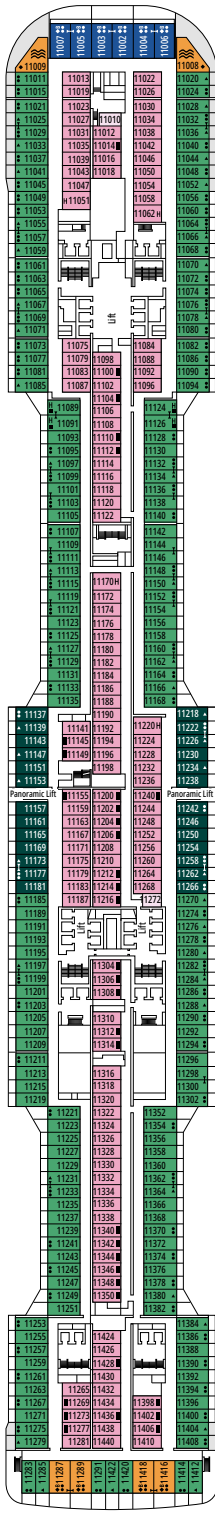

DECK 11
PUCCINI