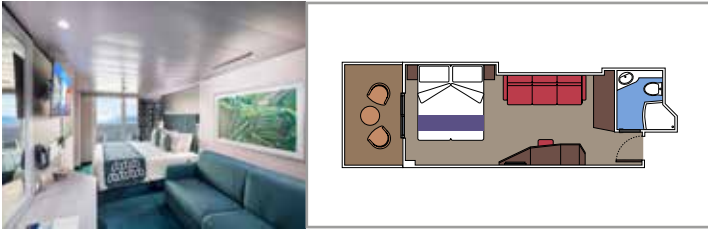

DELUXE BALCONY

BR2

≈17
≈6
11-12
4

› Medium deck location