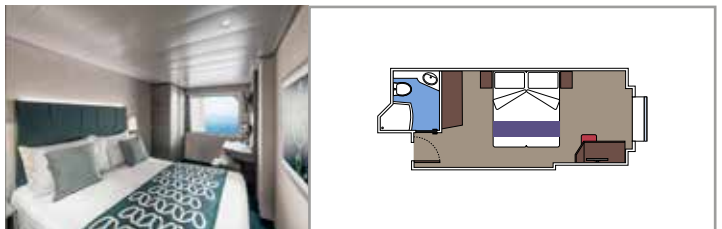

JUNIOR OCEAN VIEW WITH OBSTRUCTED VIEW

OO

≈12
8
2

The images are representative only. Size, layout and furniture may vary (within the same cabin category).

Cabin size (m²)

Balcony size (m²)

Deck location

Accommodating up to