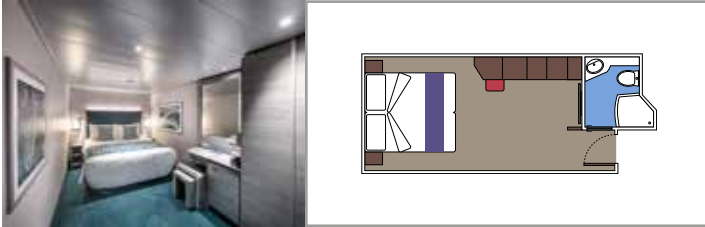

INTERIOR

INCLUDED FACILITIES

Comfortable double bed or single beds (on request)

Bathroom with shower or bathtub, vanity area with hairdryers

Interactive TV, telephone, safe, minibar and air conditioning

Wifi connection available (for a fee)

DELUXE INTERIOR

IR2

≈17
11-14
4

› Medium deck location