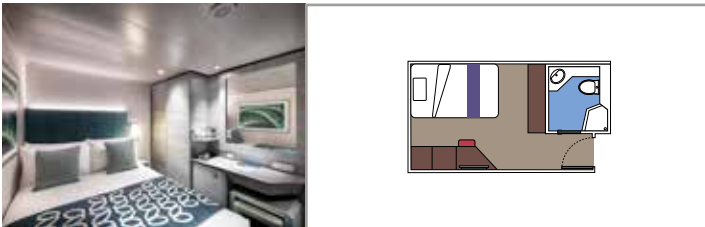

STUDIO INTERIOR

IS

≈12
5-14
1

› Single use

The images are representative only. Size, layout and furniture may vary (within the same cabin category).

Cabin size (m²)

Balcony size (m²)

Deck location

Accommodating up to