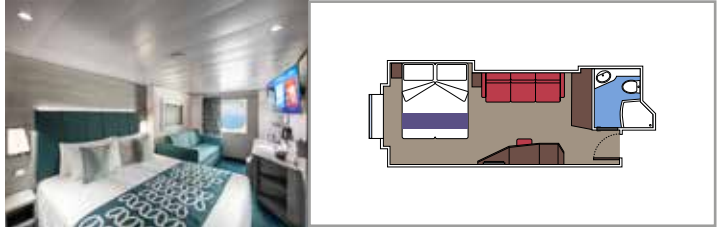

 Cabin size (m²)

 Balcony size (m²)

 Deck location

 Accommodating up to

SUITE AUREA

INCLUDED FACILITIES

- Some Suites have balcony with private whirlpool
- Spacious Wardrobe
- Sitting area with double sofa bed
- Comfortable double bed or single beds (on request)
- Bathroom with shower or bathtub, vanity area with hairdryers
- Interactive TV, telephone, safe, minibar and air conditioning
- Wifi connection available (for a fee)

The images are representative only. Size, layout and furniture may vary (within the same cabin category).

 Cabin size (m²)

 Balcony size (m²)

 Deck location

 Accommodating up to

BALCONY

INCLUDED FACILITIES

- Sitting area with sofa
- Comfortable double bed or single beds (on request)
- Bathroom with shower or bathtub, vanity area with hairdryers
- Interactive TV, telephone, safe, minibar and air conditioning
- Wifi connection available (for a fee)

Cabin size (m²)

Balcony size (m²)

Deck location

Accommodating up to

OCEAN VIEW

INCLUDED FACILITIES

- Window with sea view
- Relaxing armchair
- Comfortable double bed or single beds (on request)
- Bathroom with shower or bathtub, vanity area with hairdryers
- Interactive TV, telephone, safe, minibar and air conditioning
- Wifi connection available (for a fee)

PREMIUM OCEAN VIEW

OL2

 ≈25
  9-11
  6

› Medium deck location

DELUXE OCEAN VIEW

OR1

 ≈16
  5
  4

› Low deck location