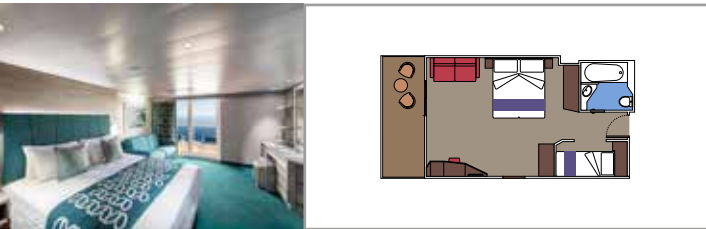

 Cabin size (m²)

 Balcony size (m²)

 Deck location

 Accommodating up to

SUITE AUREA

INCLUDED FACILITIES

- Some Suites have balcony with private whirlpool
- Spacious Wardrobe
- Sitting area with double sofa bed
- Comfortable double bed or single beds (on request)
- Bathroom with shower or bathtub, vanity area with hairdryers
- Interactive TV, telephone, safe, minibar and air conditioning
- Wifi connection available (for a fee)

SLJ

 ≈27
  ≈26-30
  9-13
  4

- > Balcony with its own private whirlpool bath
- > Sitting area with double sofa bed
- > Spacious wardrobe

PREMIUM SUITE AUREA

SL1

 ≈25
  ≈3-14
  9-14
  6

- > Spacious wardrobe

The images are representative only. Size, layout and furniture may vary (within the same cabin category).

 Cabin size (m²)

 Balcony size (m²)

 Deck location

 Accommodating up to

BALCONY

INCLUDED FACILITIES

- Sitting area with sofa
- Comfortable double bed or single beds (on request)
- Bathroom with shower or bathtub, vanity area with hairdryers
- Interactive TV, telephone, safe, minibar and air conditioning
- Wifi connection available (for a fee)

Cabin size (m²)

Balcony size (m²)

Deck location

Accommodating up to

OCEAN VIEW

INCLUDED FACILITIES

- Window with sea view
- Relaxing armchair
- Comfortable double bed or single beds (on request)
- Bathroom with shower or bathtub, vanity area with hairdryers
- Interactive TV, telephone, safe, minibar and air conditioning
- Wifi connection available (for a fee)