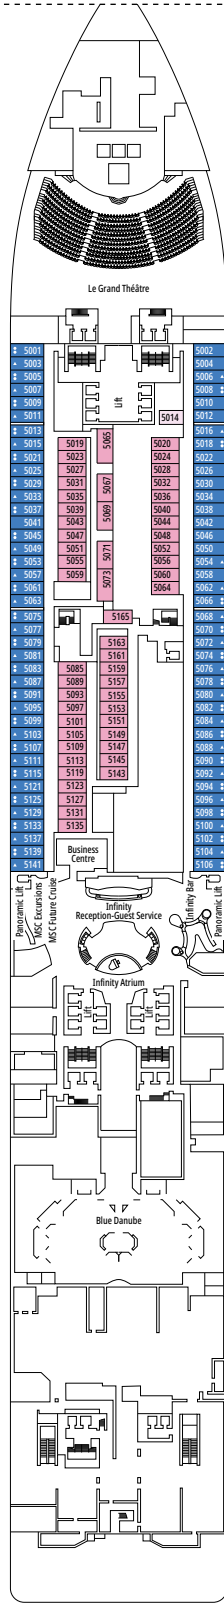

DECK 5
MOZART