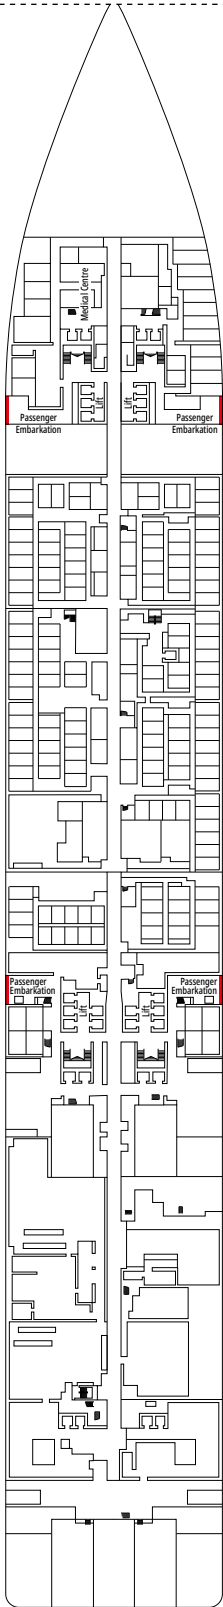

DECK 4
VIVALDI