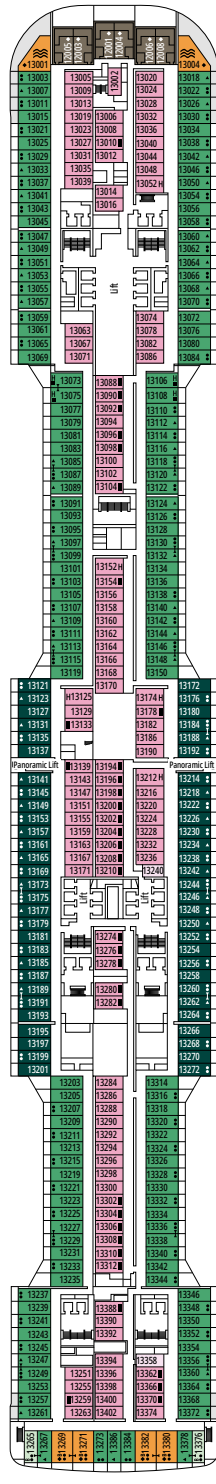

DECK 13
BIZET