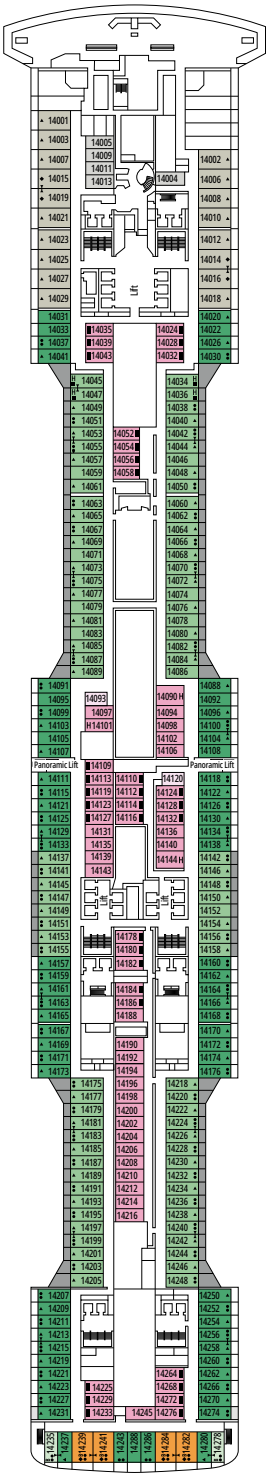

INTERIOR

Available in:

- › **Deluxe Interior (IR2)**
cabin size ≈22m²; medium deck location (deck 11-14)
- › **Deluxe Interior (IR1)**
cabin size ≈22m²; low deck location (deck 8-10)

Some cabins for guests with disabilities or reduced mobility have twin beds that can't be converted into double beds. The images are representative only; the size, layout and furniture may vary (within the same cabin category).

FACILITIES FOR GUESTS WITH DISABILITIES OR REDUCED MOBILITY

Cabin door width	85,5 cm
Cabin clearance	82,1 cm
Bathroom door width	90 cm
Size of cabin (floor space)	from ≈ 22 to ≈ 28 m ²
Size of bathroom	3,1 m ²
Is there a fold-down seat in the shower?	Yes
Height of seat from the floor	44 cm
Does the WC seat have grab rails?	Yes
Are wheelchairs available on board?	In limited numbers*
Are all decks/public areas accessible?	Yes
Are all lifeboats wheelchair-accessible?	No**
Do the lifts have deck indicators?	Visual, Audio & Braille
Can severely visually impaired/blind guests be catered for on the cruise?	Only with full-time carer

TV STUDIO & BAR

L'ATELIER BAR & ART

DECK 4
VIVALDI

DECK 5
MOZART

DECK 6
BEETHOVEN

DECK 7
VERDI

DECK 8
WAGNER

LE GRAND THÉÂTRE

DECK 14
TCHAIKOVSKY

DECK 15
MORRICONE

DECK 16
DEBUSSY

DECK 18
SCHUMANN

DECK 19
MENDELSSOHN