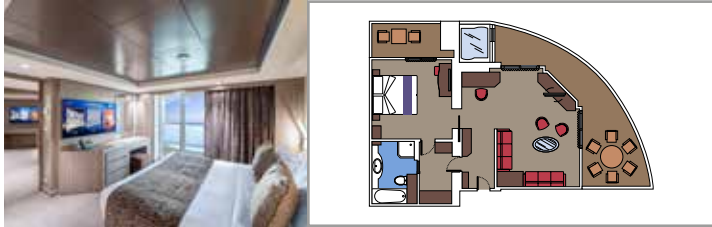

TOP SAIL LOUNGE

MSC YACHT CLUB POOL

INCLUDED FACILITIES

- Luxury suites with premium interiors
- Some Suites have balcony with private whirlpool
- Spacious wardrobe
- Comfortable double bed or single beds (on request)
- Bathroom with shower and/or bathtub, vanity area with hairdryer
- Interactive TV, telephone, safe, minibar and air conditioning
- Wifi connection included

MSC YACHT CLUB ROYAL SUITE YC3

 ≈58
  ≈70
  15
  4

- › Balcony with private whirlpool bath and dining table
- › Separate living area and dining room
- › Walk-in wardrobes
- › Bathroom with bathtub and shower

 Cabin size (m²)

 Balcony size (m²)

 Deck location

 Accommodating up to

SUITE AUREA

INCLUDED FACILITIES

- Some Suites have balcony with private whirlpool
- Spacious Wardrobe
- Sitting area with double sofa bed
- Comfortable double bed or single beds (on request)
- Bathroom with shower or bathtub, vanity area with hairdryers
- Interactive TV, telephone, safe, minibar and air conditioning
- Wifi connection available (for a fee)