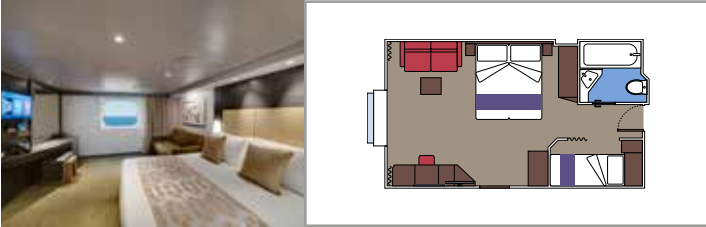

OCEAN VIEW

INCLUDED FACILITIES

- Window with sea view
- Relaxing armchair
- Comfortable double bed or single beds (on request)
- Bathroom with shower or bathtub, vanity area with hairdryers
- Interactive TV, telephone, safe, minibar and air conditioning
- Wifi connection available (for a fee)

PREMIUM OCEAN VIEW

OL2

≈25
9-11
6

› Medium deck location