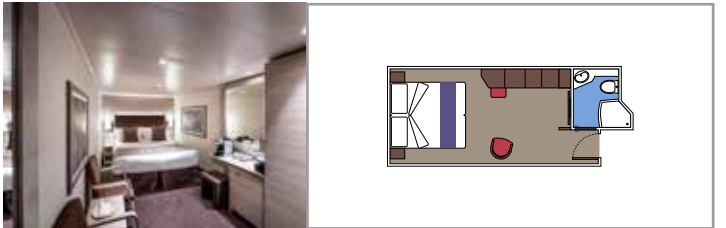

- › Open living/dining room with sofa that converts to double bed
- › Bathroom with shower

Second level:

- › Master bedroom with double bed which can be converted into two single beds (on request)
- › Two walk-in wardrobes
- › Bathroom with bathtub

MSC YACHT CLUB DELUXE SUITE YC1

 ≈29
  ≈5
  14-18
  4

- › Sitting area with sofa
- › Spacious wardrobe

MSC YACHT CLUB INTERIOR SUITE YIN

 ≈17
  14-16
  2

- › Spacious wardrobe

The images are representative only. Size, layout and furniture may vary (within the same cabin category).

 Cabin size (m²)

 Balcony size (m²)

 Deck location

 Accommodating up to

SUITE AUREA

INCLUDED FACILITIES

- Some Suites have balcony with private whirlpool
- Spacious Wardrobe
- Sitting area with double sofa bed
- Comfortable double bed or single beds (on request)
- Bathroom with shower or bathtub, vanity area with hairdryers
- Interactive TV, telephone, safe, minibar and air conditioning
- Wifi connection available (for a fee)

The images are representative only. Size, layout and furniture may vary (within the same cabin category).

 Cabin size (m²)

 Balcony size (m²)

 Deck location

 Accommodating up to

BALCONY

INCLUDED FACILITIES

- Sitting area with sofa
- Comfortable double bed or single beds (on request)
- Bathroom with shower or bathtub, vanity area with hairdryers
- Interactive TV, telephone, safe, minibar and air conditioning
- Wifi connection available (for a fee)