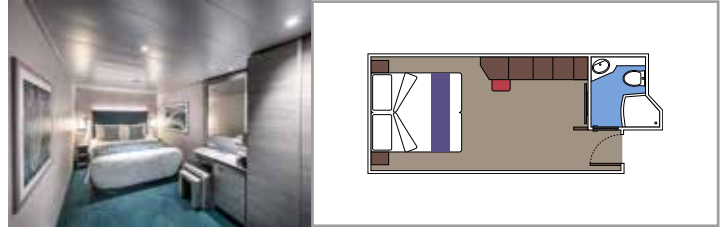

DELUXE INTERIOR

IR1

≈17
5-10
4

› Low deck location