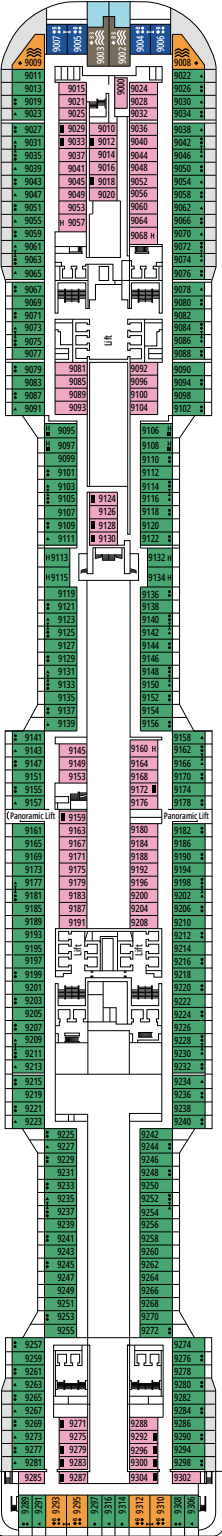

DECK 9
STRAUSS