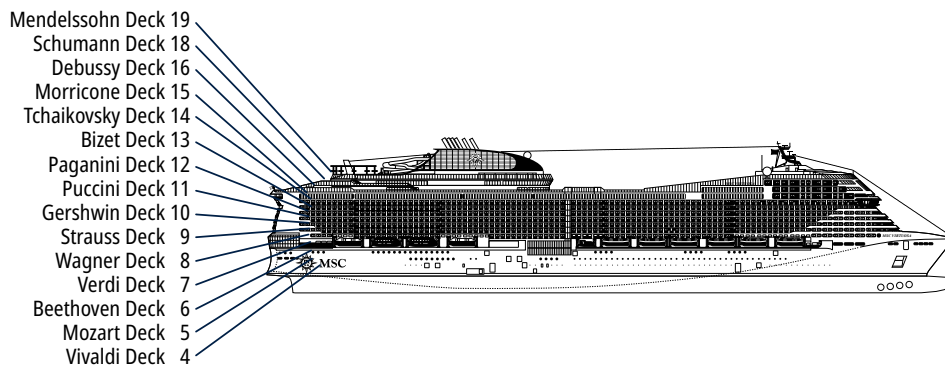

TECHNICAL CHARACTERISTICS OF THE SHIP

MSC STARSHIP CLUB – THE FIRST IMMERSIVE FUTURISTIC BAR WITH HUMANOID ROBOTIC BARTENDER AT SEA

TECHNICAL CHARACTERISTICS OF THE SHIP	
GROSS TONNAGE	181.541
LENGTH / BEAM / HEIGHT	331,43 m / 43 m / 75,5 m
SURFACE AREA	460.000 m ² , included 35.000 m ² public areas
PUBLIC AREA RATIO	7,8 m ² per passenger
DECKS	19, included 15 for guests
LIFTS	32, included 19 for guests (2 panoramic and 1 for the MSC Yacht Club)
VOLTAGE (IN CABIN)	120/230 volts
MAXIMUM SPEED	22,8 knots
STABILISERS	Stabilised with 2 fins
NUMBER OF PASSENGERS	6.334
NUMBER OF CABINS	2.421, included 60 for guests with disabilities or reduced mobility
CREW MEMBERS	Approx. 1.704
POOLS	4, included 1 with sliding roof and 1 for the MSC Yacht Club
WHIRLPOOLS	9 whirlpool baths
ENVIRONMENTAL TECHNOLOGY	AWT-Advanced Water Treatment, Energy Saving & Monitoring System, Scrubbers, LED technology and SCR system