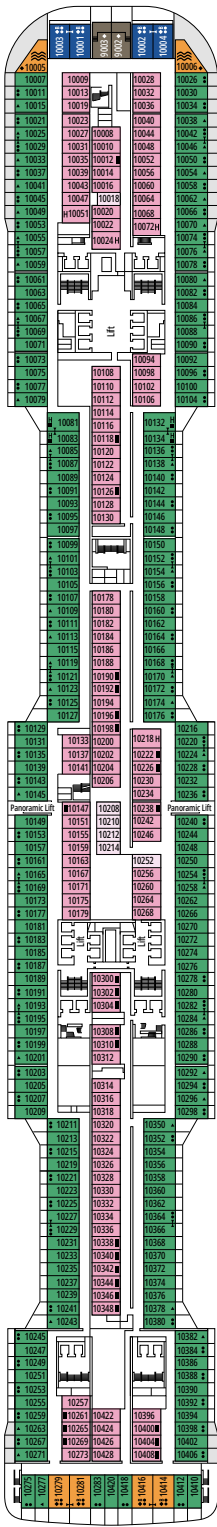

DECK 10
GERSHWIN