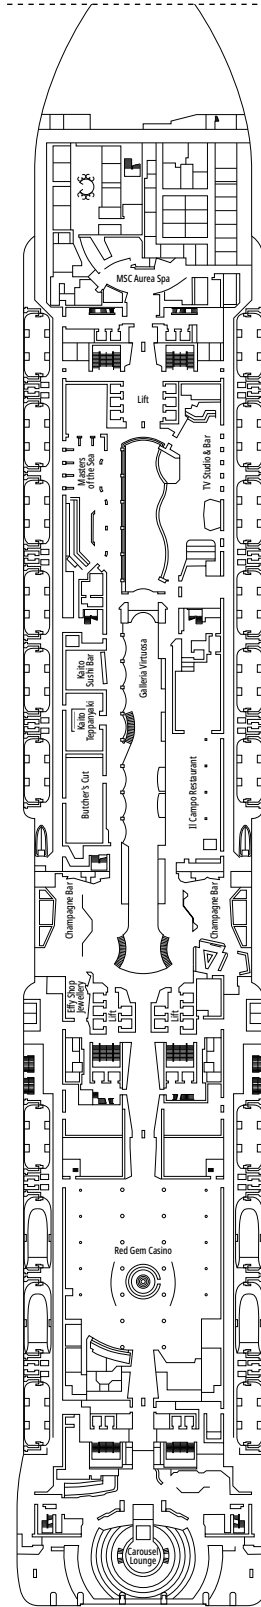

- › Open living/dining room with sofa that converts to double bed
- › Bathroom with shower

Second level:

- › Master bedroom with double bed which can be converted into two single beds (on request)
- › Two walk-in wardrobes
- › Bathroom with bathtub

The images are representative only. Size, layout and furniture may vary (within the same cabin category).

 Cabin size (m²)

 Balcony size (m²)

 Deck location

 Accommodating up to

BALCONY

INCLUDED FACILITIES

- Sitting area with sofa
- Comfortable double bed or single beds (on request)
- Bathroom with shower or bathtub, vanity area with hairdryers
- Interactive TV, telephone, safe, minibar and air conditioning
- Wifi connection available (for a fee)

FACILITIES FOR GUESTS WITH DISABILITIES OR REDUCED MOBILITY

Cabin door width	85,5 cm
Cabin clearance	82,1 cm
Bathroom door width	90 cm
Size of cabin (floor space)	from ≈ 22 to ≈ 28 m ²
Size of bathroom	3,1 m ²
Is there a fold-down seat in the shower?	Yes
Height of seat from the floor	44 cm
Does the WC seat have grab rails?	Yes
Are wheelchairs available on board?	In limited numbers*
Are all decks/public areas accessible?	Yes
Are all lifeboats wheelchair-accessible?	No**
Do the lifts have deck indicators?	Visual, Audio & Braille
Can severely visually impaired/blind guests be catered for on the cruise?	Only with full-time carer

TV STUDIO & BAR

L'ATELIER BAR & ART

DECK 4
VIVALDI

DECK 5
MOZART

DECK 6
BEETHOVEN

DECK 7
VERDI

DECK 8
WAGNER

LE GRAND THÉÂTRE