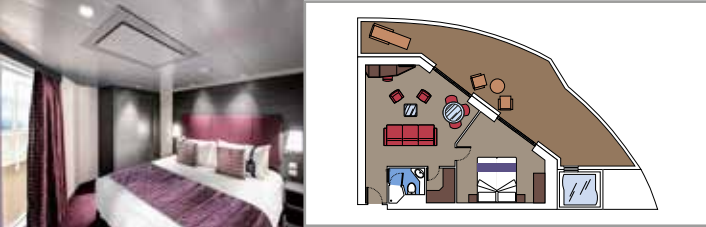

MSC YACHT CLUB DELUXE SUITE YC1

 ≈29
  ≈5
  14-18
  4

- › Sitting area with sofa
- › Spacious wardrobe

MSC YACHT CLUB INTERIOR SUITE YIN

 ≈17
  14-16
  2

- › Spacious wardrobe

The images are representative only. Size, layout and furniture may vary (within the same cabin category).

 Cabin size (m²)

 Balcony size (m²)

 Deck location

 Accommodating up to

SUITE AUREA

INCLUDED FACILITIES

- Some Suites have balcony with private whirlpool
- Spacious Wardrobe
- Sitting area with double sofa bed
- Comfortable double bed or single beds (on request)
- Bathroom with shower or bathtub, vanity area with hairdryers
- Interactive TV, telephone, safe, minibar and air conditioning
- Wifi connection available (for a fee)

GRAND SUITE AUREA WITH TERRACE AND WHIRLPOOL

SXJ

 ≈39
  ≈36
  12
  4

- > Balcony with its own private whirlpool bath
- > Sitting area with double sofa bed
- > Walk-in wardrobe

PREMIUM SUITE AUREA WITH TERRACE AND WHIRLPOOL

The images are representative only. Size, layout and furniture may vary (within the same cabin category).

 Cabin size (m²)

 Balcony size (m²)

 Deck location

 Accommodating up to

BALCONY

INCLUDED FACILITIES

- Sitting area with sofa
- Comfortable double bed or single beds (on request)
- Bathroom with shower or bathtub, vanity area with hairdryers
- Interactive TV, telephone, safe, minibar and air conditioning
- Wifi connection available (for a fee)