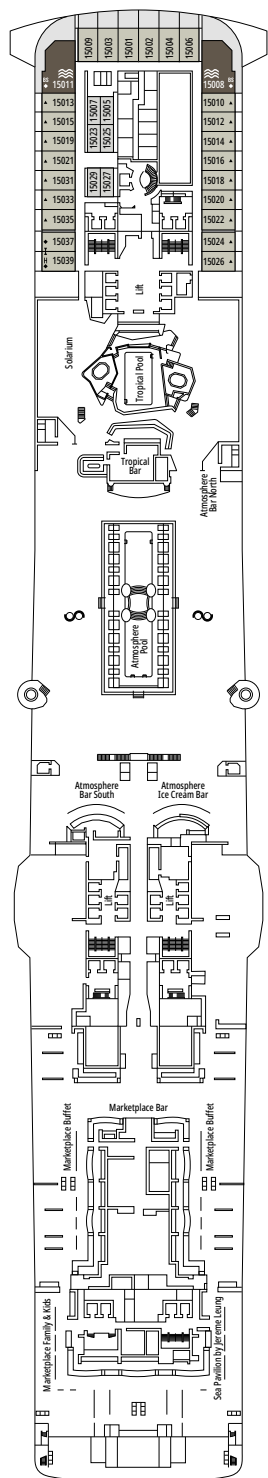

The images are representative only. Size, layout and furniture may vary (within the same cabin category).

 Cabin size (m²)

 Balcony size (m²)

 Deck location

 Accommodating up to

BALCONY

INCLUDED FACILITIES

- Sitting area with sofa
- Comfortable double bed or single beds (on request)
- Bathroom with shower or bathtub, vanity area with hairdryers
- Interactive TV, telephone, safe, minibar and air conditioning
- Wifi connection available (for a fee)

FACILITIES FOR GUESTS WITH DISABILITIES OR REDUCED MOBILITY

Cabin door width	85,5 cm
Cabin clearance	82,1 cm
Bathroom door width	90 cm
Size of cabin (floor space)	from ≈ 22 to ≈ 28 m ²
Size of bathroom	3,1 m ²
Is there a fold-down seat in the shower?	Yes
Height of seat from the floor	44 cm
Does the WC seat have grab rails?	Yes
Are wheelchairs available on board?	In limited numbers*
Are all decks/public areas accessible?	Yes
Are all lifeboats wheelchair-accessible?	No**
Do the lifts have deck indicators?	Visual, Audio & Braille
Can severely visually impaired/blind guests be catered for on the cruise?	Only with full-time carer

TV STUDIO & BAR

L'ATELIER BAR & ART

DECK 4
VIVALDI

DECK 5
MOZART

DECK 6
BEETHOVEN

DECK 7
VERDI

DECK 8
WAGNER

LE GRAND THÉÂTRE

DECK 14
TCHAIKOVSKY

DECK 15
MORRICONE

DECK 16
DEBUSSY

DECK 18
SCHUMANN

DECK 19
MENDELSSOHN