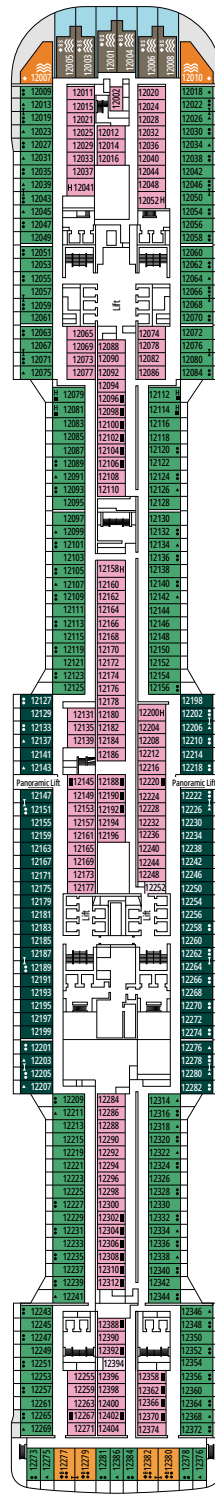

DECK 12
PAGANINI