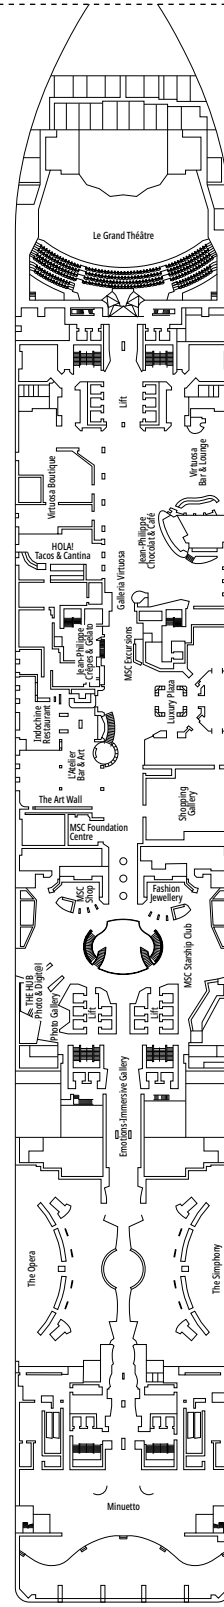

DECK 6
BEETHOVEN