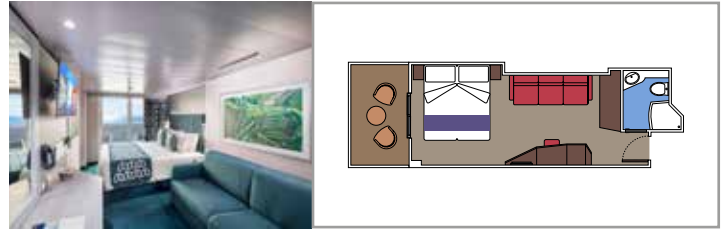

DELUXE BALCONY

BR1

≈17
≈6
8-10
4

› Low deck location