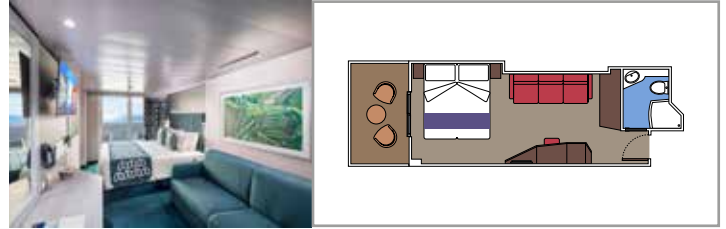

DELUXE BALCONY

BR3

≈17
≈6
13-14
4

› High deck location