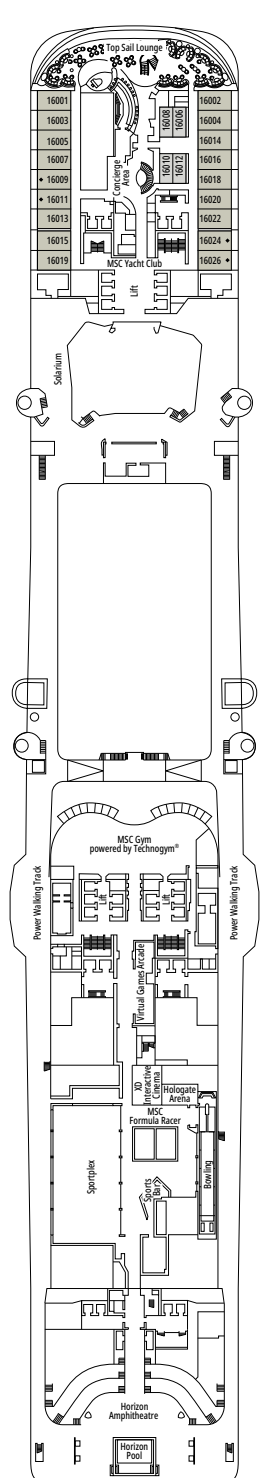

The images are representative only. Size, layout and furniture may vary (within the same cabin category).

 Cabin size (m²)

 Balcony size (m²)

 Deck location

 Accommodating up to

BALCONY

INCLUDED FACILITIES

- Sitting area with sofa
- Comfortable double bed or single beds (on request)
- Bathroom with shower or bathtub, vanity area with hairdryers
- Interactive TV, telephone, safe, minibar and air conditioning
- Wifi connection available (for a fee)

FACILITIES FOR GUESTS WITH DISABILITIES OR REDUCED MOBILITY

Cabin door width	85,5 cm
Cabin clearance	82,1 cm
Bathroom door width	90 cm
Size of cabin (floor space)	from ≈ 22 to ≈ 28 m ²
Size of bathroom	3,1 m ²
Is there a fold-down seat in the shower?	Yes
Height of seat from the floor	44 cm
Does the WC seat have grab rails?	Yes
Are wheelchairs available on board?	In limited numbers*
Are all decks/public areas accessible?	Yes
Are all lifeboats wheelchair-accessible?	No**
Do the lifts have deck indicators?	Visual, Audio & Braille
Can severely visually impaired/blind guests be catered for on the cruise?	Only with full-time carer

TV STUDIO & BAR

L'ATELIER BAR & ART

DECK 4
VIVALDI

DECK 5
MOZART

DECK 6
BEETHOVEN

DECK 7
VERDI

DECK 8
WAGNER

LE GRAND THÉÂTRE

DECK 14
TCHAIKOVSKY

DECK 15
MORRICONE

DECK 16
DEBUSSY

DECK 18
SCHUMANN

DECK 19
MENDELSSOHN