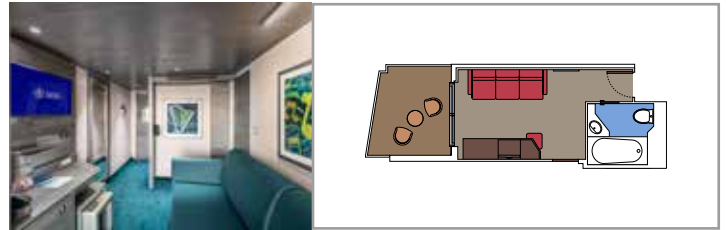

 Cabin size (m²)

 Balcony size (m²)

 Deck location

 Accommodating up to

SUITE AUREA

INCLUDED FACILITIES

- Some Suites have balcony with private whirlpool
- Spacious Wardrobe
- Sitting area with double sofa bed
- Comfortable double bed or single beds (on request)
- Bathroom with shower or bathtub, vanity area with hairdryers
- Interactive TV, telephone, safe, minibar and air conditioning
- Wifi connection available (for a fee)

The images are representative only. Size, layout and furniture may vary (within the same cabin category).

 Cabin size (m²)

 Balcony size (m²)

 Deck location

 Accommodating up to

BALCONY

INCLUDED FACILITIES

- Sitting area with sofa
- Comfortable double bed or single beds (on request)
- Bathroom with shower or bathtub, vanity area with hairdryers
- Interactive TV, telephone, safe, minibar and air conditioning
- Wifi connection available (for a fee)

DELUXE BALCONY WITH PARTIAL VIEW

BP

 ≈17
  ≈6
  8-14
  4

STUDIO BALCONY

BS

 ≈12
  ≈4
  13-14
  1

› Single use

The images are representative only. Size, layout and furniture may vary (within the same cabin category).

Cabin size (m²)

Balcony size (m²)

Deck location

Accommodating up to

OCEAN VIEW

INCLUDED FACILITIES

- Window with sea view
- Relaxing armchair
- Comfortable double bed or single beds (on request)
- Bathroom with shower or bathtub, vanity area with hairdryers
- Interactive TV, telephone, safe, minibar and air conditioning
- Wifi connection available (for a fee)