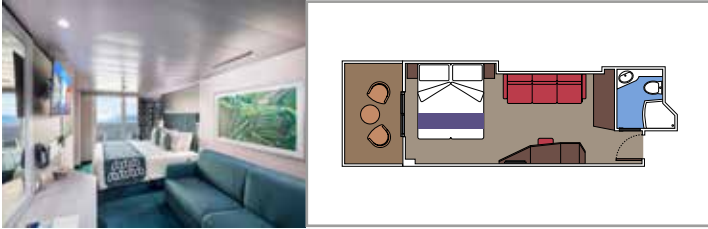

BALCONY

INCLUDED FACILITIES

- Sitting area with sofa
- Comfortable double bed or single beds (on request)
- Bathroom with shower or bathtub, vanity area with hairdryers
- Interactive TV, telephone, safe, minibar and air conditioning
- Wifi connection available (for a fee)

DELUXE BALCONY AUREA

BA

≈17
≈6
11-13
4

› Best ship position