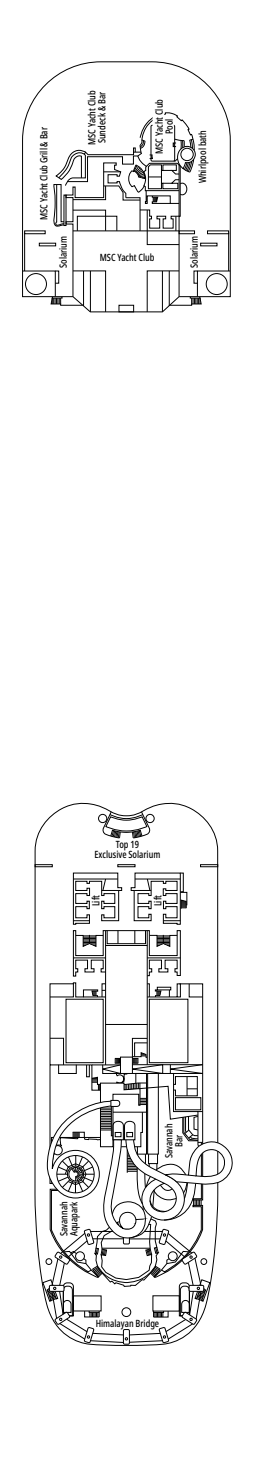

The images are representative only. Size, layout and furniture may vary (within the same cabin category).

 Cabin size (m²)

 Balcony size (m²)

 Deck location

 Accommodating up to

BALCONY

INCLUDED FACILITIES

- Sitting area with sofa
- Comfortable double bed or single beds (on request)
- Bathroom with shower or bathtub, vanity area with hairdryers
- Interactive TV, telephone, safe, minibar and air conditioning
- Wifi connection available (for a fee)

FACILITIES FOR GUESTS WITH DISABILITIES OR REDUCED MOBILITY

Cabin door width	85,5 cm
Cabin clearance	82,1 cm
Bathroom door width	90 cm
Size of cabin (floor space)	from ≈ 22 to ≈ 28 m ²
Size of bathroom	3,1 m ²
Is there a fold-down seat in the shower?	Yes
Height of seat from the floor	44 cm
Does the WC seat have grab rails?	Yes
Are wheelchairs available on board?	In limited numbers*
Are all decks/public areas accessible?	Yes
Are all lifeboats wheelchair-accessible?	No**
Do the lifts have deck indicators?	Visual, Audio & Braille
Can severely visually impaired/blind guests be catered for on the cruise?	Only with full-time carer

TV STUDIO & BAR

L'ATELIER BAR & ART

DECK 4
VIVALDI

DECK 5
MOZART

DECK 6
BEETHOVEN

DECK 7
VERDI

DECK 8
WAGNER

LE GRAND THÉÂTRE

DECK 14
TCHAIKOVSKY

DECK 15
MORRICONE

DECK 16
DEBUSSY

DECK 18
SCHUMANN

DECK 19
MENDELSSOHN