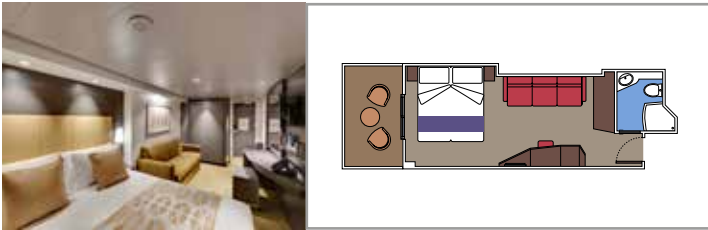

DELUXE BALCONY WITH PARTIAL VIEW

BP

≈17
≈6
8-14
4