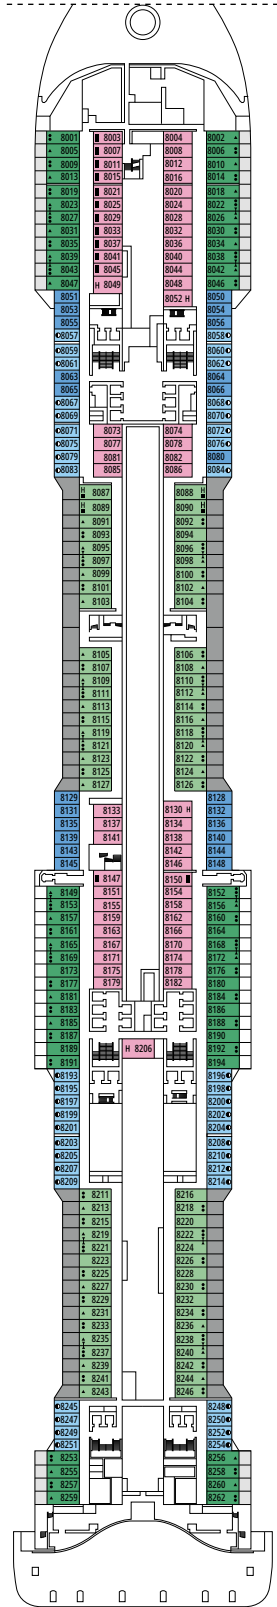

MSC YACHT CLUB DELUXE SUITE YC1

 ≈29
  ≈5
  14-18
  4

- › Sitting area with sofa
- › Spacious wardrobe

MSC YACHT CLUB INTERIOR SUITE YIN

 ≈17
  14-16
  2

- › Spacious wardrobe

The images are representative only. Size, layout and furniture may vary (within the same cabin category).

INTERIOR

Available in:

- › **Deluxe Interior (IR2)**
cabin size ≈22m²; medium deck location (deck 11-14)
- › **Deluxe Interior (IR1)**
cabin size ≈22m²; low deck location (deck 8-10)

Some cabins for guests with disabilities or reduced mobility have twin beds that can't be converted into double beds. The images are representative only; the size, layout and furniture may vary (within the same cabin category).

FACILITIES FOR GUESTS WITH DISABILITIES OR REDUCED MOBILITY

Cabin door width	85,5 cm
Cabin clearance	82,1 cm
Bathroom door width	90 cm
Size of cabin (floor space)	from ≈ 22 to ≈ 28 m ²
Size of bathroom	3,1 m ²
Is there a fold-down seat in the shower?	Yes
Height of seat from the floor	44 cm
Does the WC seat have grab rails?	Yes
Are wheelchairs available on board?	In limited numbers*
Are all decks/public areas accessible?	Yes
Are all lifeboats wheelchair-accessible?	No**
Do the lifts have deck indicators?	Visual, Audio & Braille
Can severely visually impaired/blind guests be catered for on the cruise?	Only with full-time carer

TV STUDIO & BAR

L'ATELIER BAR & ART

DECK 4
VIVALDI

DECK 5
MOZART

DECK 6
BEETHOVEN

DECK 7
VERDI

DECK 8
WAGNER

LE GRAND THÉÂTRE