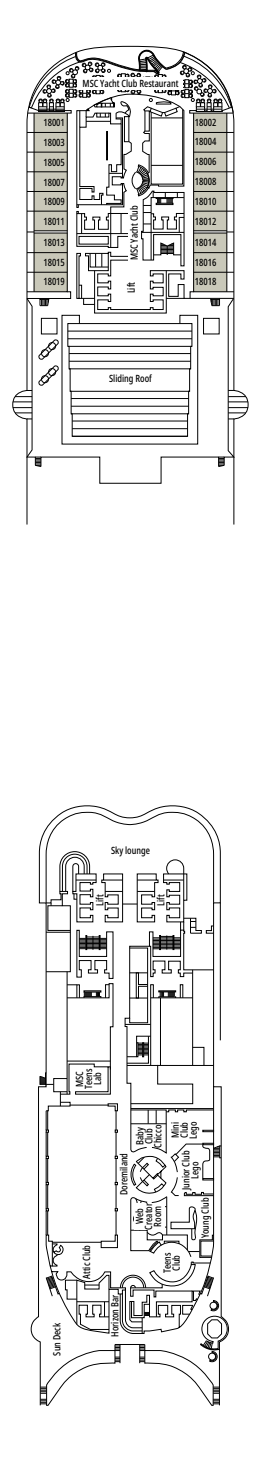

FACILITIES FOR GUESTS WITH DISABILITIES OR REDUCED MOBILITY

Cabin door width	85,5 cm
Cabin clearance	82,1 cm
Bathroom door width	90 cm
Size of cabin (floor space)	from ≈ 22 to ≈ 28 m ²
Size of bathroom	3,1 m ²
Is there a fold-down seat in the shower?	Yes
Height of seat from the floor	44 cm
Does the WC seat have grab rails?	Yes
Are wheelchairs available on board?	In limited numbers*
Are all decks/public areas accessible?	Yes
Are all lifeboats wheelchair-accessible?	No**
Do the lifts have deck indicators?	Visual, Audio & Braille
Can severely visually impaired/blind guests be catered for on the cruise?	Only with full-time carer

TV STUDIO & BAR

L'ATELIER BAR & ART

DECK 4
VIVALDI

DECK 5
MOZART

DECK 6
BEETHOVEN

DECK 7
VERDI

DECK 8
WAGNER

LE GRAND THÉÂTRE

DECK 14
TCHAIKOVSKY

DECK 15
MORRICONE

DECK 16
DEBUSSY

DECK 18
SCHUMANN

DECK 19
MENDELSSOHN