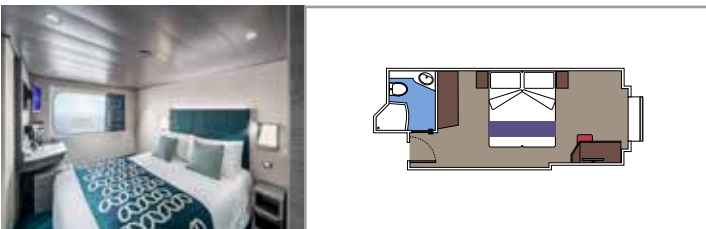

JUNIOR OCEAN VIEW

OM2

≈12
8
2

› Medium deck location