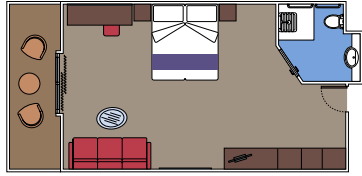

 Cabin size (m²)

 Balcony size (m²)

 Deck location

 Accommodating up to

SUITE AUREA

INCLUDED FACILITIES

- Some Suites have balcony with private whirlpool
- Spacious Wardrobe
- Sitting area with double sofa bed
- Comfortable double bed or single beds (on request)
- Bathroom with shower or bathtub, vanity area with hairdryers
- Interactive TV, telephone, safe, minibar and air conditioning
- Wifi connection available (for a fee)

The images are representative only. Size, layout and furniture may vary (within the same cabin category).

 Cabin size (m²)

 Balcony size (m²)

 Deck location

 Accommodating up to

BALCONY

INCLUDED FACILITIES

- Sitting area with sofa
- Comfortable double bed or single beds (on request)
- Bathroom with shower or bathtub, vanity area with hairdryers
- Interactive TV, telephone, safe, minibar and air conditioning
- Wifi connection available (for a fee)

 Balcony size (m²)

 Deck location

 Accommodating up to

FACILITIES FOR GUESTS WITH DISABILITIES OR REDUCED MOBILITY

DELUXE BALCONY WITH PARTIAL VIEW FOR GUESTS WITH DISABILITIES OR REDUCED MOBILITY

MSC YACHT CLUB

Available in:

- › **MSC Yacht Club Deluxe Suite (YC1)**
cabin size ≈29m²; balcony size ≈5m²; deck 15

BALCONY

Available in:

- › **Deluxe Balcony (BR3)**
cabin size ≈22m²; balcony size ≈16m²; high deck location (deck 13)
- › **Deluxe Balcony (BR2)**
cabin size ≈22m²; balcony size ≈16m²; medium deck location (deck 11-12)
- › **Deluxe Balcony (BR1)**
cabin size ≈21-22m²; balcony size ≈5-16m²; low deck location (deck 9-10)
- › **Deluxe Balcony with partial view (BP)**
cabin size ≈22m²; balcony size ≈16m²; deck 8-14