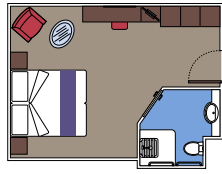

INTERIOR

Available in:

- › **Deluxe Interior (IR2)**
  cabin size ≈22m²; medium deck location (deck 11-14)
- › **Deluxe Interior (IR1)**
  cabin size ≈22m²; low deck location (deck 8-10)

Some cabins for guests with disabilities or reduced mobility have twin beds that can't be converted into double beds. The images are representative only; the size, layout and furniture may vary (within the same cabin category).

FACILITIES FOR GUESTS WITH DISABILITIES OR REDUCED MOBILITY

Cabin door width	85,5 cm
Cabin clearance	82,1 cm
Bathroom door width	90 cm
Size of cabin (floor space)	from ≈ 22 to ≈ 28 m²
Size of bathroom	3,1 m²
Is there a fold-down seat in the shower?	Yes
Height of seat from the floor	44 cm
Does the WC seat have grab rails?	Yes
Are wheelchairs available on board?	In limited numbers*
Are all decks/public areas accessible?	Yes
Are all lifeboats wheelchair-accessible?	No**
Do the lifts have deck indicators?	Visual, Audio & Braille
Can severely visually impaired/blind guests be catered for on the cruise?	Only with full-time carer

* Only for embarkation, disembarkation and emergencies.

** In the event of an emergency, dedicated personnel will help guests with disabilities or reduced mobility to board lifeboats.