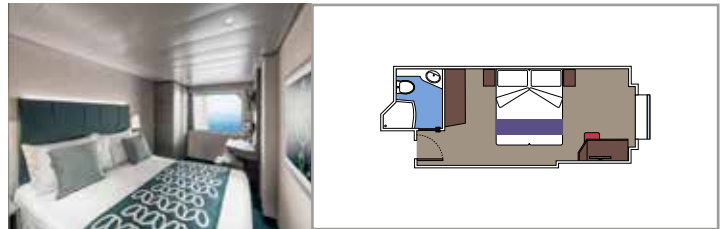

JUNIOR OCEAN VIEW WITH OBSTRUCTED VIEW

OO

≈12
8
2

The images are representative only. Size, layout and furniture may vary (within the same cabin category).

Cabin size (m²)

Balcony size (m²)

Deck location

Accommodating up to