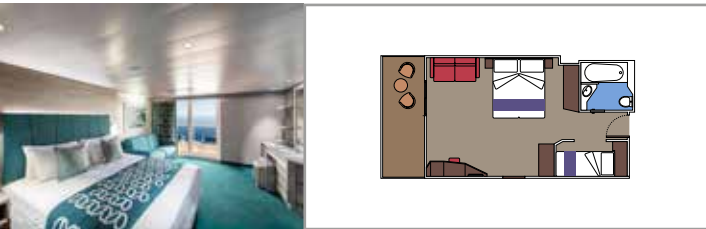

 Cabin size (m²)

 Balcony size (m²)

 Deck location

 Accommodating up to

SUITE AUREA

INCLUDED FACILITIES

- Some Suites have balcony with private whirlpool
- Spacious Wardrobe
- Sitting area with double sofa bed
- Comfortable double bed or single beds (on request)
- Bathroom with shower or bathtub, vanity area with hairdryers
- Interactive TV, telephone, safe, minibar and air conditioning
- Wifi connection available (for a fee)

SLJ

 ≈27
  ≈26-30
  9-13
  4

- > Balcony with its own private whirlpool bath
- > Sitting area with double sofa bed
- > Spacious wardrobe

PREMIUM SUITE AUREA

SL1

 ≈25
  ≈3-14
  9-14
  6

- > Spacious wardrobe

The images are representative only. Size, layout and furniture may vary (within the same cabin category).

 Cabin size (m²)

 Balcony size (m²)

 Deck location

 Accommodating up to

BALCONY

INCLUDED FACILITIES

- Sitting area with sofa
- Comfortable double bed or single beds (on request)
- Bathroom with shower or bathtub, vanity area with hairdryers
- Interactive TV, telephone, safe, minibar and air conditioning
- Wifi connection available (for a fee)

 Cabin size (m²)

 Balcony size (m²)

 Deck location

 Accommodating up to

OCEAN VIEW

INCLUDED FACILITIES

- Window with sea view
- Relaxing armchair
- Comfortable double bed or single beds (on request)
- Bathroom with shower or bathtub, vanity area with hairdryers
- Interactive TV, telephone, safe, minibar and air conditioning
- Wifi connection available (for a fee)