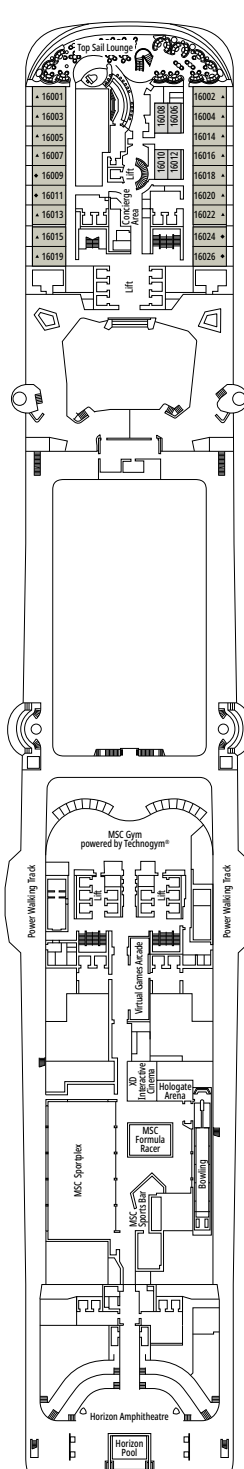

DECK 16
GREAT BARRIER REEF