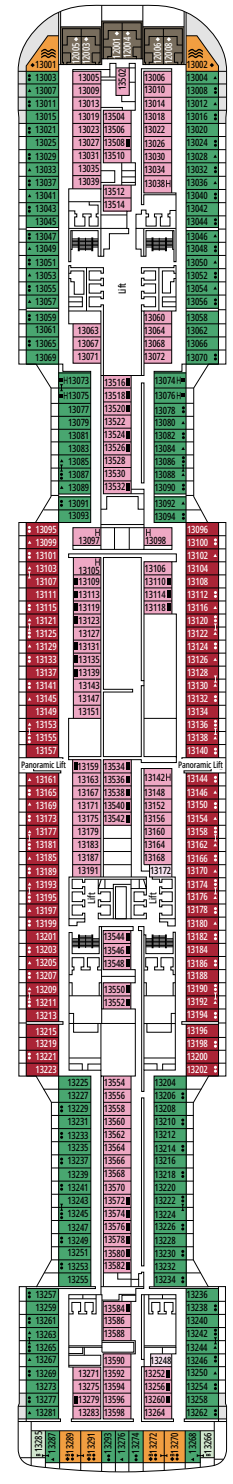

DECK 13
ZAKYNTHOS