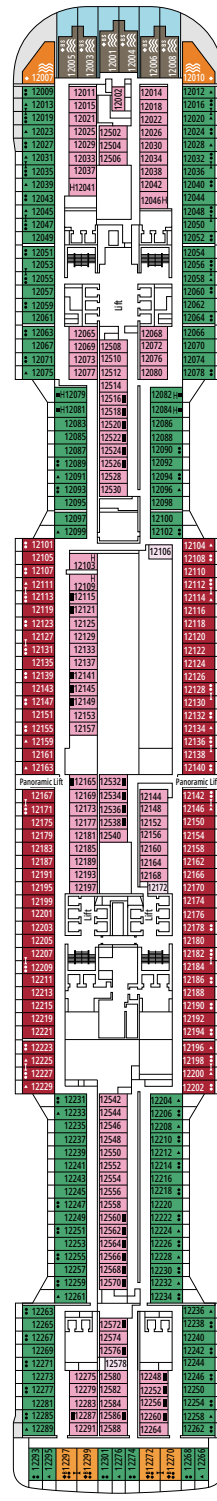

DECK 12
RAPA NUI