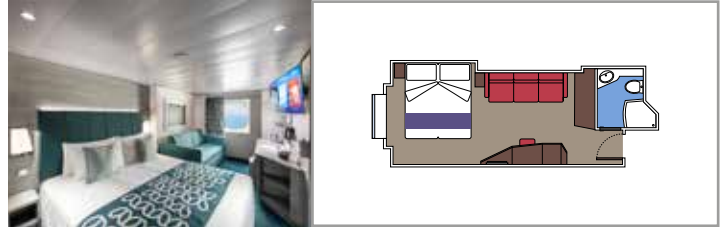

 Cabin size (m²)

 Balcony size (m²)

 Deck location

 Accommodating up to

SUITE AUREA

INCLUDED FACILITIES

- Some Suites have balcony with private whirlpool
- Spacious Wardrobe
- Sitting area with double sofa bed
- Comfortable double bed or single beds (on request)
- Bathroom with shower or bathtub, vanity area with hairdryers
- Interactive TV, telephone, safe, minibar and air conditioning
- Wifi connection available (for a fee)

The images are representative only. Size, layout and furniture may vary (within the same cabin category).

 Cabin size (m²)

 Balcony size (m²)

 Deck location

 Accommodating up to

BALCONY

INCLUDED FACILITIES

- Sitting area with sofa
- Comfortable double bed or single beds (on request)
- Bathroom with shower or bathtub, vanity area with hairdryers
- Interactive TV, telephone, safe, minibar and air conditioning
- Wifi connection available (for a fee)

 Cabin size (m²)

 Balcony size (m²)

 Deck location

 Accommodating up to

OCEAN VIEW

INCLUDED FACILITIES

- Window with sea view
- Relaxing armchair
- Comfortable double bed or single beds (on request)
- Bathroom with shower or bathtub, vanity area with hairdryers
- Interactive TV, telephone, safe, minibar and air conditioning
- Wifi connection available (for a fee)

PREMIUM OCEAN VIEW

OL2

 ≈25
  9-11
  6

› Medium deck location

DELUXE OCEAN VIEW

OR1

 ≈16
  5
  4

› Low deck location