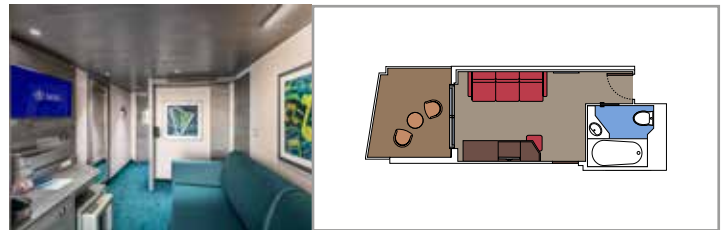

The images are representative only. Size, layout and furniture may vary (within the same cabin category).

 Cabin size (m²)

 Balcony size (m²)

 Deck location

 Accommodating up to

BALCONY

INCLUDED FACILITIES

- Sitting area with sofa
- Comfortable double bed or single beds (on request)
- Bathroom with shower or bathtub, vanity area with hairdryers
- Interactive TV, telephone, safe, minibar and air conditioning
- Wifi connection available (for a fee)

DELUXE BALCONY WITH PARTIAL VIEW

BP

 ≈17
  ≈6
  8-14
  4

STUDIO BALCONY

BS

 ≈12
  ≈4
  13-14
  1

› Single use

The images are representative only. Size, layout and furniture may vary (within the same cabin category).

 Cabin size (m²)

 Balcony size (m²)

 Deck location

 Accommodating up to

OCEAN VIEW

INCLUDED FACILITIES

- Window with sea view
- Relaxing armchair
- Comfortable double bed or single beds (on request)
- Bathroom with shower or bathtub, vanity area with hairdryers
- Interactive TV, telephone, safe, minibar and air conditioning
- Wifi connection available (for a fee)