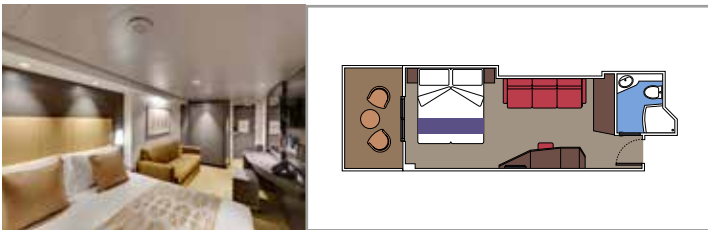

DELUXE BALCONY WITH PARTIAL VIEW

BP

≈17
≈6
8-14
4