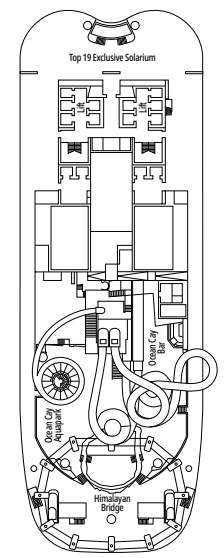

Top 19 Exclusive Solarium

DECK 19
PALAU