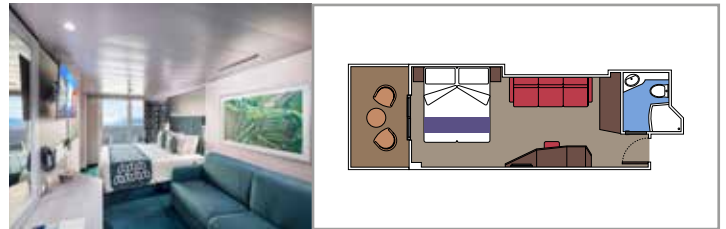

DELUXE BALCONY

BR1

≈17
≈6
8-10
4

› Low deck location