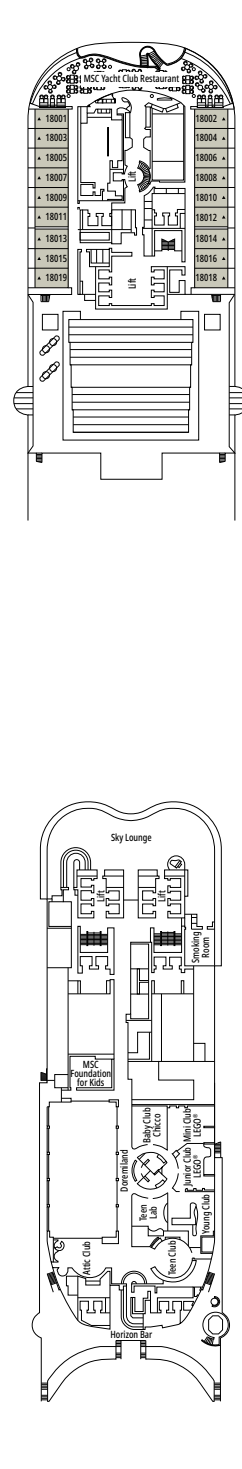

DECK 18
PORTUGUESE ISLAND