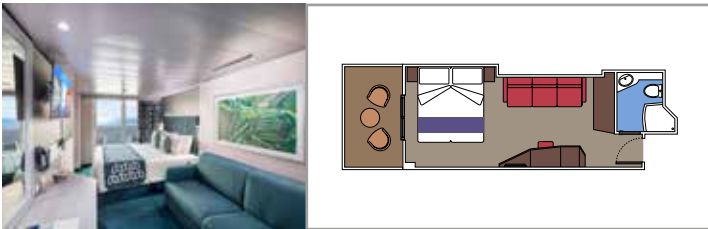

DELUXE BALCONY

BR2

≈17
≈6
11-12
4

› Medium deck location