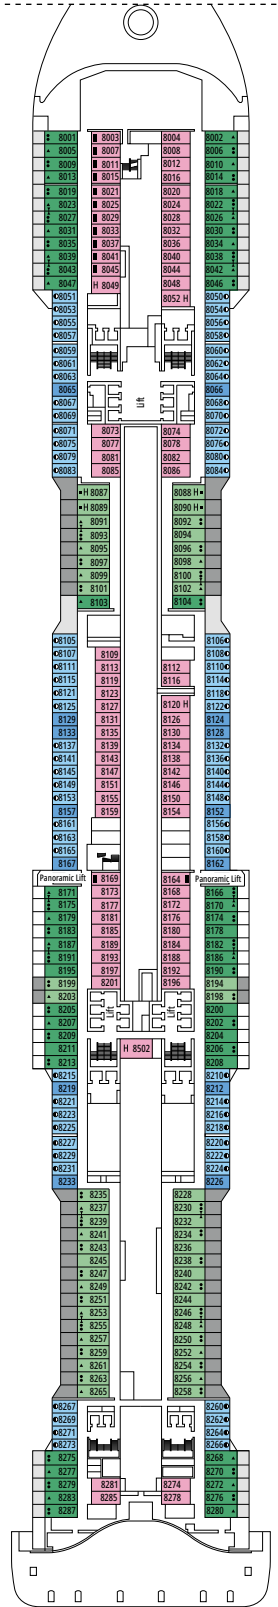

MSC YACHT CLUB DELUXE SUITE YC1

 ≈29
  ≈5
  14-18
  4

- › Sitting area with sofa
- › Spacious wardrobe

MSC YACHT CLUB INTERIOR SUITE YIN

 ≈17
  14-16
  2

- › Spacious wardrobe

The images are representative only. Size, layout and furniture may vary (within the same cabin category).

DELUXE INTERIOR

IR2

 ≈17
  11-14
  4

› Medium deck location

DELUXE INTERIOR

IR1

 ≈17
  5-10
  4

› Low deck location

FACILITIES FOR GUESTS WITH DISABILITIES OR REDUCED MOBILITY

Cabin door width	85,5 cm
Cabin clearance	82,1 cm
Bathroom door width	90 cm
Size of cabin (floor space)	from ≈ 22 to ≈ 28 m ²
Size of bathroom	3,1 m ²
Is there a fold-down seat in the shower?	Yes
Height of seat from the floor	44 cm
Does the WC seat have grab rails?	Yes
Are wheelchairs available on board?	In limited numbers*
Are all decks/public areas accessible?	Yes
Are all lifeboats wheelchair-accessible?	No**
Do the lifts have deck indicators?	Visual, Audio & Braille
Can severely visually impaired/blind guests be catered for on the cruise?	Only with full-time carer

TV STUDIO & BAR

L'ATELIER DU VOYAGEUR

DECK 4
SAINT HELENA

DECK 5
ELBE RIVER

DECK 6
OCEAN CAY

DECK 7
GALÁPAGOS

DECK 8
MARION ISLAND

DELPHI THEATRE