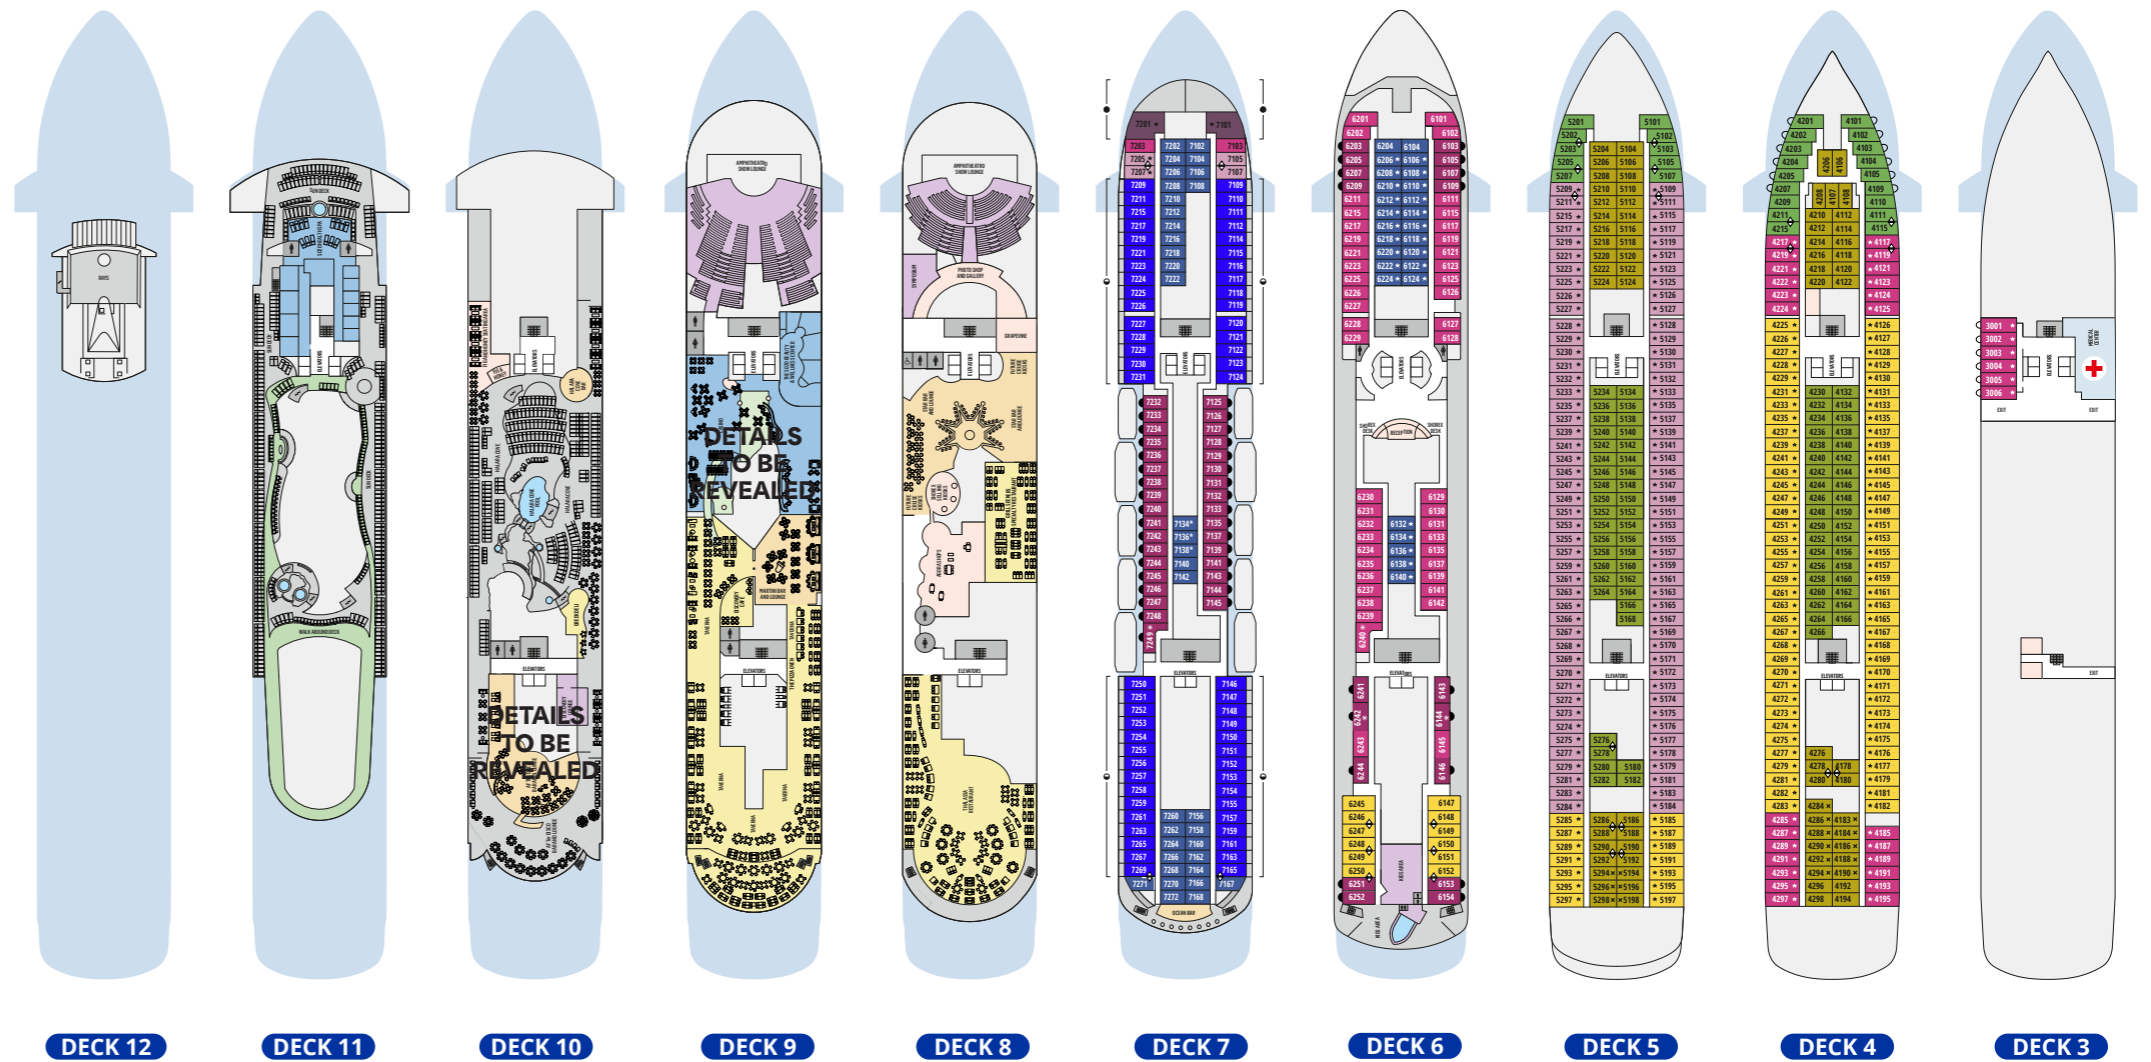

## SYMBOL LEGEND

- None 2 lower beds
- ▲ 3rd berth
- ✕ 2 lower and 2 upper beds
- ★ Sofa bed
- ✳ Jet tubs (Grand Suites only)
- ⏏ Porthole
- ♿ Wheelchair accessible
- ↔ Interconnecting rooms
- ⬮ Obstructed view

## PLACES TO HAVE FUN

- Deck 10** Fig & Honey, Halara Cove Bar, Discovery Lounge, AFTER Disco Bar and Lounge
- Deck 9** Amphitheatro Show Lounge-upper level, Martini Bar and Lounge
- Deck 8** Amphitheatro Show Lounge-lower level, Grapevine, Star Bar and Lounge
- Deck 7** Ocean Bar
- Deck 6** Kids Club

## PLACES TO TREAT YOURSELF

- Deck 11** Sozo Health Spa, Sun Deck, Walk Around Deck
- Deck 10** Halara Cove & Pool,
- Deck 9** The Sozo Beauty & Wellness Center,
- Deck 8** Symposium, Photo Shop and Gallery, Agora Shops
- Deck 6** Reception and Shorex Desk
- Deck 3** Medical Center

Deckplans and stateroom layouts are given purely as a guide. Size and layout may vary within the same category.

CATEGORY	DECK	DESCRIPTION	NUMBER OF STATEROOMS
INTERIOR COSMOS CABINS			
IA	4/5	Double bed with 2 single mattresses or twin beds, 3rd/4th upper beds	61
IB	4/5	Double bed with 2 single mattresses	89
IC	6/7	Twin beds or double bed with 2 single mattresses, 3rd/4th upper beds	63
EXTERIOR COSMOS CABINS			
XA	4/5	Double bed with 2 single mattresses	28
XBO	6/7	Double bed with 2 single mattresses or twin beds, 3rd/4th upper beds or single sofa bed	52
XB	3/4/6/7	Double bed with 2 single mattresses or twin beds, 3rd/4th upper beds or single sofa bed	80
XC	4/5	Double bed with 2 single mattresses and a single sofa bed	88
XD	5/6/7	Double bed with 2 single mattresses and a single sofa bed	110
BA	7	Double bed with 2 single mattresses	60
DREAM SUITES			
SG Grand Dream Suites	7	Double bed with 2 single mattresses and 3rd lower bed	2