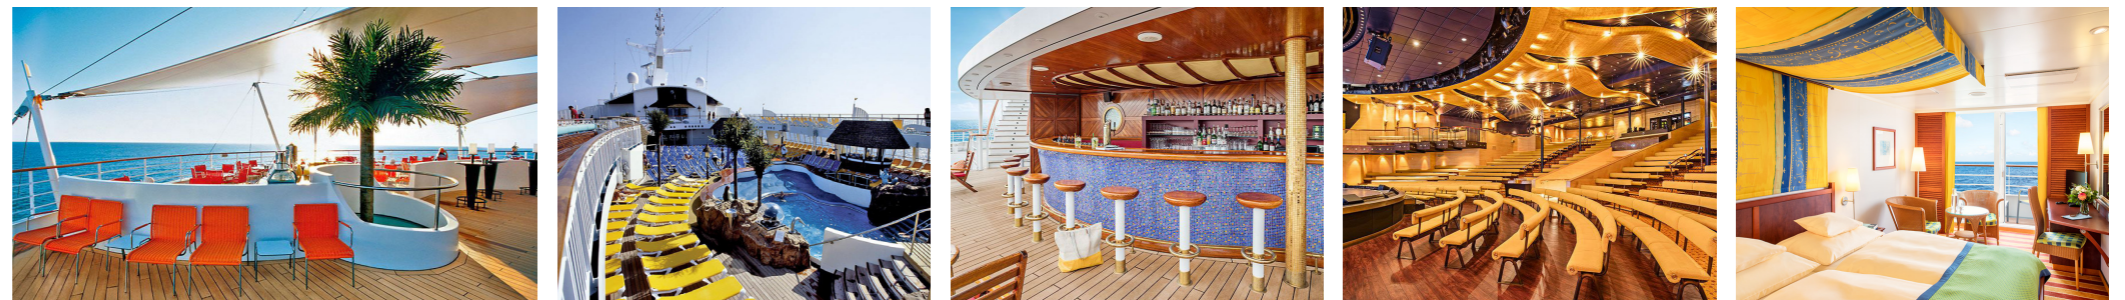

ONBOARD CELESTYAL DISCOVERY

SYMBOL LEGEND

- None 2 lower beds
- ▲ 3rd berth
- ✕ 2 lower and 2 upper beds
- ★ Sofa bed
- ✳ Jet tubs (Grand Suites only)
- ⏏ Porthole
- ♿ Wheelchair accessible
- ↔ Interconnecting rooms
- ⬮ Obstructed view

PLACES TO HAVE A GOOD MEAL

- **Deck 10** Greek Deli
- **Deck 9** The Taverna and The Pizza Oven
- **Deck 8** Grill Seekers - Specialty Restaurant and Thalassa Restaurant

PLACES TO HAVE FUN

- **Deck 10** Fig & Honey, Halara Cove Bar, Discovery Lounge, AFTER Disco Bar and Lounge
- **Deck 9** Amphitheatro Show Lounge-upper level, Martini Bar and Lounge
- **Deck 8** Amphitheatro Show Lounge-lower level, Grapevine, Star Bar and Lounge
- **Deck 7** Ocean Bar
- **Deck 6** Kids Club

PLACES TO TREAT YOURSELF

- **Deck 11** Sozo Health Spa, Sun Deck, Walk Around Deck
- **Deck 10** Halara Cove & Pool,
- **Deck 9** The Sozo Beauty & Wellness Center,
- **Deck 8** Symposium, Photo Shop and Gallery, Agora Shops
- **Deck 6** Reception and Shorex Desk
- **Deck 3** Medical Center

YOUR SHIP

- 1266 guests in 633 cabins, 62 with private balcony
- All cabins are equipped with telephone, hairdryer, safety deposit box and TV
- WiFi and doctor onboard at extra cost

Length 202,85 m
Tonnage 42,2 grt
Flag Malta

Deckplans and stateroom layouts are given purely as a guide. Size and layout may vary within the same category.