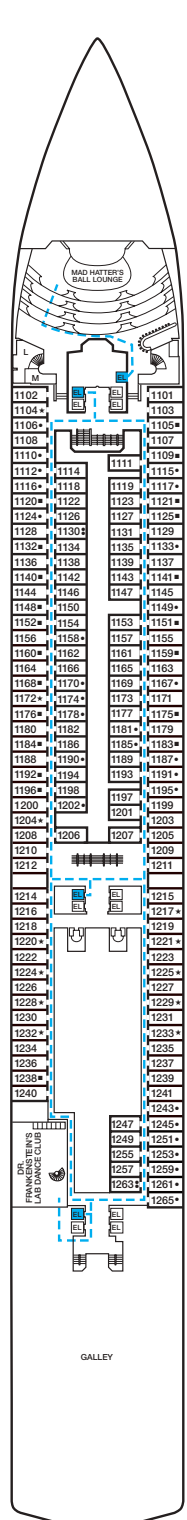

CARNIVAL MIRACLE®

ACCOMMODATIONS SYMBOL LEGEND

- ★ 2 Twin Beds (convert to King) and Single Sofa Bed
- 2 Twin Beds (convert to King) and 1 Upper Pullman
- ◆ 2 Twin Beds (convert to King) and 2 Upper Pullmans
- 2 Twin Beds (convert to King), Single Sofa Bed and 1 Upper Pullman
- † 2 Twin Beds (convert to King) and Double Sofa Bed

- △ Connecting staterooms (ideal for families and groups of friends)
- U Unisex Wheelchair Accessible Restroom
- Accessible Routes including Ramps
- Modified Staterooms, Restrooms, Elevators, Lifts and other Accessible Areas

Gross Tonnage: 88,500 Length: 963 Feet Beam: 106 Feet Cruising Speed: 22 Knots
Guest Capacity: 2,124 (Double Occupancy) Total Staff: 930 Registry: Panama

Riviera • Deck 1

Promenade • Deck 2

Atlantic • Deck 3

Main • Deck 4

Upper • Deck 5

Empress • Deck 6

Verandah • Deck 7

Panorama • Deck 8

Lido • Deck 9

Sun • Deck 10

Sky • Deck 12