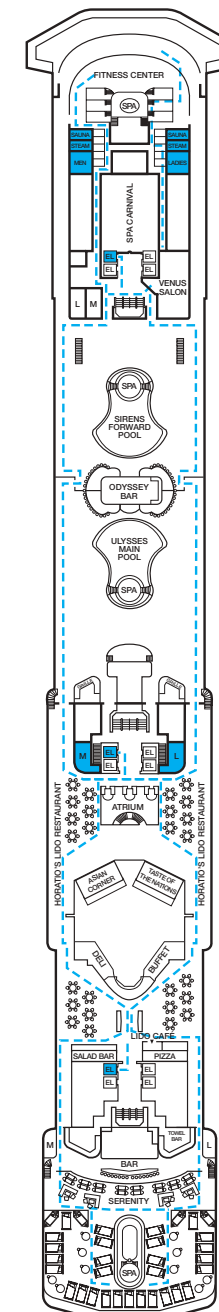

CARNIVAL MIRACLE®

ACCOMMODATIONS SYMBOL LEGEND

- ★ 2 Twin Beds (convert to King) and Single Sofa Bed
- 2 Twin Beds (convert to King) and 1 Upper Pullman
- ◆ 2 Twin Beds (convert to King) and 2 Upper Pullmans
- 2 Twin Beds (convert to King), Single Sofa Bed and 1 Upper Pullman
- † 2 Twin Beds (convert to King) and Double Sofa Bed

- △ Connecting staterooms (ideal for families and groups of friends)
- U Unisex Wheelchair Accessible Restroom
- Accessible Routes including Ramps
- Modified Staterooms, Restrooms, Elevators, Lifts and other Accessible Areas

Gross Tonnage: 88,500 Length: 963 Feet Beam: 106 Feet Cruising Speed: 22 Knots
Guest Capacity: 2,124 (Double Occupancy) Total Staff: 930 Registry: Panama

Riviera • Deck 1

Promenade • Deck 2

Atlantic • Deck 3

Main • Deck 4

Upper • Deck 5

Empress • Deck 6

Verandah • Deck 7

Panorama • Deck 8

Lido • Deck 9

Sun • Deck 10

Sky • Deck 12