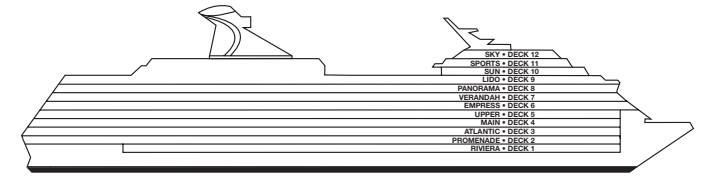

CARNIVAL MIRACLE®

ACCOMMODATIONS SYMBOL LEGEND

- ★ 2 Twin Beds (convert to King) and Single Sofa Bed
- 2 Twin Beds (convert to King) and 1 Upper Pullman
- ◆ 2 Twin Beds (convert to King) and 2 Upper Pullmans
- 2 Twin Beds (convert to King), Single Sofa Bed and 1 Upper Pullman
- † 2 Twin Beds (convert to King) and Double Sofa Bed

Gross Tonnage: 88,500 Length: 963 Feet Beam: 106 Feet Cruising Speed: 22 Knots
Guest Capacity: 2,124 (Double Occupancy) Total Staff: 930 Registry: Panama

Riviera • Deck 1

Promenade • Deck 2

Atlantic • Deck 3