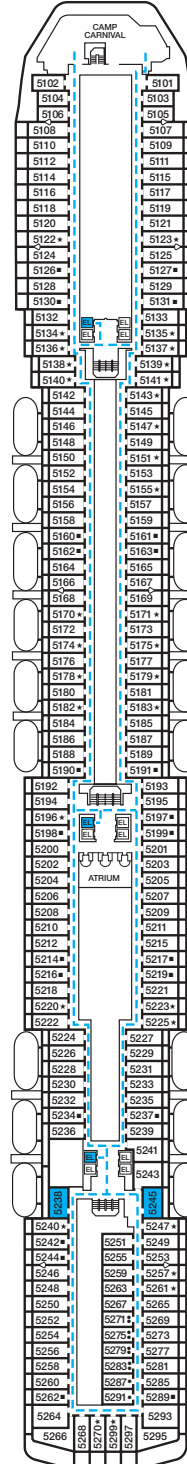

CARNIVAL MIRACLE®

ACCOMMODATIONS SYMBOL LEGEND

- ★ 2 Twin Beds (convert to King) and Single Sofa Bed
- 2 Twin Beds (convert to King) and 1 Upper Pullman
- ◆ 2 Twin Beds (convert to King) and 2 Upper Pullmans
- 2 Twin Beds (convert to King), Single Sofa Bed and 1 Upper Pullman
- † 2 Twin Beds (convert to King) and Double Sofa Bed

- △ Connecting staterooms (ideal for families and groups of friends)
- U Unisex Wheelchair Accessible Restroom
- Accessible Routes including Ramps
- Modified Staterooms, Restrooms, Elevators, Lifts and other Accessible Areas

Gross Tonnage: 88,500 Length: 963 Feet Beam: 106 Feet Cruising Speed: 22 Knots
Guest Capacity: 2,124 (Double Occupancy) Total Staff: 930 Registry: Panama

Riviera • Deck 1

Promenade • Deck 2

Atlantic • Deck 3

Main • Deck 4

Upper • Deck 5

Empress • Deck 6

Verandah • Deck 7

Panorama • Deck 8

Lido • Deck 9

Sun • Deck 10

Sky • Deck 12