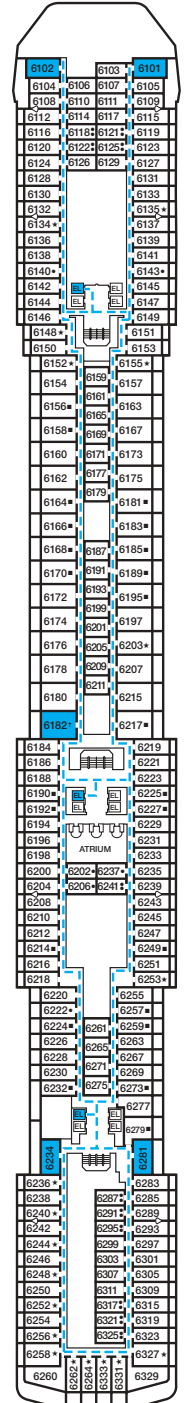

CARNIVAL MIRACLE®

ACCOMMODATIONS SYMBOL LEGEND

- ★ 2 Twin Beds (convert to King) and Single Sofa Bed
- 2 Twin Beds (convert to King) and 1 Upper Pullman
- ◆ 2 Twin Beds (convert to King) and 2 Upper Pullmans
- 2 Twin Beds (convert to King), Single Sofa Bed and 1 Upper Pullman
- † 2 Twin Beds (convert to King) and Double Sofa Bed

- △ Connecting staterooms (ideal for families and groups of friends)
- U Unisex Wheelchair Accessible Restroom
- Accessible Routes including Ramps
- Modified Staterooms, Restrooms, Elevators, Lifts and other Accessible Areas

Gross Tonnage: 88,500 Length: 963 Feet Beam: 106 Feet Cruising Speed: 22 Knots
Guest Capacity: 2,124 (Double Occupancy) Total Staff: 930 Registry: Panama

Riviera • Deck 1

Promenade • Deck 2

Atlantic • Deck 3

Main • Deck 4

Upper • Deck 5

Empress • Deck 6

Verandah • Deck 7

Panorama • Deck 8

Lido • Deck 9

Sun • Deck 10

Sky • Deck 12