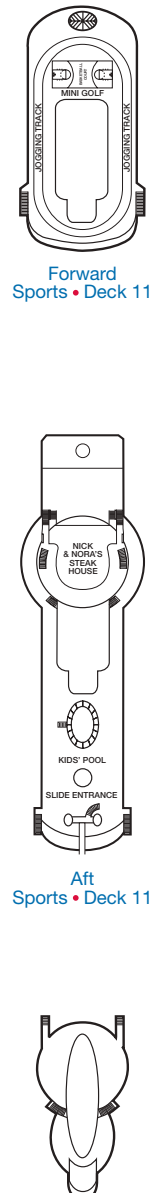

CARNIVAL MIRACLE®

ACCOMMODATIONS SYMBOL LEGEND

- ★ 2 Twin Beds (convert to King) and Single Sofa Bed
- 2 Twin Beds (convert to King) and 1 Upper Pullman
- ◆ 2 Twin Beds (convert to King) and 2 Upper Pullmans
- 2 Twin Beds (convert to King), Single Sofa Bed and 1 Upper Pullman
- † 2 Twin Beds (convert to King) and Double Sofa Bed

- △ Connecting staterooms (ideal for families and groups of friends)
- U Unisex Wheelchair Accessible Restroom
- Accessible Routes including Ramps
- Modified Staterooms, Restrooms, Elevators, Lifts and other Accessible Areas

Gross Tonnage: 88,500 Length: 963 Feet Beam: 106 Feet Cruising Speed: 22 Knots
Guest Capacity: 2,124 (Double Occupancy) Total Staff: 930 Registry: Panama

Riviera • Deck 1

Promenade • Deck 2

Atlantic • Deck 3

Main • Deck 4

Upper • Deck 5

Empress • Deck 6

Verandah • Deck 7

Panorama • Deck 8

Lido • Deck 9

Sun • Deck 10

Sky • Deck 12