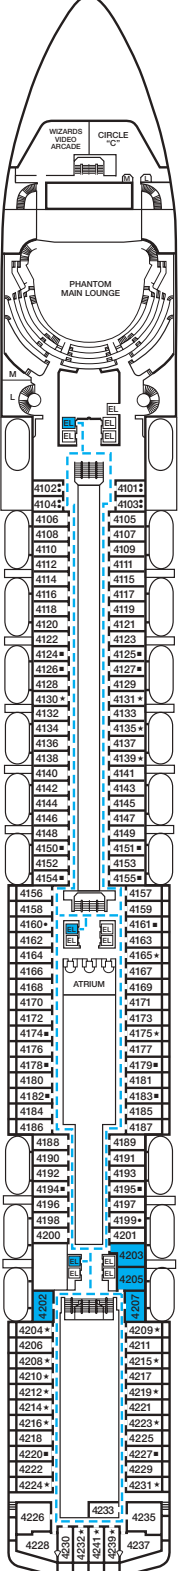

CARNIVAL MIRACLE®

ACCOMMODATIONS SYMBOL LEGEND

- ★ 2 Twin Beds (convert to King) and Single Sofa Bed
- 2 Twin Beds (convert to King) and 1 Upper Pullman
- ◆ 2 Twin Beds (convert to King) and 2 Upper Pullmans
- 2 Twin Beds (convert to King), Single Sofa Bed and 1 Upper Pullman
- † 2 Twin Beds (convert to King) and Double Sofa Bed

Gross Tonnage: 88,500 Length: 963 Feet Beam: 106 Feet Cruising Speed: 22 Knots
Guest Capacity: 2,124 (Double Occupancy) Total Staff: 930 Registry: Panama

Riviera • Deck 1

Promenade • Deck 2

Atlantic • Deck 3

Main • Deck 4

Upper • Deck 5

Empress • Deck 6

Verandah • Deck 7

Panorama • Deck 8

Lido • Deck 9

Sun • Deck 10

Sky • Deck 12