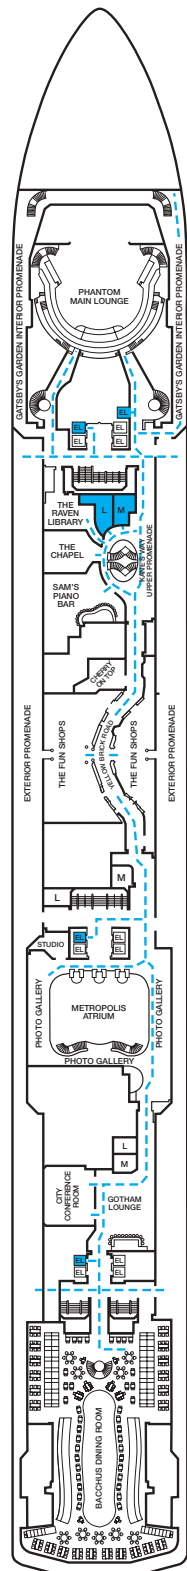

CARNIVAL MIRACLE®

ACCOMMODATIONS SYMBOL LEGEND

- ★ 2 Twin Beds (convert to King) and Single Sofa Bed
- 2 Twin Beds (convert to King) and 1 Upper Pullman
- ◆ 2 Twin Beds (convert to King) and 2 Upper Pullmans
- 2 Twin Beds (convert to King), Single Sofa Bed and 1 Upper Pullman
- † 2 Twin Beds (convert to King) and Double Sofa Bed

- △ Connecting staterooms (ideal for families and groups of friends)
- U Unisex Wheelchair Accessible Restroom
- Accessible Routes including Ramps
- Modified Staterooms, Restrooms, Elevators, Lifts and other Accessible Areas

Gross Tonnage: 88,500 Length: 963 Feet Beam: 106 Feet Cruising Speed: 22 Knots
Guest Capacity: 2,124 (Double Occupancy) Total Staff: 930 Registry: Panama

Riviera • Deck 1

Promenade • Deck 2

Atlantic • Deck 3

Main • Deck 4

Upper • Deck 5

Empress • Deck 6

Verandah • Deck 7

Panorama • Deck 8

Lido • Deck 9

Sun • Deck 10

Sky • Deck 12