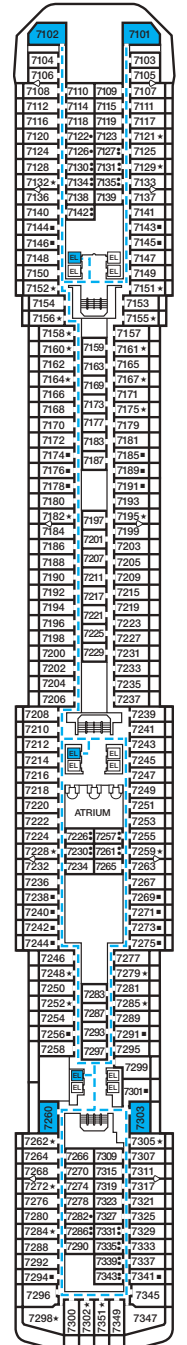

CARNIVAL MIRACLE®

ACCOMMODATIONS SYMBOL LEGEND

- ★ 2 Twin Beds (convert to King) and Single Sofa Bed
- 2 Twin Beds (convert to King) and 1 Upper Pullman
- ◆ 2 Twin Beds (convert to King) and 2 Upper Pullmans
- 2 Twin Beds (convert to King), Single Sofa Bed and 1 Upper Pullman
- † 2 Twin Beds (convert to King) and Double Sofa Bed

- △ Connecting staterooms (ideal for families and groups of friends)
- U Unisex Wheelchair Accessible Restroom
- Accessible Routes including Ramps
- Modified Staterooms, Restrooms, Elevators, Lifts and other Accessible Areas

Gross Tonnage: 88,500 Length: 963 Feet Beam: 106 Feet Cruising Speed: 22 Knots
Guest Capacity: 2,124 (Double Occupancy) Total Staff: 930 Registry: Panama

Riviera • Deck 1

Promenade • Deck 2

Atlantic • Deck 3

Main • Deck 4

Upper • Deck 5

Empress • Deck 6

Verandah • Deck 7

Panorama • Deck 8

Lido • Deck 9

Sun • Deck 10

Sky • Deck 12