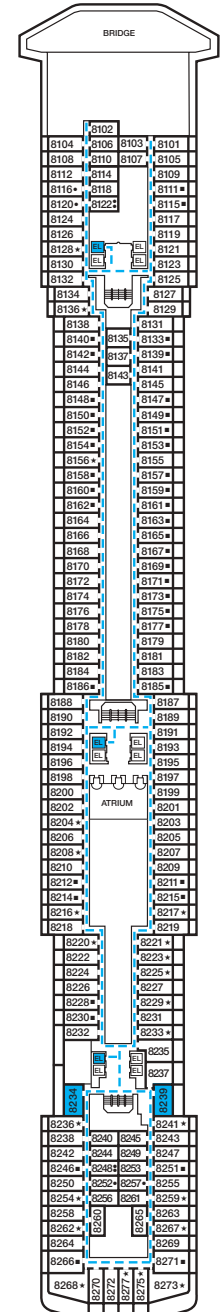

CARNIVAL MIRACLE®

ACCOMMODATIONS SYMBOL LEGEND

- ★ 2 Twin Beds (convert to King) and Single Sofa Bed
- 2 Twin Beds (convert to King) and 1 Upper Pullman
- ◆ 2 Twin Beds (convert to King) and 2 Upper Pullmans
- 2 Twin Beds (convert to King), Single Sofa Bed and 1 Upper Pullman
- † 2 Twin Beds (convert to King) and Double Sofa Bed

Gross Tonnage: 88,500 Length: 963 Feet Beam: 106 Feet Cruising Speed: 22 Knots
Guest Capacity: 2,124 (Double Occupancy) Total Staff: 930 Registry: Panama

Riviera • Deck 1

Promenade • Deck 2

Atlantic • Deck 3

Main • Deck 4

Upper • Deck 5

Empress • Deck 6

Verandah • Deck 7

Panorama • Deck 8

Lido • Deck 9

Sun • Deck 10

Sky • Deck 12

DECK PLAN & ACCOMMODATIONS

CARNIVAL MIRACLE

Réservez votre croisière sur www.croisiere-club.com