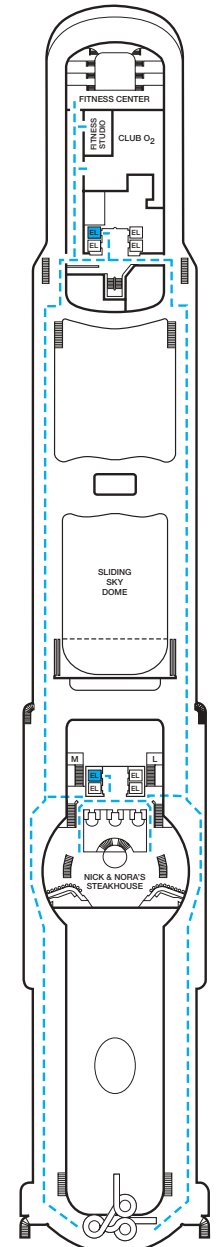

CARNIVAL MIRACLE®

ACCOMMODATIONS SYMBOL LEGEND

- ★ 2 Twin Beds (convert to King) and Single Sofa Bed
- 2 Twin Beds (convert to King) and 1 Upper Pullman
- ◆ 2 Twin Beds (convert to King) and 2 Upper Pullmans
- 2 Twin Beds (convert to King), Single Sofa Bed and 1 Upper Pullman
- † 2 Twin Beds (convert to King) and Double Sofa Bed

- △ Connecting staterooms (ideal for families and groups of friends)
- U Unisex Wheelchair Accessible Restroom
- Accessible Routes including Ramps
- Modified Staterooms, Restrooms, Elevators, Lifts and other Accessible Areas

Gross Tonnage: 88,500 Length: 963 Feet Beam: 106 Feet Cruising Speed: 22 Knots
Guest Capacity: 2,124 (Double Occupancy) Total Staff: 930 Registry: Panama

Riviera • Deck 1

Promenade • Deck 2

Atlantic • Deck 3

Main • Deck 4

Upper • Deck 5

Empress • Deck 6

Verandah • Deck 7

Panorama • Deck 8

Lido • Deck 9

Sun • Deck 10

Sky • Deck 12