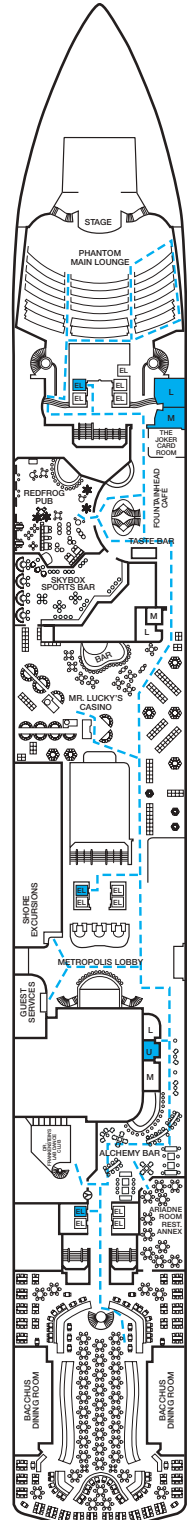

CARNIVAL MIRACLE®

ACCOMMODATIONS SYMBOL LEGEND

- ★ 2 Twin Beds (convert to King) and Single Sofa Bed
- 2 Twin Beds (convert to King) and 1 Upper Pullman
- ◆ 2 Twin Beds (convert to King) and 2 Upper Pullmans
- 2 Twin Beds (convert to King), Single Sofa Bed and 1 Upper Pullman
- † 2 Twin Beds (convert to King) and Double Sofa Bed

- △ Connecting staterooms (ideal for families and groups of friends)
- U Unisex Wheelchair Accessible Restroom
- Accessible Routes including Ramps
- Modified Staterooms, Restrooms, Elevators, Lifts and other Accessible Areas

Gross Tonnage: 88,500 Length: 963 Feet Beam: 106 Feet Cruising Speed: 22 Knots
Guest Capacity: 2,124 (Double Occupancy) Total Staff: 930 Registry: Panama

Riviera • Deck 1

Promenade • Deck 2

Atlantic • Deck 3

Main • Deck 4

Upper • Deck 5

Empress • Deck 6

Verandah • Deck 7

Panorama • Deck 8

Lido • Deck 9

Sun • Deck 10

Sky • Deck 12