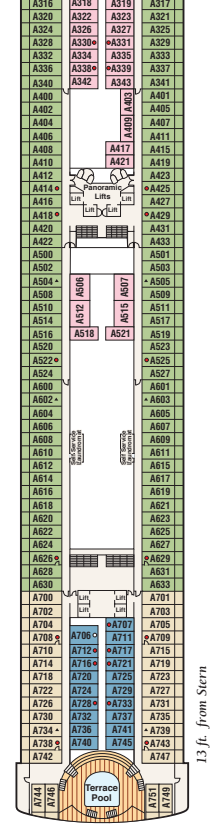

Diamond Princess® deck plans

← AFT

FORWARD →

Sky/Star 17/18

Sports 16

Sun 15

Lido 14

Aloha 12

Baja 11

↓ AFT

110 ft. from Bow

176 ft. from Bow

580 ft. from Stern

176 ft. from Bow

13 ft. from Stern

8 ft. from Stern