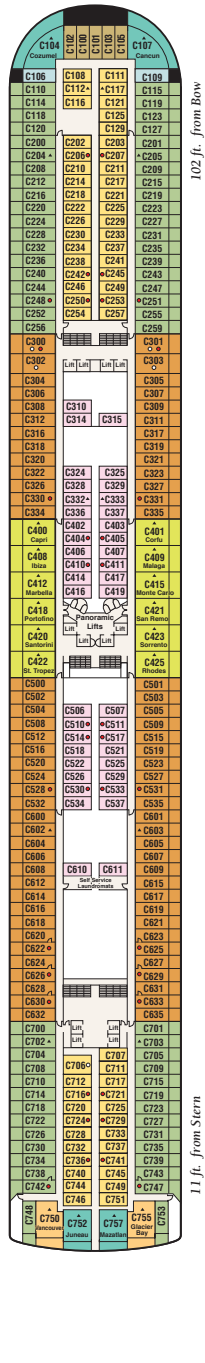

Diamond Princess® deck plans

← AFT

FORWARD →

Sky/Star 17/18

Sports 16

Sun 15

Lido 14

Aloha 12

Baja 11

↓ AFT

110 ft. from Bow

176 ft. from Bow

580 ft. from Stern

176 ft. from Bow

13 ft. from Stern

8 ft. from Stern

WATCH
For detailed deck plans & virtual tours of every type of stateroom available visit:
princess.com/ships

Note: Some areas of the ship are not accessible to wheelchairs and scooters. Distances shown are from the bow (forward) to stern (aft) to the nearest stateroom.

Caribe 10

Dolphin 9

Emerald 8

Promenade 7

Fiesta 6

Plaza 5

FORWARD

508 ft. from Stern