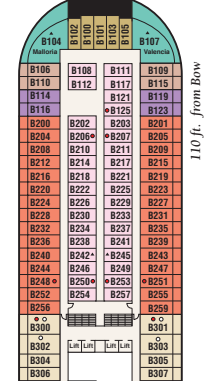

Diamond Princess® deck plans

← AFT

FORWARD →

Sky/Star 17/18

Sports 16

Sun 15

Lido 14

Aloha 12

Baja 11

↓ AFT

110 ft. from Bow

176 ft. from Bow

580 ft. from Stern

176 ft. from Bow

13 ft. from Stern

8 ft. from Stern

WATCH
For detailed deck plans & virtual tours of every type of stateroom available visit:
princess.com/ships

Note: Some areas of the ship are not accessible to wheelchairs and scooters. Distances shown are from the bow (forward) to stern (aft) to the nearest stateroom.

Caribe 10

Dolphin 9

Emerald 8

Promenade 7

Fiesta 6

Plaza 5

FORWARD

508 ft. from Stern