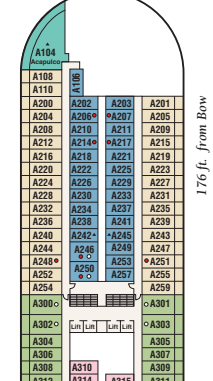

Diamond Princess® deck plans

← AFT

FORWARD →

Sky/Star 17/18

Sports 16

Sun 15

Lido 14

Aloha 12

Baja 11

↓ AFT

110 ft. from Bow

176 ft. from Bow

580 ft. from Stern

176 ft. from Bow

13 ft. from Stern

8 ft. from Stern