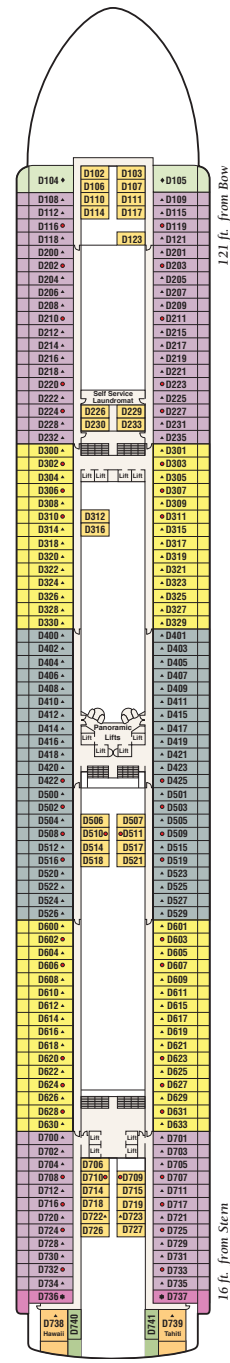

Diamond Princess® deck plans

← AFT

FORWARD →

Sky/Star 17/18

Sports 16

Sun 15

Lido 14

Aloha 12

Baja 11

↓ AFT

110 ft. from Bow

176 ft. from Bow

580 ft. from Stern

176 ft. from Bow

13 ft. from Stern

8 ft. from Stern

WATCH
For detailed deck plans & virtual tours of every type of stateroom available visit:
princess.com/ships

Note: Some areas of the ship are not accessible to wheelchairs and scooters. Distances shown are from the bow (forward) to stern (aft) to the nearest stateroom.

Caribe 10

Dolphin 9

Emerald 8

Promenade 7

Fiesta 6

Plaza 5

FORWARD

508 ft. from Stern