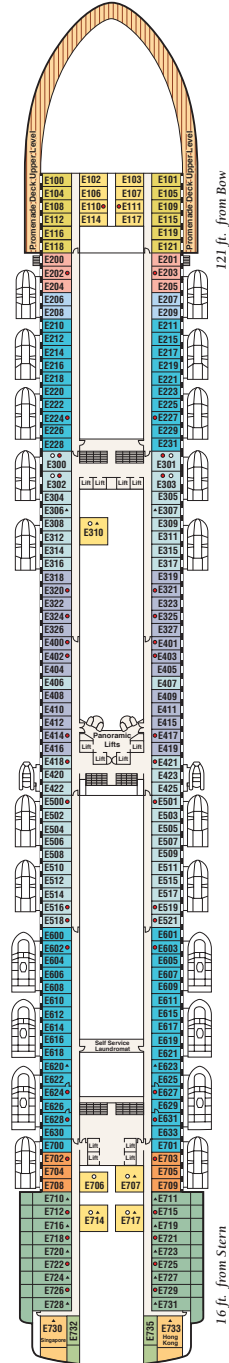

Diamond Princess® deck plans

← AFT

FORWARD →

Sky/Star 17/18

Sports 16

Sun 15

Lido 14

Aloha 12

Baja 11

↓ AFT

110 ft. from Bow

176 ft. from Bow

580 ft. from Stern

176 ft. from Bow

13 ft. from Stern

8 ft. from Stern

WATCH
For detailed deck plans & virtual tours of every type of stateroom available visit:
princess.com/ships

Note: Some areas of the ship are not accessible to wheelchairs and scooters. Distances shown are from the bow (forward) to stern (aft) to the nearest stateroom.

Caribe 10

Dolphin 9

Emerald 8

Promenade 7

Fiesta 6

Plaza 5

FORWARD

508 ft. from Stern