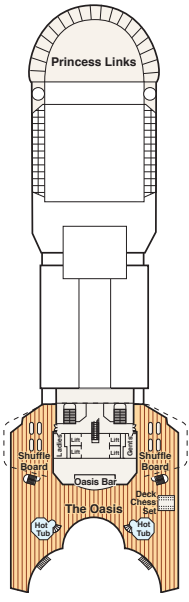

Baja 11

↓ AFT

110 ft. from Bow

176 ft. from Bow

580 ft. from Stern

176 ft. from Bow

13 ft. from Stern

8 ft. from Stern