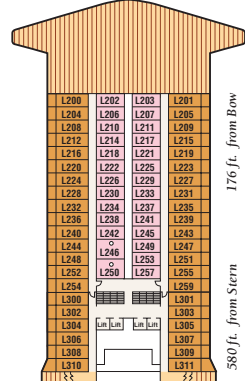

Diamond Princess® deck plans

← AFT

FORWARD →

Sky/Star 17/18

Sports 16

Sun 15

Lido 14

Aloha 12

Baja 11

↓ AFT

110 ft. from Bow

176 ft. from Bow

580 ft. from Stern

176 ft. from Bow

13 ft. from Stern

8 ft. from Stern