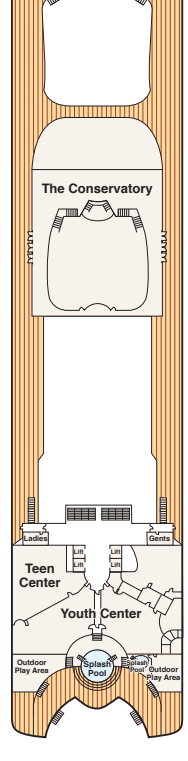

Diamond Princess® deck plans

← AFT

FORWARD →

Sky/Star 17/18

Sports 16

Sun 15

Lido 14

Aloha 12

Baja 11

↓ AFT

110 ft. from Bow

176 ft. from Bow

580 ft. from Stern

176 ft. from Bow

13 ft. from Stern

8 ft. from Stern