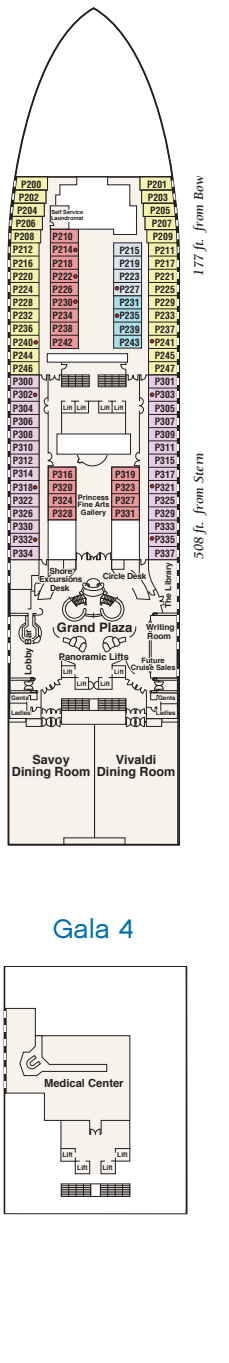

WATCH
For detailed deck plans & virtual tours of every type of stateroom available visit:
princess.com/ships

Note: Some areas of the ship are not accessible to wheelchairs and scooters. Distances shown are from the bow (forward) to stern (aft) to the nearest stateroom.

Plaza 5

FORWARD

508 ft. from Stern

AFT