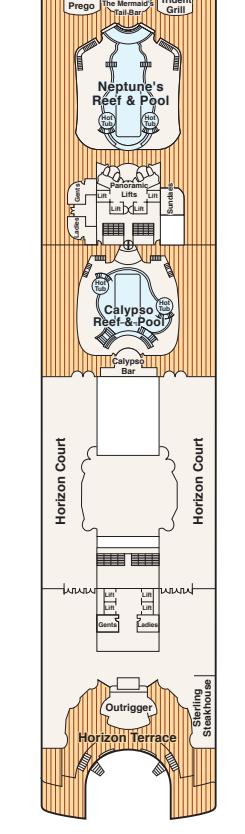

Diamond Princess® deck plans

← AFT

FORWARD →

Sky/Star 17/18

Sports 16

Sun 15

Lido 14

Aloha 12

Baja 11

↓ AFT

110 ft. from Bow

176 ft. from Bow

580 ft. from Stern

176 ft. from Bow

13 ft. from Stern

8 ft. from Stern