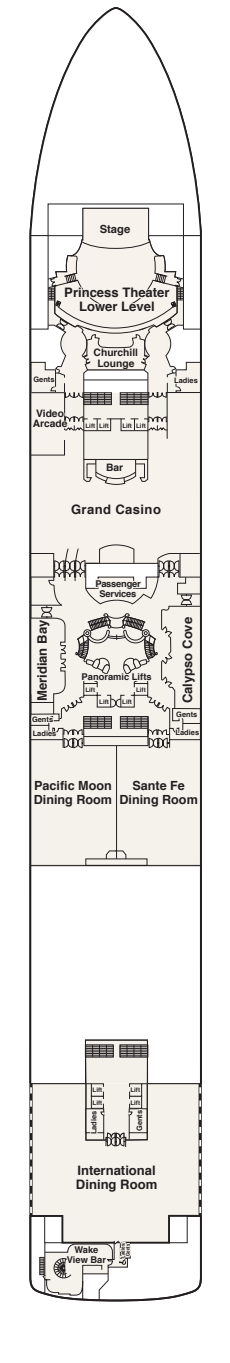

WATCH
For detailed deck plans & virtual tours of every type of stateroom available visit:
princess.com/ships

Note: Some areas of the ship are not accessible to wheelchairs and scooters. Distances shown are from the bow (forward) to stern (aft) to the nearest stateroom.

Fiesta 6

FORWARD

508 ft. from Stern

AFT