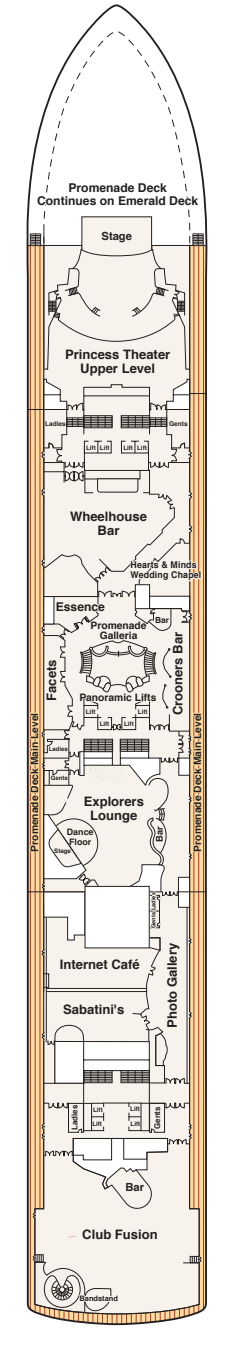

Diamond Princess® deck plans

← AFT

FORWARD →

Sky/Star 17/18

Sports 16

Sun 15

Lido 14

Aloha 12

Baja 11

↓ AFT

110 ft. from Bow

176 ft. from Bow

580 ft. from Stern

176 ft. from Bow

13 ft. from Stern

8 ft. from Stern

WATCH
For detailed deck plans & virtual tours of every type of stateroom available visit:
princess.com/ships

Note: Some areas of the ship are not accessible to wheelchairs and scooters. Distances shown are from the bow (forward) to stern (aft) to the nearest stateroom.

Caribe 10

Dolphin 9

Emerald 8

Promenade 7

Fiesta 6

Plaza 5

FORWARD

508 ft. from Stern