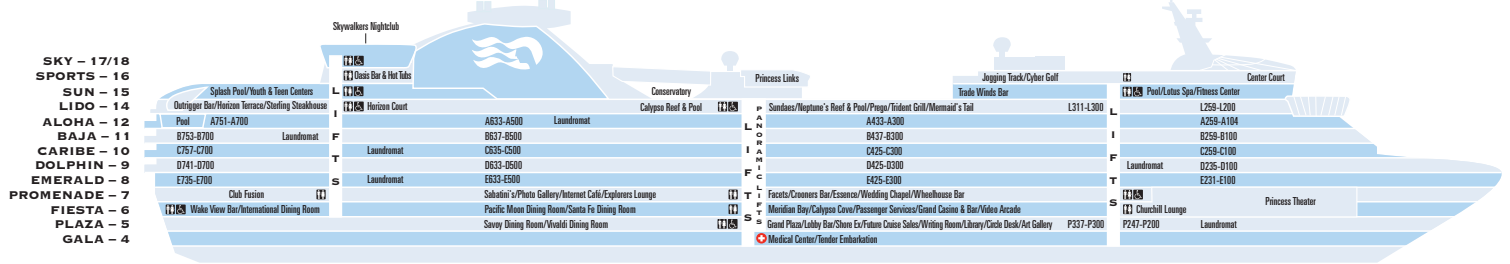

Diamond Princess® deck plans

← AFT

FORWARD →

Sky/Star 17/18

Sports 16

Sun 15

Lido 14

Aloha 12

Baja 11

↓ AFT

110 ft. from Bow

176 ft. from Bow

580 ft. from Stern

176 ft. from Bow

13 ft. from Stern

8 ft. from Stern