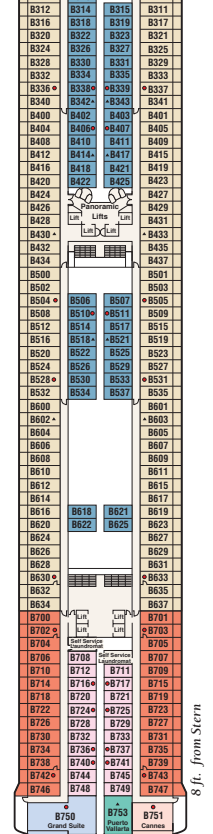

Diamond Princess® deck plans

← AFT

FORWARD →

Sky/Star 17/18

Sports 16

Sun 15

Lido 14

Aloha 12

Baja 11

↓ AFT

110 ft. from Bow

176 ft. from Bow

580 ft. from Stern

176 ft. from Bow

13 ft. from Stern

8 ft. from Stern

WATCH
For detailed deck plans & virtual tours of every type of stateroom available visit:
princess.com/ships

Note: Some areas of the ship are not accessible to wheelchairs and scooters. Distances shown are from the bow (forward) to stern (aft) to the nearest stateroom.

Caribe 10

Dolphin 9

Emerald 8

Promenade 7

Fiesta 6

Plaza 5

FORWARD

508 ft. from Stern