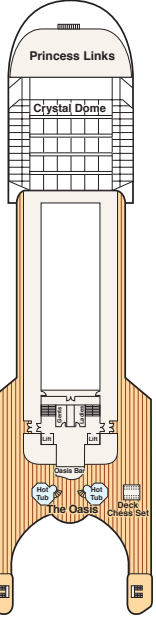

↑ FORWARD

Sky 17/18

← AFT

11 ft. from Stern

175 ft. from Bow

175 ft. from Bow

780 ft. from Bow

44 ft. from Stern