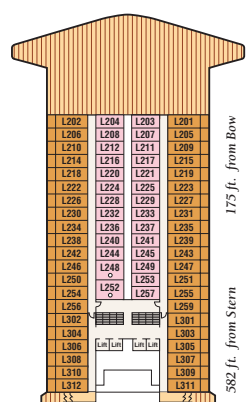

Golden Princess® deck plans

← AFT

FORWARD →

Sports 16

Sun 15

Lido 14

Aloha 12

Baja 11

↑ FORWARD

Sky 17/18

← AFT

11 ft. from Stern

175 ft. from Bow

175 ft. from Bow

780 ft. from Bow

44 ft. from Stern