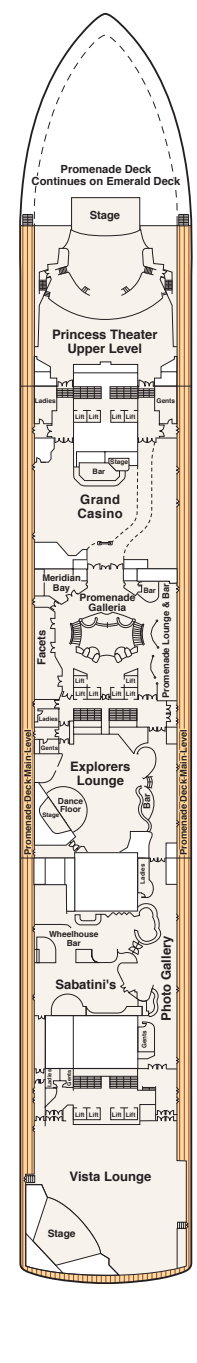

Golden Princess® deck plans

← AFT

FORWARD →

Sports 16

Sun 15

Lido 14

Aloha 12

Baja 11

↑ FORWARD

Sky 17/18

← AFT

11 ft. from Stern

175 ft. from Bow

175 ft. from Bow

780 ft. from Bow

44 ft. from Stern

WATCH
For detailed deck plans & virtual tours of every type of stateroom available visit:
princess.com/ships

Caribe 10

Dolphin 9

Emerald 8

Promenade 7

Fiesta 6

Plaza 5

FORWARD ↑