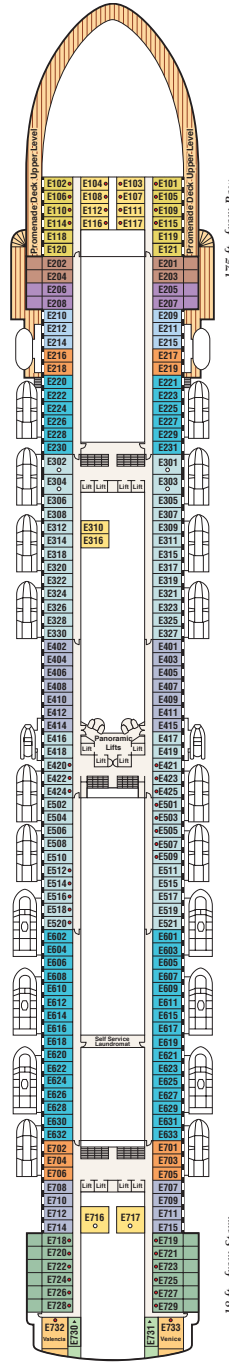

Golden Princess® deck plans

← AFT

FORWARD →

Sports 16

Sun 15

Lido 14

Aloha 12

Baja 11

↑ FORWARD

Sky 17/18

← AFT

11 ft. from Stern

175 ft. from Bow

175 ft. from Bow

780 ft. from Bow

44 ft. from Stern

WATCH
For detailed deck plans & virtual tours of every type of stateroom available visit:
princess.com/ships

Caribe 10

Dolphin 9

Emerald 8

Promenade 7

Fiesta 6

Plaza 5

FORWARD ↑