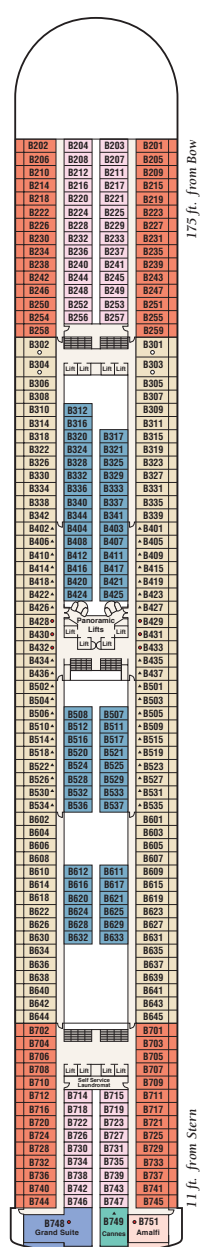

Golden Princess® deck plans

← AFT

FORWARD →

Sports 16

Sun 15

Lido 14

Aloha 12

Baja 11

↑ FORWARD

Sky 17/18

← AFT

11 ft. from Stern

175 ft. from Bow

175 ft. from Bow

780 ft. from Bow

44 ft. from Stern

WATCH
For detailed deck plans & virtual tours of every type of stateroom available visit:
princess.com/ships

Caribe 10

Dolphin 9

Emerald 8

Promenade 7

Fiesta 6

Plaza 5

FORWARD ↑