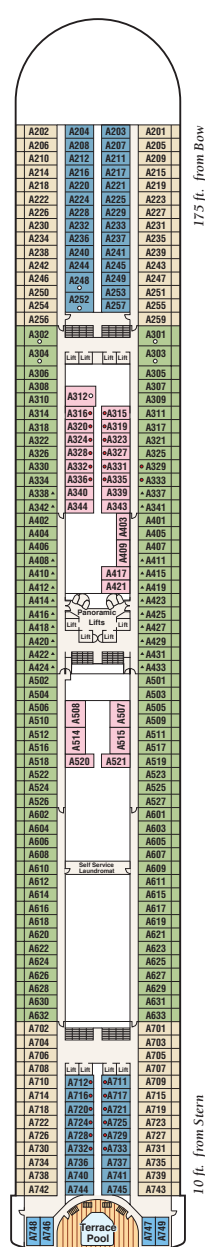

Golden Princess® deck plans

← AFT

FORWARD →

Sports 16

Sun 15

Lido 14

Aloha 12

Baja 11

↑ FORWARD

Sky 17/18

← AFT

11 ft. from Stern

175 ft. from Bow

175 ft. from Bow

780 ft. from Bow

44 ft. from Stern

WATCH
For detailed deck plans & virtual tours of every type of stateroom available visit:
princess.com/ships

Caribe 10

Dolphin 9

Emerald 8

Promenade 7

Fiesta 6

Plaza 5

FORWARD ↑