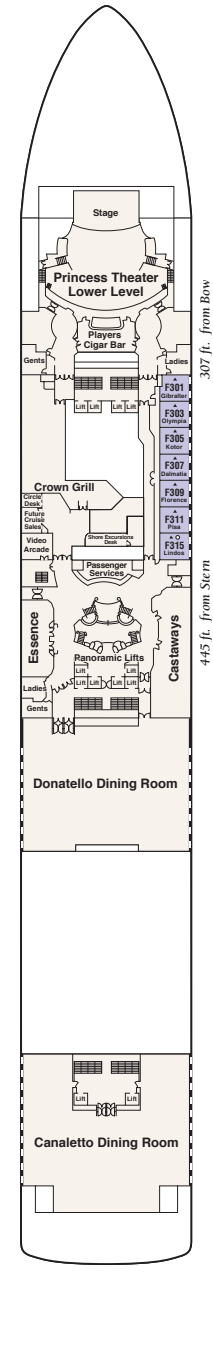

↑ FORWARD

Sky 17/18

← AFT

11 ft. from Stern

175 ft. from Bow

175 ft. from Bow

780 ft. from Bow

44 ft. from Stern

WATCH
For detailed deck plans & virtual tours of every type of stateroom available visit:
princess.com/ships

Caribe 10

Dolphin 9

Emerald 8

Promenade 7

Fiesta 6

Plaza 5

FORWARD ↑