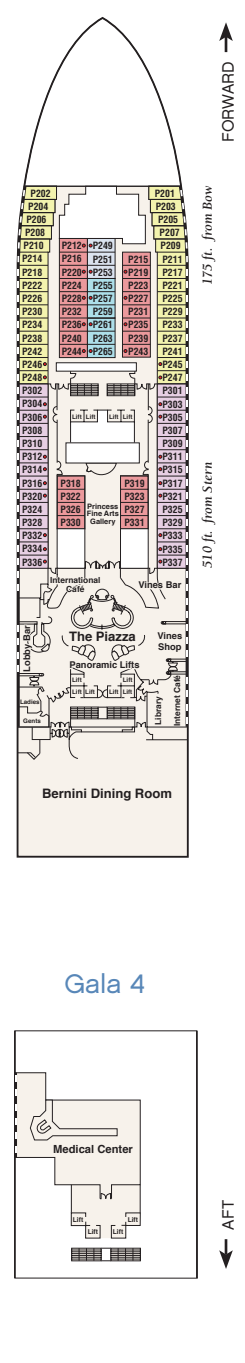

↑ FORWARD

Sky 17/18

← AFT

11 ft. from Stern

175 ft. from Bow

175 ft. from Bow

780 ft. from Bow

44 ft. from Stern

WATCH
For detailed deck plans & virtual tours of every type of stateroom available visit:
princess.com/ships

Caribe 10

Dolphin 9

Emerald 8

Promenade 7

Fiesta 6

Plaza 5

FORWARD ↑