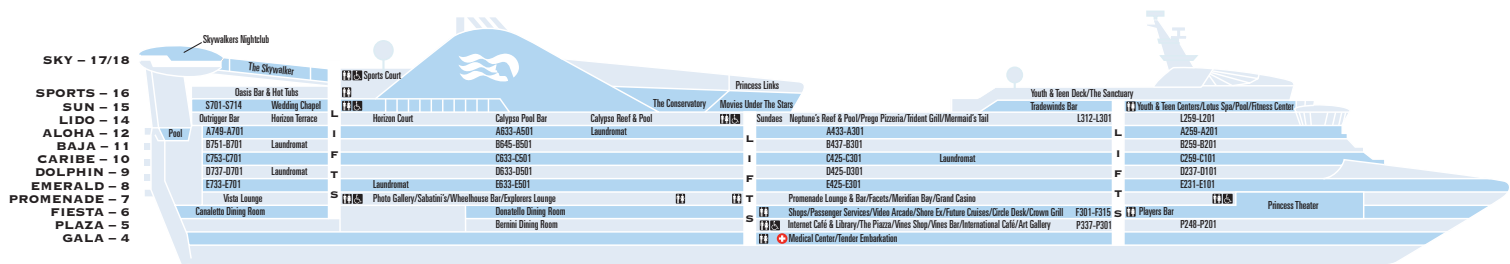

Golden Princess® deck plans

← AFT

FORWARD →

Sports 16

Sun 15

Lido 14

Aloha 12

Baja 11

WATCH
For detailed deck plans & virtual tours of every type of stateroom available visit:
princess.com/ships

Caribe 10

Dolphin 9

Emerald 8

Promenade 7

Fiesta 6

Plaza 5

FORWARD ↑