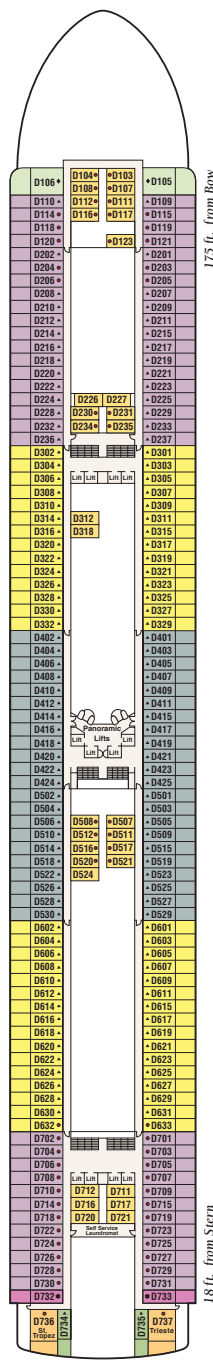

Golden Princess® deck plans

← AFT

FORWARD →

Sports 16

Sun 15

Lido 14

Aloha 12

Baja 11

↑ FORWARD

Sky 17/18

← AFT

11 ft. from Stern

175 ft. from Bow

175 ft. from Bow

780 ft. from Bow

44 ft. from Stern

WATCH
For detailed deck plans & virtual tours of every type of stateroom available visit:
princess.com/ships

Caribe 10

Dolphin 9

Emerald 8

Promenade 7

Fiesta 6

Plaza 5

FORWARD ↑