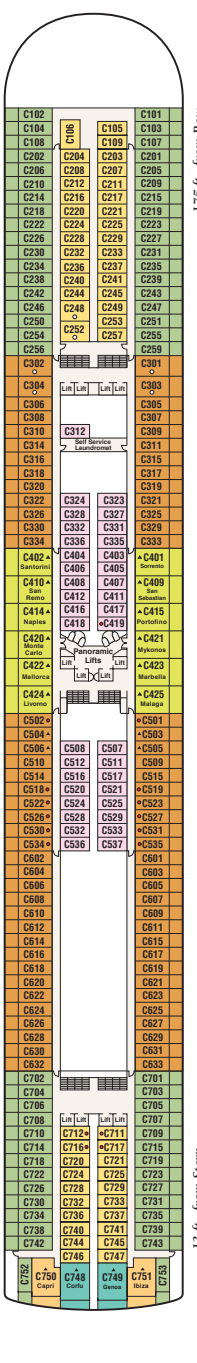

Golden Princess® deck plans

← AFT

FORWARD →

Sports 16

Sun 15

Lido 14

Aloha 12

Baja 11

↑ FORWARD

Sky 17/18

← AFT

11 ft. from Stern

175 ft. from Bow

175 ft. from Bow

780 ft. from Bow

44 ft. from Stern

WATCH
For detailed deck plans & virtual tours of every type of stateroom available visit:
princess.com/ships

Caribe 10

Dolphin 9

Emerald 8

Promenade 7

Fiesta 6

Plaza 5

FORWARD ↑