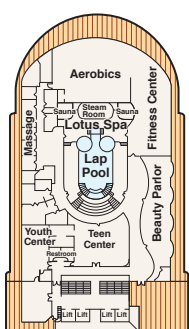

Golden Princess® deck plans

← AFT

FORWARD →

Sports 16

Sun 15

Lido 14

Aloha 12

Baja 11

↑ FORWARD

Sky 17/18

← AFT

11 ft. from Stern

175 ft. from Bow

175 ft. from Bow

780 ft. from Bow

44 ft. from Stern