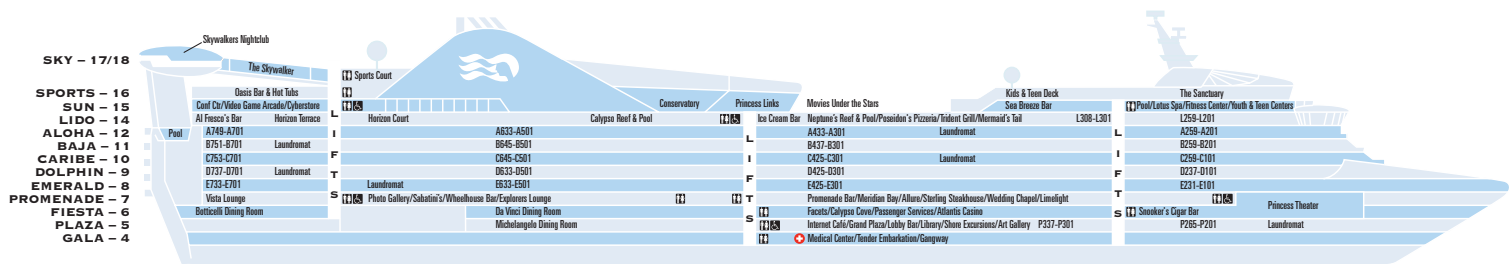

Grand Princess® deck plans

← AFT

FORWARD →

Sports 16

Sun 15

Lido 14

Aloha 12

Baja 11

Grand Princess®

STATEROOM DESCRIPTION

- GS** LIDO: Grand suite with queen-size bed and balcony
- OS** BAJA: Owner's suite with balcony
- PH** CARIBE: Penthouse suite with balcony
- PS** BAJA, CARIBE: Premium suite with balcony
- VS** CARIBE, DOLPHIN, EMERALD: Vista suite with balcony
- XS** DOLPHIN: Family suite: interconnecting staterooms with balcony
- AA** DOLPHIN: Mini-suite with balcony
- AB** DOLPHIN: Mini-suite with balcony
- AC** DOLPHIN: Mini-suite with balcony
- AD** EMERALD: Mini-suite with balcony
- AE** DOLPHIN: Mini-suite with balcony
- BA** CARIBE, LIDO: Balcony two lower beds
- BB** ALOHA, CARIBE, DOLPHIN, EMERALD: Balcony two lower beds
- BC** ALOHA, BAJA: Balcony two lower beds
- BD** BAJA: Balcony two lower beds
- BE** EMERALD: Balcony two lower beds
- BF** EMERALD: Balcony two lower beds
- CC** LIDO: Deluxe oceanview two lower beds (portholes)
- C** ALOHA: Oceanview two lower beds (portholes)
- DD** EMERALD: Oceanview two lower beds
- D** PLAZA: Oceanview two lower beds
- EE** PLAZA: Oceanview two lower beds
- E** EMERALD: Oceanview two lower beds (partially obstructed view)
- FF** EMERALD: Oceanview two lower beds (obstructed view)
- F** EMERALD: Oceanview two lower beds (obstructed view)
- GG** EMERALD: Oceanview two lower beds (obstructed view)
- G** EMERALD: Oceanview two lower beds (obstructed view)
- HH** EMERALD: Oceanview two lower beds (obstructed view)
- II** ALOHA, LIDO: Interior two lower beds
- I** ALOHA, BAJA: Interior two lower beds
- J** BAJA, CARIBE: Interior two lower beds
- J** CARIBE, DOLPHIN, EMERALD: Interior two lower beds
- K** PLAZA: Interior two lower beds
- L** PLAZA: Interior two lower beds
- M** PLAZA: Interior two lower beds

WATCH
 For detailed deck plans & virtual tours of every type of stateroom available visit:
princess.com/ships

Caribe 10

Dolphin 9

Emerald 8

Promenade 7

Fiesta 6

Plaza 5