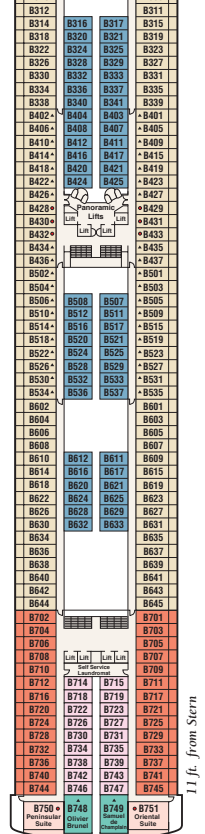

Grand Princess® deck plans

← AFT

FORWARD →

Sports 16

Sun 15

Lido 14

Aloha 12

Baja 11

↑ FORWARD

Sky 17/18

← AFT

11 ft. from Stern

10 ft. from Stern

175 ft. from Bow

175 ft. from Bow

175 ft. from Bow

Grand Princess®

STATEROOM DESCRIPTION

- GS** LIDO: Grand suite with queen-size bed and balcony
- OS** BAJA: Owner's suite with balcony
- PH** CARIBE: Penthouse suite with balcony
- PS** BAJA, CARIBE: Premium suite with balcony
- VS** CARIBE, DOLPHIN, EMERALD: Vista suite with balcony
- XS** DOLPHIN: Family suite: interconnecting staterooms with balcony
- AA** DOLPHIN: Mini-suite with balcony
- AB** DOLPHIN: Mini-suite with balcony
- AC** DOLPHIN: Mini-suite with balcony
- AD** EMERALD: Mini-suite with balcony
- AE** DOLPHIN: Mini-suite with balcony
- BA** CARIBE, LIDO: Balcony two lower beds
- BB** ALOHA, CARIBE, DOLPHIN, EMERALD: Balcony two lower beds
- BC** ALOHA, BAJA: Balcony two lower beds
- BD** BAJA: Balcony two lower beds
- BE** EMERALD: Balcony two lower beds
- BF** EMERALD: Balcony two lower beds
- CC** LIDO: Deluxe oceanview two lower beds (portholes)
- C** ALOHA: Oceanview two lower beds (portholes)
- DD** EMERALD: Oceanview two lower beds
- D** PLAZA: Oceanview two lower beds
- EE** PLAZA: Oceanview two lower beds
- E** EMERALD: Oceanview two lower beds (partially obstructed view)
- FF** EMERALD: Oceanview two lower beds (obstructed view)
- F** EMERALD: Oceanview two lower beds (obstructed view)
- GG** EMERALD: Oceanview two lower beds (obstructed view)
- G** EMERALD: Oceanview two lower beds (obstructed view)
- HH** EMERALD: Oceanview two lower beds (obstructed view)
- II** ALOHA, LIDO: Interior two lower beds
- I** ALOHA, BAJA: Interior two lower beds
- J** BAJA, CARIBE: Interior two lower beds
- J** CARIBE, DOLPHIN, EMERALD: Interior two lower beds
- K** PLAZA: Interior two lower beds
- L** PLAZA: Interior two lower beds
- M** PLAZA: Interior two lower beds