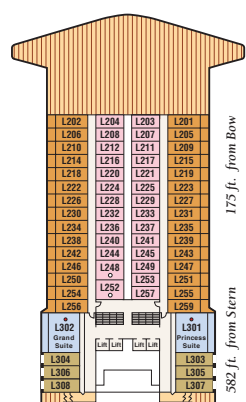

Grand Princess® deck plans

← AFT

FORWARD →

Sports 16

Sun 15

Lido 14

Aloha 12

Baja 11

↑ FORWARD

Sky 17/18

← AFT

11 ft. from Stern

10 ft. from Stern

175 ft. from Bow

175 ft. from Bow

175 ft. from Bow

Grand Princess®

STATEROOM DESCRIPTION

- GS** LIDO: Grand suite with queen-size bed and balcony
- OS** BAJA: Owner's suite with balcony
- PH** CARIBE: Penthouse suite with balcony
- PS** BAJA, CARIBE: Premium suite with balcony
- VS** CARIBE, DOLPHIN, EMERALD: Vista suite with balcony
- XS** DOLPHIN: Family suite: interconnecting staterooms with balcony
- AA** DOLPHIN: Mini-suite with balcony
- AB** DOLPHIN: Mini-suite with balcony
- AC** DOLPHIN: Mini-suite with balcony
- AD** EMERALD: Mini-suite with balcony
- AE** DOLPHIN: Mini-suite with balcony
- BA** CARIBE, LIDO: Balcony two lower beds
- BB** ALOHA, CARIBE, DOLPHIN, EMERALD: Balcony two lower beds
- BC** ALOHA, BAJA: Balcony two lower beds
- BD** BAJA: Balcony two lower beds
- BE** EMERALD: Balcony two lower beds
- BF** EMERALD: Balcony two lower beds
- CC** LIDO: Deluxe oceanview two lower beds (portholes)
- C** ALOHA: Oceanview two lower beds (portholes)
- DD** EMERALD: Oceanview two lower beds
- D** PLAZA: Oceanview two lower beds
- EE** PLAZA: Oceanview two lower beds
- E** EMERALD: Oceanview two lower beds (partially obstructed view)
- FF** EMERALD: Oceanview two lower beds (obstructed view)
- F** EMERALD: Oceanview two lower beds (obstructed view)
- GG** EMERALD: Oceanview two lower beds (obstructed view)
- G** EMERALD: Oceanview two lower beds (obstructed view)
- HH** EMERALD: Oceanview two lower beds (obstructed view)
- II** ALOHA, LIDO: Interior two lower beds
- I** ALOHA, BAJA: Interior two lower beds
- J** BAJA, CARIBE: Interior two lower beds
- J** CARIBE, DOLPHIN, EMERALD: Interior two lower beds
- K** PLAZA: Interior two lower beds
- L** PLAZA: Interior two lower beds
- M** PLAZA: Interior two lower beds