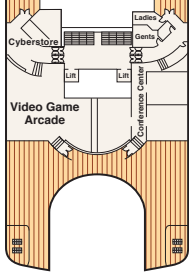

Grand Princess® deck plans

← AFT

FORWARD →

Sports 16

Sun 15

Lido 14

Aloha 12

Baja 11

↑ FORWARD

Sky 17/18

← AFT

11 ft. from Stern

10 ft. from Stern

175 ft. from Bow

175 ft. from Bow

175 ft. from Bow

Grand Princess®

STATEROOM DESCRIPTION

- GS** LIDO: Grand suite with queen-size bed and balcony
- OS** BAJA: Owner's suite with balcony
- PH** CARIBE: Penthouse suite with balcony
- PS** BAJA, CARIBE: Premium suite with balcony
- VS** CARIBE, DOLPHIN, EMERALD: Vista suite with balcony
- XS** DOLPHIN: Family suite: interconnecting staterooms with balcony
- AA** DOLPHIN: Mini-suite with balcony
- AB** DOLPHIN: Mini-suite with balcony
- AC** DOLPHIN: Mini-suite with balcony
- AD** EMERALD: Mini-suite with balcony
- AE** DOLPHIN: Mini-suite with balcony
- BA** CARIBE, LIDO: Balcony two lower beds
- BB** ALOHA, CARIBE, DOLPHIN, EMERALD: Balcony two lower beds
- BC** ALOHA, BAJA: Balcony two lower beds
- BD** BAJA: Balcony two lower beds
- BE** EMERALD: Balcony two lower beds
- BF** EMERALD: Balcony two lower beds
- CC** LIDO: Deluxe oceanview two lower beds (portholes)
- C** ALOHA: Oceanview two lower beds (portholes)
- DD** EMERALD: Oceanview two lower beds
- D** PLAZA: Oceanview two lower beds
- EE** PLAZA: Oceanview two lower beds
- E** EMERALD: Oceanview two lower beds (partially obstructed view)
- FF** EMERALD: Oceanview two lower beds (obstructed view)
- F** EMERALD: Oceanview two lower beds (obstructed view)
- GG** EMERALD: Oceanview two lower beds (obstructed view)
- G** EMERALD: Oceanview two lower beds (obstructed view)
- HH** EMERALD: Oceanview two lower beds (obstructed view)
- II** ALOHA, LIDO: Interior two lower beds
- I** ALOHA, BAJA: Interior two lower beds
- J** BAJA, CARIBE: Interior two lower beds
- J** CARIBE, DOLPHIN, EMERALD: Interior two lower beds
- K** PLAZA: Interior two lower beds
- L** PLAZA: Interior two lower beds
- M** PLAZA: Interior two lower beds