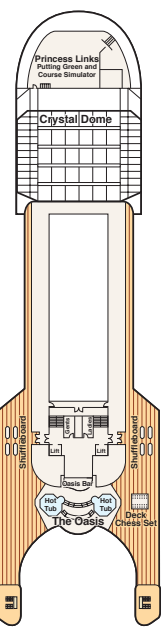

Grand Princess® deck plans

← AFT

FORWARD →

Sports 16

Sun 15

Lido 14

Aloha 12

Baja 11

↑ FORWARD

Sky 17/18

← AFT

11 ft. from Stern

10 ft. from Stern

175 ft. from Bow

175 ft. from Bow

175 ft. from Bow

Grand Princess®

STATEROOM DESCRIPTION

- GS** LIDO: Grand suite with queen-size bed and balcony
- OS** BAJA: Owner's suite with balcony
- PH** CARIBE: Penthouse suite with balcony
- PS** BAJA, CARIBE: Premium suite with balcony
- VS** CARIBE, DOLPHIN, EMERALD: Vista suite with balcony
- XS** DOLPHIN: Family suite: interconnecting staterooms with balcony
- AA** DOLPHIN: Mini-suite with balcony
- AB** DOLPHIN: Mini-suite with balcony
- AC** DOLPHIN: Mini-suite with balcony
- AD** EMERALD: Mini-suite with balcony
- AE** DOLPHIN: Mini-suite with balcony
- BA** CARIBE, LIDO: Balcony two lower beds
- BB** ALOHA, CARIBE, DOLPHIN, EMERALD: Balcony two lower beds
- BC** ALOHA, BAJA: Balcony two lower beds
- BD** BAJA: Balcony two lower beds
- BE** EMERALD: Balcony two lower beds
- BF** EMERALD: Balcony two lower beds
- CC** LIDO: Deluxe oceanview two lower beds (portholes)
- C** ALOHA: Oceanview two lower beds (portholes)
- DD** EMERALD: Oceanview two lower beds
- D** PLAZA: Oceanview two lower beds
- EE** PLAZA: Oceanview two lower beds
- E** EMERALD: Oceanview two lower beds (partially obstructed view)
- FF** EMERALD: Oceanview two lower beds (obstructed view)
- F** EMERALD: Oceanview two lower beds (obstructed view)
- GG** EMERALD: Oceanview two lower beds (obstructed view)
- G** EMERALD: Oceanview two lower beds (obstructed view)
- HH** EMERALD: Oceanview two lower beds (obstructed view)
- II** ALOHA, LIDO: Interior two lower beds
- I** ALOHA, BAJA: Interior two lower beds
- J** BAJA, CARIBE: Interior two lower beds
- J** CARIBE, DOLPHIN, EMERALD: Interior two lower beds
- K** PLAZA: Interior two lower beds
- L** PLAZA: Interior two lower beds
- M** PLAZA: Interior two lower beds