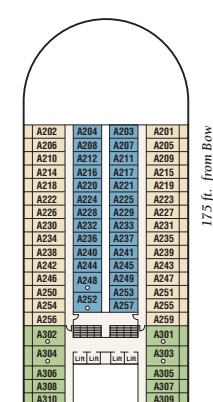

Grand Princess® deck plans

← AFT

FORWARD →

Sports 16

Sun 15

Lido 14

Aloha 12

Baja 11

↑ FORWARD

Sky 17/18

← AFT

11 ft. from Stern

10 ft. from Stern

175 ft. from Bow

175 ft. from Bow

175 ft. from Bow

Grand Princess®

STATEROOM DESCRIPTION

- GS** LIDO: Grand suite with queen-size bed and balcony
- OS** BAJA: Owner's suite with balcony
- PH** CARIBE: Penthouse suite with balcony
- PS** BAJA, CARIBE: Premium suite with balcony
- VS** CARIBE, DOLPHIN, EMERALD: Vista suite with balcony
- XS** DOLPHIN: Family suite: interconnecting staterooms with balcony
- AA** DOLPHIN: Mini-suite with balcony
- AB** DOLPHIN: Mini-suite with balcony
- AC** DOLPHIN: Mini-suite with balcony
- AD** EMERALD: Mini-suite with balcony
- AE** DOLPHIN: Mini-suite with balcony
- BA** CARIBE, LIDO: Balcony two lower beds
- BB** ALOHA, CARIBE, DOLPHIN, EMERALD: Balcony two lower beds
- BC** ALOHA, BAJA: Balcony two lower beds
- BD** BAJA: Balcony two lower beds
- BE** EMERALD: Balcony two lower beds
- BF** EMERALD: Balcony two lower beds
- CC** LIDO: Deluxe oceanview two lower beds (portholes)
- C** ALOHA: Oceanview two lower beds (portholes)
- DD** EMERALD: Oceanview two lower beds
- D** PLAZA: Oceanview two lower beds
- EE** PLAZA: Oceanview two lower beds
- E** EMERALD: Oceanview two lower beds (partially obstructed view)
- FF** EMERALD: Oceanview two lower beds (obstructed view)
- F** EMERALD: Oceanview two lower beds (obstructed view)
- GG** EMERALD: Oceanview two lower beds (obstructed view)
- G** EMERALD: Oceanview two lower beds (obstructed view)
- HH** EMERALD: Oceanview two lower beds (obstructed view)
- II** ALOHA, LIDO: Interior two lower beds
- I** ALOHA, BAJA: Interior two lower beds
- J** BAJA, CARIBE: Interior two lower beds
- J** CARIBE, DOLPHIN, EMERALD: Interior two lower beds
- K** PLAZA: Interior two lower beds
- L** PLAZA: Interior two lower beds
- M** PLAZA: Interior two lower beds