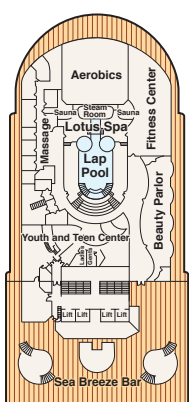

Grand Princess® deck plans

← AFT

FORWARD →

Sports 16

Sun 15

Lido 14

Aloha 12

Baja 11

↑ FORWARD

Sky 17/18

← AFT

11 ft. from Stern

10 ft. from Stern

175 ft. from Bow

175 ft. from Bow

175 ft. from Bow

Grand Princess®

STATEROOM DESCRIPTION

- GS** LIDO: Grand suite with queen-size bed and balcony
- OS** BAJA: Owner's suite with balcony
- PH** CARIBE: Penthouse suite with balcony
- PS** BAJA, CARIBE: Premium suite with balcony
- VS** CARIBE, DOLPHIN, EMERALD: Vista suite with balcony
- XS** DOLPHIN: Family suite: interconnecting staterooms with balcony
- AA** DOLPHIN: Mini-suite with balcony
- AB** DOLPHIN: Mini-suite with balcony
- AC** DOLPHIN: Mini-suite with balcony
- AD** EMERALD: Mini-suite with balcony
- AE** DOLPHIN: Mini-suite with balcony
- BA** CARIBE, LIDO: Balcony two lower beds
- BB** ALOHA, CARIBE, DOLPHIN, EMERALD: Balcony two lower beds
- BC** ALOHA, BAJA: Balcony two lower beds
- BD** BAJA: Balcony two lower beds
- BE** EMERALD: Balcony two lower beds
- BF** EMERALD: Balcony two lower beds
- CC** LIDO: Deluxe oceanview two lower beds (portholes)
- C** ALOHA: Oceanview two lower beds (portholes)
- DD** EMERALD: Oceanview two lower beds
- D** PLAZA: Oceanview two lower beds
- EE** PLAZA: Oceanview two lower beds
- E** EMERALD: Oceanview two lower beds (partially obstructed view)
- FF** EMERALD: Oceanview two lower beds (obstructed view)
- F** EMERALD: Oceanview two lower beds (obstructed view)
- GG** EMERALD: Oceanview two lower beds (obstructed view)
- G** EMERALD: Oceanview two lower beds (obstructed view)
- HH** EMERALD: Oceanview two lower beds (obstructed view)
- II** ALOHA, LIDO: Interior two lower beds
- I** ALOHA, BAJA: Interior two lower beds
- J** BAJA, CARIBE: Interior two lower beds
- J** CARIBE, DOLPHIN, EMERALD: Interior two lower beds
- K** PLAZA: Interior two lower beds
- L** PLAZA: Interior two lower beds
- M** PLAZA: Interior two lower beds