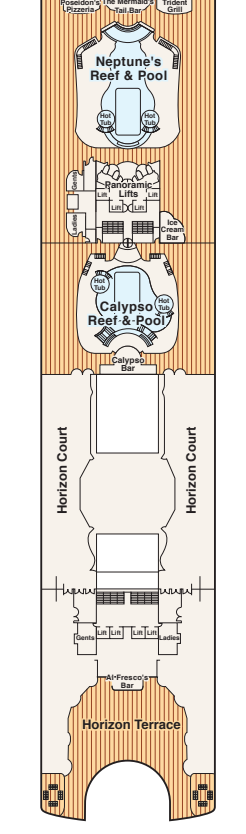

Grand Princess® deck plans

← AFT

FORWARD →

Sports 16

Sun 15

Lido 14

Aloha 12

Baja 11

↑ FORWARD

Sky 17/18

← AFT

11 ft. from Stern

10 ft. from Stern

175 ft. from Bow

175 ft. from Bow

175 ft. from Bow

Grand Princess®

STATEROOM DESCRIPTION

- GS** LIDO: Grand suite with queen-size bed and balcony
- OS** BAJA: Owner's suite with balcony
- PH** CARIBE: Penthouse suite with balcony
- PS** BAJA, CARIBE: Premium suite with balcony
- VS** CARIBE, DOLPHIN, EMERALD: Vista suite with balcony
- XS** DOLPHIN: Family suite: interconnecting staterooms with balcony
- AA** DOLPHIN: Mini-suite with balcony
- AB** DOLPHIN: Mini-suite with balcony
- AC** DOLPHIN: Mini-suite with balcony
- AD** EMERALD: Mini-suite with balcony
- AE** DOLPHIN: Mini-suite with balcony
- BA** CARIBE, LIDO: Balcony two lower beds
- BB** ALOHA, CARIBE, DOLPHIN, EMERALD: Balcony two lower beds
- BC** ALOHA, BAJA: Balcony two lower beds
- BD** BAJA: Balcony two lower beds
- BE** EMERALD: Balcony two lower beds
- BF** EMERALD: Balcony two lower beds
- CC** LIDO: Deluxe oceanview two lower beds (portholes)
- C** ALOHA: Oceanview two lower beds (portholes)
- DD** EMERALD: Oceanview two lower beds
- D** PLAZA: Oceanview two lower beds
- EE** PLAZA: Oceanview two lower beds
- E** EMERALD: Oceanview two lower beds (partially obstructed view)
- FF** EMERALD: Oceanview two lower beds (obstructed view)
- F** EMERALD: Oceanview two lower beds (obstructed view)
- GG** EMERALD: Oceanview two lower beds (obstructed view)
- G** EMERALD: Oceanview two lower beds (obstructed view)
- HH** EMERALD: Oceanview two lower beds (obstructed view)
- II** ALOHA, LIDO: Interior two lower beds
- I** ALOHA, BAJA: Interior two lower beds
- J** BAJA, CARIBE: Interior two lower beds
- J** CARIBE, DOLPHIN, EMERALD: Interior two lower beds
- K** PLAZA: Interior two lower beds
- L** PLAZA: Interior two lower beds
- M** PLAZA: Interior two lower beds