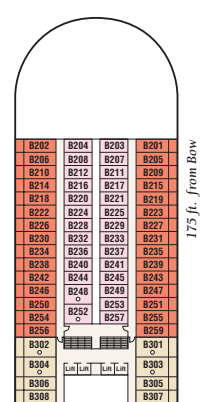

Grand Princess® deck plans

← AFT

FORWARD →

Sports 16

Sun 15

Lido 14

Aloha 12

Baja 11

↑ FORWARD

Sky 17/18

← AFT

11 ft. from Stern

10 ft. from Stern

175 ft. from Bow

175 ft. from Bow

175 ft. from Bow

Grand Princess®

STATEROOM DESCRIPTION

- GS** LIDO: Grand suite with queen-size bed and balcony
- OS** BAJA: Owner's suite with balcony
- PH** CARIBE: Penthouse suite with balcony
- PS** BAJA, CARIBE: Premium suite with balcony
- VS** CARIBE, DOLPHIN, EMERALD: Vista suite with balcony
- XS** DOLPHIN: Family suite: interconnecting staterooms with balcony
- AA** DOLPHIN: Mini-suite with balcony
- AB** DOLPHIN: Mini-suite with balcony
- AC** DOLPHIN: Mini-suite with balcony
- AD** EMERALD: Mini-suite with balcony
- AE** DOLPHIN: Mini-suite with balcony
- BA** CARIBE, LIDO: Balcony two lower beds
- BB** ALOHA, CARIBE, DOLPHIN, EMERALD: Balcony two lower beds
- BC** ALOHA, BAJA: Balcony two lower beds
- BD** BAJA: Balcony two lower beds
- BE** EMERALD: Balcony two lower beds
- BF** EMERALD: Balcony two lower beds
- CC** LIDO: Deluxe oceanview two lower beds (portholes)
- C** ALOHA: Oceanview two lower beds (portholes)
- DD** EMERALD: Oceanview two lower beds
- D** PLAZA: Oceanview two lower beds
- EE** PLAZA: Oceanview two lower beds
- E** EMERALD: Oceanview two lower beds (partially obstructed view)
- FF** EMERALD: Oceanview two lower beds (obstructed view)
- F** EMERALD: Oceanview two lower beds (obstructed view)
- GG** EMERALD: Oceanview two lower beds (obstructed view)
- G** EMERALD: Oceanview two lower beds (obstructed view)
- HH** EMERALD: Oceanview two lower beds (obstructed view)
- II** ALOHA, LIDO: Interior two lower beds
- I** ALOHA, BAJA: Interior two lower beds
- J** BAJA, CARIBE: Interior two lower beds
- J** CARIBE, DOLPHIN, EMERALD: Interior two lower beds
- K** PLAZA: Interior two lower beds
- L** PLAZA: Interior two lower beds
- M** PLAZA: Interior two lower beds