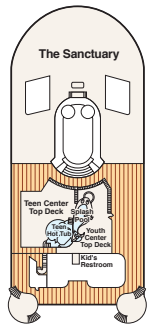

Grand Princess® deck plans

← AFT

FORWARD →

Sports 16

Sun 15

Lido 14

Aloha 12

Baja 11

↑ FORWARD

Sky 17/18

← AFT

11 ft. from Stern

10 ft. from Stern

175 ft. from Bow

175 ft. from Bow

175 ft. from Bow

Grand Princess®

STATEROOM DESCRIPTION

- GS** LIDO: Grand suite with queen-size bed and balcony
- OS** BAJA: Owner's suite with balcony
- PH** CARIBE: Penthouse suite with balcony
- PS** BAJA, CARIBE: Premium suite with balcony
- VS** CARIBE, DOLPHIN, EMERALD: Vista suite with balcony
- XS** DOLPHIN: Family suite: interconnecting staterooms with balcony
- AA** DOLPHIN: Mini-suite with balcony
- AB** DOLPHIN: Mini-suite with balcony
- AC** DOLPHIN: Mini-suite with balcony
- AD** EMERALD: Mini-suite with balcony
- AE** DOLPHIN: Mini-suite with balcony
- BA** CARIBE, LIDO: Balcony two lower beds
- BB** ALOHA, CARIBE, DOLPHIN, EMERALD: Balcony two lower beds
- BC** ALOHA, BAJA: Balcony two lower beds
- BD** BAJA: Balcony two lower beds
- BE** EMERALD: Balcony two lower beds
- BF** EMERALD: Balcony two lower beds
- CC** LIDO: Deluxe oceanview two lower beds (portholes)
- C** ALOHA: Oceanview two lower beds (portholes)
- DD** EMERALD: Oceanview two lower beds
- D** PLAZA: Oceanview two lower beds
- EE** PLAZA: Oceanview two lower beds
- E** EMERALD: Oceanview two lower beds (partially obstructed view)
- FF** EMERALD: Oceanview two lower beds (obstructed view)
- F** EMERALD: Oceanview two lower beds (obstructed view)
- GG** EMERALD: Oceanview two lower beds (obstructed view)
- G** EMERALD: Oceanview two lower beds (obstructed view)
- HH** EMERALD: Oceanview two lower beds (obstructed view)
- II** ALOHA, LIDO: Interior two lower beds
- I** ALOHA, BAJA: Interior two lower beds
- J** BAJA, CARIBE: Interior two lower beds
- J** CARIBE, DOLPHIN, EMERALD: Interior two lower beds
- K** PLAZA: Interior two lower beds
- L** PLAZA: Interior two lower beds
- M** PLAZA: Interior two lower beds