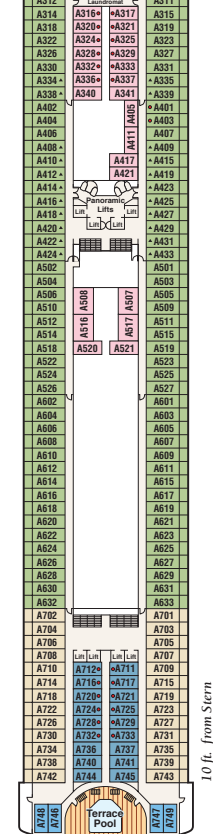

Grand Princess® deck plans

← AFT

FORWARD →

Sports 16

Sun 15

Lido 14

Aloha 12

Baja 11

↑ FORWARD

Sky 17/18

← AFT

11 ft. from Stern

10 ft. from Stern

175 ft. from Bow

175 ft. from Bow

175 ft. from Bow

Grand Princess®

STATEROOM DESCRIPTION

- GS** LIDO: Grand suite with queen-size bed and balcony
- OS** BAJA: Owner's suite with balcony
- PH** CARIBE: Penthouse suite with balcony
- PS** BAJA, CARIBE: Premium suite with balcony
- VS** CARIBE, DOLPHIN, EMERALD: Vista suite with balcony
- XS** DOLPHIN: Family suite: interconnecting staterooms with balcony
- AA** DOLPHIN: Mini-suite with balcony
- AB** DOLPHIN: Mini-suite with balcony
- AC** DOLPHIN: Mini-suite with balcony
- AD** EMERALD: Mini-suite with balcony
- AE** DOLPHIN: Mini-suite with balcony
- BA** CARIBE, LIDO: Balcony two lower beds
- BB** ALOHA, CARIBE, DOLPHIN, EMERALD: Balcony two lower beds
- BC** ALOHA, BAJA: Balcony two lower beds
- BD** BAJA: Balcony two lower beds
- BE** EMERALD: Balcony two lower beds
- BF** EMERALD: Balcony two lower beds
- CC** LIDO: Deluxe oceanview two lower beds (portholes)
- C** ALOHA: Oceanview two lower beds (portholes)
- DD** EMERALD: Oceanview two lower beds
- D** PLAZA: Oceanview two lower beds
- EE** PLAZA: Oceanview two lower beds
- E** EMERALD: Oceanview two lower beds (partially obstructed view)
- FF** EMERALD: Oceanview two lower beds (obstructed view)
- F** EMERALD: Oceanview two lower beds (obstructed view)
- GG** EMERALD: Oceanview two lower beds (obstructed view)
- G** EMERALD: Oceanview two lower beds (obstructed view)
- HH** EMERALD: Oceanview two lower beds (obstructed view)
- II** ALOHA, LIDO: Interior two lower beds
- I** ALOHA, BAJA: Interior two lower beds
- J** BAJA, CARIBE: Interior two lower beds
- J** CARIBE, DOLPHIN, EMERALD: Interior two lower beds
- K** PLAZA: Interior two lower beds
- L** PLAZA: Interior two lower beds
- M** PLAZA: Interior two lower beds