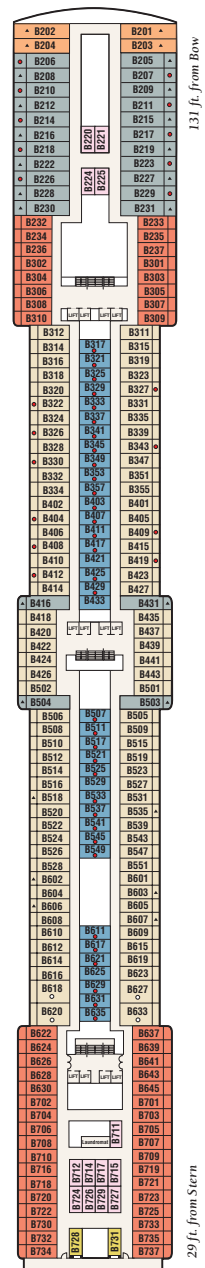

# Island Princess® deck plans

- SPORTS - 16
- SUN - 15
- LIDO - 14
- ALOHA - 12
- BAJA - 11
- CARIBE - 10
- DOLPHIN - 9
- EMERALD - 8
- PROMENADE - 7
- FIESTA - 6
- PLAZA - 5
- GALA - 4

← AFT

FORWARD →

Sports 16

Sun 15

Lido 14

Aloha 12

Baja 11

↑ FORWARD

↓ AFT

213 ft. from Bow

38 ft. from Stern