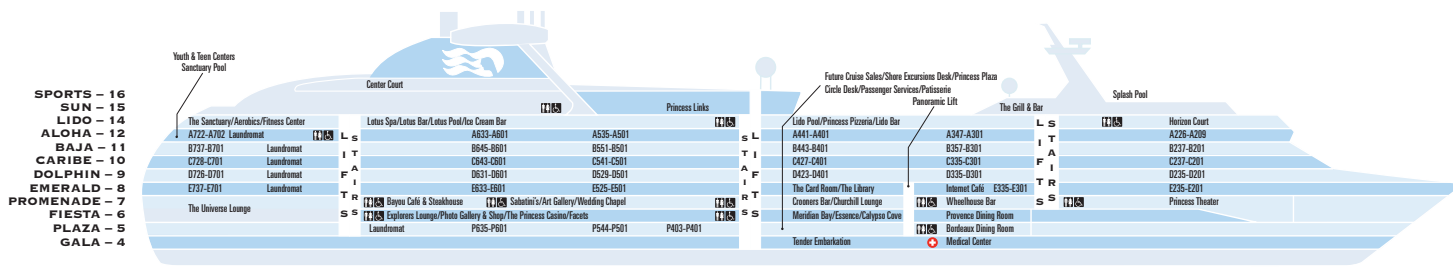

# Island Princess® deck plans

- SPORTS - 16
- SUN - 15
- LIDO - 14
- ALOHA - 12
- BAJA - 11
- CARIBE - 10
- DOLPHIN - 9
- EMERALD - 8
- PROMENADE - 7
- FIESTA - 6
- PLAZA - 5
- GALA - 4

← AFT

FORWARD →

Sports 16

Sun 15

Lido 14

Aloha 12

Baja 11

↑ FORWARD

↓ AFT

213 ft. from Bow

38 ft. from Stern