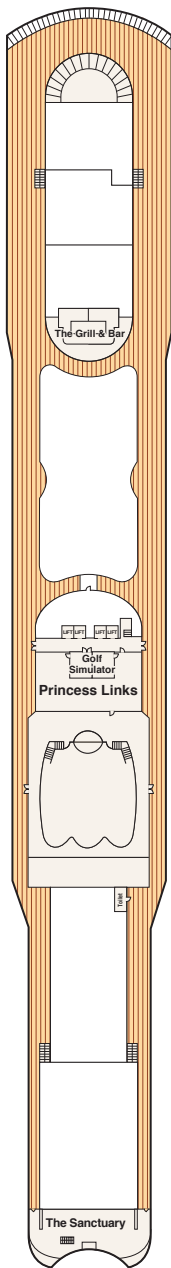

# Island Princess® deck plans

- SPORTS - 16
- SUN - 15
- LIDO - 14
- ALOHA - 12
- BAJA - 11
- CARIBE - 10
- DOLPHIN - 9
- EMERALD - 8
- PROMENADE - 7
- FIESTA - 6
- PLAZA - 5
- GALA - 4

← AFT

FORWARD →

Sports 16

Sun 15

Lido 14

Aloha 12

Baja 11

↑ FORWARD

↓ AFT

213 ft. from Bow

38 ft. from Stern