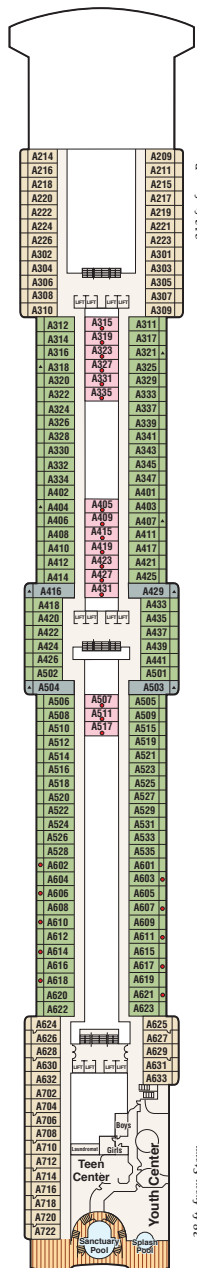

# Island Princess® deck plans

- SPORTS - 16
- SUN - 15
- LIDO - 14
- ALOHA - 12
- BAJA - 11
- CARIBE - 10
- DOLPHIN - 9
- EMERALD - 8
- PROMENADE - 7
- FIESTA - 6
- PLAZA - 5
- GALA - 4

← AFT

FORWARD →

Sports 16

Sun 15

Lido 14

Aloha 12

Baja 11

↑ FORWARD

↓ AFT

213 ft. from Bow

38 ft. from Stern