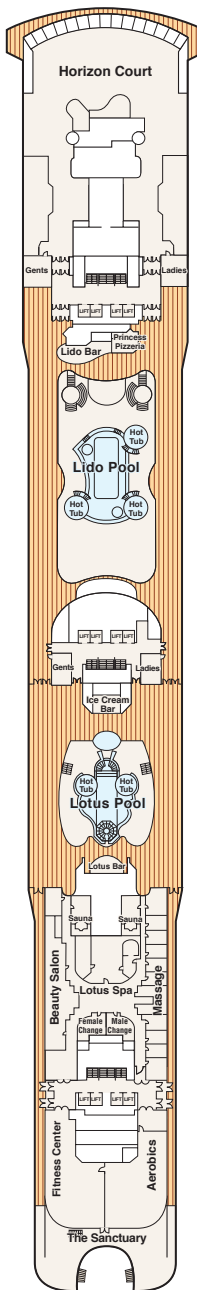

# Island Princess® deck plans

- SPORTS - 16
- SUN - 15
- LIDO - 14
- ALOHA - 12
- BAJA - 11
- CARIBE - 10
- DOLPHIN - 9
- EMERALD - 8
- PROMENADE - 7
- FIESTA - 6
- PLAZA - 5
- GALA - 4

← AFT

FORWARD →

Sports 16

Sun 15

Lido 14

Aloha 12

Baja 11

↑ FORWARD

↓ AFT

213 ft. from Bow

38 ft. from Stern