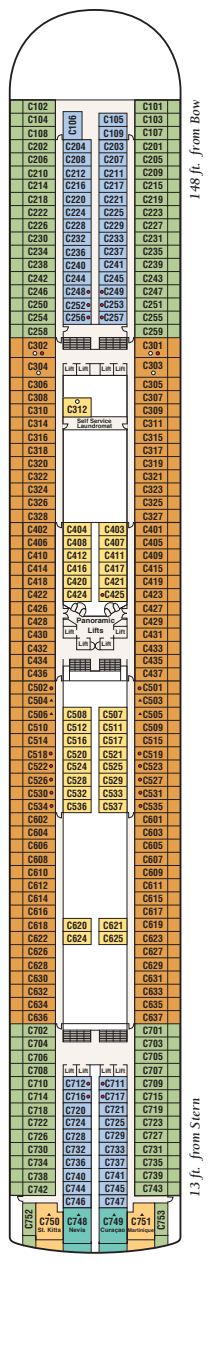

Ruby Princess®

STATEROOM DESCRIPTION

- OS** ALOHA: Owner's suite with balcony
- PH** RIVIERA: Penthouse suite with balcony
- PS** ALOHA, CARIBE, LIDO: Premium suite with balcony
- VS** CARIBE, DOLPHIN, EMERALD: Vista suite with balcony
- XS** DOLPHIN: Family suite: interconnecting staterooms with balcony
- AA** DOLPHIN: Mini-suite with balcony
- AB** DOLPHIN: Mini-suite with balcony
- AC** DOLPHIN: Mini-suite with balcony
- AD** EMERALD: Mini-suite with balcony
- AE** DOLPHIN: Mini-suite with balcony
- BA** CARIBE, LIDO: Balcony two lower beds
- BB** BAJA, CARIBE, DOLPHIN, EMERALD, RIVIERA: Balcony two lower beds
- BC** ALOHA, RIVIERA: Balcony two lower beds
- BD** ALOHA, BAJA: Balcony two lower beds
- BE** BAJA: Balcony two lower beds
- BF** BAJA: Balcony two lower beds
- BG** BAJA: Balcony two lower beds
- DD** EMERALD: Oceanview two lower beds
- D** PLAZA: Oceanview two lower beds
- EE** PLAZA: Oceanview two lower beds
- E** EMERALD, LIDO: Oceanview two lower beds (partially obstructed view)
- FF** EMERALD: Oceanview two lower beds (obstructed view)
- F** EMERALD: Oceanview two lower beds (obstructed view)
- GG** EMERALD: Oceanview two lower beds (obstructed view)
- G** EMERALD: Oceanview two lower beds (obstructed view)
- II** LIDO, RIVIERA: Interior two lower beds
- I** ALOHA, RIVIERA: Interior two lower beds
- JJ** ALOHA, BAJA: Interior two lower beds
- J** BAJA, CARIBE: Interior two lower beds
- KK** CARIBE, DOLPHIN: Interior two lower beds
- K** DOLPHIN, EMERALD, PLAZA: Interior two lower beds
- L** PLAZA: Interior two lower beds
- M** PLAZA: Interior two lower beds

WATCH
For detailed deck plans & virtual tours of every type of stateroom available visit:
princess.com/ships

Caribe 10

Dolphin 9

Emerald 8

Promenade 7

Fiesta 6

Plaza 5

FORWARD ↑