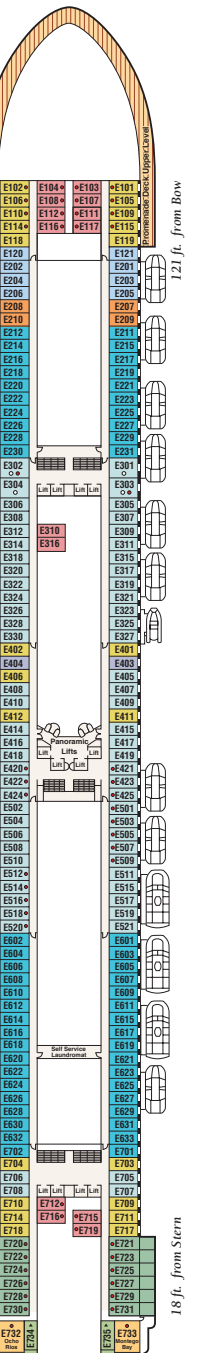

Ruby Princess®

STATEROOM DESCRIPTION

- OS** ALOHA: Owner's suite with balcony
- PH** RIVIERA: Penthouse suite with balcony
- PS** ALOHA, CARIBE, LIDO: Premium suite with balcony
- VS** CARIBE, DOLPHIN, EMERALD: Vista suite with balcony
- XS** DOLPHIN: Family suite: interconnecting staterooms with balcony
- AA** DOLPHIN: Mini-suite with balcony
- AB** DOLPHIN: Mini-suite with balcony
- AC** DOLPHIN: Mini-suite with balcony
- AD** EMERALD: Mini-suite with balcony
- AE** DOLPHIN: Mini-suite with balcony
- BA** CARIBE, LIDO: Balcony two lower beds
- BB** BAJA, CARIBE, DOLPHIN, EMERALD, RIVIERA: Balcony two lower beds
- BC** ALOHA, RIVIERA: Balcony two lower beds
- BD** ALOHA, BAJA: Balcony two lower beds
- BE** BAJA: Balcony two lower beds
- BF** BAJA: Balcony two lower beds
- BG** BAJA: Balcony two lower beds
- DD** EMERALD: Oceanview two lower beds
- D** PLAZA: Oceanview two lower beds
- EE** PLAZA: Oceanview two lower beds
- E** EMERALD, LIDO: Oceanview two lower beds (partially obstructed view)
- FF** EMERALD: Oceanview two lower beds (obstructed view)
- F** EMERALD: Oceanview two lower beds (obstructed view)
- GG** EMERALD: Oceanview two lower beds (obstructed view)
- G** EMERALD: Oceanview two lower beds (obstructed view)
- II** LIDO, RIVIERA: Interior two lower beds
- I** ALOHA, RIVIERA: Interior two lower beds
- JJ** ALOHA, BAJA: Interior two lower beds
- J** BAJA, CARIBE: Interior two lower beds
- KK** CARIBE, DOLPHIN: Interior two lower beds
- K** DOLPHIN, EMERALD, PLAZA: Interior two lower beds
- L** PLAZA: Interior two lower beds
- M** PLAZA: Interior two lower beds

WATCH
For detailed deck plans & virtual tours of every type of stateroom available visit:
princess.com/ships

Caribe 10

Dolphin 9

Emerald 8

Promenade 7

Fiesta 6

Plaza 5

FORWARD ↑