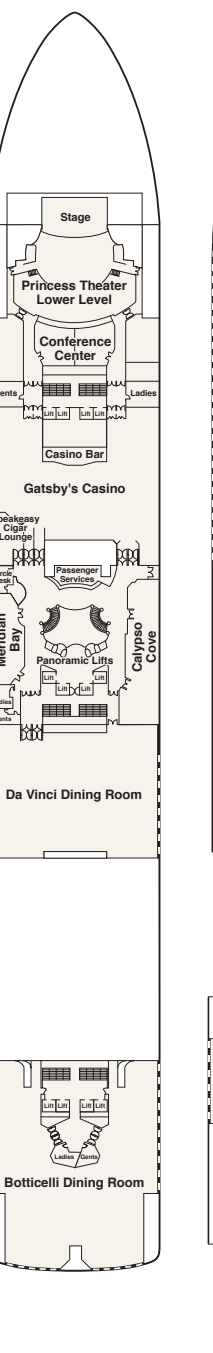

Ruby Princess®

STATEROOM DESCRIPTION

- OS** ALOHA: Owner's suite with balcony
- PH** RIVIERA: Penthouse suite with balcony
- PS** ALOHA, CARIBE, LIDO: Premium suite with balcony
- VS** CARIBE, DOLPHIN, EMERALD: Vista suite with balcony
- XS** DOLPHIN: Family suite: interconnecting staterooms with balcony
- AA** DOLPHIN: Mini-suite with balcony
- AB** DOLPHIN: Mini-suite with balcony
- AC** DOLPHIN: Mini-suite with balcony
- AD** EMERALD: Mini-suite with balcony
- AE** DOLPHIN: Mini-suite with balcony
- BA** CARIBE, LIDO: Balcony two lower beds
- BB** BAJA, CARIBE, DOLPHIN, EMERALD, RIVIERA: Balcony two lower beds
- BC** ALOHA, RIVIERA: Balcony two lower beds
- BD** ALOHA, BAJA: Balcony two lower beds
- BE** BAJA: Balcony two lower beds
- BF** BAJA: Balcony two lower beds
- BG** BAJA: Balcony two lower beds
- DD** EMERALD: Oceanview two lower beds
- D** PLAZA: Oceanview two lower beds
- EE** PLAZA: Oceanview two lower beds
- E** EMERALD, LIDO: Oceanview two lower beds (partially obstructed view)
- FF** EMERALD: Oceanview two lower beds (obstructed view)
- F** EMERALD: Oceanview two lower beds (obstructed view)
- GG** EMERALD: Oceanview two lower beds (obstructed view)
- G** EMERALD: Oceanview two lower beds (obstructed view)
- II** LIDO, RIVIERA: Interior two lower beds
- I** ALOHA, RIVIERA: Interior two lower beds
- JJ** ALOHA, BAJA: Interior two lower beds
- J** BAJA, CARIBE: Interior two lower beds
- KK** CARIBE, DOLPHIN: Interior two lower beds
- K** DOLPHIN, EMERALD, PLAZA: Interior two lower beds
- L** PLAZA: Interior two lower beds
- M** PLAZA: Interior two lower beds

WATCH
For detailed deck plans & virtual tours of every type of stateroom available visit:
princess.com/ships

Caribe 10

Dolphin 9

Emerald 8

Promenade 7

Fiesta 6

Plaza 5

FORWARD ↑