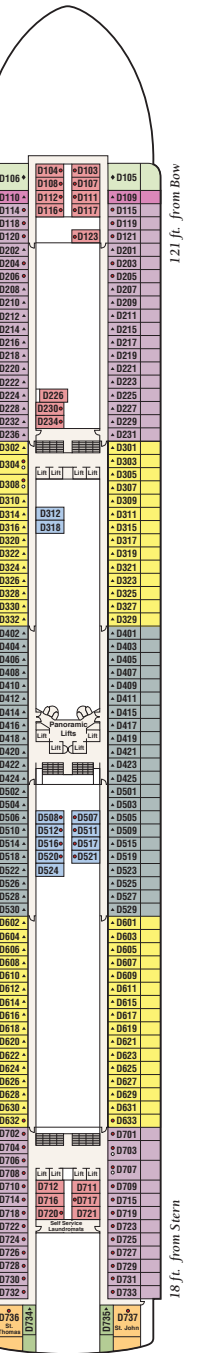

Ruby Princess®

STATEROOM DESCRIPTION

- OS** ALOHA: Owner's suite with balcony
- PH** RIVIERA: Penthouse suite with balcony
- PS** ALOHA, CARIBE, LIDO: Premium suite with balcony
- VS** CARIBE, DOLPHIN, EMERALD: Vista suite with balcony
- XS** DOLPHIN: Family suite: interconnecting staterooms with balcony
- AA** DOLPHIN: Mini-suite with balcony
- AB** DOLPHIN: Mini-suite with balcony
- AC** DOLPHIN: Mini-suite with balcony
- AD** EMERALD: Mini-suite with balcony
- AE** DOLPHIN: Mini-suite with balcony
- BA** CARIBE, LIDO: Balcony two lower beds
- BB** BAJA, CARIBE, DOLPHIN, EMERALD, RIVIERA: Balcony two lower beds
- BC** ALOHA, RIVIERA: Balcony two lower beds
- BD** ALOHA, BAJA: Balcony two lower beds
- BE** BAJA: Balcony two lower beds
- BF** BAJA: Balcony two lower beds
- BG** BAJA: Balcony two lower beds
- DD** EMERALD: Oceanview two lower beds
- D** PLAZA: Oceanview two lower beds
- EE** PLAZA: Oceanview two lower beds
- E** EMERALD, LIDO: Oceanview two lower beds (partially obstructed view)
- FF** EMERALD: Oceanview two lower beds (obstructed view)
- F** EMERALD: Oceanview two lower beds (obstructed view)
- GG** EMERALD: Oceanview two lower beds (obstructed view)
- G** EMERALD: Oceanview two lower beds (obstructed view)
- II** LIDO, RIVIERA: Interior two lower beds
- I** ALOHA, RIVIERA: Interior two lower beds
- JJ** ALOHA, BAJA: Interior two lower beds
- J** BAJA, CARIBE: Interior two lower beds
- KK** CARIBE, DOLPHIN: Interior two lower beds
- K** DOLPHIN, EMERALD, PLAZA: Interior two lower beds
- L** PLAZA: Interior two lower beds
- M** PLAZA: Interior two lower beds

WATCH
For detailed deck plans & virtual tours of every type of stateroom available visit:
princess.com/ships

Caribe 10

Dolphin 9

Emerald 8

Promenade 7

Fiesta 6

Plaza 5

FORWARD ↑