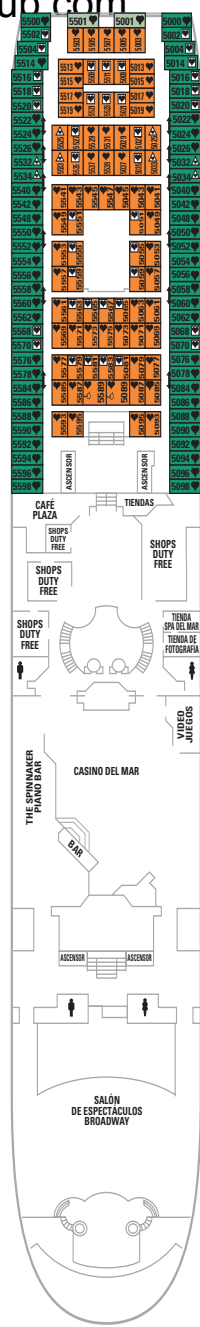

réservez votre croisière sur www.croisiere-club.com

DECK 2

DECK 3

DECK 4

DECK 5

DECK 6

DECK 7

- RS
 Royal Suite with Balcony
- ST
 Deluxe Suite with Balcony
- GT
 Gran Suite with Balcony
- JT
 Junior Suite with Balcony
- A
 Outside Deluxe
- B
 Outside Superior
- C
 Outside Superior
- D
 Outside
- E
 Outside
- F
 Outside (blocked view)
- G
 Outside (blocked view)
- H
 Inside Superior
- I
 Inside Superior
- J
 Inside
- K
 Inside
- L
 Inside

réservez votre croisière sur www.croisiere-club.com

DECK 8

DECK 9

DECK 10

DECK 11

DECK 12

DECK 14

- ♥ Double bed (convertible in two).
- ♥ Double bed (convertible in two). Maximum occupancy of 4 people with double sofa bed.
- ♥ Double bed (convertible in two). Maximum occupancy of 4 people with two bunk beds.
- ♥ Double bed. Maximum occupancy of 4 people with double sofa bed.
- ▲ Double bed (convertible in two). Maximum occupancy of 3 people with bunk bed.
- ▲ Double bed (convertible in two). Maximum occupancy of 3 people with single sofa bed.
- ♿ Disabled
- ↔ Connect cabins