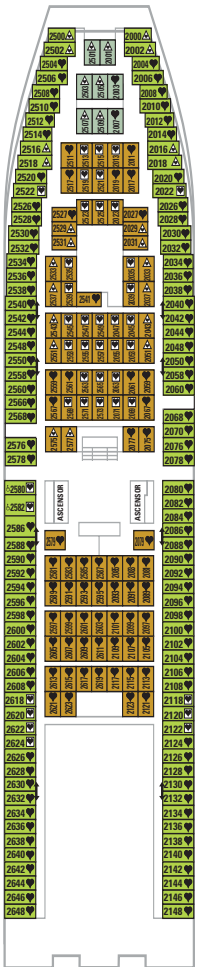

réservez votre croisière sur www.croisiere-club.com

DECK 2

DECK 3

DECK 4

DECK 5

DECK 6

DECK 7

- RS
 Royal Suite with Balcony
- ST
 Deluxe Suite with Balcony
- GT
 Gran Suite with Balcony
- JT
 Junior Suite with Balcony
- A
 Outside Deluxe
- B
 Outside Superior
- C
 Outside Superior
- D
 Outside
- E
 Outside
- F
 Outside (blocked view)
- G
 Outside (blocked view)
- H
 Inside Superior
- I
 Inside Superior
- J
 Inside
- K
 Inside
- L
 Inside

réservez votre croisière sur www.croisiere-club.com

DECK 8

DECK 9

DECK 10

DECK 11

DECK 12

DECK 14

- ♥ Double bed (convertible in two).
- ♥ Double bed (convertible in two). Maximum occupancy of 4 people with double sofa bed.
- ♥ Double bed (convertible in two). Maximum occupancy of 4 people with two bunk beds.
- ♥ Double bed. Maximum occupancy of 4 people with double sofa bed.
- ▲ Double bed (convertible in two). Maximum occupancy of 3 people with bunk bed.
- ▲ Double bed (convertible in two). Maximum occupancy of 3 people with single sofa bed.
- ♿ Disabled
- ↔ Connect cabins