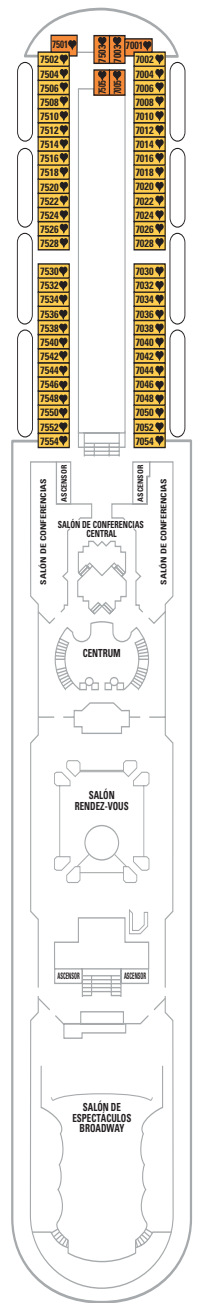

réservez votre croisière sur www.croisiere-club.com

DECK 2

DECK 3

DECK 4

DECK 5

DECK 6

DECK 7

- RS
 Royal Suite with Balcony
- ST
 Deluxe Suite with Balcony
- GT
 Gran Suite with Balcony
- JT
 Junior Suite with Balcony
- A
 Outside Deluxe
- B
 Outside Superior
- C
 Outside Superior
- D
 Outside
- E
 Outside
- F
 Outside (blocked view)
- G
 Outside (blocked view)
- H
 Inside Superior
- I
 Inside Superior
- J
 Inside
- K
 Inside
- L
 Inside

réservez votre croisière sur www.croisiere-club.com

DECK 8

DECK 9

DECK 10

DECK 11

DECK 12

DECK 14

- ♥ Double bed (convertible in two).
- ♥ Double bed (convertible in two). Maximum occupancy of 4 people with double sofa bed.
- ♥ Double bed (convertible in two). Maximum occupancy of 4 people with two bunk beds.
- ♥ Double bed. Maximum occupancy of 4 people with double sofa bed.
- ▲ Double bed (convertible in two). Maximum occupancy of 3 people with bunk bed.
- ▲ Double bed (convertible in two). Maximum occupancy of 3 people with single sofa bed.
- ♿ Disabled
- ↔ Connect cabins