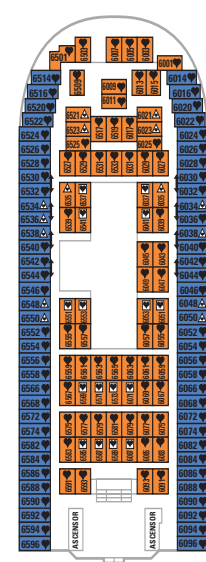

réservez votre croisière sur www.croisiere-club.com

DECK 2

DECK 3

DECK 4

DECK 5

DECK 6

DECK 7

- RS
 Royal Suite with Balcony
- ST
 Deluxe Suite with Balcony
- GT
 Gran Suite with Balcony
- JT
 Junior Suite with Balcony
- A
 Outside Deluxe
- B
 Outside Superior
- C
 Outside Superior
- D
 Outside
- E
 Outside
- F
 Outside (blocked view)
- G
 Outside (blocked view)
- H
 Inside Superior
- I
 Inside Superior
- J
 Inside
- K
 Inside
- L
 Inside

réservez votre croisière sur www.croisiere-club.com

DECK 8

DECK 9

DECK 10

DECK 11

DECK 12

DECK 14

- ♥ Double bed (convertible in two).
- ♥ Double bed (convertible in two). Maximum occupancy of 4 people with double sofa bed.
- ♥ Double bed (convertible in two). Maximum occupancy of 4 people with two bunk beds.
- ♥ Double bed. Maximum occupancy of 4 people with double sofa bed.
- ▲ Double bed (convertible in two). Maximum occupancy of 3 people with bunk bed.
- ▲ Double bed (convertible in two). Maximum occupancy of 3 people with single sofa bed.
- ♿ Disabled
- ↔ Connect cabins