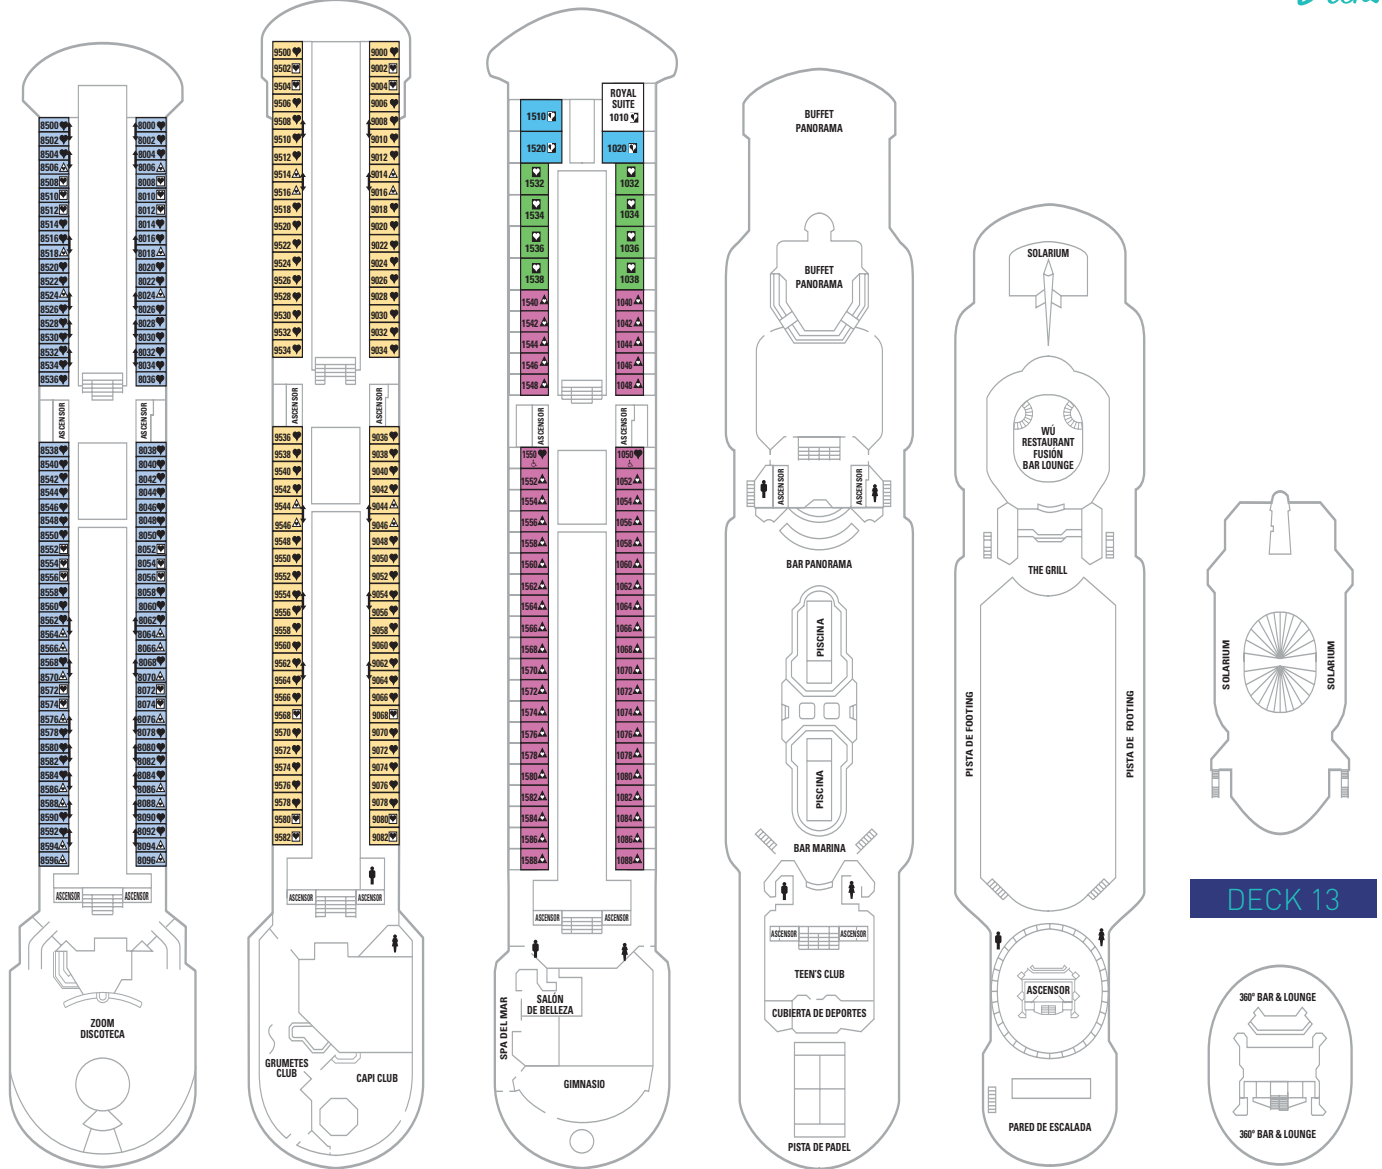

réservez votre croisière sur www.croisiere-club.com

DECK 2

DECK 3

DECK 4

DECK 5

DECK 6

DECK 7

- RS
 Royal Suite with Balcony
- ST
 Deluxe Suite with Balcony
- GT
 Gran Suite with Balcony
- JT
 Junior Suite with Balcony
- A
 Outside Deluxe
- B
 Outside Superior
- C
 Outside Superior
- D
 Outside
- E
 Outside
- F
 Outside (blocked view)
- G
 Outside (blocked view)
- H
 Inside Superior
- I
 Inside Superior
- J
 Inside
- K
 Inside
- L
 Inside

réservez votre croisière sur www.croisiere-club.com

DECK 8

DECK 9

DECK 10

DECK 11

DECK 12

DECK 14

- ♥ Double bed (convertible in two).
- ♥ Double bed (convertible in two). Maximum occupancy of 4 people with double sofa bed.
- ♥ Double bed (convertible in two). Maximum occupancy of 4 people with two bunk beds.
- ♥ Double bed. Maximum occupancy of 4 people with double sofa bed.
- ▲ Double bed (convertible in two). Maximum occupancy of 3 people with bunk bed.
- ▲ Double bed (convertible in two). Maximum occupancy of 3 people with single sofa bed.
- ♿ Disabled
- ↔ Connect cabins