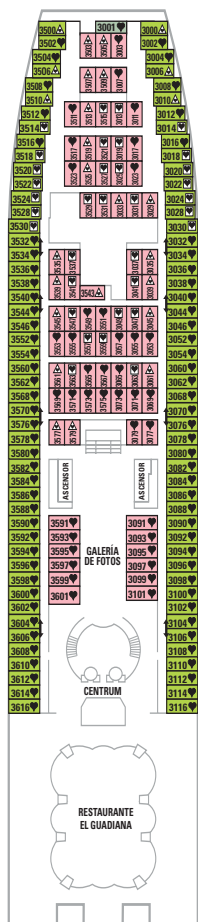

réservez votre croisière sur www.croisiere-club.com

DECK 2

DECK 3

DECK 4

DECK 5

DECK 6

DECK 7

- RS
 Royal Suite with Balcony
- ST
 Deluxe Suite with Balcony
- GT
 Gran Suite with Balcony
- JT
 Junior Suite with Balcony
- A
 Outside Deluxe
- B
 Outside Superior
- C
 Outside Superior
- D
 Outside
- E
 Outside
- F
 Outside (blocked view)
- G
 Outside (blocked view)
- H
 Inside Superior
- I
 Inside Superior
- J
 Inside
- K
 Inside
- L
 Inside

réservez votre croisière sur www.croisiere-club.com

DECK 8

DECK 9

DECK 10

DECK 11

DECK 12

DECK 14

- ♥ Double bed (convertible in two).
- ♥ Double bed (convertible in two). Maximum occupancy of 4 people with double sofa bed.
- ♥ Double bed (convertible in two). Maximum occupancy of 4 people with two bunk beds.
- ♥ Double bed. Maximum occupancy of 4 people with double sofa bed.
- ▲ Double bed (convertible in two). Maximum occupancy of 3 people with bunk bed.
- ▲ Double bed (convertible in two). Maximum occupancy of 3 people with single sofa bed.
- ♿ Disabled
- ↔ Connect cabins