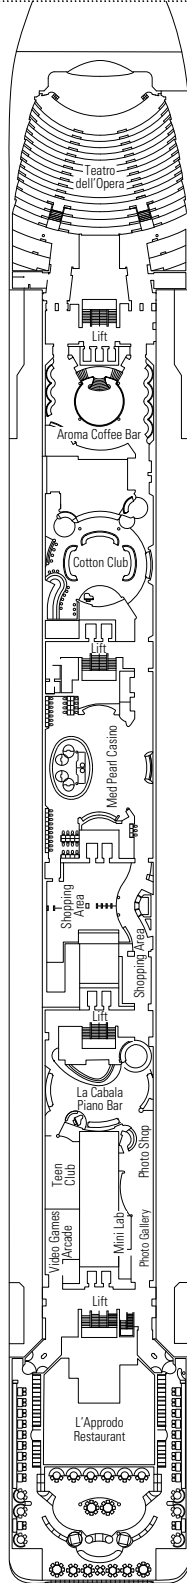

DECK 6
OTELLO