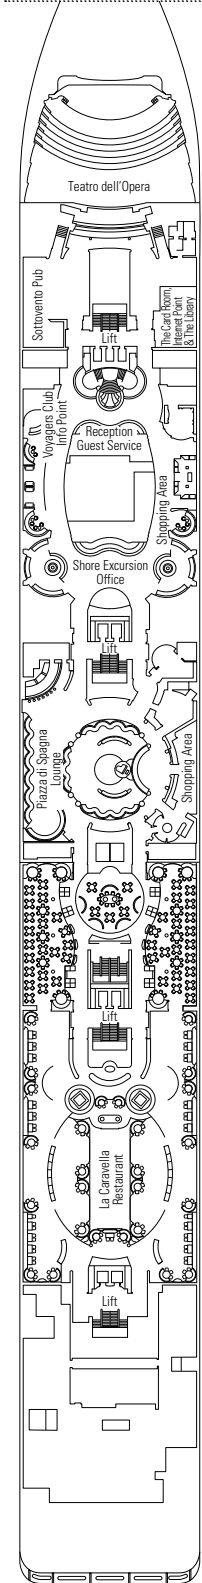

DECK PLAN & ACCOMMODATIONS

1.075 CABINS
2.679 GUESTS

DECK 5
AIDA