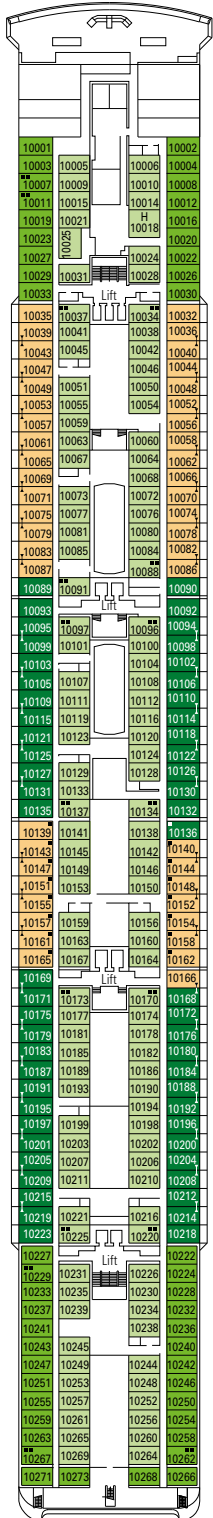

- Sun Deck, Minigolf Deck 13
- La Bohème Deck 12
- Tosca Deck 11
- Turandot Deck 10
- Norma Deck 9
- La Traviata Deck 8
- Rigoletto Deck 7
- Otello Deck 6
- Aida Deck 5

1.075 Cabins

Suites	28
Balcony	204
Ocean View	340
Outside with Partial View	63
Interior*	440

* Including cabins for guests with disabilities or reduced mobility.

CABINS CATEGORIES

BELLA > Interior
BELLA > Outside with Partial View
BELLA > Balcony

FANTASTICA > Interior
FANTASTICA > Ocean View
FANTASTICA > Balcony
FANTASTICA > Family Cabin*

AUREA > Balcony
AUREA > Suite

* The ship offers many family cabins which are the combination of 2 connected cabins. Please contact your travel agent for all the available options.

- 3rd and 4th beds available in all categories except for Outside with Partial View Bella and Balcony Bella.
- All cabins have one double bed convertible to two single beds, except in cabins for guests with disabilities or reduced mobility (H).

LEGEND

- ▲ Sofa bed
- 3rd bed is a pullman bed
- 3rd and 4th beds are pullman beds
- ↔ Connecting cabins
- H Cabin for guests with disabilities or reduced mobility
- Cabins with partial view

Ship configuration, data and descriptions may be subject to change depending on the season and on the destination and will be verified at the time of booking.