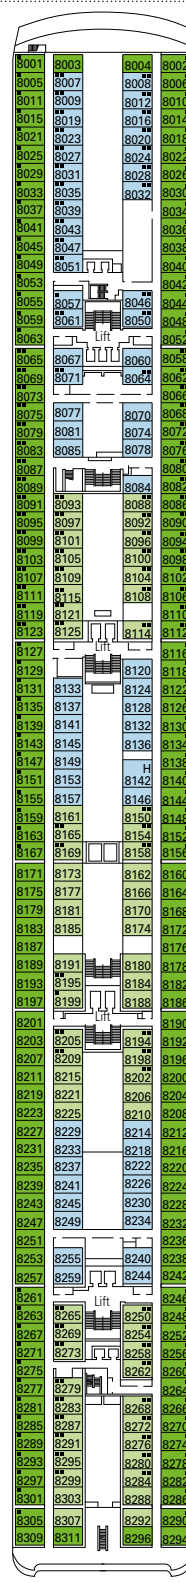

PUBLIC AREAS

COMMON SERVICES

RECEPTION-GUEST SERVICE

TECHNICAL CHARACTERISTICS OF THE SHIP

GROSS TONNAGE	65.591 tons
LENGTH	274,9 m
BEAM	32 m
HEIGHT	54 m
DECKS	13, incl. 9 for guests
LIFTS	9
VOLTAGE (IN CABIN)	110/220 volts
MAXIMUM SPEED	20,3 knots
STABILIZERS	Stabilized with 2 fins
NUMBER OF PASSENGERS	2.679
NUMBER OF CABINS	1.075
CREW MEMBERS	Approx. 728
POOLS	3, with child-appropriate areas; 2 whirlpool baths

VARIOUS SERVICES	Seats	Use	Surface (m ²)	Deck
EXCURSIONS OFFICE		Excursions office	40	5 Aida
MEDICAL CENTER		Medical centre	107	7 Rigoletto
RECEPTION-GUEST SERVICE	160	Reception, guest service	1.117	5 Aida

MINI CLUB

LE PISCINE

DECK PLAN & ACCOMMODATIONS

1.075 CABINS
2.679 GUESTS

LE PISCINE

DECK 5
AIDA

DECK 6
OTELLO

DECK 7
RIGOLETTO

DECK 8
LA TRAVIATA

DECK 9
NORMA

- Sun Deck, Minigolf Deck 13
- La Bohème Deck 12
- Tosca Deck 11
- Turandot Deck 10
- Norma Deck 9
- La Traviata Deck 8
- Rigoletto Deck 7
- Otello Deck 6
- Aida Deck 5

1.075 Cabins