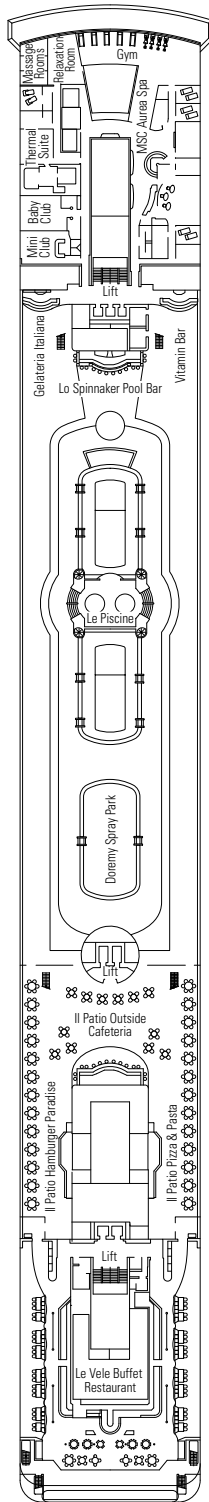

PUBLIC AREAS

COMMON SERVICES

RECEPTION-GUEST SERVICE

TECHNICAL CHARACTERISTICS OF THE SHIP

GROSS TONNAGE	65.591 tons
LENGTH	274,9 m
BEAM	32 m
HEIGHT	54 m
DECKS	13, incl. 9 for guests
LIFTS	9
VOLTAGE (IN CABIN)	110/220 volts
MAXIMUM SPEED	20,3 knots
STABILIZERS	Stabilized with 2 fins
NUMBER OF PASSENGERS	2.679
NUMBER OF CABINS	1.075
CREW MEMBERS	Approx. 728
POOLS	3, with child-appropriate areas; 2 whirlpool baths

VARIOUS SERVICES	Seats	Use	Surface (m ²)	Deck
EXCURSIONS OFFICE		Excursions office	40	5 Aida
MEDICAL CENTER		Medical centre	107	7 Rigoletto
RECEPTION-GUEST SERVICE	160	Reception, guest service	1.117	5 Aida

DECK 8
LA TRAVIATA

DECK 9
NORMA

- Sun Deck, Minigolf Deck 13
- La Bohème Deck 12
- Tosca Deck 11
- Turandot Deck 10
- Norma Deck 9
- La Traviata Deck 8
- Rigoletto Deck 7
- Otello Deck 6
- Aida Deck 5

1.075 Cabins

LEGEND

- ▲ Sofa bed
- 3rd bed is a pullman bed
- 3rd and 4th beds are pullman beds
- ↔ Connecting cabins
- H Cabin for guests with disabilities or reduced mobility
- Cabins with partial view

Ship configuration, data and descriptions may be subject to change depending on the season and on the destination and will be verified at the time of booking.