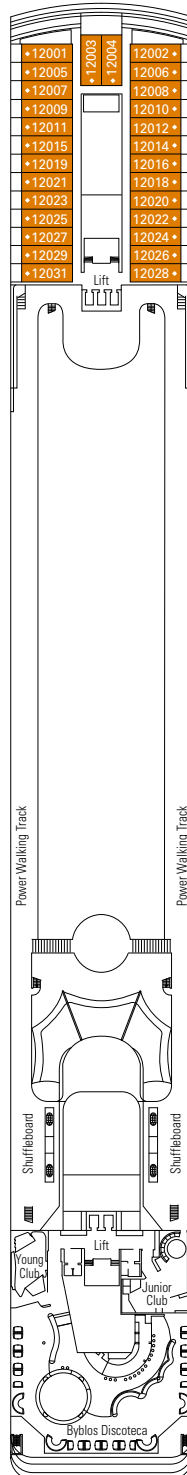

- Sun Deck, Minigolf Deck 13
- La Bohème Deck 12
- Tosca Deck 11
- Turandot Deck 10
- Norma Deck 9
- La Traviata Deck 8
- Rigoletto Deck 7
- Otello Deck 6
- Aida Deck 5

1.075 Cabins

Suites	28
Balcony	204
Ocean View	340
Outside with Partial View	63
Interior*	440

* Including cabins for guests with disabilities or reduced mobility.

CABINS CATEGORIES

BELLA > Interior
BELLA > Outside with Partial View
BELLA > Balcony

FANTASTICA > Interior
FANTASTICA > Ocean View
FANTASTICA > Balcony
FANTASTICA > Family Cabin*

AUREA > Balcony
AUREA > Suite

* The ship offers many family cabins which are the combination of 2 connected cabins. Please contact your travel agent for all the available options.

- 3rd and 4th beds available in all categories except for Outside with Partial View Bella and Balcony Bella.
- All cabins have one double bed convertible to two single beds, except in cabins for guests with disabilities or reduced mobility (H).

LEGEND

- ▲ Sofa bed
- 3rd bed is a pullman bed
- 3rd and 4th beds are pullman beds
- ↔ Connecting cabins
- H Cabin for guests with disabilities or reduced mobility
- Cabins with partial view

Ship configuration, data and descriptions may be subject to change depending on the season and on the destination and will be verified at the time of booking.