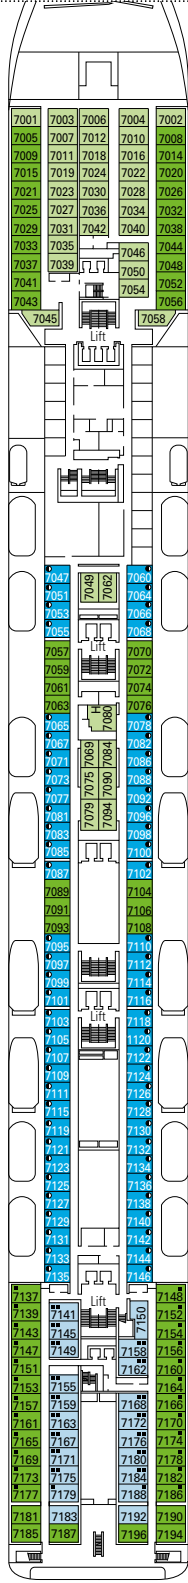

DECK 7
RIGOLETTO