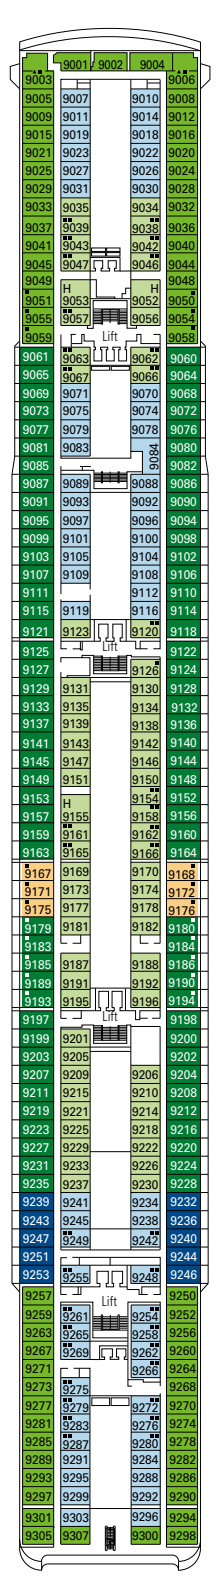

PUBLIC AREAS

COMMON SERVICES

RECEPTION-GUEST SERVICE

TECHNICAL CHARACTERISTICS OF THE SHIP

GROSS TONNAGE	65.591 tons
LENGTH	274,9 m
BEAM	32 m
HEIGHT	54 m
DECKS	13, incl. 9 for guests
LIFTS	9
VOLTAGE (IN CABIN)	110/220 volts
MAXIMUM SPEED	20,3 knots
STABILIZERS	Stabilized with 2 fins
NUMBER OF PASSENGERS	2.679
NUMBER OF CABINS	1.075
CREW MEMBERS	Approx. 728
POOLS	3, with child-appropriate areas; 2 whirlpool baths

VARIOUS SERVICES	Seats	Use	Surface (m ²)	Deck
EXCURSIONS OFFICE		Excursions office	40	5 Aida
MEDICAL CENTER		Medical centre	107	7 Rigoletto
RECEPTION-GUEST SERVICE	160	Reception, guest service	1.117	5 Aida

CONFERENCE ROOMS	Seats	Stage / Dance floor surface (m ²)	Surface (m ²)	Deck
BYBLOS DISCOTECA	322	40	739	12 La Bohème
COTTON CLUB	155	26	345	6 Otello
TEATRO DELL'OPERA	713	115	1.135	5 Aida / 6 Otello

INCENTIVE FACILITIES

DECK 8
LA TRAVIATA

DECK 9
NORMA

- Sun Deck, Minigolf Deck 13
- La Bohème Deck 12
- Tosca Deck 11
- Turandot Deck 10
- Norma Deck 9
- La Traviata Deck 8
- Rigoletto Deck 7
- Otello Deck 6
- Aida Deck 5

1.075 Cabins