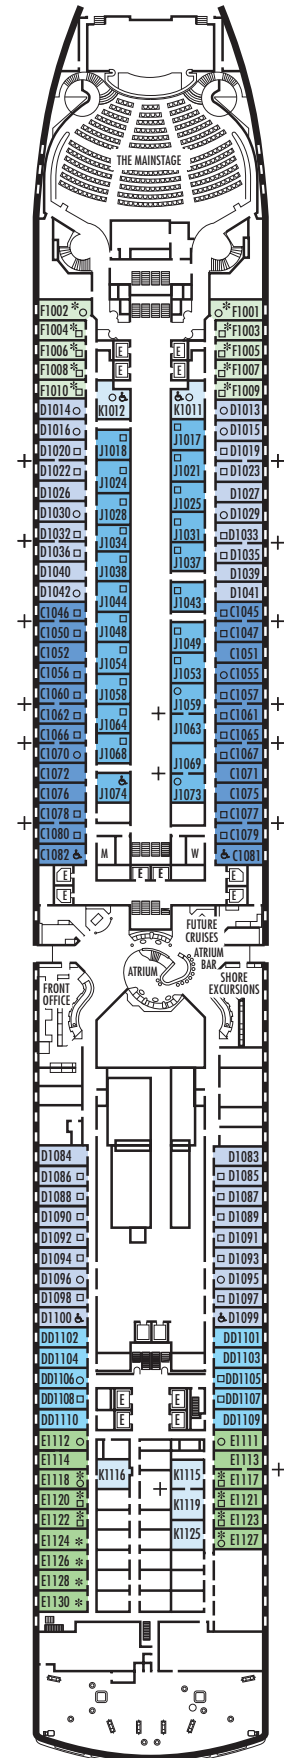

DECK 1—MAIN DECK

Staterooms 1001–1130