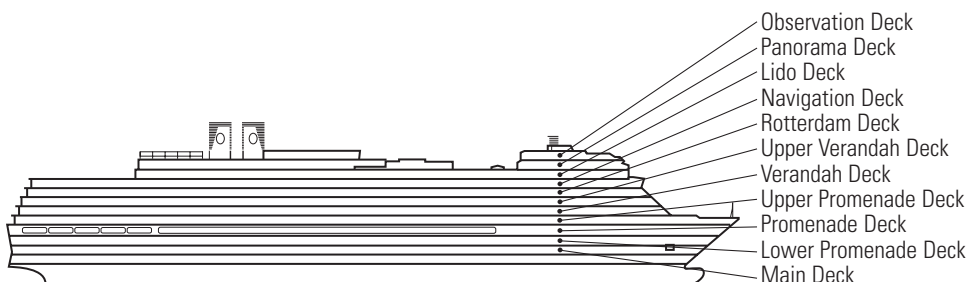

OCEAN-VIEW SPA STATEROOMS

CQ

Large Ocean-view Spa: 2 lower beds convertible to 1 queen-size bed, bathtub & shower. Approximately 169–267 sq. ft.

INTERIOR SPA STATEROOMS

IQ

Large Interior Spa: 2 lower beds convertible to 1 queen-size bed, shower. Staterooms IQ10043 and IQ10044 have fully obstructed views. Approximately 141–284 sq. ft.