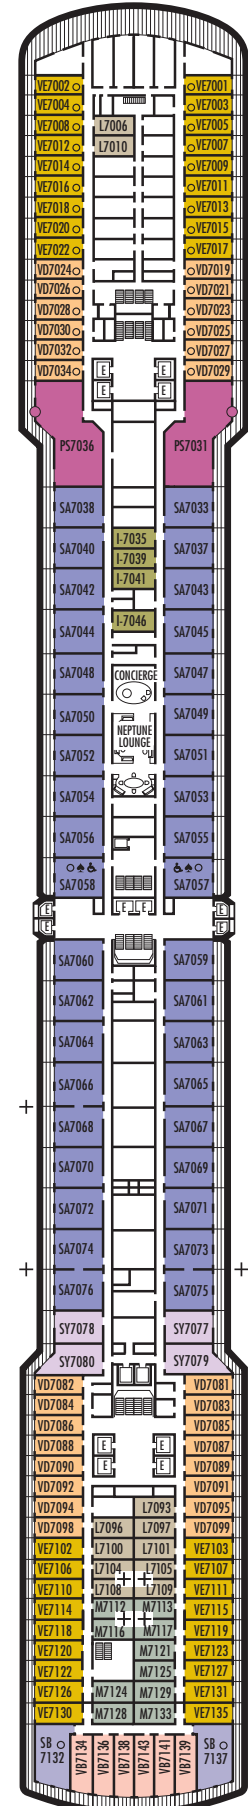

SA SB

Neptune Suites: 2 lower beds convertible to 1 king-size bed, bathroom with dual-sink vanity, full-size whirlpool bath & shower & additional shower stall, large sitting area, dressing room, private verandah, 1 sofa bed for 2 persons, floor-to-ceiling windows.
Approximately 506–590 sq. ft. including verandah.

SY

Signature Suites: 2 lower beds convertible to 1 queen-size bed, bathroom with dual-sink vanity, full-size whirlpool bath & shower & additional shower stall, large sitting area, private verandah, 1 sofa bed for 1 person, floor-to-ceiling windows.
Approximately 273–456 sq. ft. including verandah.

VERANDAH STATEROOMS

VB VD VE

Verandah: 2 lower beds convertible to 1 queen-size bed, bathtub & shower, sitting area, private verandah, floor-to-ceiling windows.
Approximately 213–379 sq. ft. including verandah.

INTERIOR STATEROOMS

I

Large: 2 lower beds convertible to 1 queen-size bed, shower.
Approximately 141–284 sq. ft.

L M

Standard: 2 lower beds convertible to 1 queen-size bed, shower.
Approximately 141–284 sq. ft.