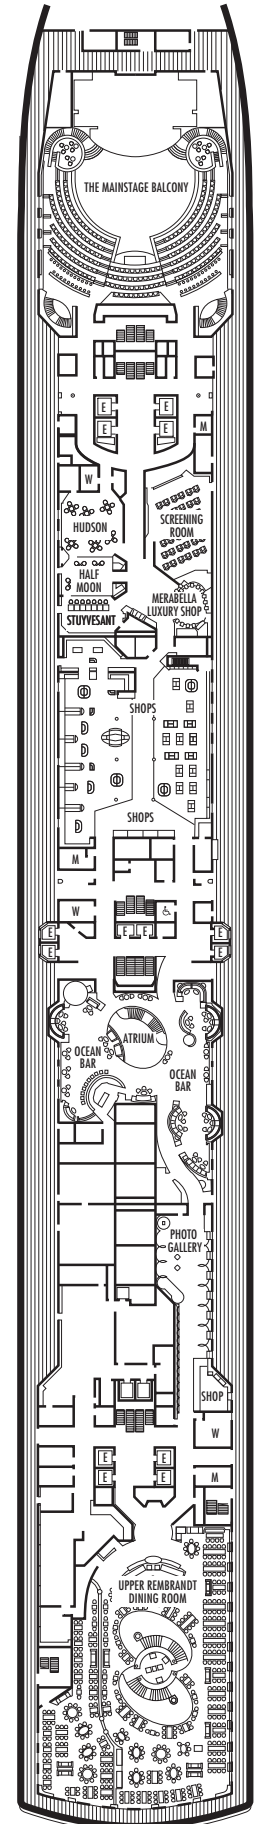

MS EURODAM

DECK PLANS & STATEROOMS

The deck plans are color-coded by category of stateroom, and the category letter precedes the stateroom number in each room. All staterooms are equipped with flat-panel television, mini-bar, DVD player, mini-safe, data port, telephone and multichannel music.

Important Note: Not all staterooms within each category have the same furniture configuration and/or facilities. Appropriate symbols within the rooms on the deck plans describe differences from the stateroom descriptions below.

All information is subject to change.

STATEROOM SYMBOL LEGEND

- Triple (2 lower beds, 1 sofa bed)
- Quad (2 lower beds, 1 sofa bed, 1 upper)
- △ Partial sea view
- × Fully obstructed view
- + Connecting rooms
- Shower only
- ♣ Single sink vanity, bathtub only
- ♠ Single sink vanity
- Staterooms have solid steel verandah railings instead of clear-view Plexiglas® railings
- ♿ Suites SA7058 & SA7057 are wheelchair accessible, bathtub and roll-in shower. Suites SY5002 & SY5001 and staterooms VA8119, VA8116, I-8033, VA8026, VA8025, V6052, V6049, VB6002, VB6001, V5140, V5135, V5054, V5051, VA4134, VA4131, H4092, H4089, VA4052, VA4051, D1100, D1099, C1082, C1081, J1074, K1012 & K1011 are wheelchair accessible, roll-in shower only.