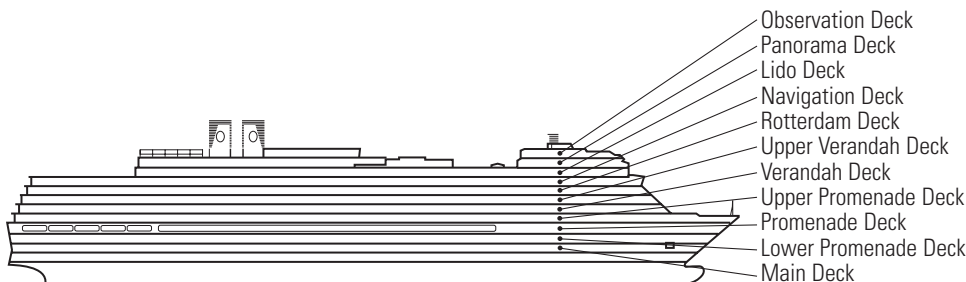

L

Standard: 2 lower beds convertible to 1 queen-size bed, shower. Approximately 141-284 sq. ft.

MS EURODAM

DECK PLANS & STATEROOMS

The deck plans are color-coded by category of stateroom, and the category letter precedes the stateroom number in each room. All staterooms are equipped with flat-panel television, mini-bar, DVD player, mini-safe, data port, telephone and multichannel music.