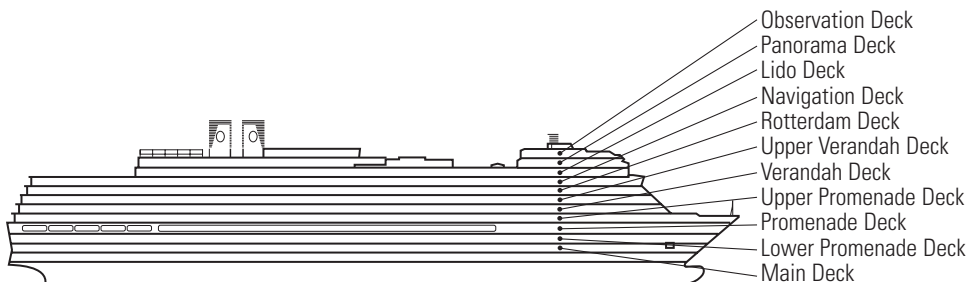

VERANDAH SUITES

■ SB ■ SC

Neptune Suites: 2 lower beds convertible to 1 king-size bed, bathroom with dual-sink vanity, full-size whirlpool bath & shower & additional shower stall, large sitting area, dressing room, private verandah, 1 sofa bed for 2 persons, floor-to-ceiling windows. Approximately 506–590 sq. ft. including verandah.

■ SS ■ SY ■ SZ

Signature Suites: 2 lower beds convertible to 1 queen-size bed, bathroom with dual-sink vanity, full-size whirlpool bath & shower & additional shower stall, large sitting area, private verandah, 1 sofa bed for 1 person, floor-to-ceiling windows. Approximately 273–456 sq. ft. including verandah.

VERANDAH STATEROOMS

■ V ■ VB ■ VC ■ VD

Verandah: 2 lower beds convertible to 1 queen-size bed, bathtub & shower, sitting area, private verandah, floor-to-ceiling windows. Approximately 213–379 sq. ft. including verandah.

OCEAN-VIEW STATEROOMS

■ F

Large: 2 lower beds convertible to 1 queen-size bed, bathtub & shower. Approximately 169–267 sq. ft.

INTERIOR STATEROOMS

■ I

Large: 2 lower beds convertible to 1 queen-size bed, shower. Approximately 141–284 sq. ft.

■ K

Large or Standard: 2 lower beds convertible to 1 queen-size bed, shower. Approximately 141–284 sq. ft.

■ L

Standard: 2 lower beds convertible to 1 queen-size bed, shower. Approximately 141–284 sq. ft.