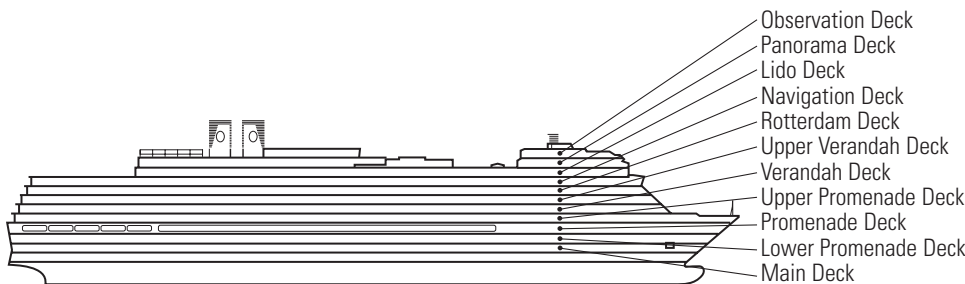

VERANDAH SUITES

SB

Neptune Suites: 2 lower beds convertible to 1 king-size bed, bathroom with dual-sink vanity, full-size whirlpool bath & shower & additional shower stall, large sitting area, dressing room, private verandah, 1 sofa bed for 2 persons, floor-to-ceiling windows. Approximately 506–590 sq. ft. including verandah.

VERANDAH STATEROOMS

VA VB VC VE VF VH

Verandah: 2 lower beds convertible to 1 queen-size bed, bathtub & shower, sitting area, private verandah, floor-to-ceiling windows. Approximately 213–379 sq. ft. including verandah.

OCEAN-VIEW STATEROOMS

G H HH

Large: 2 lower beds convertible to 1 queen-size bed, bathtub & shower. All G-category staterooms have partial sea views. All H- & HH-category staterooms have fully obstructed views. Approximately 169–267 sq. ft.

INTERIOR STATEROOMS

I

Large: 2 lower beds convertible to 1 queen-size bed, shower. Approximately 141–284 sq. ft.

K

Large or Standard: 2 lower beds convertible to 1 queen-size bed, shower. Approximately 141–284 sq. ft.

L N

Standard: 2 lower beds convertible to 1 queen-size bed, shower. Approximately 141–284 sq. ft.

DECK 4—UPPER PROMENADE DECK Staterooms 4001–4187