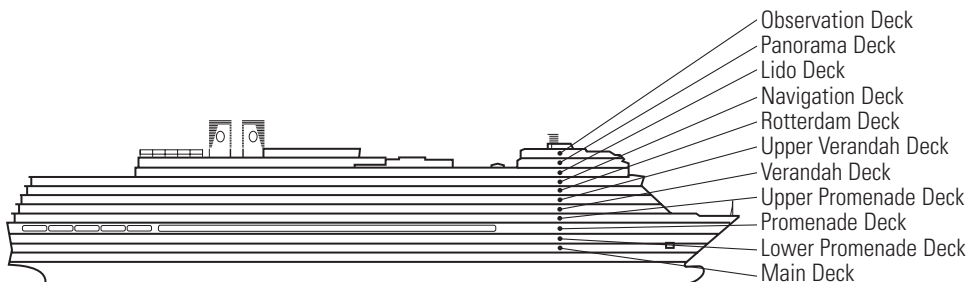

OCEAN-VIEW STATEROOMS

C **D** **DD** **E** **F**

Large: 2 lower beds convertible to 1 queen-size bed, bathtub & shower.
Approximately 169–267 sq. ft.

INTERIOR STATEROOMS

J **K**

Large or Standard: 2 lower beds convertible to 1 queen-size bed, shower.
Approximately 141–284 sq. ft.