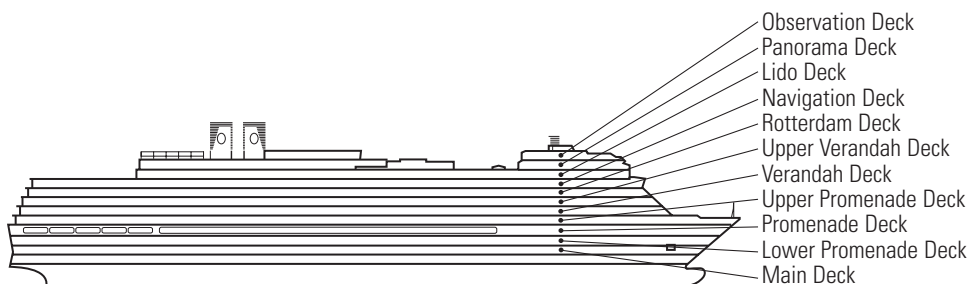

MS EURODAM

DECK PLANS & STATEROOMS

The deck plans are color-coded by category of stateroom, and the category letter precedes the stateroom number in each room. All staterooms are equipped with flat-panel television, mini-bar, DVD player, mini-safe, data port, telephone and multichannel music.

Important Note: Not all staterooms within each category have the same furniture configuration and/or facilities. Appropriate symbols within the rooms on the deck plans describe differences from the stateroom descriptions below.

All information is subject to change.

STATEROOM SYMBOL LEGEND

- Triple (2 lower beds, 1 sofa bed)
- Quad (2 lower beds, 1 sofa bed, 1 upper)
- △ Partial sea view
- × Fully obstructed view
- + Connecting rooms
- Shower only
- ♣ Single sink vanity, bathtub only
- ♠ Single sink vanity
- Staterooms have solid steel verandah railings instead of clear-view Plexiglas® railings
- ♿ Suites SA7058 & SA7057 are wheelchair accessible, bathtub and roll-in shower. Suites SY5002 & SY5001 and staterooms VA8119, VA8116, I-8033, VA8026, VA8025, V6052, V6049, VB6002, VB6001, V5140, V5135, V5054, V5051, VA4134, VA4131, H4092, H4089, VA4052, VA4051, D1100, D1099, C1082, C1081, J1074, K1012 & K1011 are wheelchair accessible, roll-in shower only.