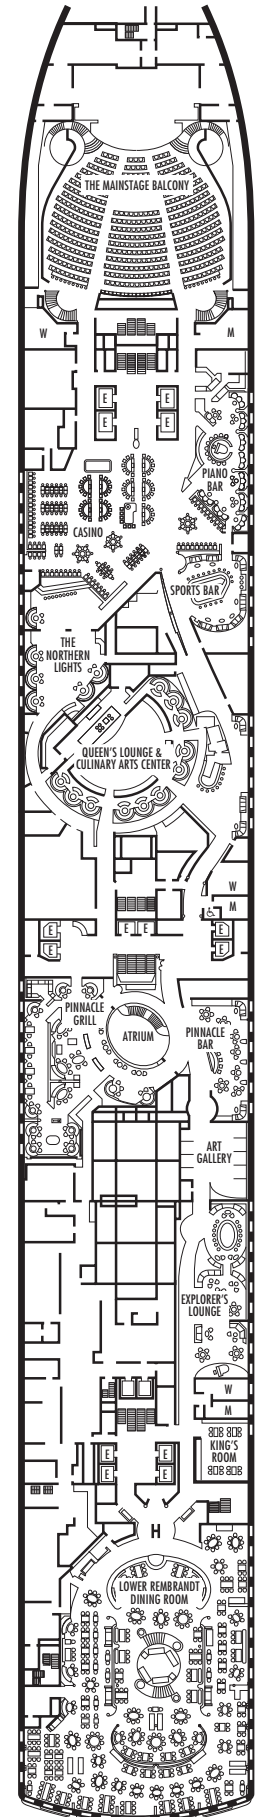

All information is subject to change.

STATEROOM SYMBOL LEGEND

- Triple (2 lower beds, 1 sofa bed)
- Quad (2 lower beds, 1 sofa bed, 1 upper)
- △ Partial sea view
- × Fully obstructed view
- + Connecting rooms
- * Shower only
- ♣ Single sink vanity, bathtub only
- ♠ Single sink vanity
- ◆ Staterooms have solid steel verandah railings instead of clear-view Plexiglas® railings
- ♿ Suites SA7058 & SA7057 are wheelchair accessible, bathtub and roll-in shower. Suites SY5002 & SY5001 and staterooms VA8119, VA8116, I-8033, VA8026, VA8025, V6052, V6049, VB6002, VB6001, V5140, V5135, V5054, V5051, VA4134, VA4131, H4092, H4089, VA4052, VA4051, D1100, D1099, C1082, C1081, J1074, K1012 & K1011 are wheelchair accessible, roll-in shower only.

OCEAN-VIEW STATEROOMS

C **D** **DD** **E** **F**

Large: 2 lower beds convertible to 1 queen-size bed, bathtub & shower.
Approximately 169–267 sq. ft.

INTERIOR STATEROOMS

J **K**

Large or Standard: 2 lower beds convertible to 1 queen-size bed, shower.
Approximately 141–284 sq. ft.