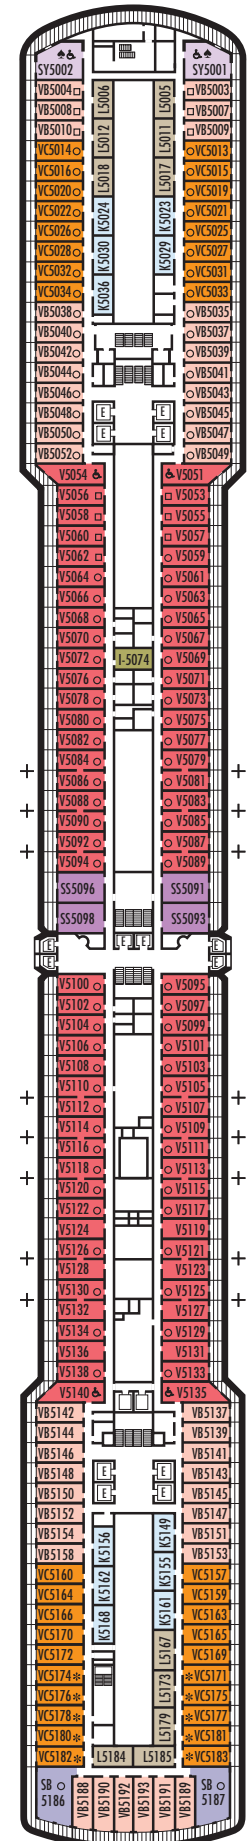

VERANDAH SUITES

SB

Neptune Suites: 2 lower beds convertible to 1 king-size bed, bathroom with dual-sink vanity, full-size whirlpool bath & shower & additional shower stall, large sitting area, dressing room, private verandah, 1 sofa bed for 2 persons, floor-to-ceiling windows. Approximately 506-590 sq. ft. including verandah.

SS SY

Signature Suites: 2 lower beds convertible to 1 queen-size bed, bathroom with dual-sink vanity, full-size whirlpool bath & shower & additional shower stall, large sitting area, private verandah, 1 sofa bed for 1 person, floor-to-ceiling windows. Approximately 273-456 sq. ft. including verandah.

VERANDAH STATEROOMS

V VB VC

Verandah: 2 lower beds convertible to 1 queen-size bed, bathtub & shower, sitting area, private verandah, floor-to-ceiling windows. Approximately 213-379 sq. ft. including verandah.

INTERIOR STATEROOMS

I

Large: 2 lower beds convertible to 1 queen-size bed, shower. Approximately 141-284 sq. ft.

K

Large or Standard: 2 lower beds convertible to 1 queen-size bed, shower. Approximately 141-284 sq. ft.

L

Standard: 2 lower beds convertible to 1 queen-size bed, shower. Approximately 141-284 sq. ft.