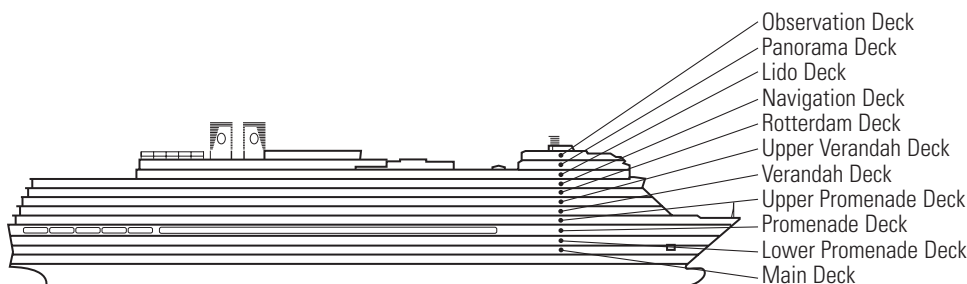

MS EURODAM

DECK PLANS & STATEROOMS

The deck plans are color-coded by category of stateroom, and the category letter precedes the stateroom number in each room. All staterooms are equipped with flat-panel television, mini-bar, DVD player, mini-safe, data port, telephone and multichannel music.

Important Note: Not all staterooms within each category have the same furniture configuration and/or facilities. Appropriate symbols within the rooms on the deck plans describe differences from the stateroom descriptions below.

All information is subject to change.

STATEROOM SYMBOL LEGEND

- Triple (2 lower beds, 1 sofa bed)
- Quad (2 lower beds, 1 sofa bed, 1 upper)
- △ Partial sea view
- × Fully obstructed view
- + Connecting rooms
- Shower only
- ♣ Single sink vanity, bathtub only
- ♠ Single sink vanity
- Staterooms have solid steel verandah railings instead of clear-view Plexiglas® railings
- ♿ Suites SA7058 & SA7057 are wheelchair accessible, bathtub and roll-in shower. Suites SY5002 & SY5001 and staterooms VA8119, VA8116, I-8033, VA8026, VA8025, V6052, V6049, VB6002, VB6001, V5140, V5135, V5054, V5051, VA4134, VA4131, H4092, H4089, VA4052, VA4051, D1100, D1099, C1082, C1081, J1074, K1012 & K1011 are wheelchair accessible, roll-in shower only.