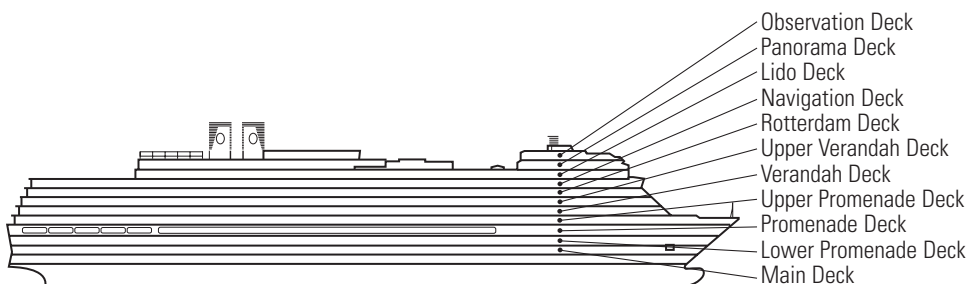

SA SB

Neptune Suites: 2 lower beds convertible to 1 king-size bed, bathroom with dual-sink vanity, full-size whirlpool bath & shower & additional shower stall, large sitting area, dressing room, private verandah, 1 sofa bed for 2 persons, floor-to-ceiling windows.
Approximately 506–590 sq. ft. including verandah.

SY

Signature Suites: 2 lower beds convertible to 1 queen-size bed, bathroom with dual-sink vanity, full-size whirlpool bath & shower & additional shower stall, large sitting area, private verandah, 1 sofa bed for 1 person, floor-to-ceiling windows.
Approximately 273–456 sq. ft. including verandah.

VERANDAH STATEROOMS

VB VD VE

Verandah: 2 lower beds convertible to 1 queen-size bed, bathtub & shower, sitting area, private verandah, floor-to-ceiling windows.
Approximately 213–379 sq. ft. including verandah.

INTERIOR STATEROOMS

I

Large: 2 lower beds convertible to 1 queen-size bed, shower.
Approximately 141–284 sq. ft.

L M

Standard: 2 lower beds convertible to 1 queen-size bed, shower.
Approximately 141–284 sq. ft.