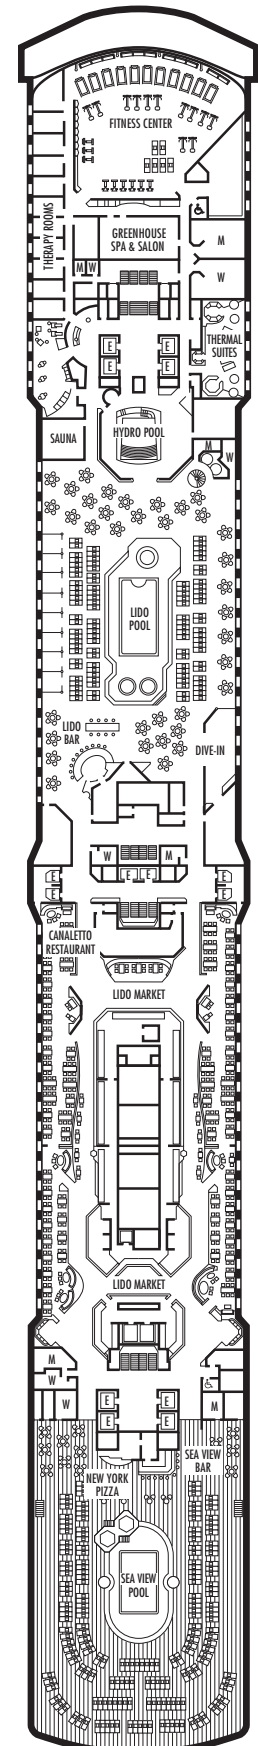

MS EURODAM

DECK PLANS & STATEROOMS

The deck plans are color-coded by category of stateroom, and the category letter precedes the stateroom number in each room. All staterooms are equipped with flat-panel television, mini-bar, DVD player, mini-safe, data port, telephone and multichannel music.

Important Note: Not all staterooms within each category have the same furniture configuration and/or facilities. Appropriate symbols within the rooms on the deck plans describe differences from the stateroom descriptions below.

All information is subject to change.

STATEROOM SYMBOL LEGEND

- Triple (2 lower beds, 1 sofa bed)
- Quad (2 lower beds, 1 sofa bed, 1 upper)
- △ Partial sea view
- × Fully obstructed view
- + Connecting rooms
- Shower only
- ♣ Single sink vanity, bathtub only
- ♠ Single sink vanity
- Staterooms have solid steel verandah railings instead of clear-view Plexiglas® railings
- ♿ Suites SA7058 & SA7057 are wheelchair accessible, bathtub and roll-in shower. Suites SY5002 & SY5001 and staterooms VA8119, VA8116, I-8033, VA8026, VA8025, V6052, V6049, VB6002, VB6001, V5140, V5135, V5054, V5051, VA4134, VA4131, H4092, H4089, VA4052, VA4051, D1100, D1099, C1082, C1081, J1074, K1012 & K1011 are wheelchair accessible, roll-in shower only.