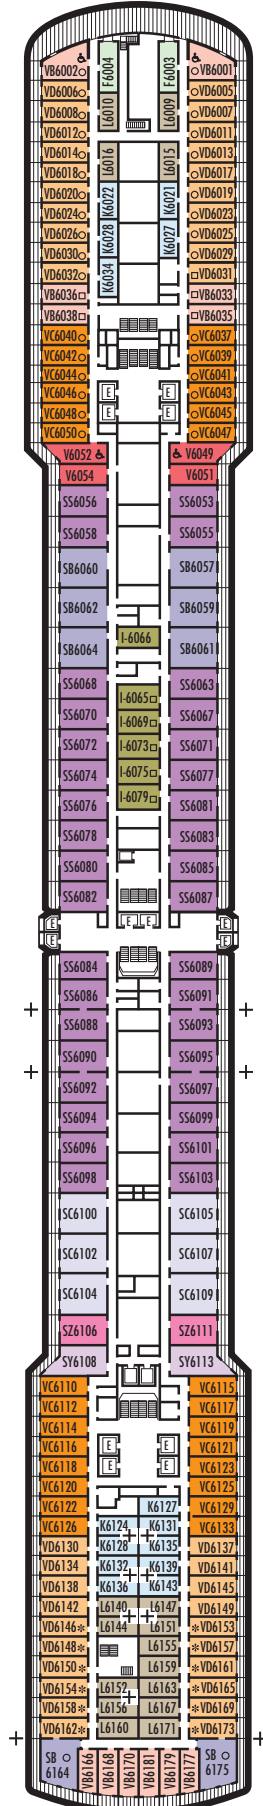

All information is subject to change.

STATEROOM SYMBOL LEGEND

- Triple (2 lower beds, 1 sofa bed)
- Quad (2 lower beds, 1 sofa bed, 1 upper)
- △ Partial sea view
- × Fully obstructed view
- + Connecting rooms
- * Shower only
- ♣ Single sink vanity, bathtub only
- ♠ Single sink vanity
- ◆ Staterooms have solid steel verandah railings instead of clear-view Plexiglas® railings
- ♿ Suites SA7058 & SA7057 are wheelchair accessible, bathtub and roll-in shower. Suites SY5002 & SY5001 and staterooms VA8119, VA8116, I-8033, VA8026, VA8025, V6052, V6049, VB6002, VB6001, V5140, V5135, V5054, V5051, VA4134, VA4131, H4092, H4089, VA4052, VA4051, D1100, D1099, C1082, C1081, J1074, K1012 & K1011 are wheelchair accessible, roll-in shower only.

INTERIOR STATEROOMS

I

Large: 2 lower beds convertible to 1 queen-size bed, shower. Approximately 141–284 sq. ft.

K

Large or Standard: 2 lower beds convertible to 1 queen-size bed, shower. Approximately 141–284 sq. ft.

■ K

Large or Standard: 2 lower beds convertible to 1 queen-size bed, shower. Approximately 141–284 sq. ft.

■ L

Standard: 2 lower beds convertible to 1 queen-size bed, shower. Approximately 141–284 sq. ft.