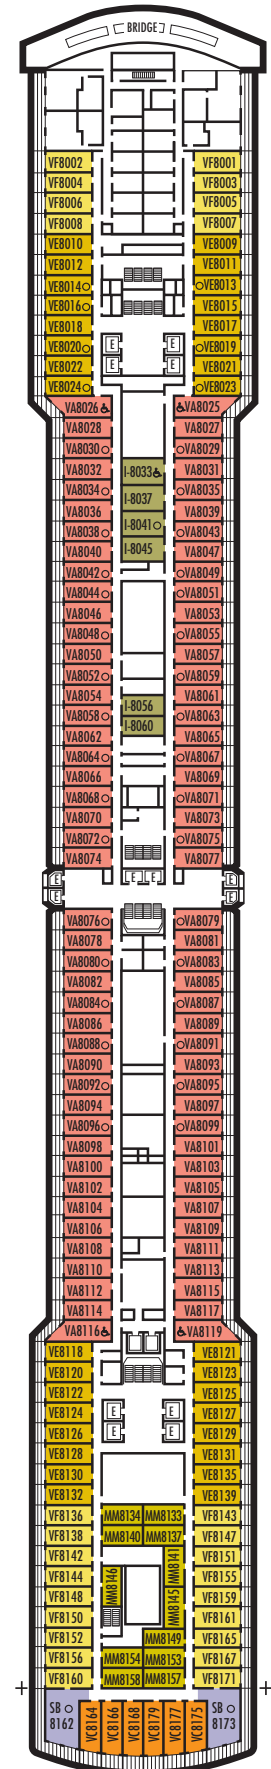

VERANDAH SUITES

SB

Neptune Suites: 2 lower beds convertible to 1 king-size bed, bathroom with dual-sink vanity, full-size whirlpool bath & shower & additional shower stall, large sitting area, dressing room, private verandah, 1 sofa bed for 2 persons, floor-to-ceiling windows. Approximately 506–590 sq. ft. including verandah.

VERANDAH STATEROOMS

VA VC VE VF

Verandah: 2 lower beds convertible to 1 queen-size bed, bathtub & shower, sitting area, private verandah, floor-to-ceiling windows. Approximately 213–379 sq. ft. including verandah.

INTERIOR STATEROOMS

I

Large: 2 lower beds convertible to 1 queen-size bed, shower. Approximately 141–284 sq. ft.

MM

Standard: 2 lower beds convertible to 1 queen-size bed, shower. Approximately 141–284 sq. ft.