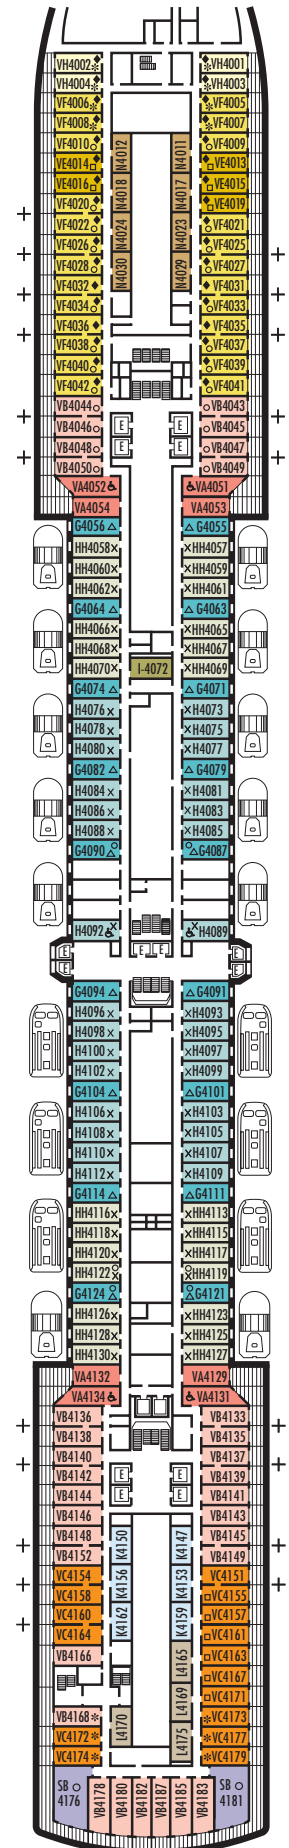

VERANDAH SUITES

SB

Neptune Suites: 2 lower beds convertible to 1 king-size bed, bathroom with dual-sink vanity, full-size whirlpool bath & shower & additional shower stall, large sitting area, dressing room, private verandah, 1 sofa bed for 2 persons, floor-to-ceiling windows. Approximately 506–590 sq. ft. including verandah.

VERANDAH STATEROOMS

VA VB VC VE VF VH

Verandah: 2 lower beds convertible to 1 queen-size bed, bathtub & shower, sitting area, private verandah, floor-to-ceiling windows. Approximately 213–379 sq. ft. including verandah.

OCEAN-VIEW STATEROOMS

G H HH

Large: 2 lower beds convertible to 1 queen-size bed, bathtub & shower. All G-category staterooms have partial sea views. All H- & HH-category staterooms have fully obstructed views. Approximately 169–267 sq. ft.

INTERIOR STATEROOMS

I

Large: 2 lower beds convertible to 1 queen-size bed, shower. Approximately 141–284 sq. ft.

K

Large or Standard: 2 lower beds convertible to 1 queen-size bed, shower. Approximately 141–284 sq. ft.

L N

Standard: 2 lower beds convertible to 1 queen-size bed, shower. Approximately 141–284 sq. ft.

DECK 4—UPPER PROMENADE DECK Staterooms 4001–4187