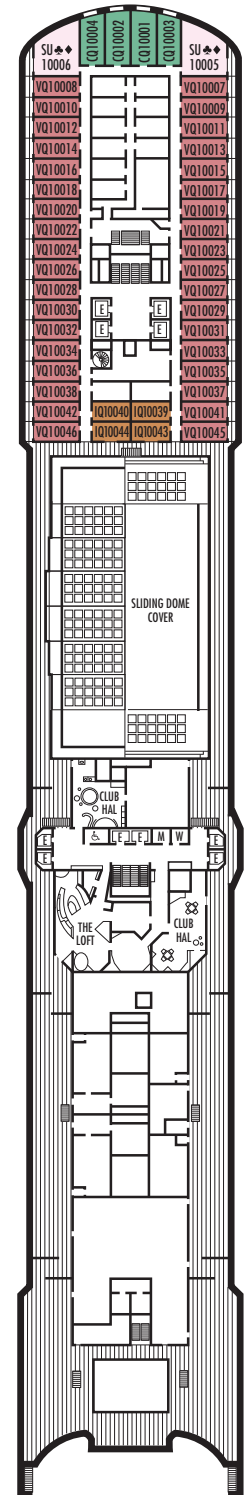

VERANDAH SPA SUITES

SU

Signature Spa Suites: 2 lower beds convertible to 1 queen-size bed, bathroom with dual-sink vanity, full-size whirlpool bath & shower & additional shower stall, large sitting area, private verandah, 1 sofa bed for 1 person, floor-to-ceiling windows. Approximately 273–456 sq. ft. including verandah.

VERANDAH SPA STATEROOMS

VQ

Verandah Spa: 2 lower beds convertible to 1 queen-size bed, bathtub & shower, sitting area, private verandah, floor-to-ceiling windows. Approximately 213–379 sq. ft. including verandah.

OCEAN-VIEW SPA STATEROOMS

CQ

Large Ocean-view Spa: 2 lower beds convertible to 1 queen-size bed, bathtub & shower. Approximately 169–267 sq. ft.

INTERIOR SPA STATEROOMS

IQ

Large Interior Spa: 2 lower beds convertible to 1 queen-size bed, shower. Staterooms IQ10043 and IQ10044 have fully obstructed views. Approximately 141–284 sq. ft.