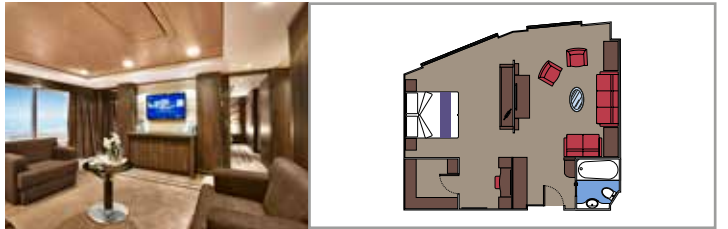

**MSC YACHT CLUB ROYAL SUITE YC3**

 ≈36
  ≈16
  16
  4

- › Balcony with dining table
- › Separate living area and dining room
- › Walk-in wardrobe

**MSC YACHT CLUB EXECUTIVE & FAMILY SUITE YC2**

 ≈40-51
  12
  4