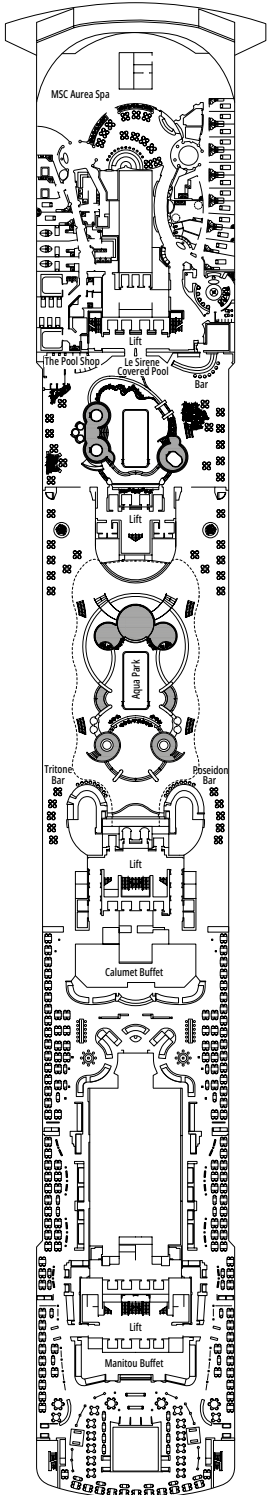

DECK 14
AFRODITE