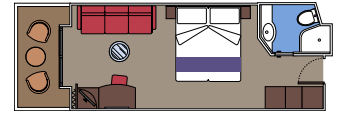

BALCONY

Available in:

- › **Premium Balcony (BL3)**
  cabin size ≈26m²; balcony size ≈6m²; high deck location (deck 12)
- › **Premium Balcony (BL2)**
  cabin size ≈26m²; balcony size ≈6m²; medium deck location (deck 10-11)
- › **Premium Balcony (BL1)**
  cabin size ≈26-36m²; balcony size ≈6-9m²; low deck location (deck 8-9)