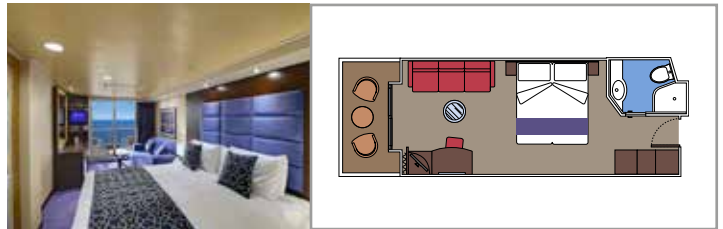

PREMIUM BALCONY BL1

≈18
≈4
8-9
4

> Low deck location