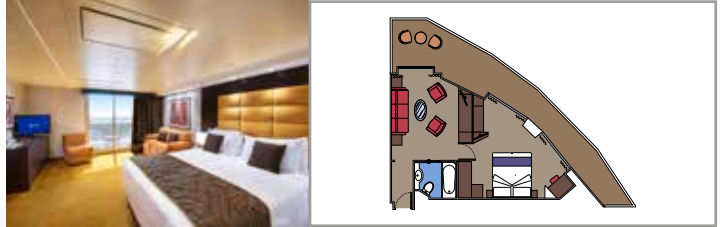

PREMIUM SUITE AUREA

SL1

≈33
≈3
10
4

- > Spacious wardrobe