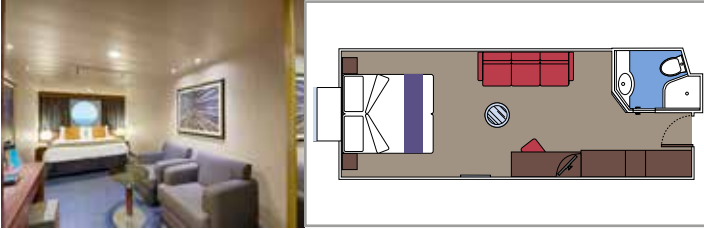

OCEAN VIEW

INCLUDED FACILITIES

- Window with sea view
- Relaxing armchair
- Comfortable double bed or single beds (on request)
- Bathroom with shower, vanity area with hairdryer
- Interactive TV, telephone, safe, minibard and air conditioning
- Wifi connection available (for a fee)

PREMIUM OCEAN VIEW

OL1

≈20
5
4

› Low deck location