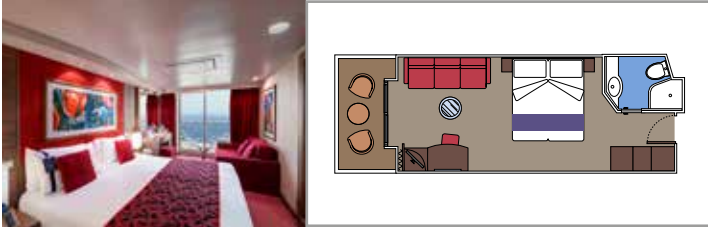

BALCONY

INCLUDED FACILITIES

Sitting area with sofa

Comfortable double bed or single beds (on request)

Bathroom with shower or bathtub, vanity area with hairdryer

Interactive TV, telephone, safe, minibard and air conditioning

Wifi connection available (for a fee)

DELUXE BALCONY AUREA BA

≈18
≈4
9-13
4

> Best ship position