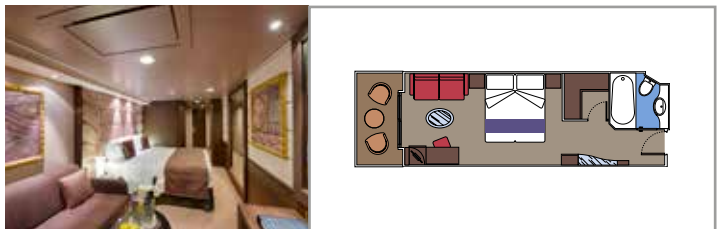

THE ONE BAR

CONCIERGE AREA

**INCLUDED FACILITIES**

- Luxury suites with premium interiors
- Some suites have sealed windows
- Spacious wardrobe
- Sitting area with sofa or separate living area
- Comfortable double bed or single beds (on request)
- Bathroom with bathtub and/or shower, vanity area with hairdryer
- Interactive TV, telephone, safe, minibar and air conditioning
- Wifi connection included

- › Panoramic sealed window
- › Sitting area with sofa
- › Walk-in wardrobe

**MSC YACHT CLUB GRAND SUITE YCP**

 ≈26
  ≈6
  15-16
  3

- › Sitting area with sofa
- › Spacious wardrobe

**MSC YACHT CLUB DELUXE SUITE YC1**

 ≈22
  ≈6
  15-16
  4

- › Sitting area with sofa
- › Spacious wardrobe

The images are representative only. Size, layout and furniture may vary (within the same cabin category).

 Cabin size (m<sup>2</sup>)