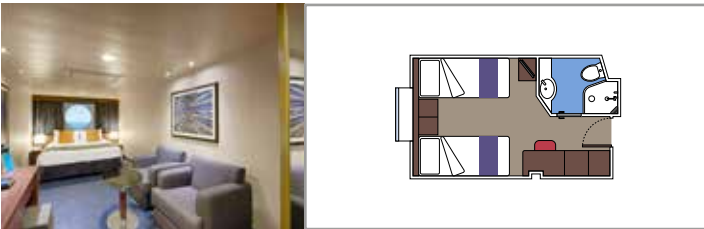

JUNIOR OCEAN VIEW

OM2

≈12
8
2

› Medium deck location

The images are representative only. Size, layout and furniture may vary (within the same cabin category).

Cabin size (m²)

Balcony size (m²)

Deck location

Accommodating up to