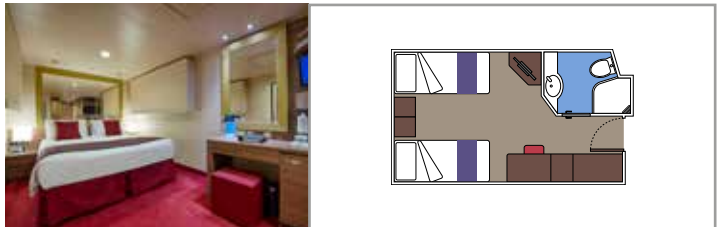

## INCLUDED FACILITIES

- Some Suites have a panoramic sealed window
- Spacious wardrobe
- Sitting area with sofa
- Comfortable double bed or single beds (on request)
- Bathroom with bathtub, vanity area with hairdryer
- Interactive TV, telephone, safe, minibard and air conditioning
- Wifi connection available (for a fee)

## INCLUDED FACILITIES

Sitting area with sofa

Comfortable double bed or single beds (on request)

Bathroom with shower or bathtub, vanity area with hairdryer

Interactive TV, telephone, safe, minibard and air conditioning

### JUNIOR INTERIOR

IM1

 ≈13
  8-11
  2

› Low deck location

The images are representative only. Size, layout and furniture may vary (within the same cabin category).

 Cabin size (m<sup>2</sup>)

 Balcony size (m<sup>2</sup>)