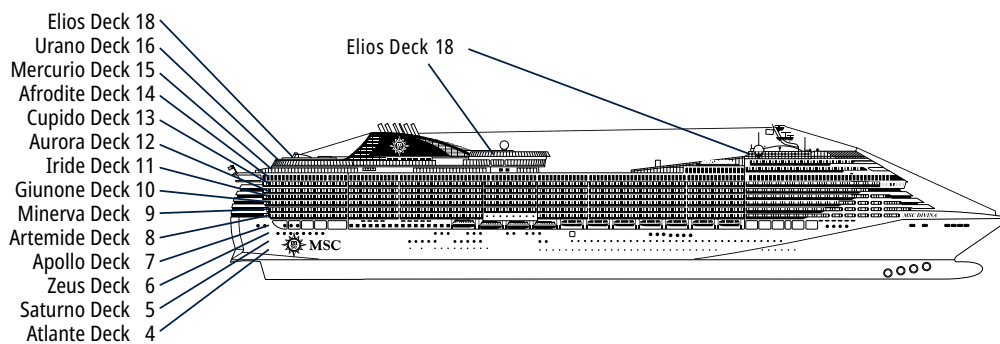

# TECHNICAL CHARACTERISTICS OF THE SHIP

PIAZZA DEL DOGE

TECHNICAL CHARACTERISTICS OF THE SHIP	
GROSS TONNAGE	139.072
LENGTH / BEAM / HEIGHT	333,30 m / 37,92 m / 67,69 m
SURFACE AREA	450.000 m <sup>2</sup> , included 27.000 m <sup>2</sup> public area
DECKS	18, included 14 for guests
LIFTS	26, included 17 for guests (2 panoramic and 1 for the MSC Yacht Club)
VOLTAGE (IN CABIN)	110/220 volts
MAXIMUM SPEED	23,75 knots
STABILISERS	Stabilised with 2 fins
NUMBER OF PASSENGERS	4.345
NUMBER OF CABINS	1.751, included 45 for guests with disabilities or reduced mobility
CREW MEMBERS	Approx. 1.388
POOLS	4, included 1 with sliding roof and 1 for the MSC Yacht Club
WHIRLPOOLS	12 whirlpool baths
ENVIRONMENTAL TECHNOLOGY	AWT-Advanced Water Treatment, Energy Saving & Monitoring System, Clean Ship 2