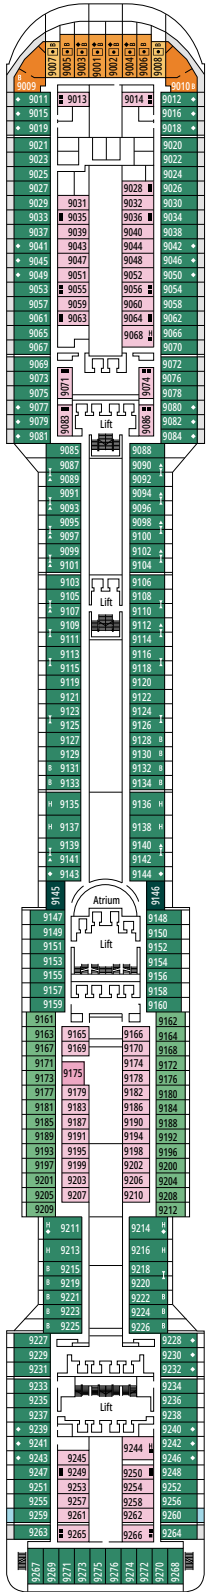

BLACK & WHITE LOUNGE