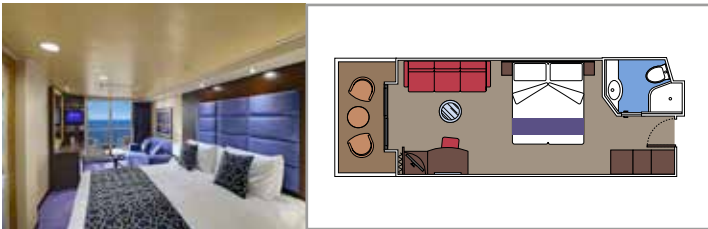

PREMIUM BALCONY BL2

≈18
≈4
10-11
4

> Medium deck location