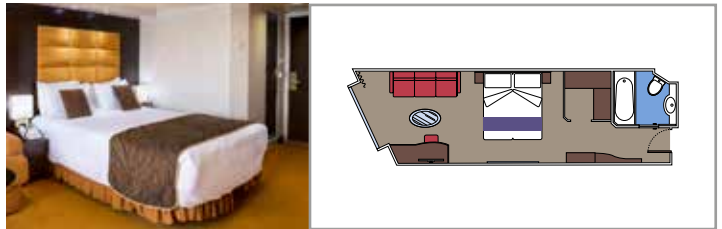

DELUXE SUITE AUREA WITH SEALED WINDOW

SRS

≈21-24
9-11
2

- > Sealed panoramic window

The images are representative only. Size, layout and furniture may vary (within the same cabin category).

Cabin size (m²)

Balcony size (m²)

Deck location

Accommodating up to