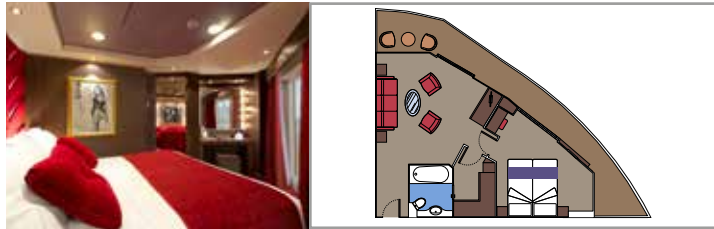

INCLUDED FACILITIES

- Luxury suites with premium interiors
- Some suites have sealed windows
- Spacious wardrobe
- Sitting area with sofa or separate living area
- Comfortable double bed or single beds (on request)
- Bathroom with bathtub and/or shower, vanity area with hairdryer
- Interactive TV, telephone, safe, minibar and air conditioning
- Wifi connection included

MSC YACHT CLUB ROYAL SUITE YC3

≈36
≈16
16
4

- › Balcony with dining table
- › Separate living area and dining room
- › Walk-in wardrobe