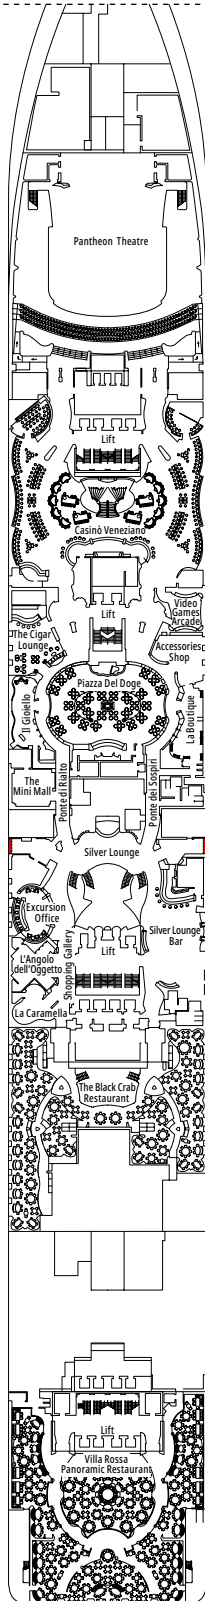

GOLDEN JAZZ BAR