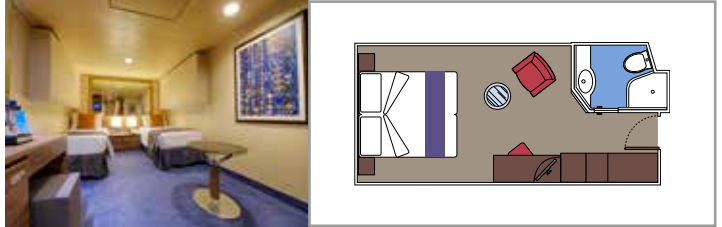

DELUXE INTERIOR

IR1

≈16
5-10
4

› Low deck location