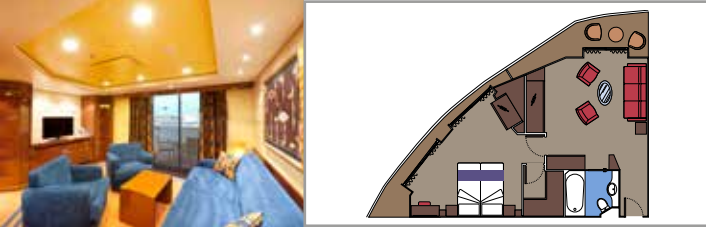

### GRAND SUITE AUREA

SX

 ≈38-42
  ≈3
  9-11
  4

- > Sitting area with sofa
- > Walk-in wardrobe