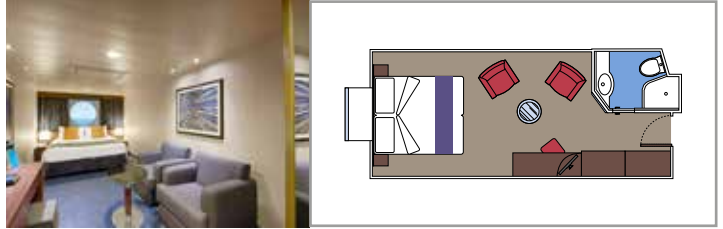

DELUXE OCEAN VIEW

OR2

≈17
8-13
4

› Medium deck location