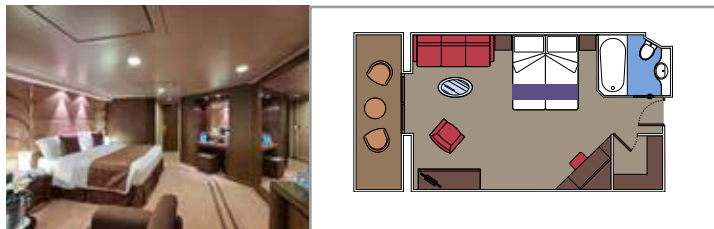

THE ONE BAR

CONCIERGE AREA

**INCLUDED FACILITIES**

- Luxury suites with premium interiors
- Some suites have sealed windows
- Spacious wardrobe
- Sitting area with sofa or separate living area
- Comfortable double bed or single beds (on request)
- Bathroom with bathtub and/or shower, vanity area with hairdryer
- Interactive TV, telephone, safe, minibar and air conditioning
- Wifi connection included

**MSC YACHT CLUB ROYAL SUITE YC3**

 ≈36
  ≈16
  16
  4

- › Balcony with dining table
- › Separate living area and dining room
- › Walk-in wardrobe

**MSC YACHT CLUB EXECUTIVE & FAMILY SUITE YC2**

 ≈40-51
  12
  4

- › Panoramic sealed window
- › Sitting area with sofa
- › Walk-in wardrobe

**MSC YACHT CLUB GRAND SUITE YCP**

 ≈26
  ≈6
  15-16
  3

- › Sitting area with sofa
- › Spacious wardrobe

**MSC YACHT CLUB DELUXE SUITE YC1**