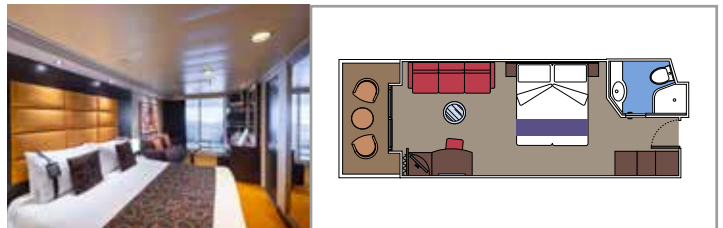

DELUXE BALCONY WITH PARTIAL VIEW BP

BP

≈18
≈4
8-13
4

The images are representative only. Size, layout and furniture may vary (within the same cabin category).

Cabin size (m²)

Balcony size (m²)

Deck location

Accommodating up to