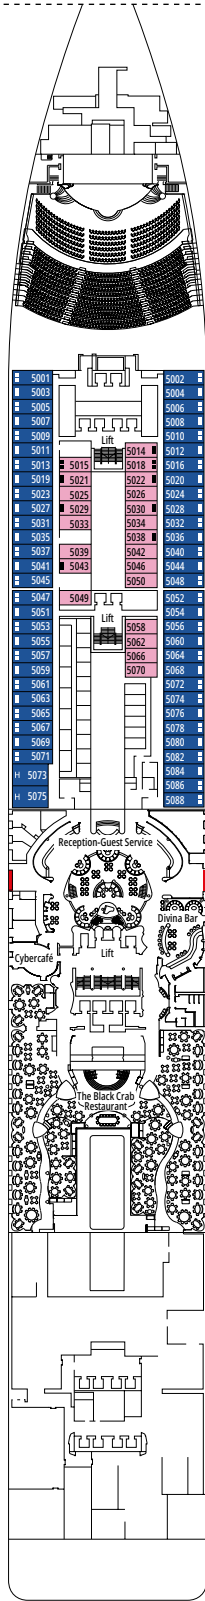

GOLDEN JAZZ BAR