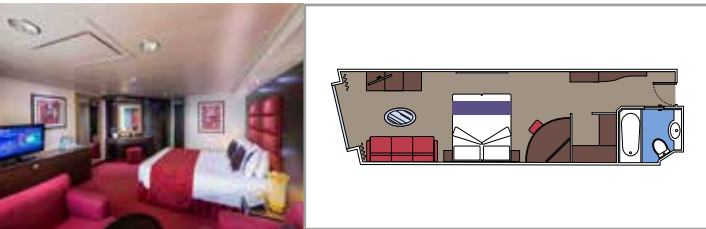

PREMIUM SUITE AUREA WITH SEALED WINDOW

SLS

≈25-29
9-11
4

- > Sealed panoramic window