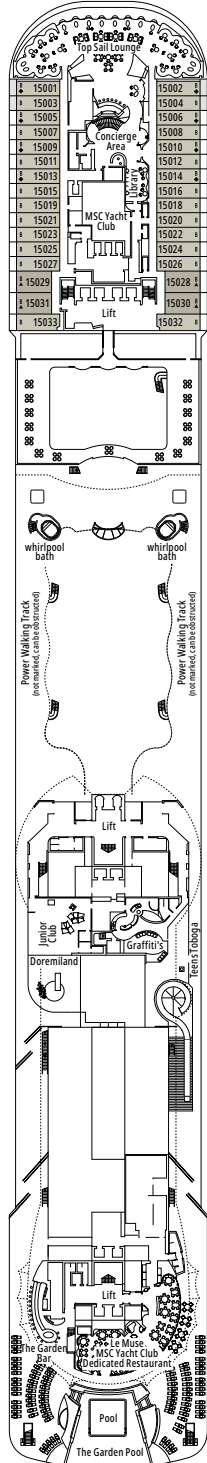

DECK 15
MERCURIO