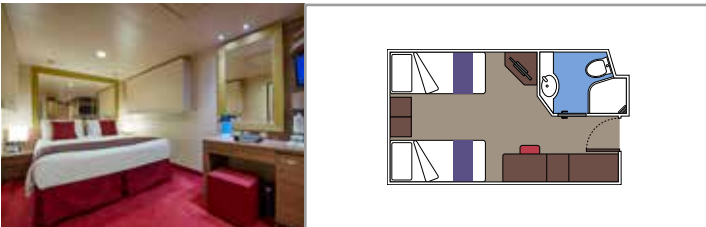

JUNIOR INTERIOR

IM2

≈13
12-13
2

› Medium deck location