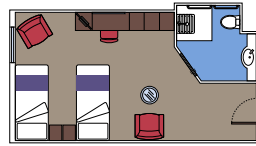

OCEAN VIEW

Available in:

- › **Premium Ocean View (OL1)**
  cabin size ≈28m²; low deck location (deck 5)