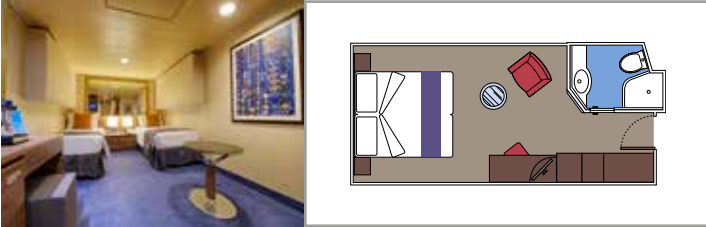

INTERIOR

INCLUDED FACILITIES

Comfortable double bed or single beds (on request)

Bathroom with shower, vanity area with hairdryer

Interactive TV, telephone, safe, minibard and air conditioning

Wifi connection available (for a fee)

DELUXE INTERIOR

IR2

≈16
11-13
4

› Medium deck location