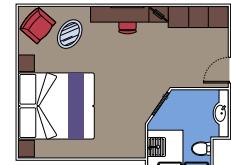

INTERIOR

Available in:

- › **Deluxe Interior (IR2)**
  cabin size ≈24m²; medium deck location (deck 11-12)
- › **Deluxe Interior (IR1)**
  cabin size ≈24m²; low deck location (deck 8-10)
- › **Junior Interior (IM1)**
  cabin size ≈21m²; low deck location (deck 8-10)

The images are representative only. Size, layout and furniture may vary (within the same cabin category).

FACILITIES FOR GUESTS WITH DISABILITIES OR REDUCED MOBILITY

Cabin door width	81,5 cm
Bathroom door width	90 cm
Size of cabin (floor space)	from ≈ 17 to ≈ 33 m²
Size of bathroom	from 3,5 to 4 m²
Is there a fold-down seat in the shower?	Yes
Height of seat from the floor	44 cm
Does the WC seat have grab rails?	Yes
Are wheelchairs available on board?	In limited numbers*
Are all decks/public areas accessible?	Yes
Are all lifeboats wheelchair-accessible?	No**
Do the lifts have deck indicators?	Visual, Audio & Braille
Can severely visually impaired/blind guests be catered for on the cruise?	Only with full-time carer

* Only for embarkation, disembarkation and emergencies.

** In the event of an emergency, dedicated personnel will help guests with disabilities or reduced mobility to board lifeboats.