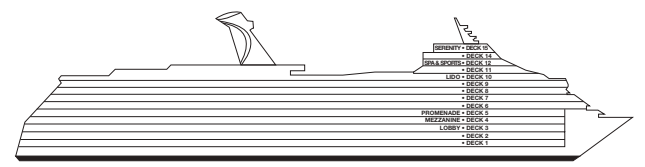

## ACCOMMODATIONS SYMBOL LEGEND

- ▲ Twin Bed and Single Sofa Bed
- ★ 2 Twin Beds (convert to King) and Single Sofa Bed
- 2 Twin Beds (convert to King) and 1 Upper Pullman
- 2 Twin Beds (convert to King) and 2 Upper Pullmans
- 2 Twin Beds (convert to King), Single Sofa Bed and 1 Upper Pullman
- † 2 Twin Beds (convert to King) and Double Sofa Bed
- ▼ 2 Twin Beds (convert to King), Single Sofa Bed and 2 Upper Pullmans. Beds do not convert to King when both Upper Pullmans in use.
- ◆ Stateroom with 2 Porthole Windows
- ◁ Connecting staterooms (ideal for families and groups of friends)
- ✳ Twin Beds do not convert to a King Bed.
- U Unisex Wheelchair Accessible Restroom
- Accessible Routes including Ramps
- Modified Staterooms, Restrooms, Elevators, Lifts and other Accessible Areas
- ⊘ All accommodations are non-smoking.

Spa accommodations include private access, special amenities and priority reservations at the Cloud 9 Spa.

Gross Tonnage: 130,000 Length: 1,004 Feet Beam: 122 Feet  
 Cruising Speed: 20 Knots Guest Capacity: 3,690 (Double Occupancy)  
 Total Staff: 1,386 Registry: Panama