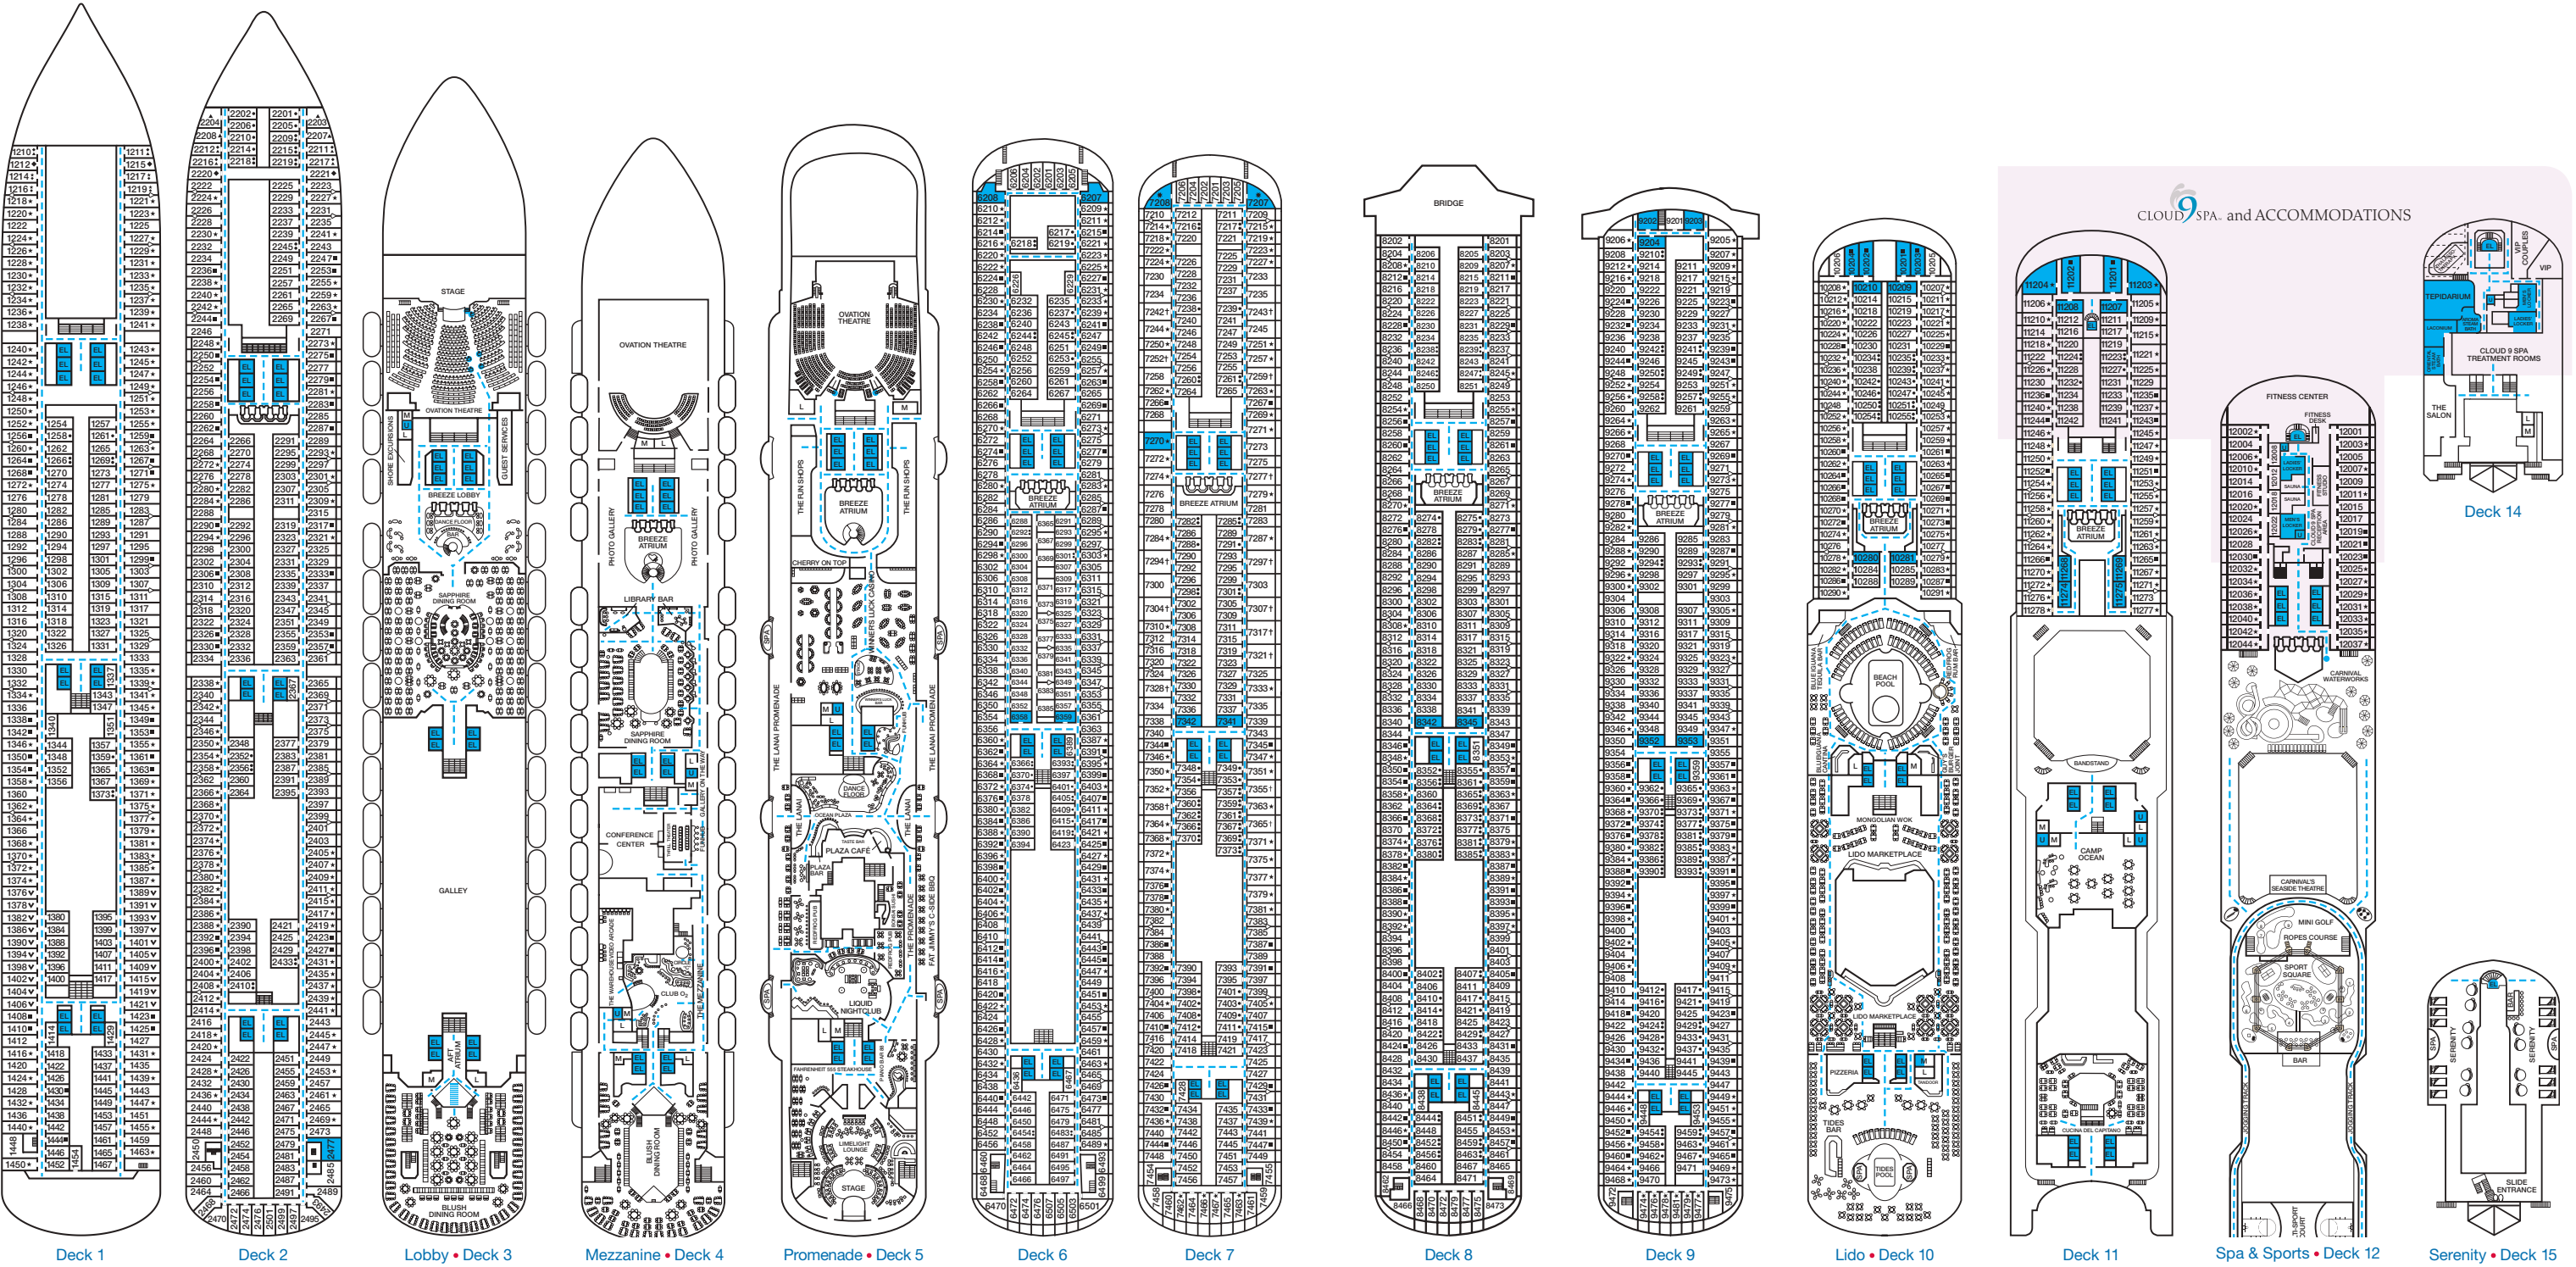

## ACCOMMODATIONS SYMBOL LEGEND

- ▲ Twin Bed and Single Sofa Bed
- ★ 2 Twin Beds (convert to King) and Single Sofa Bed
- 2 Twin Beds (convert to King) and 1 Upper Pullman
- 2 Twin Beds (convert to King) and 2 Upper Pullmans
- 2 Twin Beds (convert to King), Single Sofa Bed and 1 Upper Pullman
- † 2 Twin Beds (convert to King) and Double Sofa Bed
- ▼ 2 Twin Beds (convert to King), Single Sofa Bed and 2 Upper Pullmans. Beds do not convert to King when both Upper Pullmans in use.
- ◆ Stateroom with 2 Porthole Windows
- ◁ Connecting staterooms (ideal for families and groups of friends)
- ✳ Twin Beds do not convert to a King Bed.
- U Unisex Wheelchair Accessible Restroom
- Accessible Routes including Ramps
- Modified Staterooms, Restrooms, Elevators, Lifts and other Accessible Areas
- ⊘ All accommodations are non-smoking.

## DECK PLANS

Please contact Guest Access Services for specific ship accessibility features. You may also visit [carnival.com/GuestAccessServices](http://carnival.com/GuestAccessServices) for additional information.

Spa accommodations include private access, special amenities and priority reservations at the Cloud 9 Spa.

Gross Tonnage: 130,000 Length: 1,004 Feet Beam: 122 Feet  
 Cruising Speed: 20 Knots Guest Capacity: 3,690 (Double Occupancy)  
 Total Staff: 1,386 Registry: Panama

## CLOUD 9 SPA and ACCOMMODATIONS

Deck 14