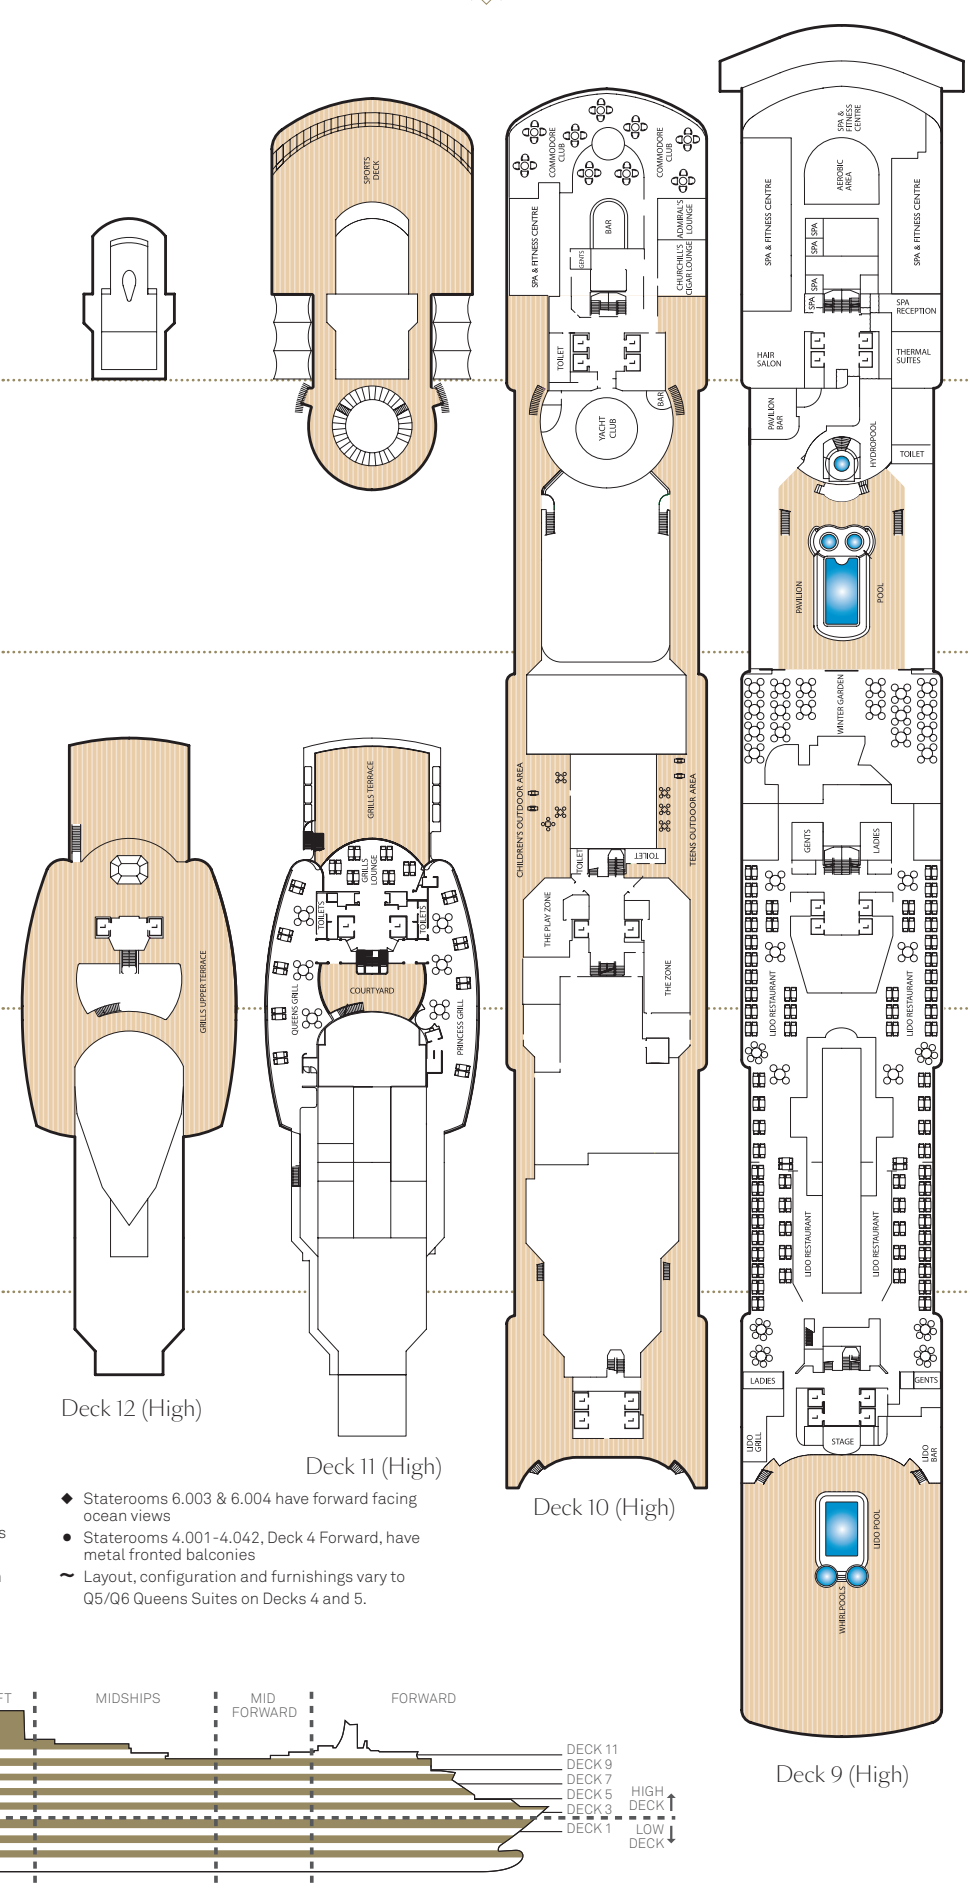

Stateroom Category

Grand Suites		
Aft	High Decks 6,7	Q1
Master Suites		
Midships	High Deck 7	Q2
Penthouse		
Midships	High Decks 4,5,6,8	Q3
Midships/Aft	High Deck 7	Q4
Queens Suites		
Aft	High Decks 4,5,8~	Q5
Forward/Aft	High Decks 4,5,7,8~	Q6
Princess Suites		
Midships	High Decks 7,8	P1
Midships/Forward	High Decks 4,5,6	P2
Club Balcony		
Midships	High Decks 7,8	A1
Midships	High Deck 8	A2
Balcony		
Midships	High Decks 5,6,7	BA
Midships	High Decks 5,6,7,8	BB
Midships	High Decks 4,8	BC
Aft	High Decks 5,6,7	BD
Forward/Aft	High Decks 4,5,6,7,8	BE
Forward	High Decks 4*,8	BF
Balcony (partially obstructed view)*		
Midships	High Deck 5	CA
Midships	High Decks 4,5	CB
Oceanview		
Midships	Low Deck 1	EB
Midships/Aft	Low Deck 1	EC
Forward	Low Deck 1	EF
Forward	High Deck 6*	EF
Oceanview (obstructed view)*		
Midships	High Deck 4	FB
Midships	High Deck 4	FC
Deluxe Inside		
Midships	High Decks 6,8	GA
Midships	Low Deck 1	GB
Midships	Low Deck 1	GC
Standard Inside		
Midships	High Decks 4,5,6,7,8	IA
Aft	High Decks 5,6,7	ID
Forward/Aft	High Decks 4,5,6,8	IE
Forward	High Decks 4,8	IF
Single		
Oceanview	Midships, Low Deck 2	KC
Inside	Midships, Low Deck 2	LC

Queen Victoria deck plans.

Key to symbols

- L Lift
- † Indicates 2 lower berths and 1 upper berth
- + Indicates 3rd berth is a single sofa bed
- † Indicates 3rd and 4th berth are a single sofa bed and one upper bed
- ¥ Indicates 3rd and 4th berths are single sofa beds
- * Staterooms have views obstructed by lifeboats
- X Views partially obstructed by lifeboat mechanism
- ▲ Wheelchair accessible
- o Staterooms 7.001 & 7.002 shaded by Bridge Wings

- ◆ Staterooms 6.003 & 6.004 have forward facing ocean views
- Staterooms 4.001 - 4.042, Deck 4 Forward, have metal fronted balconies
- ~ Layout, configuration and furnishings vary to Q5/Q6 Queens Suites on Decks 4 and 5.