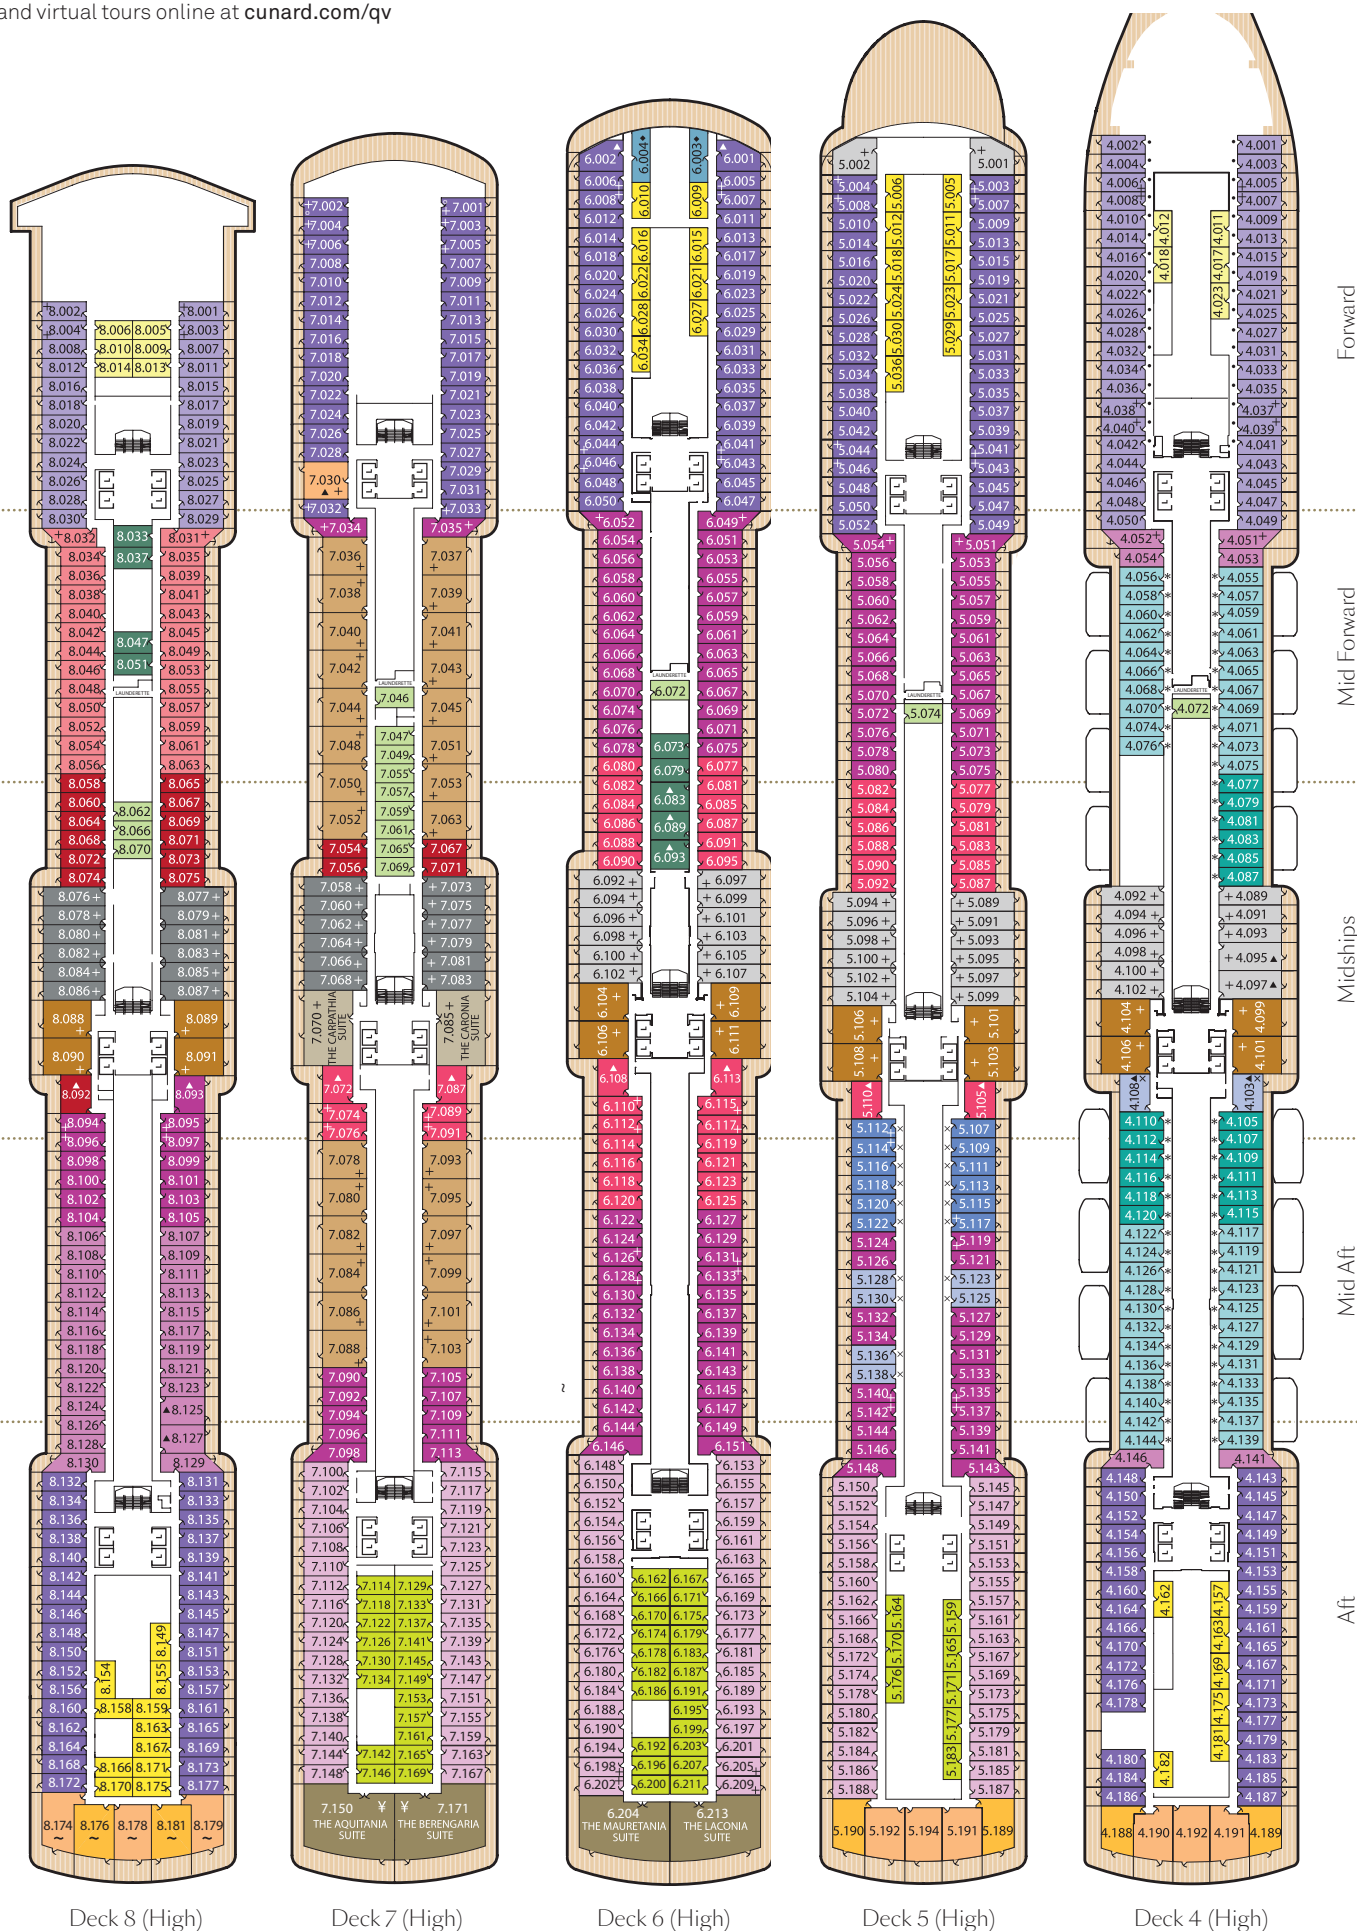

View Queen Victoria stateroom accommodation and virtual tours online at cunard.com/qv