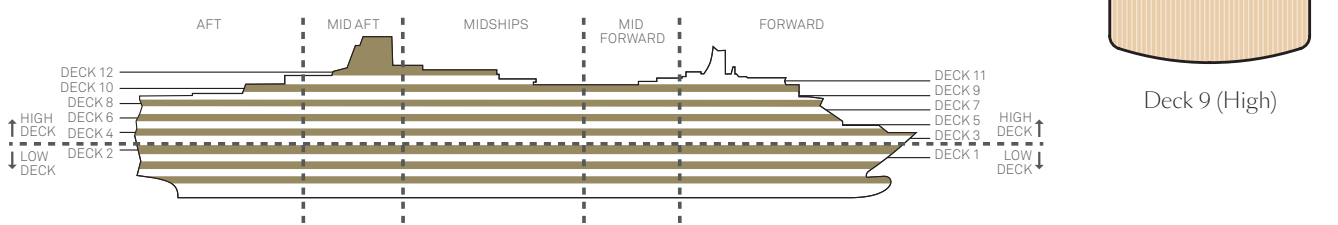

Key to symbols

- L Lift
- † Indicates 2 lower berths and 1 upper berth
- + Indicates 3rd berth is a single sofa bed
- † Indicates 3rd and 4th berth are a single sofa bed and one upper bed
- ¥ Indicates 3rd and 4th berths are single sofa beds
- Staterooms have views obstructed by lifeboats
- X Views partially obstructed by lifeboat mechanism
- ▲ Wheelchair accessible
- o Staterooms 7.001 & 7.002 shaded by Bridge Wings

- Staterooms 6.003 & 6.004 have forward facing ocean views
- Staterooms 4.001 - 4.042, Deck 4 Forward, have metal fronted balconies
- ~ Layout, configuration and furnishings vary to Q5/Q6 Queens Suites on Decks 4 and 5.