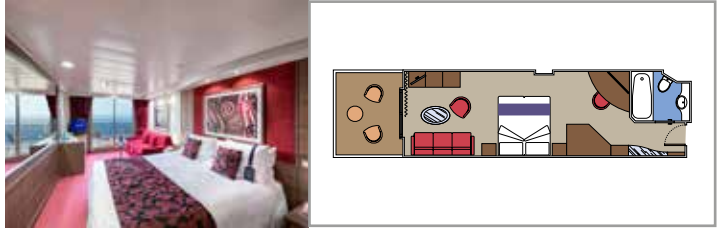

SUITE AUREA

INCLUDED FACILITIES

- Sitting area with sofa
- Spacious wardrobe
- Comfortable double bed or single beds (on request)
- Bathroom with shower or bathtub, vanity area with hairdryer
- Interactive TV, telephone, safe, minibar and air conditioning
- Wifi connection available (for a fee)

PREMIUM SUITE AUREA

SL2

 ≈25
  ≈6
  15
  4

PREMIUM SUITE AUREA

SL1

 ≈25
  ≈6
  14
  4

DELUXE SUITE AUREA

SR1

 ≈23
  ≈4
  9-12
  5

The images are representative only. Size, layout and furniture may vary (within the same cabin category).

 Cabin size (m²)

 Balcony size (m²)

 Deck location

 Accommodating up to

BALCONY