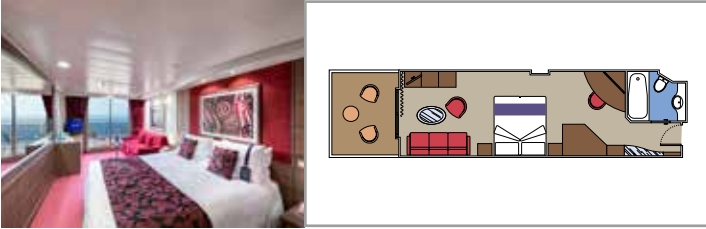

BALCONY

OCEAN VIEW

INTERIOR

LEGEND

Cabin size (m²)

Balcony size (m²)

Deck location

Accommodating up to

SUITE AUREA

INCLUDED FACILITIES

- Sitting area with sofa
- Spacious wardrobe
- Comfortable double bed or single beds (on request)
- Bathroom with shower or bathtub, vanity area with hairdryer
- Interactive TV, telephone, safe, minibar and air conditioning
- Wifi connection available (for a fee)

PREMIUM SUITE AUREA

SL2

 ≈25
  ≈6
  15
  4

PREMIUM SUITE AUREA

SL1

 ≈25
  ≈6
  14
  4

DELUXE SUITE AUREA

SR1

 ≈23
  ≈4
  9-12
  5

The images are representative only. Size, layout and furniture may vary (within the same cabin category).

 Cabin size (m²)

 Balcony size (m²)

 Deck location

 Accommodating up to

BALCONY