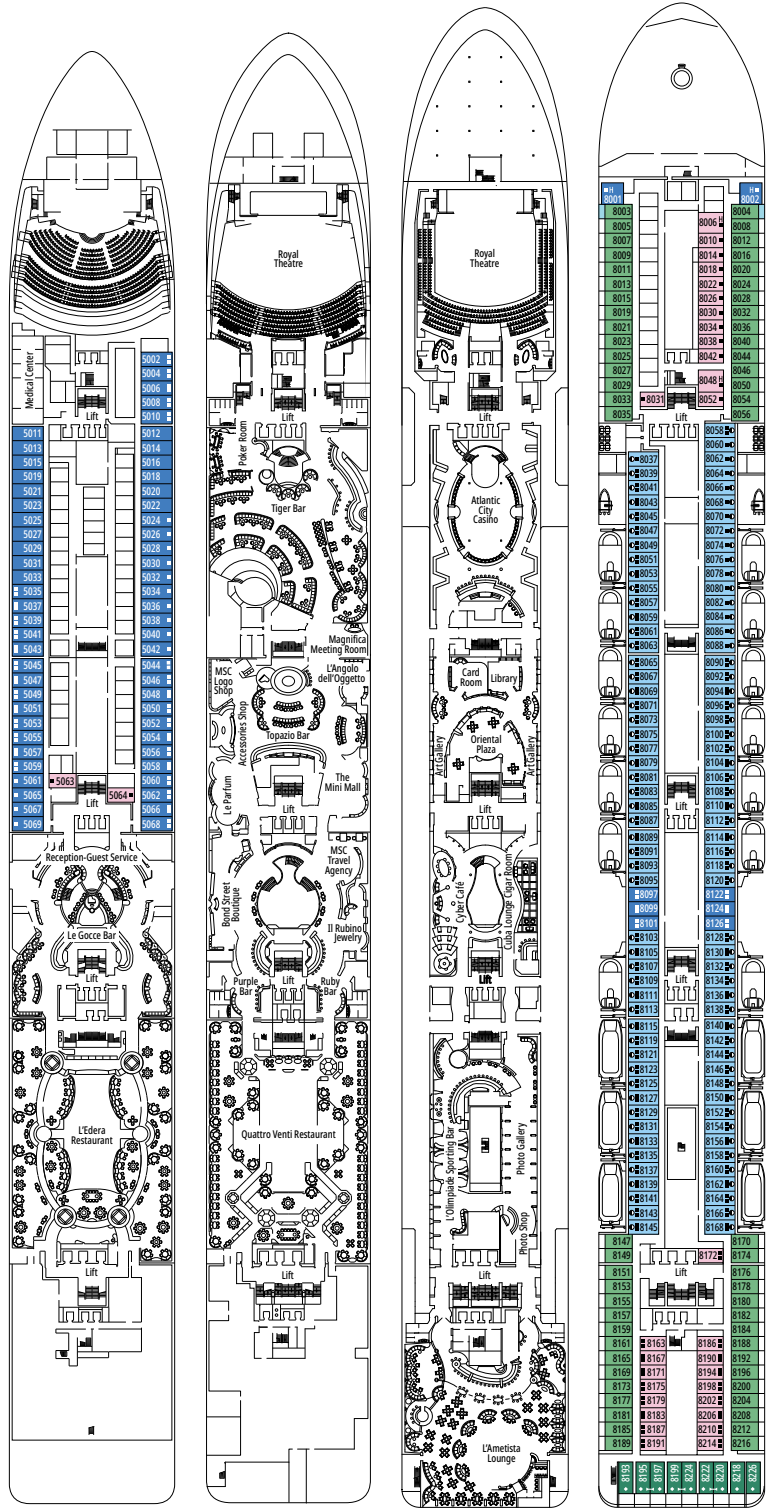

DECK 5
SORRENTO

DECK 6
PORTOFINO

DECK 7
AMALFI

DECK 8
CAMOGLI

Ship configuration, data and descriptions may be subject to change depending on the season and on the destination and must be verified at the time of booking.