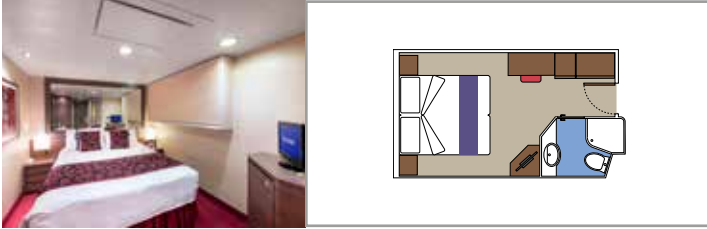

INTERIOR

INCLUDED FACILITIES

Comfortable double bed or single beds (on request)*

Bathroom with shower, vanity area with hairdryer

Interactive TV, telephone, safe, minibar and air conditioning

Wifi connection available (for a fee)

*Cabin for guests with disabilities or reduced mobility has only single beds

JUNIOR INTERIOR

IM2

≈13
11-12
4

› Medium deck location