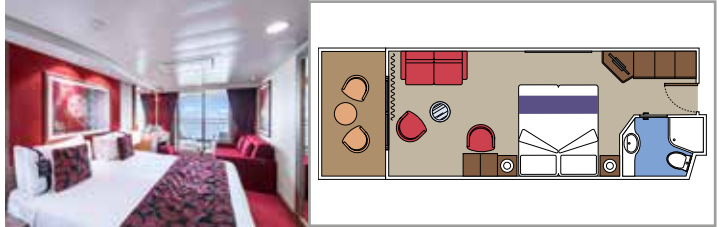

SUITE AUREA

INCLUDED FACILITIES

- Sitting area with sofa
- Spacious wardrobe
- Comfortable double bed or single beds (on request)
- Bathroom with shower or bathtub, vanity area with hairdryer
- Interactive TV, telephone, safe, minibar and air conditioning
- Wifi connection available (for a fee)

INCLUDED FACILITIES

- Sitting area with sofa
- Comfortable double bed or single beds (on request)*
- Bathroom with shower or bathtub, vanity area with hairdryer
- Interactive TV, telephone, safe, minibar and air conditioning
- Wifi connection available (for a fee)

*Cabin for guests with disabilities or reduced mobility has only single beds (except cabin 15022 and 15023)

DELUXE BALCONY AUREA

BA

 ≈16
  ≈5
  10-11
  4

› Best ship position

PREMIUM BALCONY

BL1

 ≈18
  ≈4
  8-9
  4

 Cabin size (m²)

 Balcony size (m²)

 Deck location

 Accommodating up to

OCEAN VIEW

INCLUDED FACILITIES

- Window with sea view
- Relaxing armchair
- Comfortable double bed or single beds (on request)*
- Bathroom with shower, vanity area with hairdryer
- Interactive TV, telephone, safe, minibar and air conditioning
- Wifi connection available (for a fee)