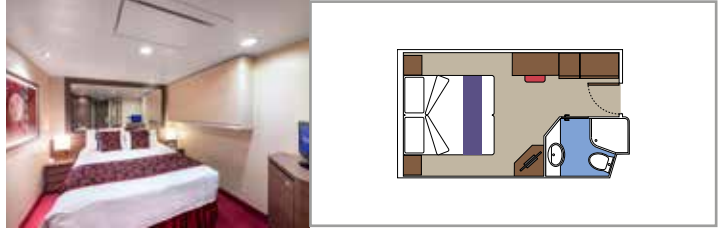

JUNIOR INTERIOR

IM1

≈13
5-10
4

› Low deck location

The images are representative only. Size, layout and furniture may vary (within the same cabin category).

Cabin size (m²)

Balcony size (m²)

Deck location

Accommodating up to