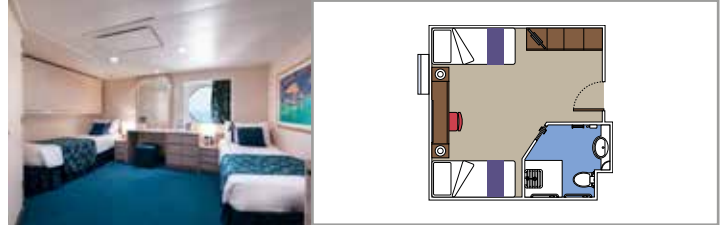

OCEAN VIEW

Available in:

- › **Deluxe Ocean View (OR1)**
  cabin size ≈18m²; low deck location (deck 8)