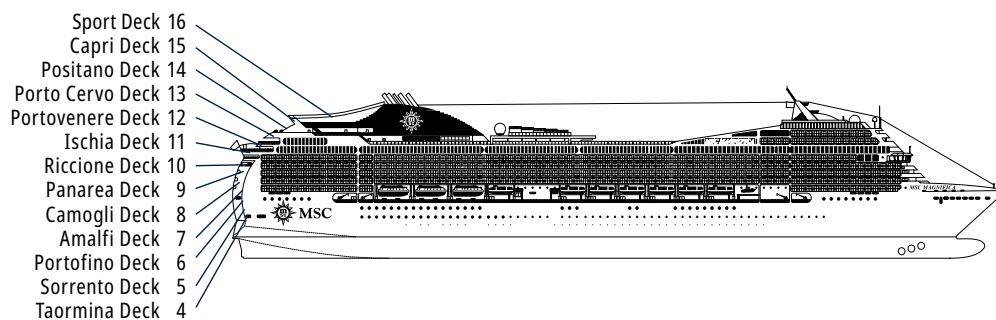

MSC MAGNIFICA

TECHNICAL SHEET

TECHNICAL CHARACTERISTICS OF THE SHIP

IL BAR DEL SOLE

TECHNICAL CHARACTERISTICS OF THE SHIP

GROSS TONNAGE	95.128
LENGTH / BEAM / HEIGHT	293,80 m / 32,20 m / 59,64 m
DECKS	16, included 13 for guests
LIFTS	13
VOLTAGE (IN CABIN)	110/220 volts
MAXIMUM SPEED	22,90 knots
STABILIZERS	Stabilized with 2 fins
NUMBER OF PASSENGERS	3.223
NUMBER OF CABINS	1.259, included 16 for guests with disabilities or reduced mobility
CREW MEMBERS	Approx. 987
POOLS	3, included 1 with sliding roof and 1 for children
WHIRLPOOLS	9 whirlpool baths
ENVIRONMENTAL TECHNOLOGY	Energy Saving and Monitoring System