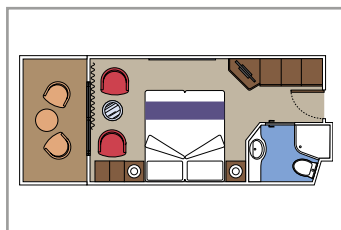

 ≈23
  ≈4
  9-12
  5

The images are representative only. Size, layout and furniture may vary (within the same cabin category).

 Cabin size (m²)

 Balcony size (m²)

 Deck location

 Accommodating up to

BALCONY

› Low deck location

JUNIOR BALCONY

BM2

 ≈14
  ≈5

› Medium deck location
› Deck 10-14
› Accommodating up to 2 people

JUNIOR BALCONY

BM1

 ≈14
  ≈5

 Cabin size (m²)

 Balcony size (m²)

 Deck location

 Accommodating up to

OCEAN VIEW

INCLUDED FACILITIES

- Window with sea view
- Relaxing armchair
- Comfortable double bed or single beds (on request)*
- Bathroom with shower, vanity area with hairdryer
- Interactive TV, telephone, safe, minibar and air conditioning
- Wifi connection available (for a fee)