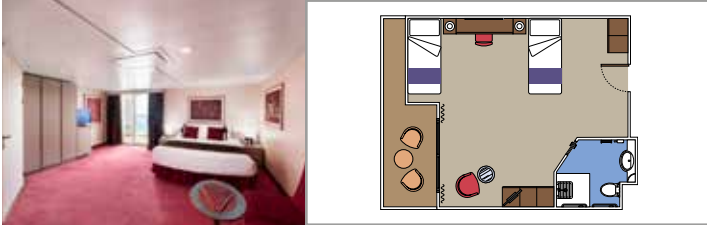

BALCONY

Available in:

- › **Premium Balcony (BL1)**
  cabin size ≈28m²; balcony size ≈5 m²; low deck location (deck 9)
- › **Deluxe Balcony (BR2)**
  cabin size ≈27-28m²; Balcony size ≈12m²; medium deck location (deck 15)