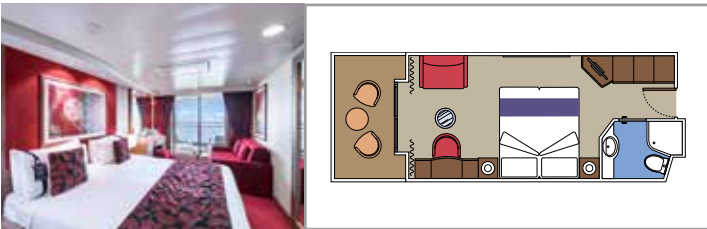

DELUXE BALCONY

BR2

≈16
≈5
10-15
4

› Medium deck location