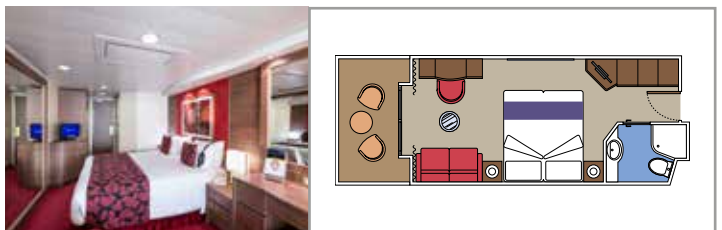

DELUXE BALCONY WITH PARTIAL VIEW

BP

≈16
≈5
12
4

The images are representative only. Size, layout and furniture may vary (within the same cabin category).

Cabin size (m²)

Balcony size (m²)

Deck location

Accommodating up to