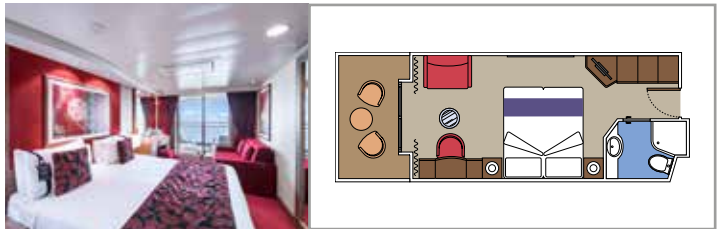

DELUXE BALCONY

BR1

≈16
≈5
9
3

› Low deck location