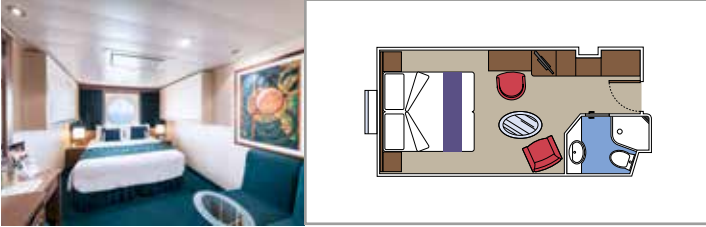

OCEAN VIEW

INCLUDED FACILITIES

- Window with sea view
- Relaxing armchair
- Comfortable double bed or single beds (on request)*
- Bathroom with shower, vanity area with hairdryer
- Interactive TV, telephone, safe, minibar and air conditioning
- Wifi connection available (for a fee)

*Cabin for guests with disabilities or reduced mobility has only single beds

DELUXE OCEAN VIEW

OR1

≈16
5-12
4

› Low deck location