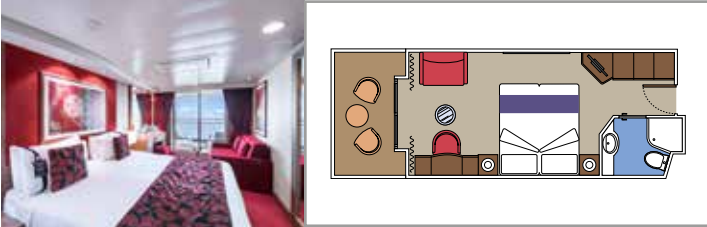

BALCONY

INCLUDED FACILITIES

- Sitting area with sofa
- Comfortable double bed or single beds (on request)*
- Bathroom with shower or bathtub, vanity area with hairdryer
- Interactive TV, telephone, safe, minibar and air conditioning
- Wifi connection available (for a fee)

*Cabin for guests with disabilities or reduced mobility has only single beds (except cabin 15022 and 15023)

DELUXE BALCONY AUREA

BA

≈16
≈5
10-11
4

› Best ship position