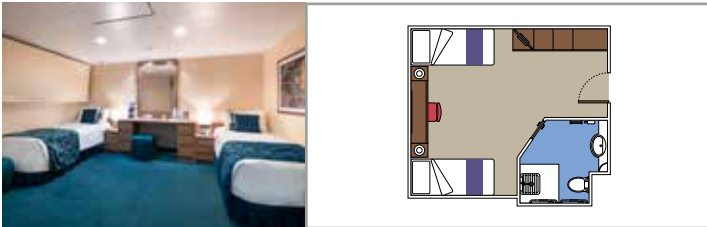

INTERIOR

Available in:

- › **Junior Interior (IM2)**
  cabin size ≈20m²; medium deck location (deck 11-12)
- › **Junior Interior (IM1)**
  cabin size ≈20m²; low deck location (deck 8-10)

Cabin for guests with disabilities or reduced mobility has only single beds
The image is representative only; the size, layout and furniture may vary (within the same cabin category).

FACILITIES FOR GUESTS WITH DISABILITIES OR REDUCED MOBILITY

Cabin door width	82 cm
Bathroom door width	85 cm
Size of cabin (floor space)	From ≈14 to ≈ 18 m²
Size of bathroom	3,5 m²
Is there a fold-down seat in the shower?	Yes
Height of seat from the floor	45 cm
Does the WC seat have grab rails?	Yes
Are wheelchairs available on board?	In limited numbers*
Are all decks/public areas accessible?	Yes
Are all lifeboats wheelchair-accessible?	No**
Do the lifts have deck indicators?	Visual - Audio & Braille
Can severely visually impaired/blind guests be catered for on the cruise?	Only with full-time carer

* Only for embarkation, disembarkation and emergencies.

** In the event of an emergency, dedicated personnel will help guests with disabilities or reduced mobility to board lifeboats.