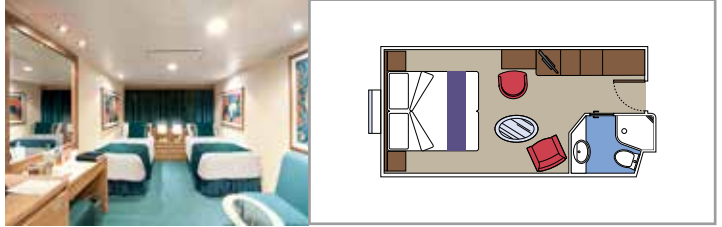

DELUXE OCEAN VIEW WITH OBSTRUCTED VIEW

00

≈15
8
4

The images are representative only. Size, layout and furniture may vary (within the same cabin category).

Cabin size (m²)

Balcony size (m²)

Deck location

Accommodating up to