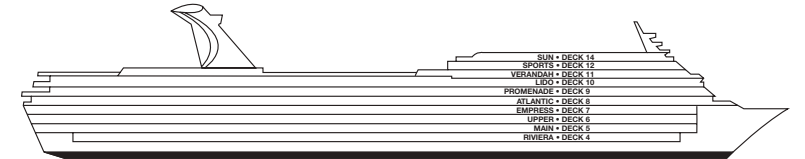

ACCOMMODATIONS SYMBOL LEGEND

- ★ 2 Twin Beds (convert to King) and Single Sofa Bed
- 2 Twin Beds (convert to King) and 1 Upper Pullman
- ‡ 2 Twin Beds (convert to King) and 2 Upper Pullmans
- † 2 Twin Beds (convert to King) and Double Sofa Bed
- ◆ Stateroom with 2 Porthole Windows
- ◁ Connecting staterooms (ideal for families and groups of friends)

DECK PLANS

Please contact Guest Access Services for specific ship accessibility features. You may also visit carnival.com/GuestAccessServices for additional information.

Gross Tonnage: 70,367 Length: 855 Feet Beam: 103 Feet Cruising Speed: 21 Knots
 Guest Capacity: 2,056 (Double Occupancy) Total Staff: 920 Registry: Panama