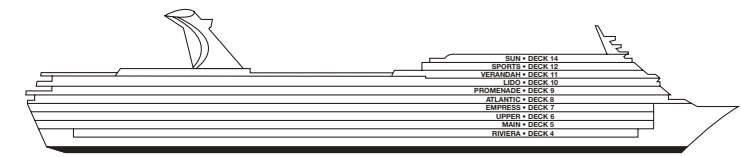

CARNIVAL SENSATION®

ACCOMMODATIONS SYMBOL LEGEND

- ★ 2 Twin Beds (convert to King) and Single Sofa Bed
- 2 Twin Beds (convert to King) and 1 Upper Pullman
- ◇ 2 Twin Beds (convert to King), 1 Lower Pullman, and 1 Upper Pullman
- 2 Twin Beds (convert to King) and 2 Upper Pullmans
- † 2 Twin Beds (convert to King) and Double Sofa Bed
- ◆ Stateroom with 2 Porthole Windows

Gross Tonnage: 70,367 Length: 855 Feet Beam: 103 Feet Cruising Speed: 21 Knots
 Guest Capacity: 2,056 (Double Occupancy) Total Staff: 920 Registry: The Bahamas