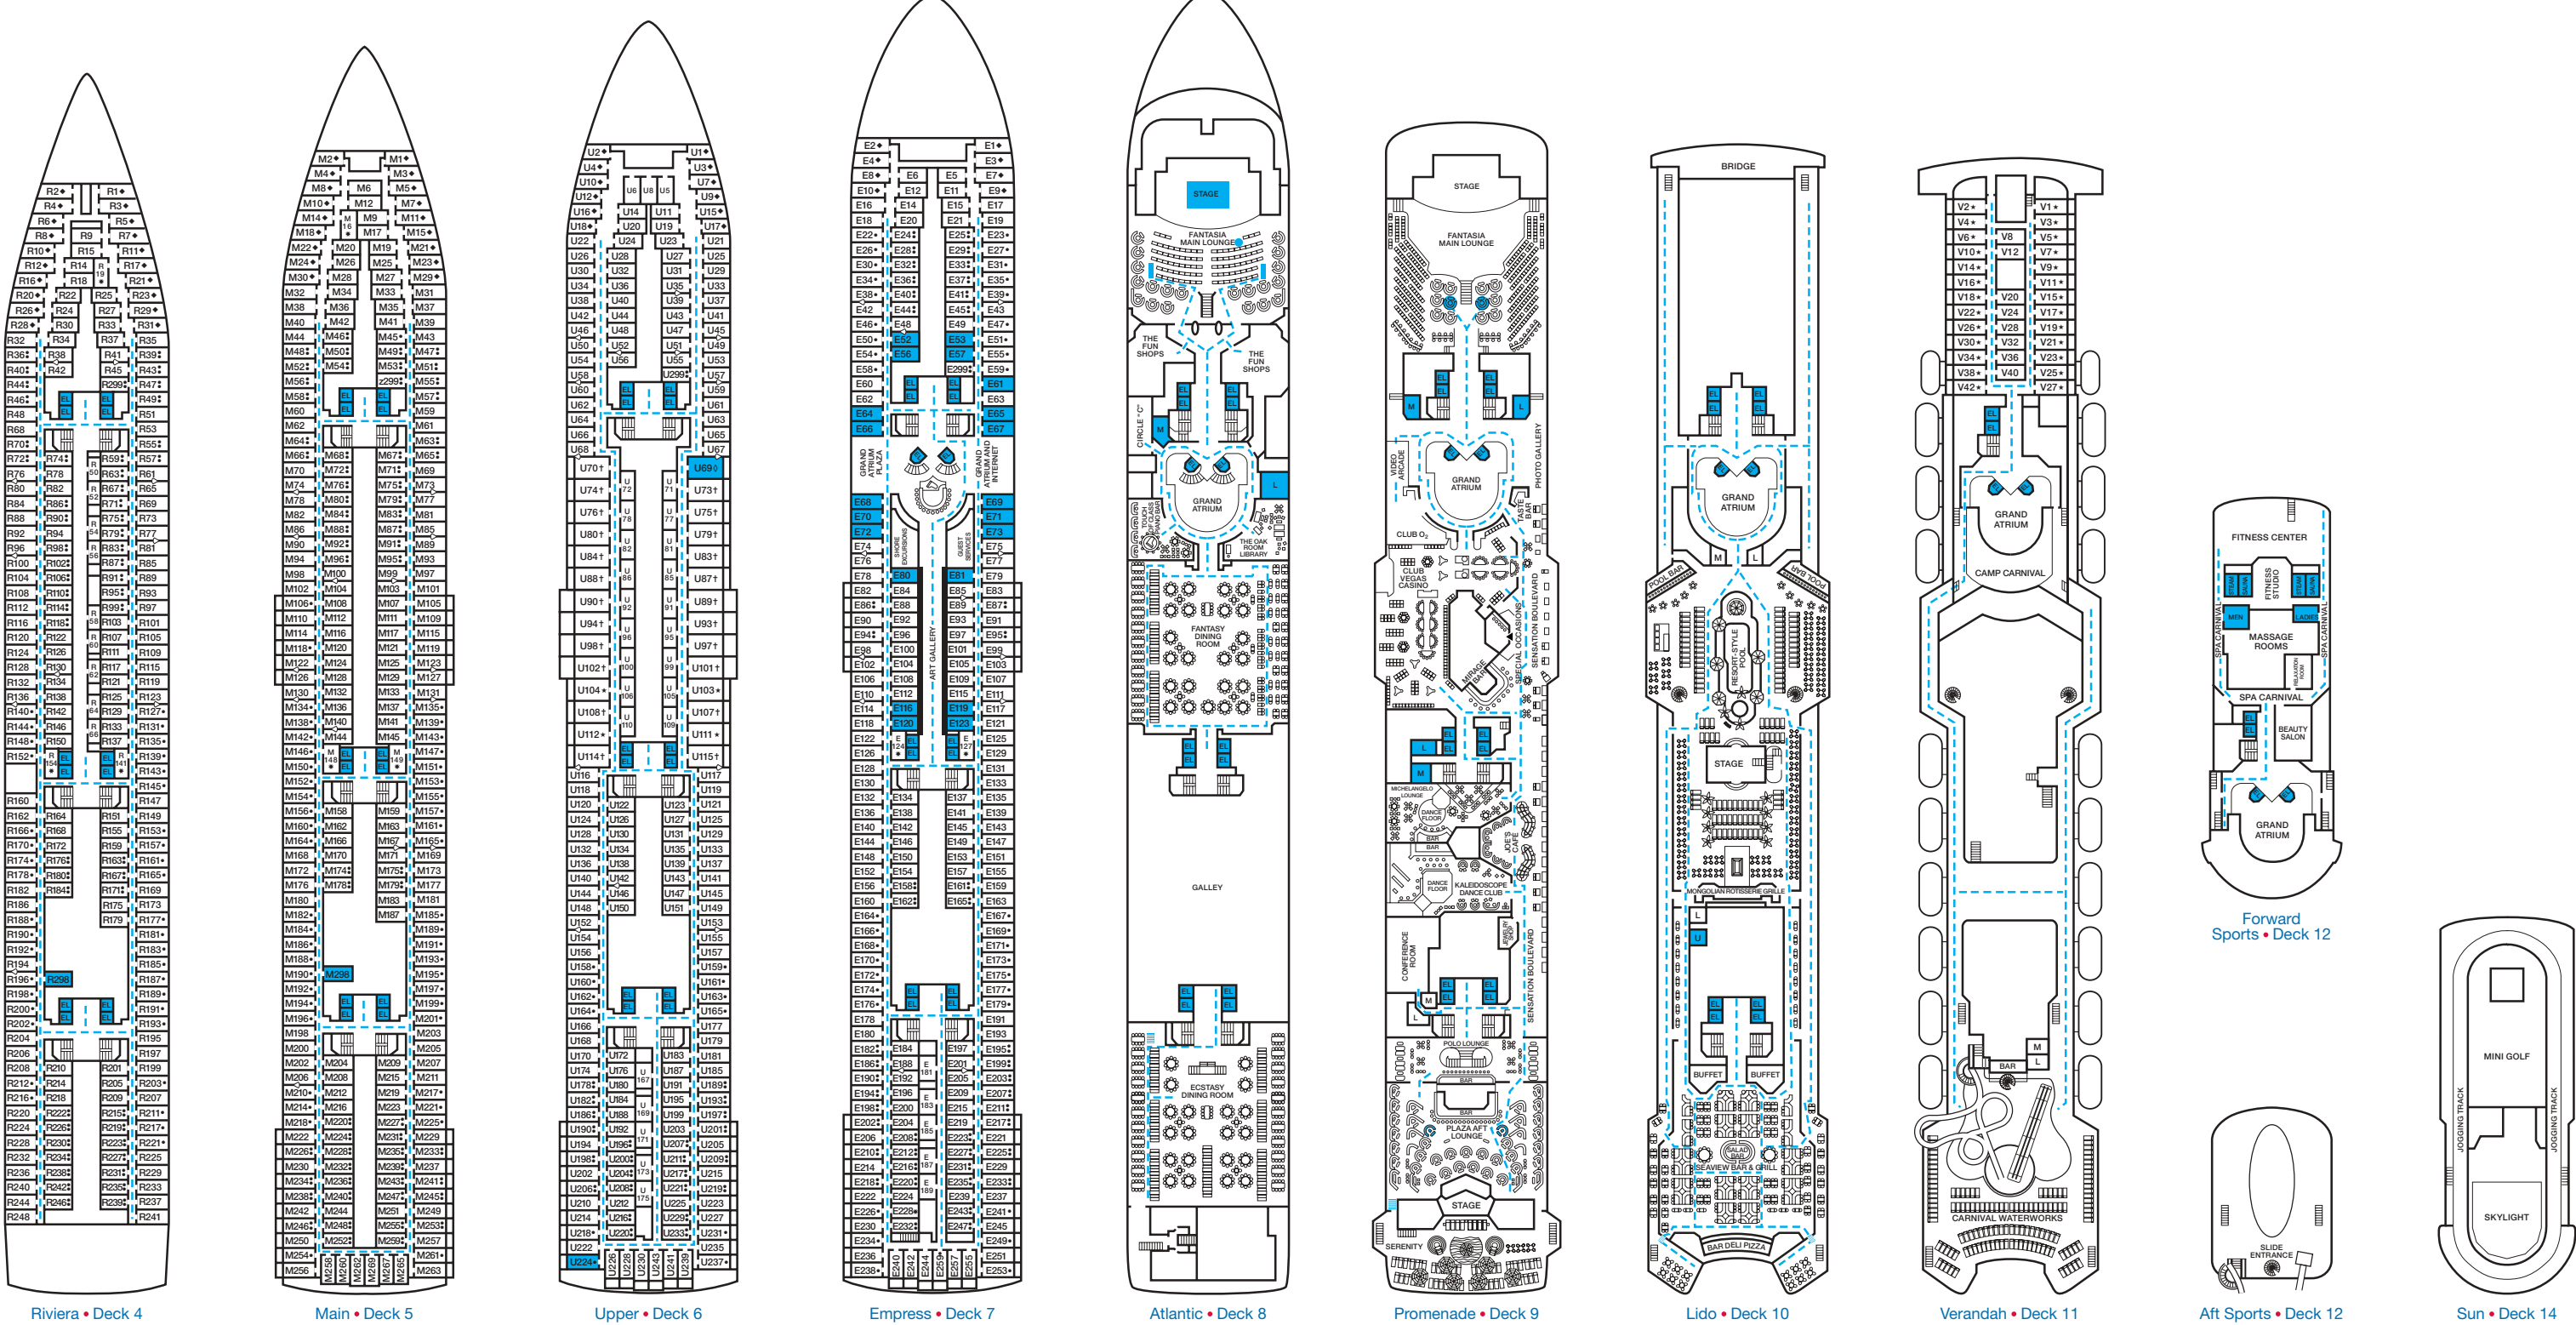

CARNIVAL SENSATION®

ACCOMMODATIONS SYMBOL LEGEND

- ★ 2 Twin Beds (convert to King) and Single Sofa Bed
- 2 Twin Beds (convert to King) and 1 Upper Pullman
- 2 Twin Beds (convert to King), 1 Lower Pullman, and 1 Upper Pullman
- 2 Twin Beds (convert to King) and 2 Upper Pullmans
- † 2 Twin Beds (convert to King) and Double Sofa Bed
- Stateroom with 2 Porthole Windows

- ◁ Connecting staterooms (ideal for families and groups of friends)
- ★ Twin beds do not convert to a King Bed
- U Unisex Wheelchair Accessible Restroom
- --- Accessible Routes including Ramps
- Modified Staterooms, Restrooms, Elevators, Lifts and other Accessible Areas

⊘ All accommodations are non-smoking.

DECK PLANS

Please contact Guest Access Services for specific ship accessibility features. You may also visit carnival.com/GuestAccessServices for additional information.