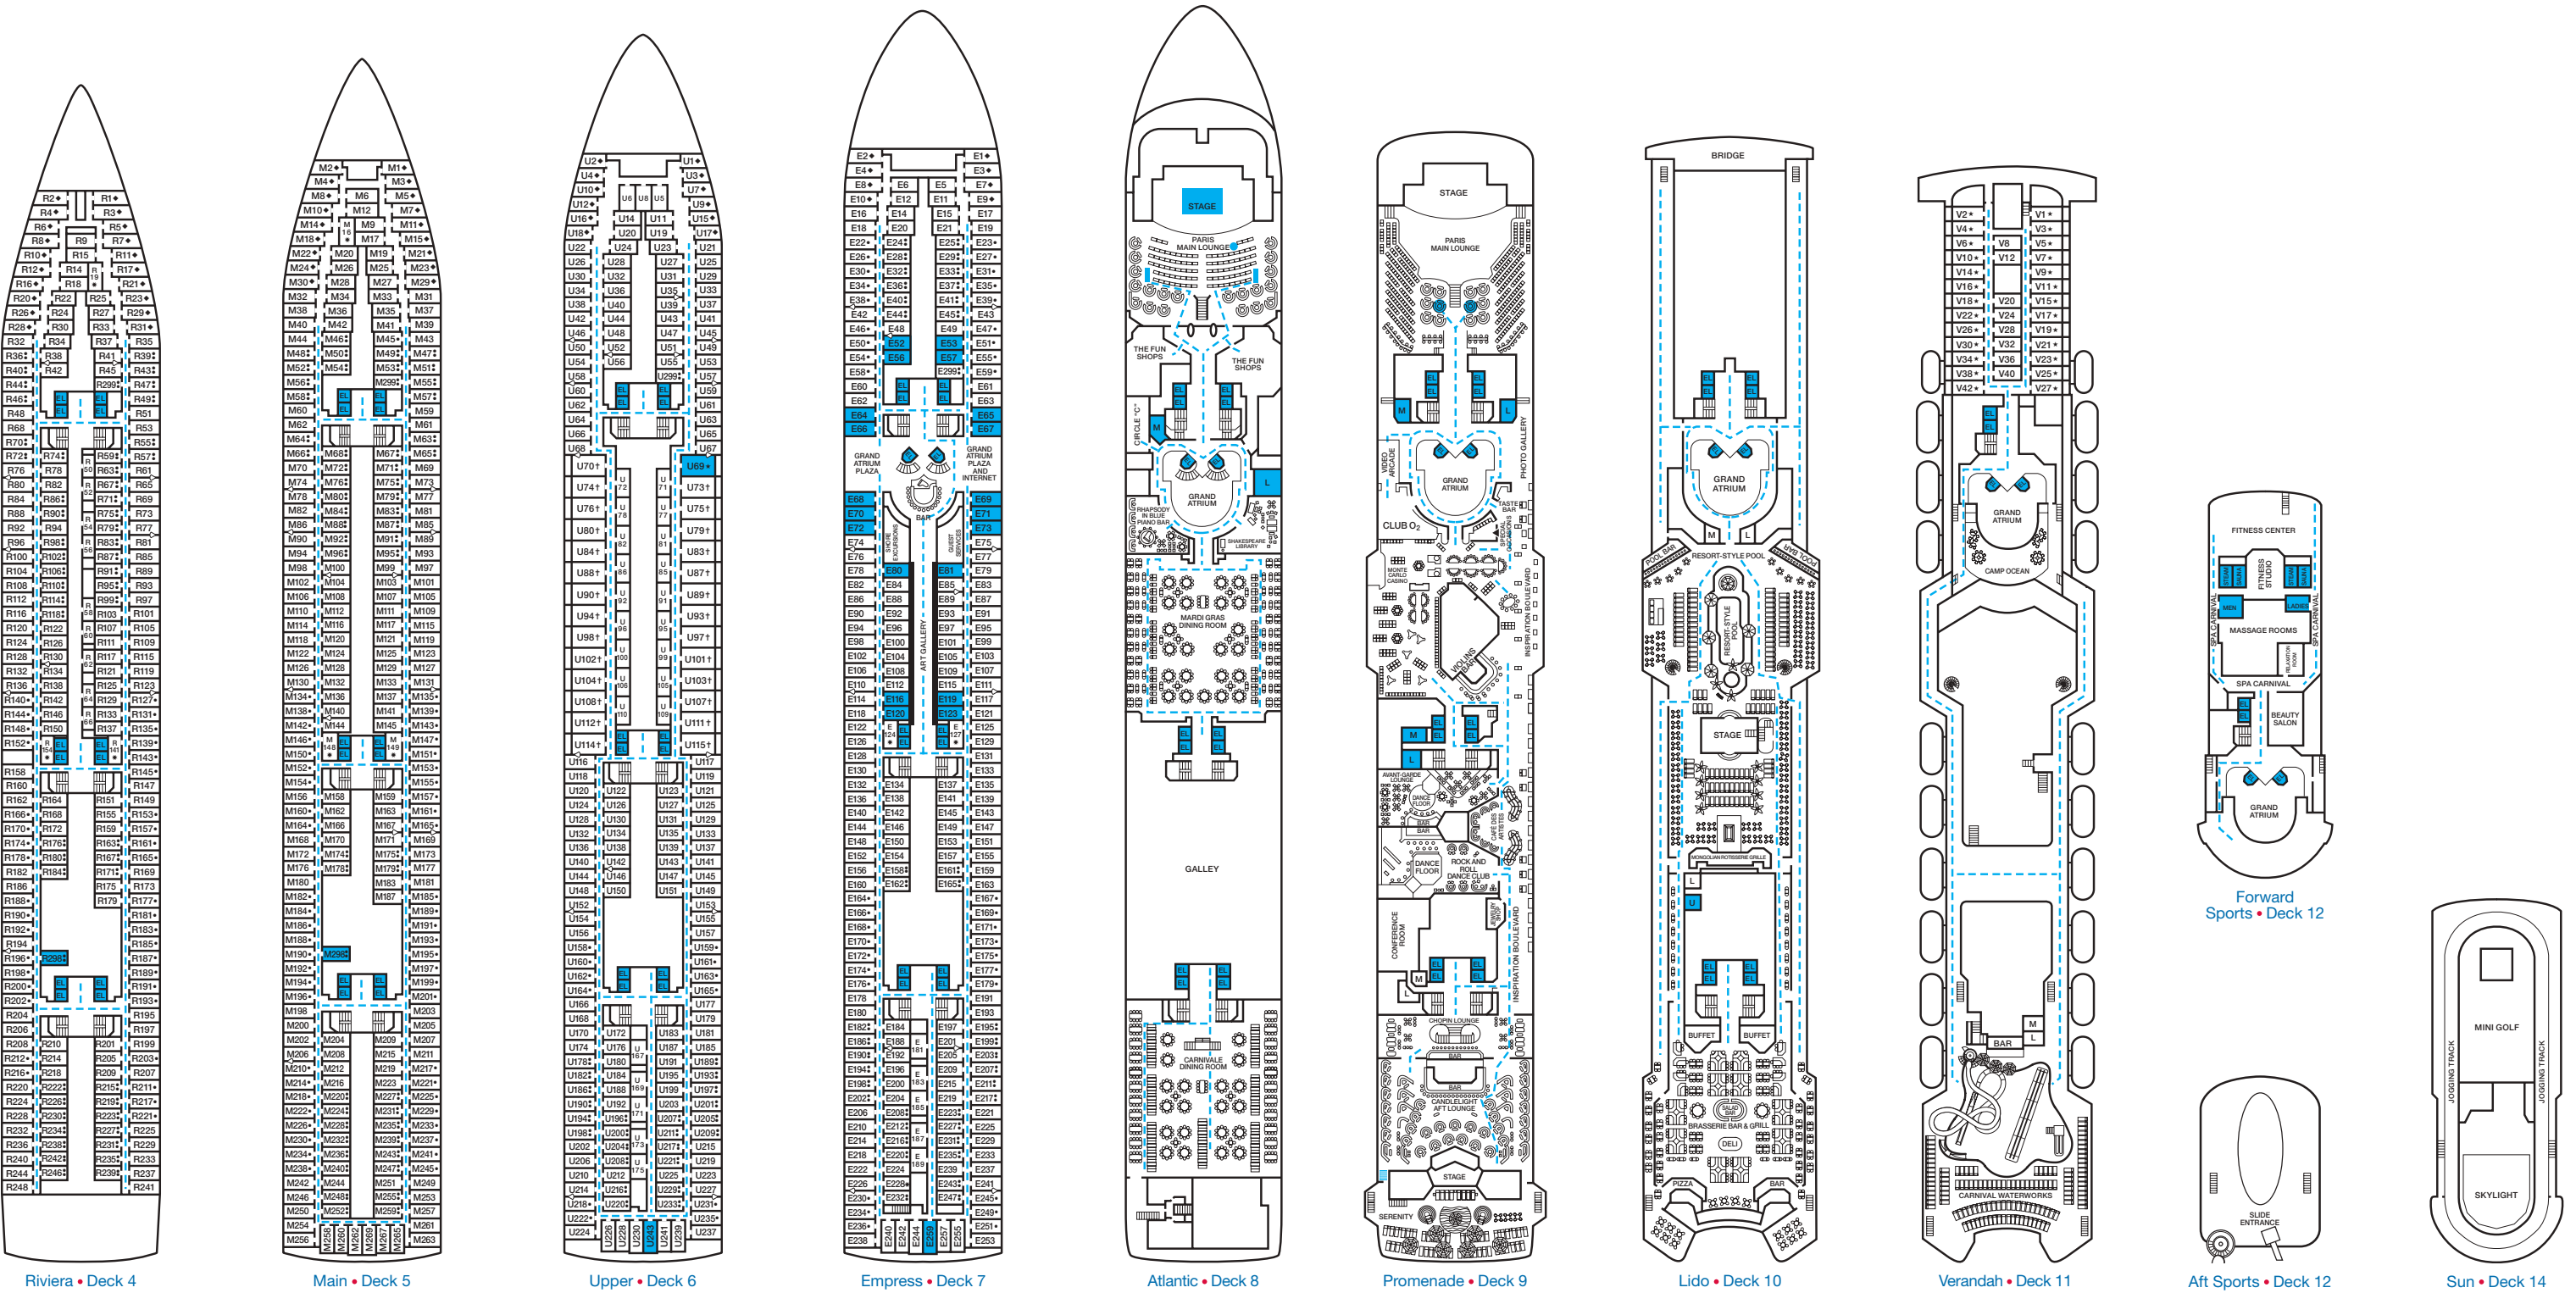

ACCOMMODATIONS SYMBOL LEGEND

- ★ 2 Twin Beds (convert to King) and Single Sofa Bed
- 2 Twin Beds (convert to King) and 1 Upper Pullman
- ‡ 2 Twin Beds (convert to King) and 2 Upper Pullmans
- † 2 Twin Beds (convert to King) and Double Sofa Bed
- Stateroom with 2 Porthole Windows

- ◁ Connecting staterooms (ideal for families and groups of friends)
- ★ Twin beds do not convert to a King Bed.
- U Unisex Wheelchair Accessible Restroom
- --- Accessible Routes including Ramps
- Modified Staterooms, Restrooms, Elevators, Lifts and other Accessible Areas

⊘ All accommodations are non-smoking.

DECK PLANS

Please contact Guest Access Services for specific ship accessibility features. You may also visit carnival.com/GuestAccessServices for additional information.