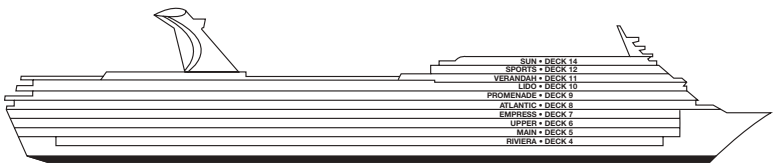

ACCOMMODATIONS SYMBOL LEGEND

- ★ 2 Twin Beds (convert to King) and Single Sofa Bed
- 2 Twin Beds (convert to King) and 1 Upper Pullman
- ‡ 2 Twin Beds (convert to King) and 2 Upper Pullmans
- † 2 Twin Beds (convert to King) and Double Sofa Bed
- ◆ Stateroom with 2 Porthole Windows

Gross Tonnage: 70,367 Length: 855 Feet Beam: 103 Feet Cruising Speed: 21 Knots
 Guest Capacity: 2,054 (Double Occupancy) Total Staff: 920 Registry: The Bahamas