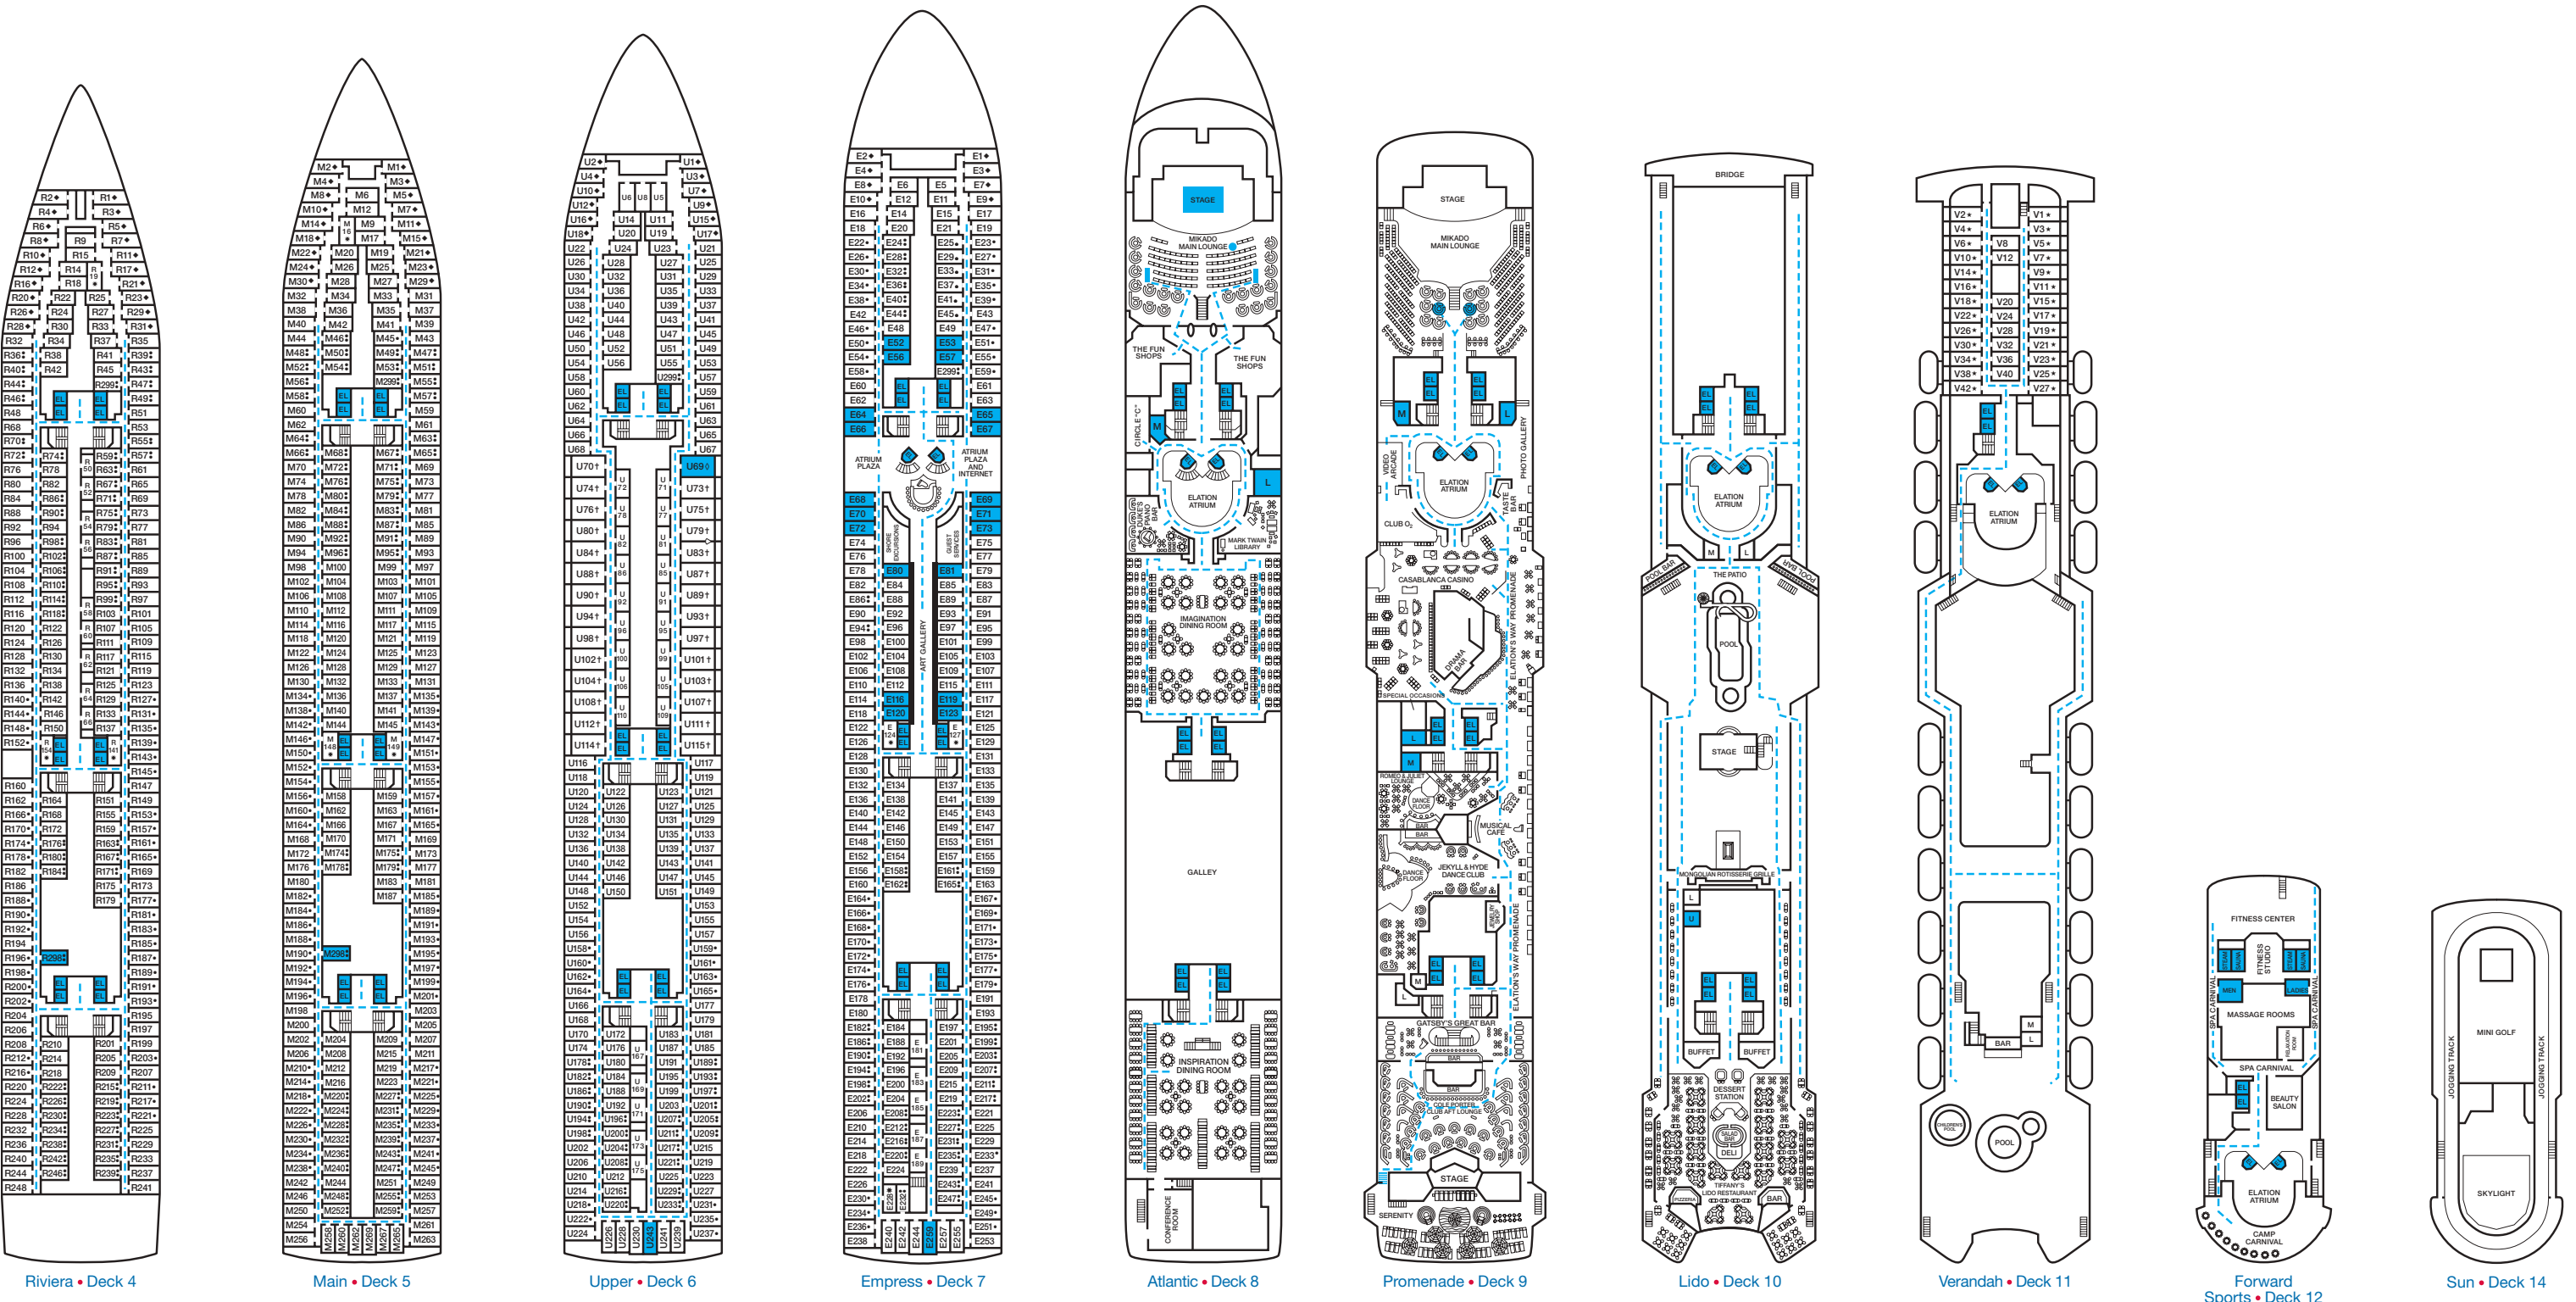

ACCOMMODATIONS SYMBOL LEGEND

- ★ 2 Twin Beds (convert to King) and Single Sofa Bed
- 2 Twin Beds (convert to King) and 1 Upper Pullman
- 2 Twin Beds (convert to King), 1 Lower Pullman, and 1 Upper Pullman
- ⋮ 2 Twin Beds (convert to King) and 2 Upper Pullmans
- † 2 Twin Beds (convert to King) and Double Sofa Bed

- Stateroom with 2 Porthole Windows
- ◁ Connecting staterooms (ideal for families and groups of friends)
- ✱ Twin beds do not convert to a King Bed.
- U Unisex Wheelchair Accessible Restroom
- --- Accessible Routes including Ramps
- Modified Staterooms, Restrooms, Elevators, Lifts and other Accessible Areas

⊘ All accommodations are non-smoking.

DECK PLANS

Please contact Guest Access Services for specific ship accessibility features. You may also visit carnival.com/GuestAccessServices for additional information.