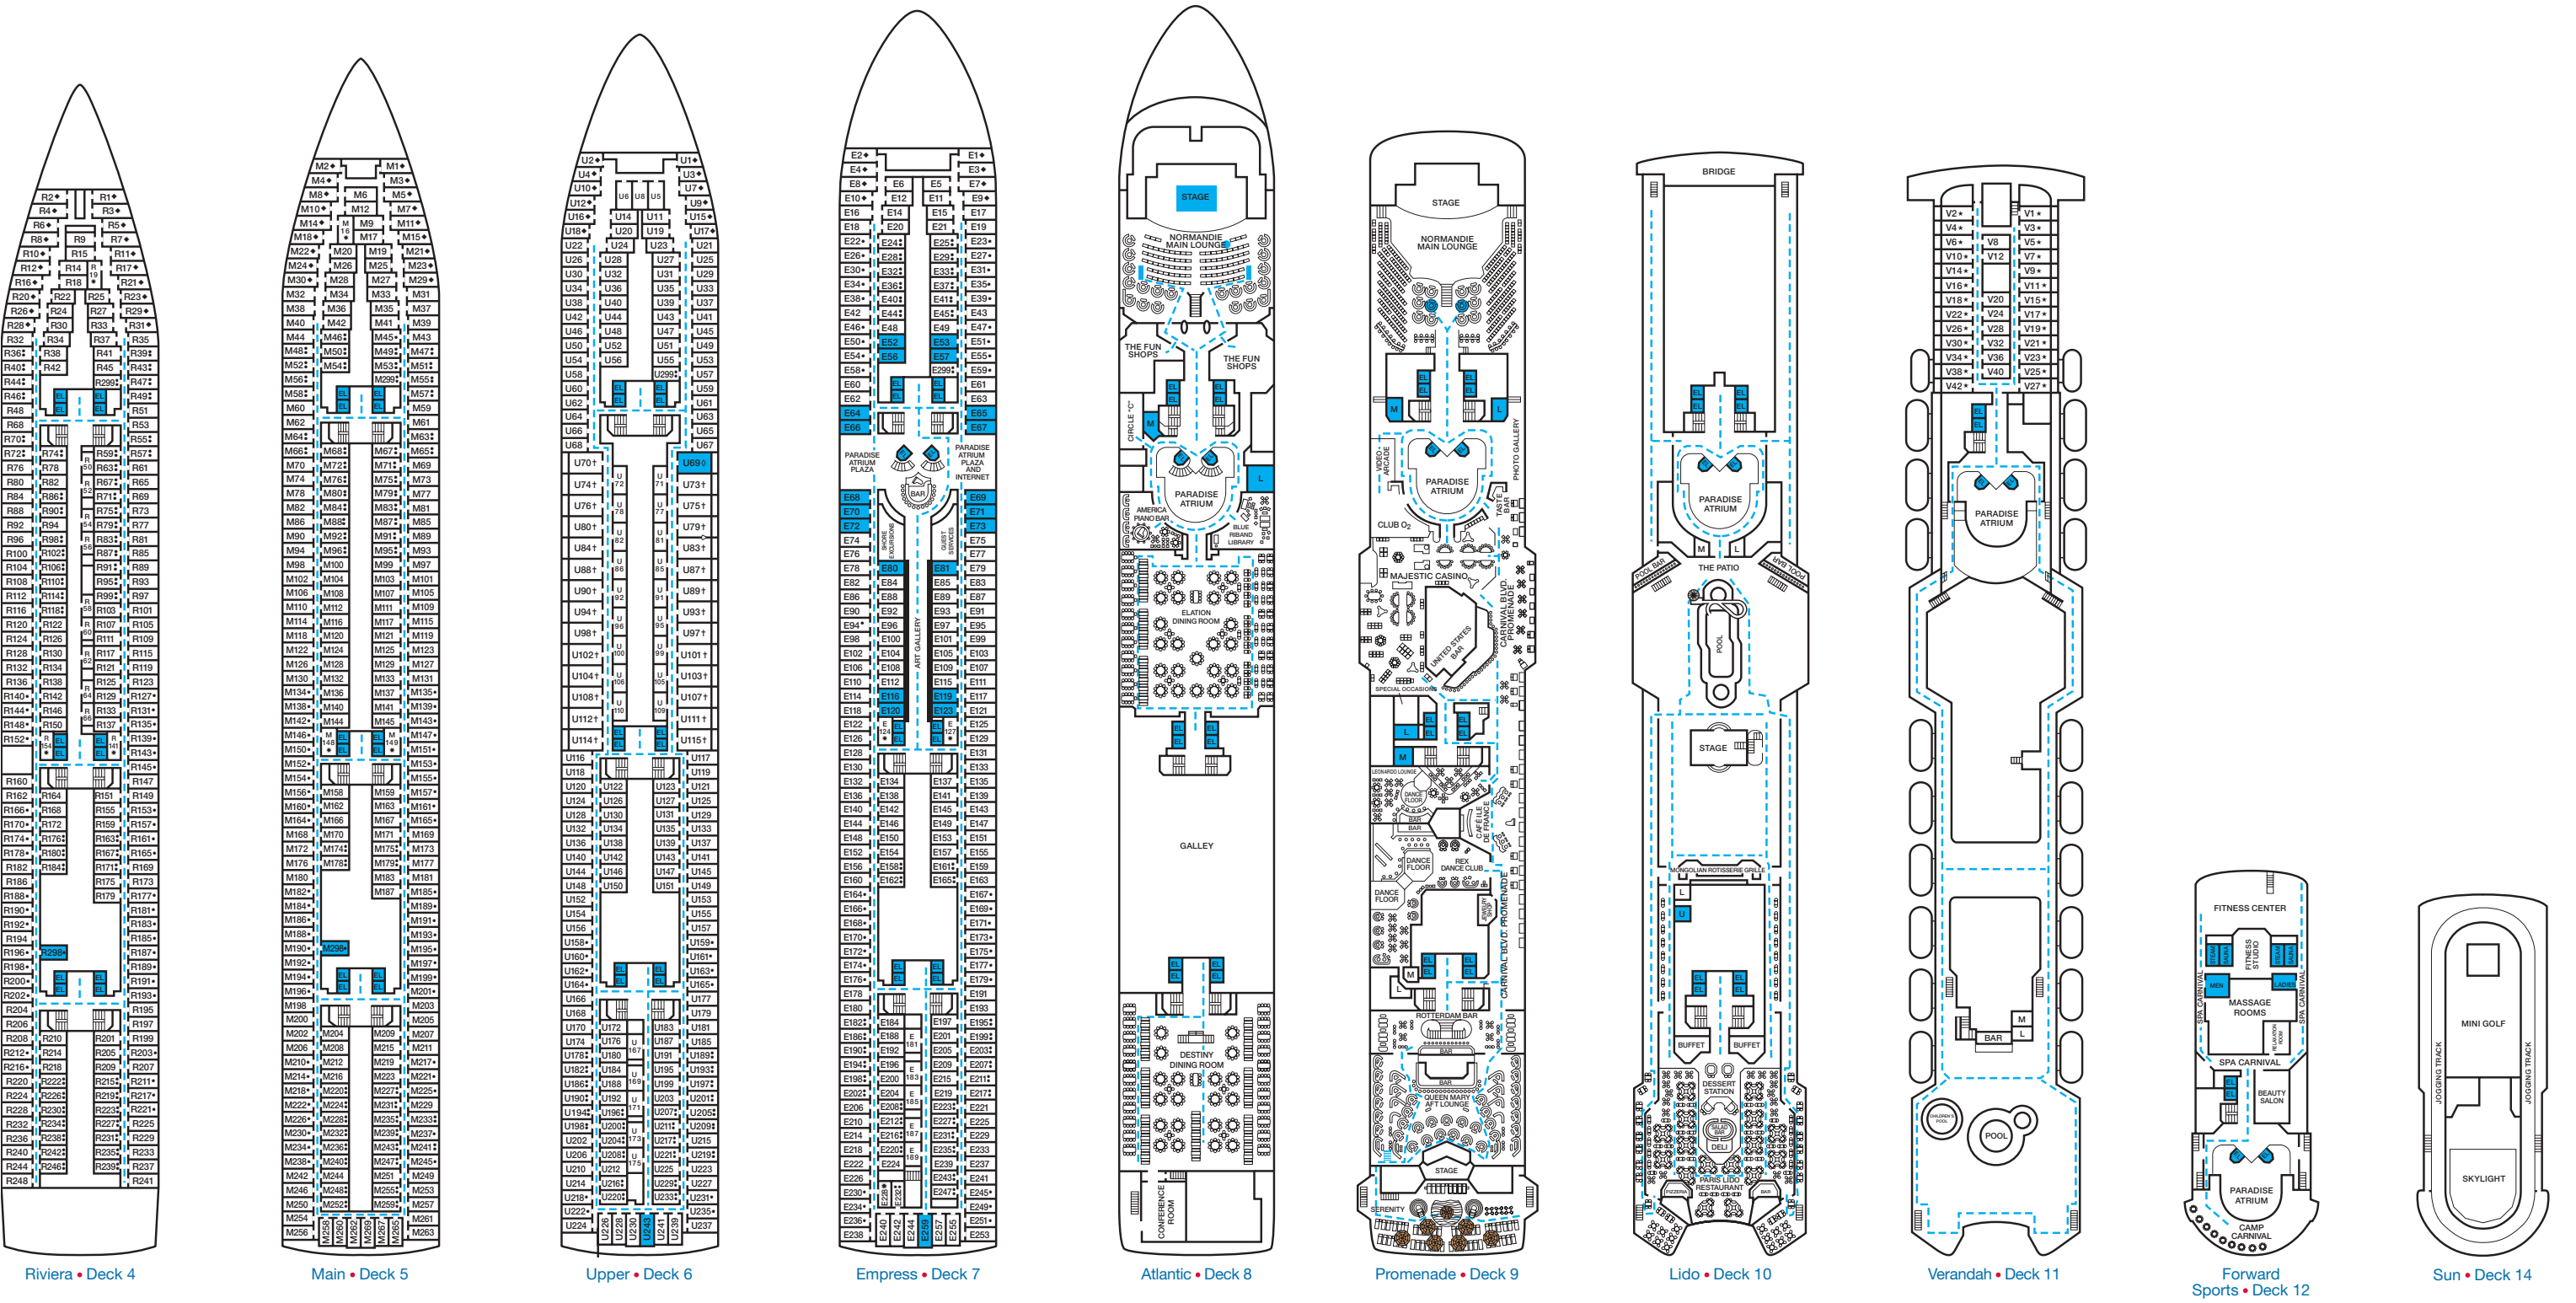

ACCOMMODATIONS SYMBOL LEGEND

- ★ 2 Twin Beds (convert to King) and Single Sofa Bed
- 2 Twin Beds (convert to King) and 1 Upper Pullman
- 2 Twin Beds (convert to King), 1 Lower Pullman, and 1 Upper Pullman
- ⋮ 2 Twin Beds (convert to King) and 2 Upper Pullmans
- † 2 Twin Beds (convert to King) and Double Sofa Bed
- Stateroom with 2 Porthole Windows

- ◁ Connecting staterooms (ideal for families and groups of friends)
- ★ Twin beds do not convert to a King Bed.
- U Unisex Wheelchair Accessible Restroom
- --- Accessible Routes including Ramps
- Modified Staterooms, Restrooms, Elevators, Lifts and other Accessible Areas

⊘ All accommodations are non-smoking.

DECK PLANS

Please contact Guest Access Services for specific ship accessibility features. You may also visit carnival.com/GuestAccessServices for additional information.