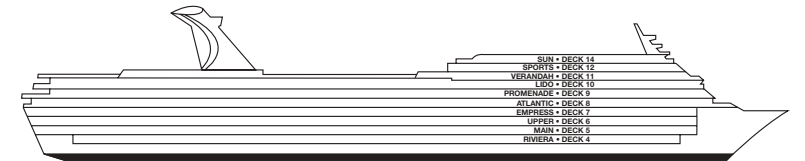

ACCOMMODATIONS SYMBOL LEGEND

- ★ 2 Twin Beds (convert to King) and Single Sofa Bed
- 2 Twin Beds (convert to King) and 1 Upper Pullman
- ‡ 2 Twin Beds (convert to King) and 2 Upper Pullmans
- † 2 Twin Beds (convert to King) and Double Sofa Bed
- ◆ Stateroom with 2 Porthole Windows

Gross Tonnage: 70,367 Length: 855 Feet Beam: 103 Feet Cruising Speed: 21 Knots
 Guest Capacity: 2,056 (Double Occupancy) Total Staff: 920 Registry: The Bahamas