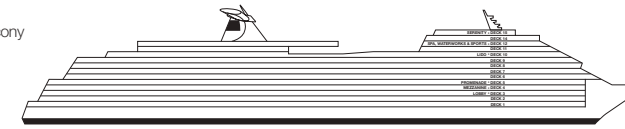

ACCOMMODATIONS SYMBOL LEGEND

- ▲ Twin Bed and Single Sofa Bed
- ★ 2 Twin Beds (convert to King) and Single Sofa Bed
- 2 Twin Beds (convert to King) and 1 Upper Pullman
- 2 Twin Beds (convert to King) and 2 Upper Pullmans
- 2 Twin Beds (convert to King), Single Sofa Bed and 1 Upper Pullman
- ◇ 2 Twin Beds (convert to King), Double Sofa Bed and 1 Lower Pullman
- † 2 Twin Beds (convert to King) and Double Sofa Bed
- ▼ 2 Twin Beds (convert to King), Single Sofa Bed and 2 Upper Pullmans. Beds do not convert to King when both Upper Pullmans in use.
- ◆ Stateroom with 2 Porthole Windows
- ◁ Connecting staterooms (ideal for families and groups of friends)

Gross Tonnage: 133,500 Length: 1,055 feet Beam: 122 feet
 Cruising Speed: 18 Knots Guest Capacity: 3,936 (Double Occupancy)
 Total Staff: 1,450 Registry: Panama

Deck 1 Deck 2 Lobby • Deck 3 Mezzanine • Deck 4 Promenade • Deck 5 Deck 6 Deck 7 Deck 8 Deck 9 Deck 10 Deck 11 Deck 12 Deck 13 Deck 14 Deck 15