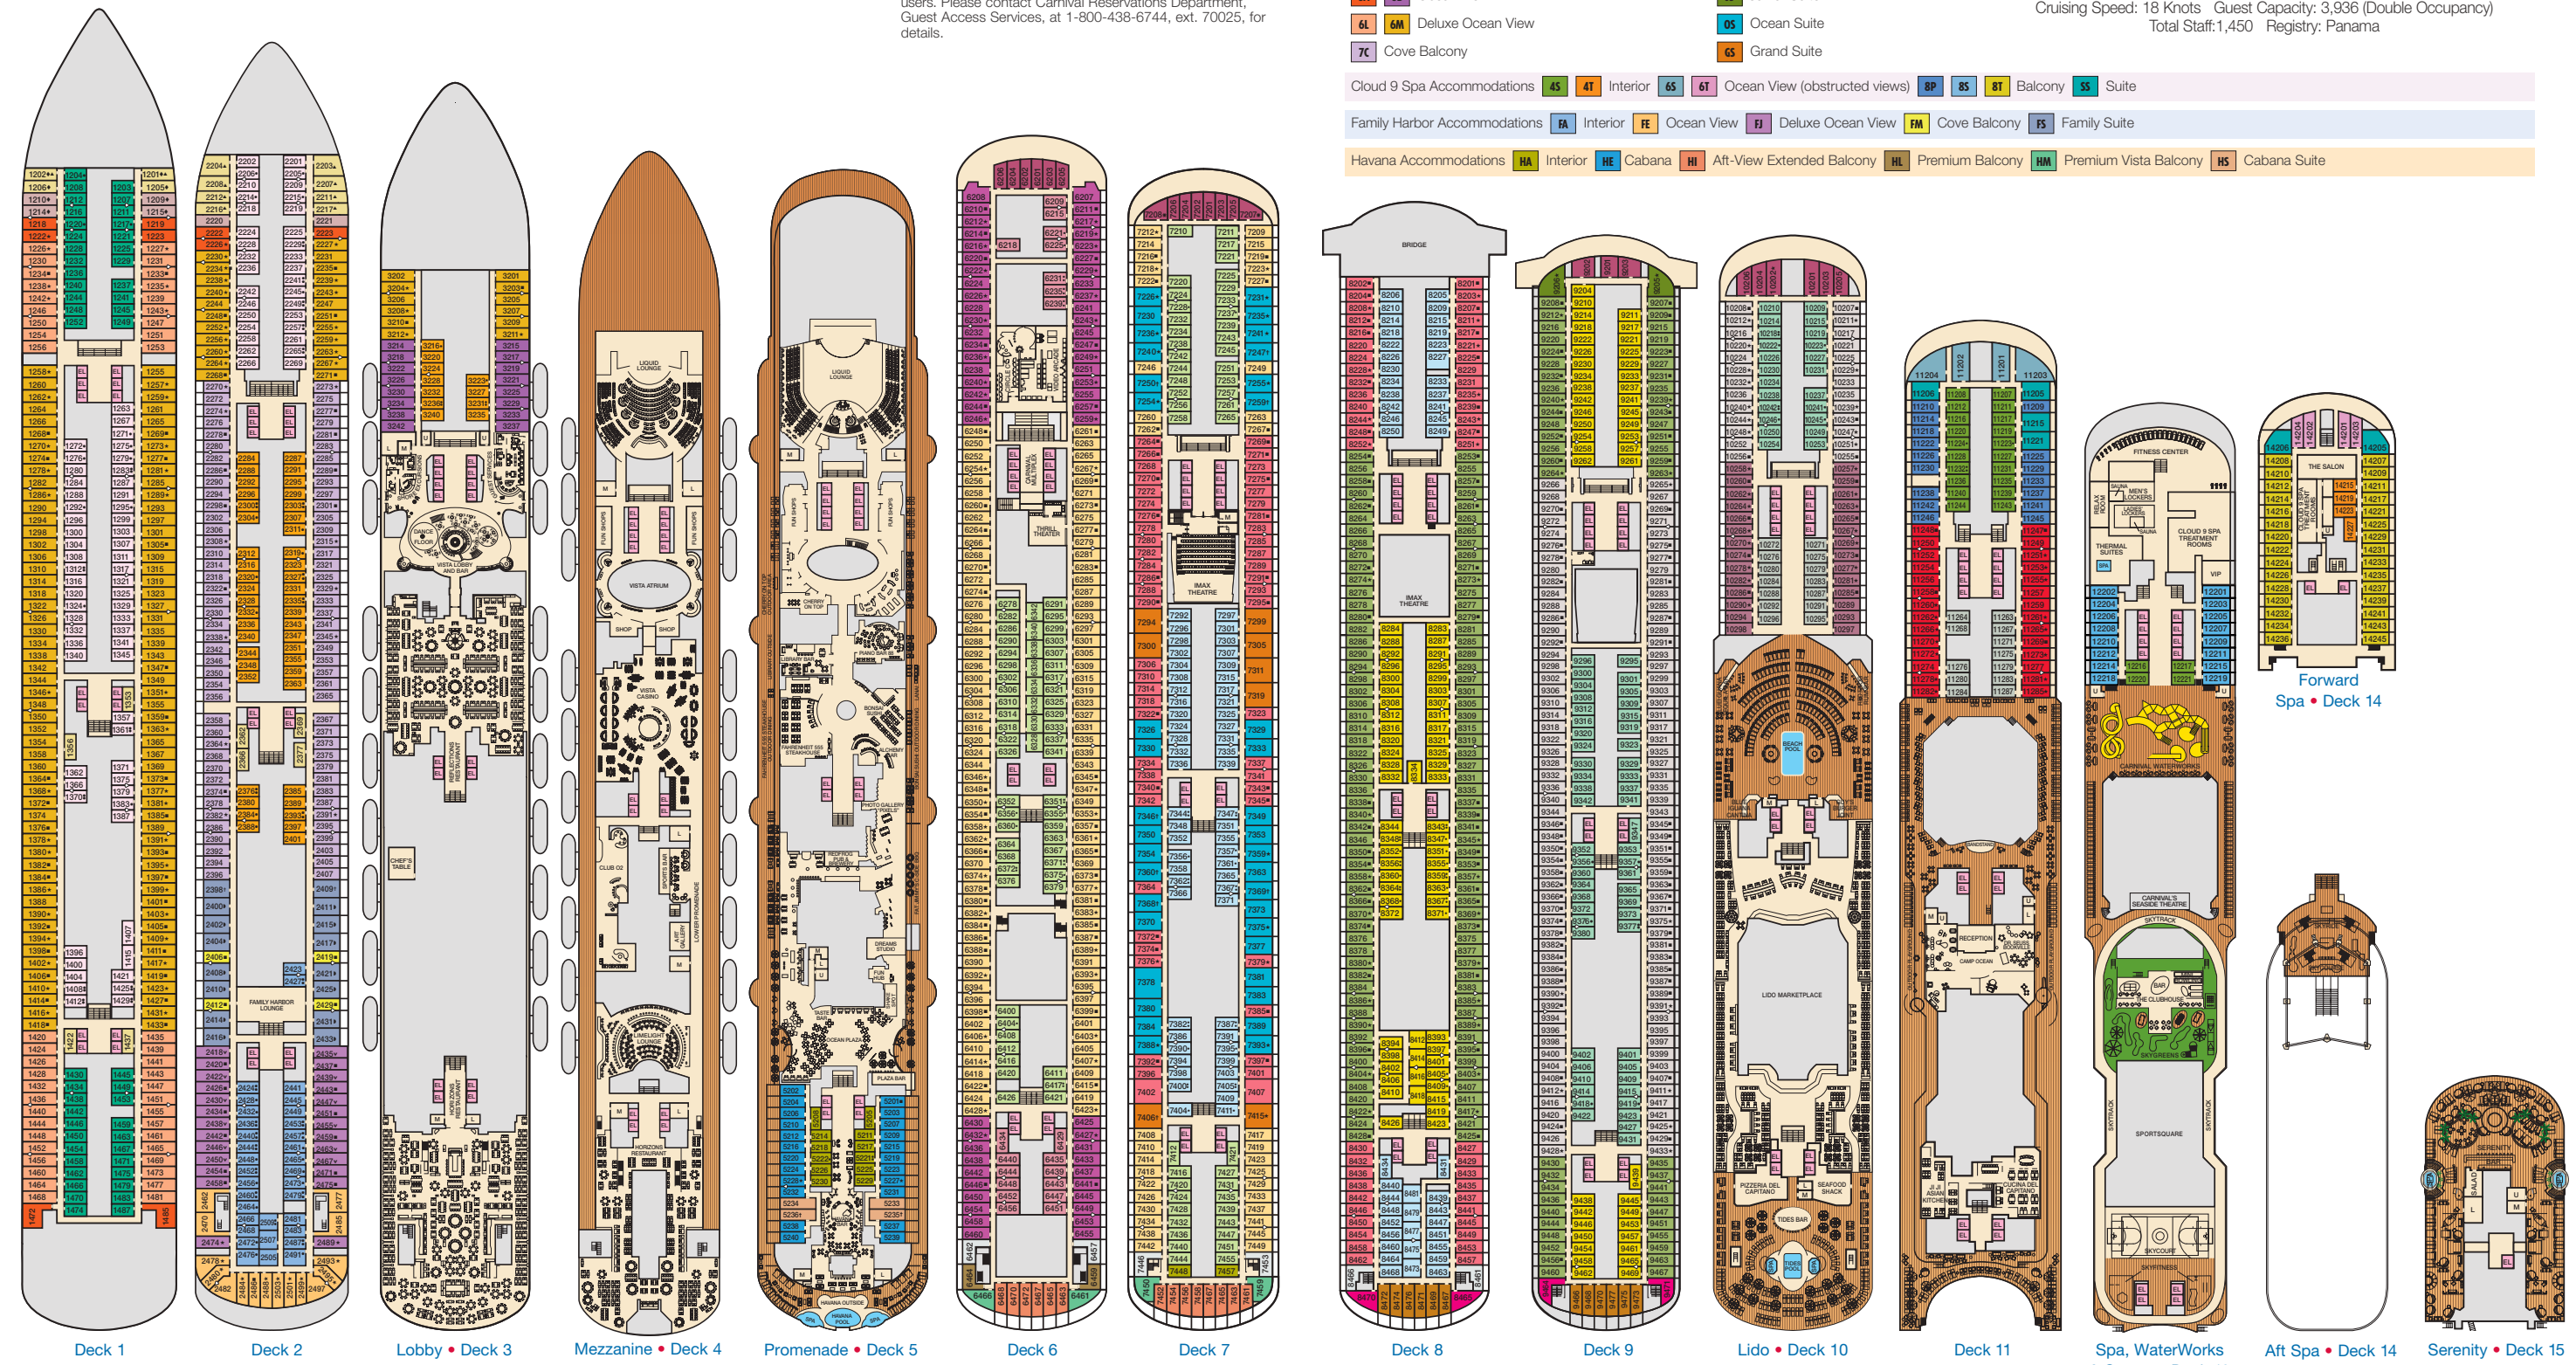

ACCOMMODATIONS SYMBOL LEGEND

- ▲ Twin Bed and Single Sofa Bed
- ★ 2 Twin Beds (convert to King) and Single Sofa Bed
- 2 Twin Beds (convert to King) and 1 Upper Pullman
- 2 Twin Beds (convert to King) and 2 Upper Pullmans
- 2 Twin Beds (convert to King), Single Sofa Bed and 1 Upper Pullman
- ◇ 2 Twin Beds (convert to King), Double Sofa Bed and 1 Lower Pullman
- † 2 Twin Beds (convert to King) and Double Sofa Bed
- ▼ 2 Twin Beds (convert to King), Single Sofa Bed and 2 Upper Pullmans. Beds do not convert to King when both Upper Pullmans in use.
- ◆ Stateroom with 2 Porthole Windows
- ◁ Connecting staterooms (ideal for families and groups of friends)

Staterooms are available that are modified for wheelchair users. Please contact Carnival Reservations Department, Guest Access Services, at 1-800-438-6744, ext. 70025, for details.

CATEGORIES

1A Interior Upper/Lower	8A 8B 8C 8D 8E 8F 8G Balcony
PT Porthole	9B Premium Balcony
4A 4B 4C 4D 4E 4F 4G 4H 4I Interior	8N Aft-View Extended Balcony
4J Interior with Picture Window (obstructed views)	9C Premium Vista Balcony
6A 6B Ocean View	J5 Junior Suite
6L 6M Deluxe Ocean View	OS Ocean Suite
7C Cove Balcony	GS Grand Suite

Cloud 9 Spa Accommodations	4S 4T Interior	6S 6T Ocean View (obstructed views)	8P 8S 8T Balcony	SS Suite		
Family Harbor Accommodations	FA Interior	FE Ocean View	FJ Deluxe Ocean View	FM Cove Balcony	FS Family Suite	
Havana Accommodations	HA Interior	HE Cabana	HI Aft-View Extended Balcony	HL Premium Balcony	HM Premium Vista Balcony	HS Cabana Suite

Gross Tonnage: 133,500 Length: 1,055 feet Beam: 122 feet
 Cruising Speed: 18 Knots Guest Capacity: 3,936 (Double Occupancy)
 Total Staff: 1,450 Registry: Panama

Deck 1 Deck 2 Lobby • Deck 3 Mezzanine • Deck 4 Promenade • Deck 5 Deck 6 Deck 7 Deck 8 Deck 9 Deck 10 Deck 11 Deck 12 Deck 13 Deck 14 Deck 15