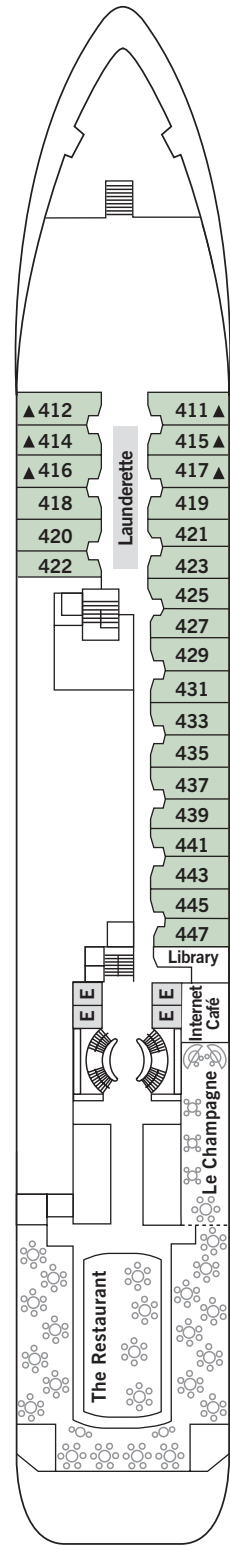

Silver Wind – DECK PLANS

DECK 4

The Restaurant
Le Champagne
Internet Café
The Library
Lauderette

DECK 5

The Casino
The Bar
Boutiques

DECK 6

The Show Lounge
Conference/Card Room
Reception/
Guest Relations
Shore Concierge

DECK 7

La Terrazza

DECK 8

Pool
Pool Bar
Pool Grill
The Panorama Lounge
The Connoisseur's Corner

DECK 9

The Fitness Centre
The Spa at Silversea
Beauty Salon
The Observation Lounge
Jogging Track

SUITE CATEGORIES

- Owner's Suite ●
- Grand Suite ●
- Royal Suite ●
- Silver Suite ●
- Medallion Suite ●
- Midship Veranda Suite ●
- Veranda Suite ●
- Vista Suite ●

SPECIFICATIONS

- Crew 222
- Officers European
- Guests 296
- Tonnage 17,400
- Length 514.14 Feet/156.7 Metres
- Width 70.62 Feet/21.5 Metres
- Speed 18 Knots
- Passenger Decks 6
- Connecting Suites ▲
- 3rd Guest Capacity ▲
- Handicap Suites ♿
640, 643
- Built 1995
- Refurbished 2008
- Registry Bahamas

Silver Wind – SUITE DIAGRAMS

OWNER'S SUITE

Available as a one-bedroom configuration or as two-bedrooms (as illustrated) by adjoining with a Vista Suite.

1 BEDROOM: 587 SQ. FT. / 55 M²
INCLUDING VERANDA (89 SQ. FT. / 8 M²);