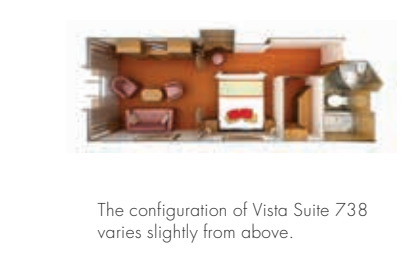

SILVER SUITE

Silver Suites accommodate three guests.

541 SQ. FT. / 50 M²
INCLUDING VERANDA (92 SQ. FT. / 8 M²)

- Teak veranda with patio furniture and floor-to-ceiling glass doors
- Living room (with convertible sofa to accommodate an additional guest)
- Sitting area
- Separate dining area
- Twin beds or queen-sized bed
- Marbled bathroom with full-sized bath
- Walk-in wardrobe with personal safe
- Vanity table with hair dryer
- Writing desk
- Flat screen television(s) with DVD and satellite reception
- Bang & Olufsen audio system
- Radio alarm with iPod docking station
- Direct-dial telephone
- Complimentary interactive mobile content

295 SQ. FT. / 27 M²
INCLUDING VERANDA (49 SQ. FT. / 4.5 M²)

- Teak veranda with patio furniture and floor-to-ceiling glass doors
- Sitting area
- Twin beds or queen-sized bed
- Marbled bathroom with full-sized bath
- Walk-in wardrobe with personal safe
- Vanity table with hair dryer
- Writing desk
- Flat screen television with DVD and satellite reception
- CD player
- Radio alarm with iPod docking station
- Direct-dial telephone
- Complimentary interactive mobile content

VISTA SUITE

Some Vista Suites accommodate three guests.

240 SQ. FT. / 22 M²
SUITE 738: 325 SQ. FT. / 30 M²

- Large picture window providing panoramic ocean views
- Sitting area
- Twin beds or queen-sized bed
- Marbled bathroom with full-sized bath
- Walk-in wardrobe with personal safe
- Vanity table with hair dryer
- Writing desk
- Flat screen television with DVD and satellite reception
- CD player
- Radio alarm with iPod docking station
- Direct-dial telephone
- Complimentary interactive mobile content