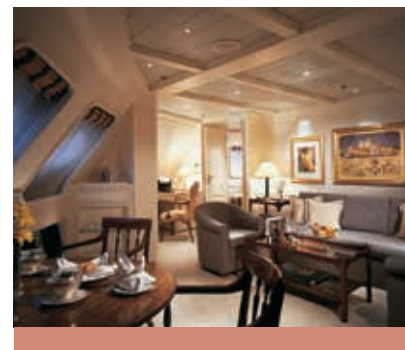

2 BEDROOM: 827 SQ. FT. / 77 M²
INCLUDING VERANDA (89 SQ. FT. / 8 M²)

- Large teak veranda with patio furniture and floor-to-ceiling glass doors; Two-bedroom has additional large picture window
- Living room with sitting area; Two-bedroom has additional sitting area
- Separate dining area
- Twin beds or queen-sized bed; Two-bedroom has additional twin beds or queen-sized bed
- Marbled bathroom with full-sized whirlpool tub and separate shower (Suite 737 only; Suite 734 has tub/shower combination); Two-bedroom has additional marbled bathroom with shower
- Walk-in wardrobe(s) with personal safe
- Vanity table(s) with hair dryer
- Writing desk(s)
- Flat screen television(s) with DVD and satellite reception
- Bang & Olufsen audio system
- Illy Espresso machine
- Radio alarm with iPod docking station
- Direct-dial telephone(s)
- Complimentary interactive mobile content

- Two teak verandas with patio furniture and floor-to-ceiling glass doors; Two-bedroom has additional veranda
- Living room with sitting area; Two-bedroom has additional sitting area
- Separate dining area
- Twin beds or queen-sized bed; Two-bedroom has additional twin beds or queen-sized bed
- Marbled bathroom with full-sized whirlpool tub; Two-bedroom has additional marbled bathroom with full-sized bath
- Walk-in wardrobe(s) with personal safe
- Vanity table(s) with hair dryer
- Writing desk(s)
- Flat screen television(s) with DVD and satellite reception
- Bang & Olufsen audio system
- Illy Espresso machine
- Radio alarm with iPod docking station
- Direct-dial telephone(s)
- Complimentary interactive mobile content