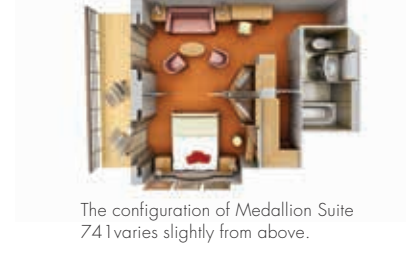

SILVER SUITE

Silver Suites accommodate three guests.

541 SQ. FT. / 50 M²
INCLUDING VERANDA (92 SQ. FT. / 8 M²)

- Teak veranda with patio furniture and floor-to-ceiling glass doors
- Living room (with convertible sofa to accommodate an additional guest)
- Sitting area
- Separate dining area
- Twin beds or queen-sized bed
- Marbled bathroom with full-sized bath
- Walk-in wardrobe with personal safe
- Vanity table with hair dryer
- Writing desk
- Flat screen television(s) with DVD and satellite reception
- Bang & Olufsen audio system
- Radio alarm with iPod docking station
- Direct-dial telephone
- Complimentary interactive mobile content

MEDALLION SUITE

SUITE 741: 667 SQ. FT. / 62 M²
(NO VERANDA)

SUITES 801-804: 490 SQ. FT. / 45 M²
INCLUDING VERANDA (125 SQ. FT. / 12 M²)

- Large teak veranda with patio furniture and floor-to-ceiling glass doors (Suites 801-804 only)
- Three large picture windows providing panoramic ocean views (Suite 741 only)
- Living room with sitting area
- Separate dining area (Suite 741 only)
- Twin beds or queen-sized bed
- Marbled bathroom with full-sized tub and shower (Suite 741 has full-sized whirlpool bath and shower)
- Walk-in wardrobe with personal safe
- Vanity table with hair dryer
- Writing desk
- Flat screen television with DVD and satellite reception
- CD player
- Radio alarm with iPod docking station
- Direct-dial telephone(s)
- Complimentary interactive mobile content