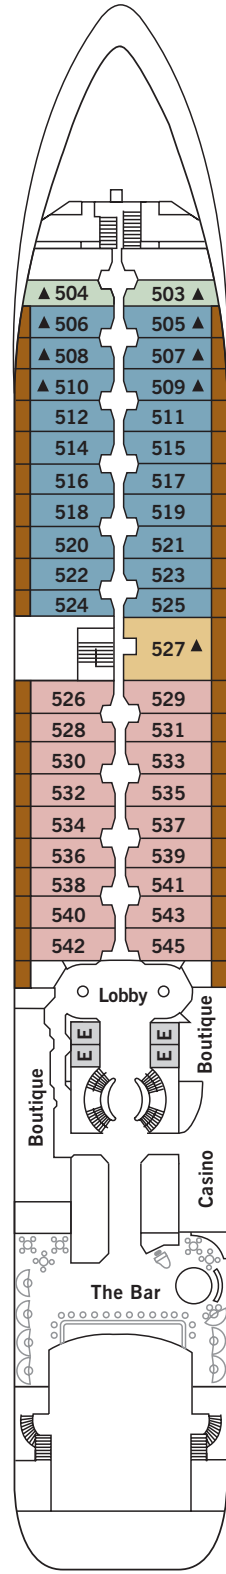

Silver Wind – DECK PLANS

DECK 4

The Restaurant
Le Champagne
Internet Café
The Library
Lauderette

DECK 5

The Casino
The Bar
Boutiques

DECK 6

The Show Lounge
Conference/Card Room
Reception/
Guest Relations
Shore Concierge

DECK 7

La Terrazza

DECK 8

Pool
Pool Bar
Pool Grill
The Panorama Lounge
The Connoisseur's Corner

DECK 9

The Fitness Centre
The Spa at Silversea
Beauty Salon
The Observation Lounge
Jogging Track

SUITE CATEGORIES

- Owner's Suite ●
- Grand Suite ●
- Royal Suite ●
- Silver Suite ●
- Medallion Suite ●
- Midship Veranda Suite ●
- Veranda Suite ●
- Vista Suite ●

SPECIFICATIONS

- Crew 222
- Officers European
- Guests 296
- Tonnage 17,400
- Length 514.14 Feet/156.7 Metres
- Width 70.62 Feet/21.5 Metres
- Speed 18 Knots
- Passenger Decks 6
- Connecting Suites ▲
- 3rd Guest Capacity ▲
- Handicap Suites ♿
640, 643
- Built 1995
- Refurbished 2008
- Registry Bahamas

Silver Wind – SUITE DIAGRAMS

OWNER'S SUITE

Available as a one-bedroom configuration or as two-bedrooms (as illustrated) by adjoining with a Vista Suite.

1 BEDROOM: 587 SQ. FT. / 55 M²
INCLUDING VERANDA (89 SQ. FT. / 8 M²);