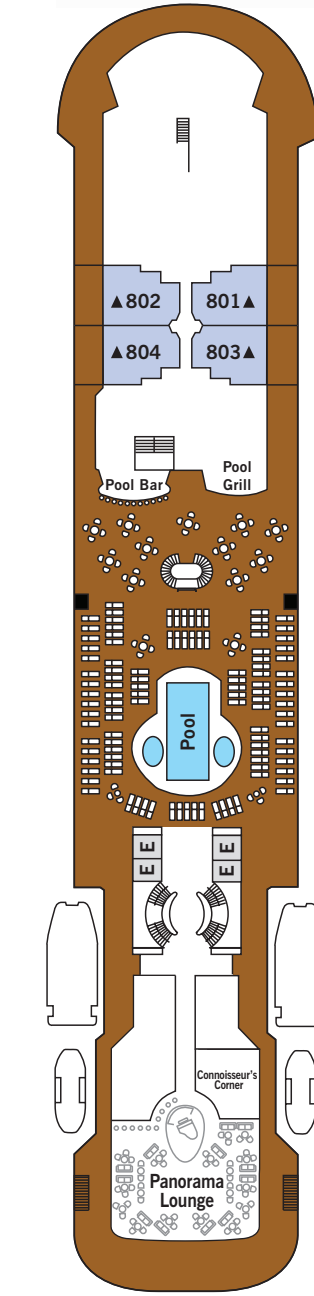

Silver Wind – DECK PLANS

DECK 4

The Restaurant
Le Champagne
Internet Café
The Library
Lauderette

DECK 5

The Casino
The Bar
Boutiques

DECK 6

The Show Lounge
Conference/Card Room
Reception/
Guest Relations
Shore Concierge

DECK 7

La Terrazza

DECK 8

Pool
Pool Bar
Pool Grill
The Panorama Lounge
The Connoisseur's Corner

DECK 9

The Fitness Centre
The Spa at Silversea
Beauty Salon
The Observation Lounge
Jogging Track

SUITE CATEGORIES

- Owner's Suite ●
- Grand Suite ●
- Royal Suite ●
- Silver Suite ●
- Medallion Suite ●
- Midship Veranda Suite ●
- Veranda Suite ●
- Vista Suite ●

SPECIFICATIONS

- Crew 222
- Officers European
- Guests 296
- Tonnage 17,400
- Length 514.14 Feet/156.7 Metres
- Width 70.62 Feet/21.5 Metres
- Speed 18 Knots
- Passenger Decks 6
- Connecting Suites ▲
- 3rd Guest Capacity ▲
- Handicap Suites ♿
640, 643
- Built 1995
- Refurbished 2008
- Registry Bahamas

Silver Wind – SUITE DIAGRAMS

OWNER'S SUITE

Available as a one-bedroom configuration or as two-bedrooms (as illustrated) by adjoining with a Vista Suite.

1 BEDROOM: 587 SQ. FT. / 55 M²
INCLUDING VERANDA (89 SQ. FT. / 8 M²);