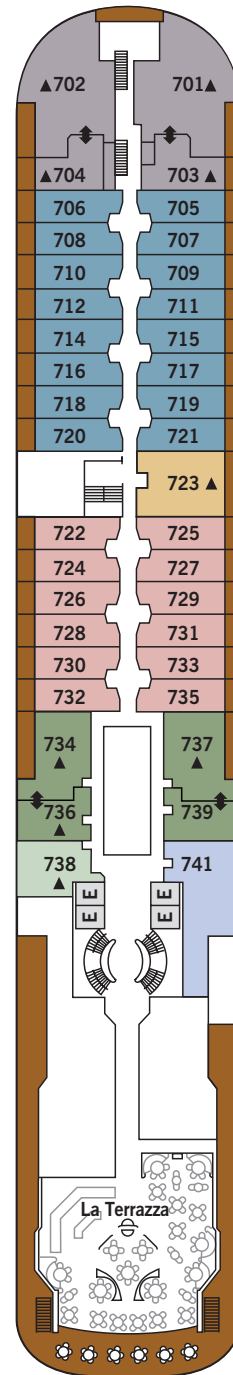

Silver Wind – DECK PLANS

DECK 4

The Restaurant
Le Champagne
Internet Café
The Library
Lauderette

DECK 5

The Casino
The Bar
Boutiques

DECK 6

The Show Lounge
Conference/Card Room
Reception/
Guest Relations
Shore Concierge

DECK 7

La Terrazza

DECK 8

Pool
Pool Bar
Pool Grill
The Panorama Lounge
The Connoisseur's Corner

DECK 9

The Fitness Centre
The Spa at Silversea
Beauty Salon
The Observation Lounge
Jogging Track

SUITE CATEGORIES

- Owner's Suite ●
- Grand Suite ●
- Royal Suite ●
- Silver Suite ●
- Medallion Suite ●
- Midship Veranda Suite ●
- Veranda Suite ●
- Vista Suite ●

SPECIFICATIONS

- Crew 222
- Officers European
- Guests 296
- Tonnage 17,400
- Length 514.14 Feet/156.7 Metres
- Width 70.62 Feet/21.5 Metres
- Speed 18 Knots
- Passenger Decks 6
- Connecting Suites ▲
- 3rd Guest Capacity ▲
- Handicap Suites ♿
640, 643
- Built 1995
- Refurbished 2008
- Registry Bahamas

Silver Wind – SUITE DIAGRAMS

OWNER'S SUITE

Available as a one-bedroom configuration or as two-bedrooms (as illustrated) by adjoining with a Vista Suite.

1 BEDROOM: 587 SQ. FT. / 55 M²
INCLUDING VERANDA (89 SQ. FT. / 8 M²);