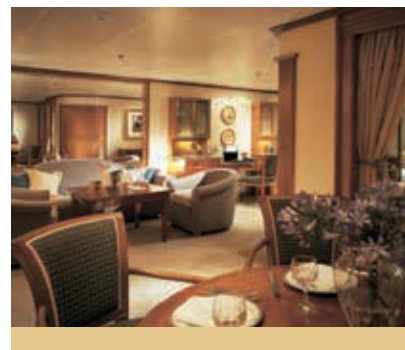

SILVER SUITE

Silver Suites accommodate three guests.

541 SQ. FT. / 50 M²
INCLUDING VERANDA (92 SQ. FT. / 8 M²)

- Teak veranda with patio furniture and floor-to-ceiling glass doors
- Living room (with convertible sofa to accommodate an additional guest)
- Sitting area
- Separate dining area
- Twin beds or queen-sized bed
- Marbled bathroom with full-sized bath
- Walk-in wardrobe with personal safe
- Vanity table with hair dryer
- Writing desk
- Flat screen television(s) with DVD and satellite reception
- Bang & Olufsen audio system
- Radio alarm with iPod docking station
- Direct-dial telephone
- Complimentary interactive mobile content