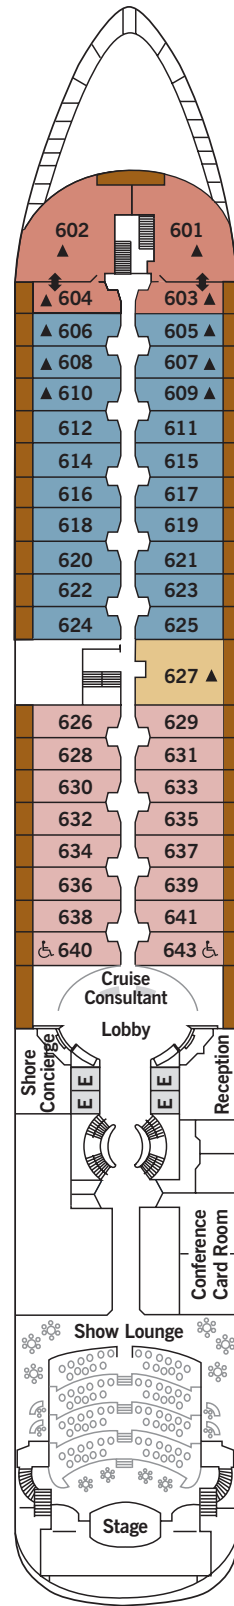

Silver Wind – DECK PLANS

DECK 4

The Restaurant
Le Champagne
Internet Café
The Library
Lauderette

DECK 5

The Casino
The Bar
Boutiques

DECK 6

The Show Lounge
Conference/Card Room
Reception/
Guest Relations
Shore Concierge

- Owner's Suite ●
- Grand Suite ●
- Royal Suite ●
- Silver Suite ●
- Medallion Suite ●
- Midship Veranda Suite ●
- Veranda Suite ●
- Vista Suite ●

SPECIFICATIONS

- Crew 222
- Officers European
- Guests 296
- Tonnage 17,400
- Length 514.14 Feet/156.7 Metres
- Width 70.62 Feet/21.5 Metres
- Speed 18 Knots
- Passenger Decks 6
- Connecting Suites ▲
- 3rd Guest Capacity ▲
- Handicap Suites ♿
640, 643
- Built 1995
- Refurbished 2008
- Registry Bahamas

Silver Wind – SUITE DIAGRAMS

OWNER'S SUITE

Available as a one-bedroom configuration or as two-bedrooms (as illustrated) by adjoining with a Vista Suite.

1 BEDROOM: 587 SQ. FT. / 55 M²
INCLUDING VERANDA (89 SQ. FT. / 8 M²);

2 BEDROOM: 827 SQ. FT. / 77 M²
INCLUDING VERANDA (89 SQ. FT. / 8 M²)

- Large teak veranda with patio furniture and floor-to-ceiling glass doors; Two-bedroom has additional large picture window
- Living room with sitting area; Two-bedroom has additional sitting area
- Separate dining area
- Twin beds or queen-sized bed; Two-bedroom has additional twin beds or queen-sized bed
- Marbled bathroom with full-sized whirlpool tub and separate shower (Suite 737 only; Suite 734 has tub/shower combination); Two-bedroom has additional marbled bathroom with shower
- Walk-in wardrobe(s) with personal safe
- Vanity table(s) with hair dryer
- Writing desk(s)
- Flat screen television(s) with DVD and satellite reception
- Bang & Olufsen audio system
- Illy Espresso machine
- Radio alarm with iPod docking station
- Direct-dial telephone(s)
- Complimentary interactive mobile content