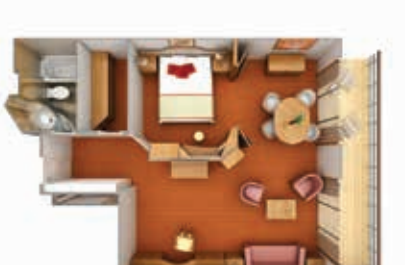

- Two teak verandas with patio furniture and floor-to-ceiling glass doors; Two-bedroom has additional veranda
- Living room with sitting area; Two-bedroom has additional sitting area
- Separate dining area
- Twin beds or queen-sized bed; Two-bedroom has additional twin beds or queen-sized bed
- Marbled bathroom with full-sized whirlpool tub; Two-bedroom has additional marbled bathroom with full-sized bath
- Walk-in wardrobe(s) with personal safe
- Vanity table(s) with hair dryer
- Writing desk(s)
- Flat screen television(s) with DVD and satellite reception
- Bang & Olufsen audio system
- Illy Espresso machine
- Radio alarm with iPod docking station
- Direct-dial telephone(s)
- Complimentary interactive mobile content

ROYAL SUITE

Available as a one-bedroom configuration or as two bedrooms (as illustrated) by adjoining with a Veranda Suite.

1 BEDROOM: 736 SQ. FT. / 69 M²
INCLUDING VERANDA (126 SQ. FT. / 12 M²);

2 BEDROOM: 1,031 SQ. FT. / 96 M²
INCLUDING VERANDA (175 SQ. FT. / 16.5 M²)

- Large teak veranda with patio furniture and floor-to-ceiling glass doors; Two-bedroom has additional veranda
- Living room with sitting area; Two-bedroom has additional sitting area
- Separate dining area
- Twin beds or queen-sized bed; Two-bedroom has additional twin beds or queen-sized bed
- Marbled bathroom with full-sized whirlpool tub; Two-bedroom has additional marbled bathroom with full-sized bath
- Walk-in wardrobe(s) with personal safe
- Vanity table(s) with hair dryer
- Writing desk(s)
- Flat screen television(s) with DVD and satellite reception
- Bang & Olufsen audio system
- Illy Espresso machine
- Radio alarm with iPod docking station
- Direct-dial telephone(s)
- Complimentary interactive mobile content