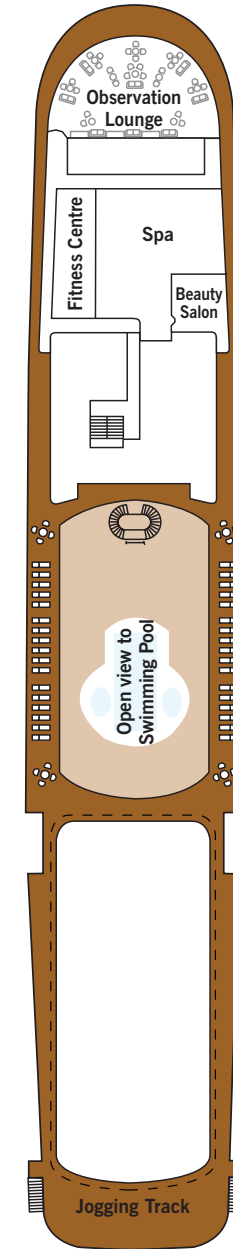

Silver Wind – DECK PLANS

DECK 4

The Restaurant
Le Champagne
Internet Café
The Library
Lauderette

DECK 5

The Casino
The Bar
Boutiques

DECK 6

The Show Lounge
Conference/Card Room
Reception/
Guest Relations
Shore Concierge

DECK 7

La Terrazza

DECK 8

Pool
Pool Bar
Pool Grill
The Panorama Lounge
The Connoisseur's Corner

DECK 9

The Fitness Centre
The Spa at Silversea
Beauty Salon
The Observation Lounge
Jogging Track

SUITE CATEGORIES

- Owner's Suite ●
- Grand Suite ●
- Royal Suite ●
- Silver Suite ●
- Medallion Suite ●
- Midship Veranda Suite ●
- Veranda Suite ●
- Vista Suite ●

SPECIFICATIONS

- Crew 222
- Officers European
- Guests 296
- Tonnage 17,400
- Length 514.14 Feet/156.7 Metres
- Width 70.62 Feet/21.5 Metres
- Speed 18 Knots
- Passenger Decks 6
- Connecting Suites ▲
- 3rd Guest Capacity ▲
- Handicap Suites ♿
640, 643
- Built 1995
- Refurbished 2008
- Registry Bahamas

Silver Wind – SUITE DIAGRAMS

OWNER'S SUITE

Available as a one-bedroom configuration or as two-bedrooms (as illustrated) by adjoining with a Vista Suite.

1 BEDROOM: 587 SQ. FT. / 55 M²
INCLUDING VERANDA (89 SQ. FT. / 8 M²);