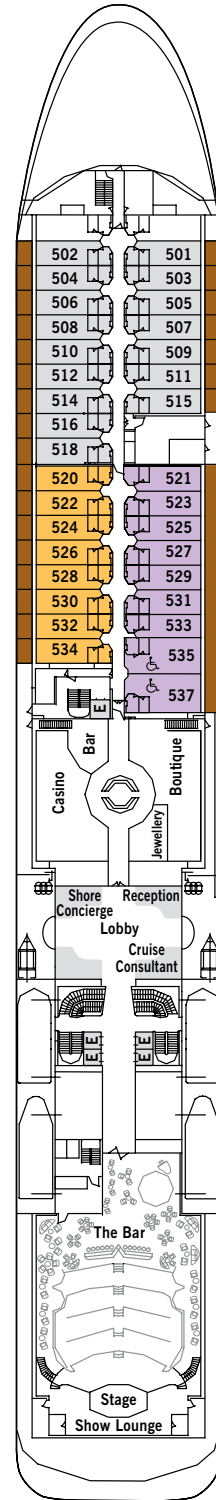

Silver Whisper – DECK PLAN

DECK 4

The Restaurant

DECK 5

The Casino
The Bar
Boutiques
Reception/Guest Relations
Shore Concierge
The Show Lounge

DECK 6

The Show Lounge

DECK 7

La Terrazza
Le Champagne
The Connoisseur's Corner
Conference/Card Room

DECK 8

Pool
Pool Bar
The Pool Grill
The Library
Internet Café
The Panorama Lounge

DECK 9

Jogging Track

DECK 10

The Fitness Centre
The Spa at Silversea
Beauty Salon
The Observation Lounge

SUITE CATEGORIES

- Owner's Suite
- Grand Suite
- Royal Suite
- Silver Suite
- Medallion Suite
- Veranda 4.
- Veranda 3.
- Veranda 2.
- Veranda 1.
- Terrace Suite
- Vista Suite

SPECIFICATIONS

- Crew 302
- Officers European
- Guests. 382
- Tonnage 28,258
- Length 610 Feet/186 Metres
- Width 81.8 Feet/24.9 Metres
- Speed 18.5 Knots
- Passenger Decks 7
- 3rd Guest Capacity. ▲
- Connecting Suites
416/418, 511/515, 516/518, 616/618
- Handicap Suites ♿
535,537
- Built 2001
- Registry Bahamas

OWNER'S SUITE

Available as a one-bedroom configuration or as two-bedrooms (as illustrated) by adjoining with a Vista Suite.

1 BEDROOM: 919 SQ. FT. / 85 M²
INCLUDING VERANDA (220 SQ. FT. / 20 M²);

2 BEDROOM: 1,264 SQ. FT. / 117 M²
INCLUDING VERANDA (220 SQ. FT. / 20 M²)