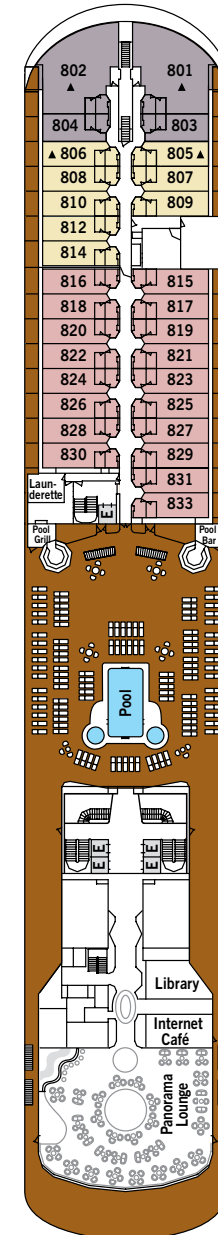

Silver Whisper – DECK PLAN

DECK 4

The Restaurant

DECK 5

The Casino
The Bar
Boutiques
Reception/Guest Relations
Shore Concierge
The Show Lounge

DECK 6

The Show Lounge

DECK 7

La Terrazza
Le Champagne
The Connoisseur's Corner
Conference/Card Room

DECK 8

Pool
Pool Bar
The Pool Grill
The Library
Internet Café
The Panorama Lounge

DECK 9

Jogging Track

DECK 10

The Fitness Centre
The Spa at Silversea
Beauty Salon
The Observation Lounge

SUITE CATEGORIES

- Owner's Suite
- Grand Suite
- Royal Suite
- Silver Suite
- Medallion Suite
- Veranda 4.
- Veranda 3.
- Veranda 2.
- Veranda 1.
- Terrace Suite
- Vista Suite

SPECIFICATIONS

- Crew 302
- Officers European
- Guests. 382
- Tonnage 28,258
- Length 610 Feet/186 Metres
- Width 81.8 Feet/24.9 Metres
- Speed 18.5 Knots
- Passenger Decks 7
- 3rd Guest Capacity. ▲
- Connecting Suites
416/418, 511/515, 516/518, 616/618
- Handicap Suites ♿
535,537
- Built 2001
- Registry Bahamas

OWNER'S SUITE

Available as a one-bedroom configuration or as two-bedrooms (as illustrated) by adjoining with a Vista Suite.

1 BEDROOM: 919 SQ. FT. / 85 M²
INCLUDING VERANDA (220 SQ. FT. / 20 M²);

2 BEDROOM: 1,264 SQ. FT. / 117 M²
INCLUDING VERANDA (220 SQ. FT. / 20 M²)