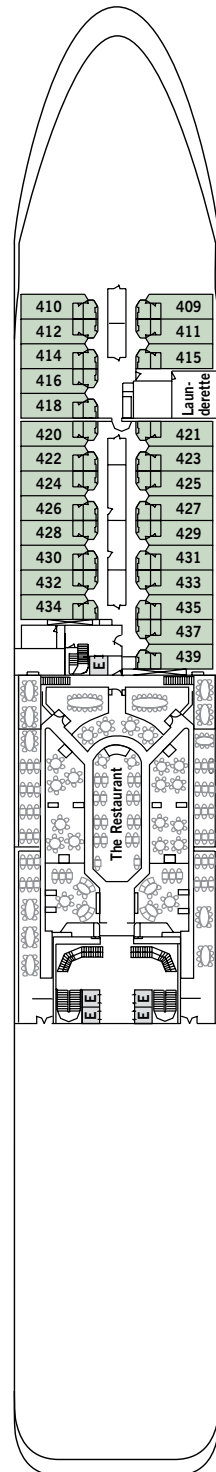

Silver Whisper – DECK PLAN

DECK 4

The Restaurant

DECK 5

The Casino
The Bar
Boutiques
Reception/Guest Relations
Shore Concierge
The Show Lounge

DECK 6

The Show Lounge

DECK 7

La Terrazza
Le Champagne
The Connoisseur's Corner
Conference/Card Room

DECK 8

Pool
Pool Bar
The Pool Grill
The Library
Internet Café
The Panorama Lounge

DECK 9

Jogging Track

DECK 10

The Fitness Centre
The Spa at Silversea
Beauty Salon
The Observation Lounge

SUITE CATEGORIES

- Owner's Suite
- Grand Suite
- Royal Suite
- Silver Suite
- Medallion Suite
- Veranda 4.
- Veranda 3.
- Veranda 2.
- Veranda 1.
- Terrace Suite
- Vista Suite

SPECIFICATIONS

- Crew 302
- Officers European
- Guests. 382
- Tonnage 28,258
- Length 610 Feet/186 Metres
- Width 81.8 Feet/24.9 Metres
- Speed 18.5 Knots
- Passenger Decks 7
- 3rd Guest Capacity. ▲
- Connecting Suites
416/418, 511/515, 516/518, 616/618
- Handicap Suites ♿
535,537
- Built 2001
- Registry Bahamas