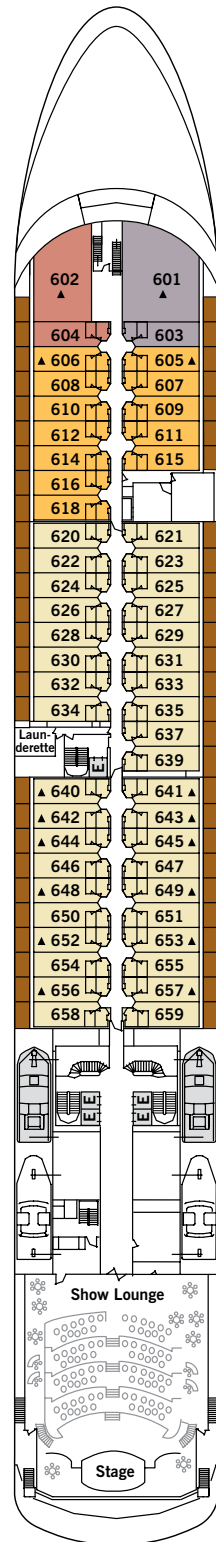

Silver Whisper – DECK PLAN

DECK 4

The Restaurant

DECK 5

The Casino
The Bar
Boutiques
Reception/Guest Relations
Shore Concierge
The Show Lounge

DECK 6

The Show Lounge

DECK 7

La Terrazza
Le Champagne
The Connoisseur's Corner
Conference/Card Room

DECK 8

Pool
Pool Bar
The Pool Grill
The Library
Internet Café
The Panorama Lounge

DECK 9

Jogging Track

DECK 10

The Fitness Centre
The Spa at Silversea
Beauty Salon
The Observation Lounge

SUITE CATEGORIES

- Owner's Suite
- Grand Suite
- Royal Suite
- Silver Suite
- Medallion Suite
- Veranda 4.
- Veranda 3.
- Veranda 2.
- Veranda 1.
- Terrace Suite
- Vista Suite

SPECIFICATIONS

- Crew 302
- Officers European
- Guests. 382
- Tonnage 28,258
- Length 610 Feet/186 Metres
- Width 81.8 Feet/24.9 Metres
- Speed 18.5 Knots
- Passenger Decks 7
- 3rd Guest Capacity. ▲
- Connecting Suites
416/418, 511/515, 516/518, 616/618
- Handicap Suites ♿
535,537
- Built 2001
- Registry Bahamas

OWNER'S SUITE

Available as a one-bedroom configuration or as two-bedrooms (as illustrated) by adjoining with a Vista Suite.

1 BEDROOM: 919 SQ. FT. / 85 M²
INCLUDING VERANDA (220 SQ. FT. / 20 M²);

2 BEDROOM: 1,264 SQ. FT. / 117 M²
INCLUDING VERANDA (220 SQ. FT. / 20 M²)