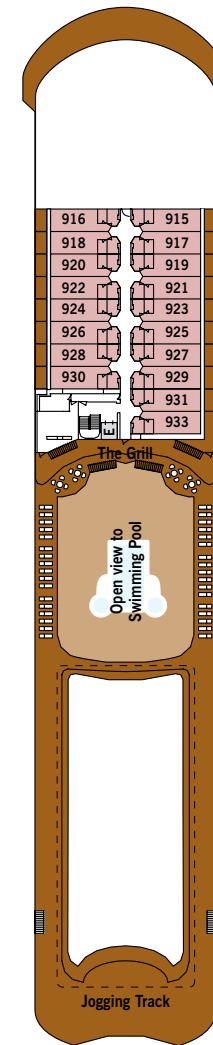

Silver Whisper – DECK PLAN

DECK 4

The Restaurant

DECK 5

The Casino
The Bar
Boutiques
Reception/Guest Relations
Shore Concierge
The Show Lounge

DECK 6

The Show Lounge

DECK 7

La Terrazza
Le Champagne
The Connoisseur's Corner
Conference/Card Room

DECK 8

Pool
Pool Bar
The Pool Grill
The Library
Internet Café
The Panorama Lounge

DECK 9

Jogging Track

DECK 10

The Fitness Centre
The Spa at Silversea
Beauty Salon
The Observation Lounge

SUITE CATEGORIES

- Owner's Suite
- Grand Suite
- Royal Suite
- Silver Suite
- Medallion Suite
- Veranda 4.
- Veranda 3.
- Veranda 2.
- Veranda 1.
- Terrace Suite
- Vista Suite

SPECIFICATIONS

- Crew 302
- Officers European
- Guests. 382
- Tonnage 28,258
- Length 610 Feet/186 Metres
- Width 81.8 Feet/24.9 Metres
- Speed 18.5 Knots
- Passenger Decks 7
- 3rd Guest Capacity. ▲
- Connecting Suites
416/418, 511/515, 516/518, 616/618
- Handicap Suites ♿
535,537
- Built 2001
- Registry Bahamas

- Large teak veranda with patio furniture and floor-to-ceiling glass doors; two bedroom has additional large picture window
- Living room with sitting area; two-bedroom has additional sitting area
- Separate dining area and bar
- Twin beds or queen-sized bed; two-bedroom has additional twin beds or queen-sized bed
- Marbled bathrooms with double vanity, separate shower and full-sized whirlpool tub, plus a powder room; two-bedroom has additional marbled bathroom with full-sized bath
- Walk-in wardrobe(s) with personal safe
- Vanity table(s) with hair dryer
- Writing desk(s)
- Flat screen television(s) with DVD and satellite reception
- Bang & Olufsen audio system
- Illy Espresso machine
- Radio/Alarm with iPod docking station
- Direct-dial telephone(s)