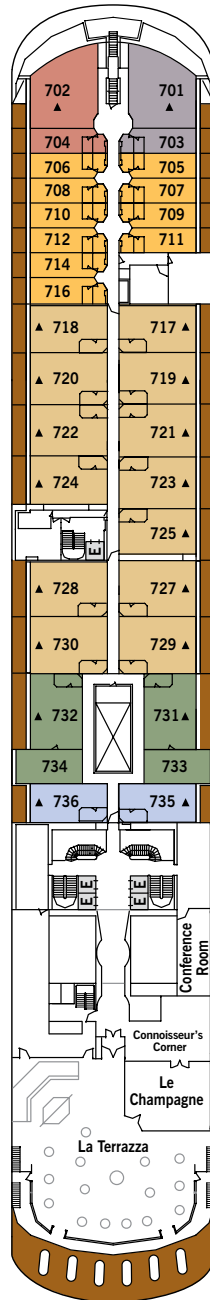

Silver Whisper – DECK PLAN

DECK 4

The Restaurant

DECK 5

The Casino
The Bar
Boutiques
Reception/Guest Relations
Shore Concierge
The Show Lounge

DECK 6

The Show Lounge

DECK 7

La Terrazza
Le Champagne
The Connoisseur's Corner
Conference/Card Room

DECK 8

Pool
Pool Bar
The Pool Grill
The Library
Internet Café
The Panorama Lounge

DECK 9

Jogging Track

DECK 10

The Fitness Centre
The Spa at Silversea
Beauty Salon
The Observation Lounge

SUITE CATEGORIES

- Owner's Suite
- Grand Suite
- Royal Suite
- Silver Suite
- Medallion Suite
- Veranda 4.
- Veranda 3.
- Veranda 2.
- Veranda 1.
- Terrace Suite
- Vista Suite

SPECIFICATIONS

- Crew 302
- Officers European
- Guests. 382
- Tonnage 28,258
- Length 610 Feet/186 Metres
- Width 81.8 Feet/24.9 Metres
- Speed 18.5 Knots
- Passenger Decks 7
- 3rd Guest Capacity. ▲
- Connecting Suites
416/418, 511/515, 516/518, 616/618
- Handicap Suites ♿
535,537
- Built 2001
- Registry Bahamas

OWNER'S SUITE

Available as a one-bedroom configuration or as two-bedrooms (as illustrated) by adjoining with a Vista Suite.

1 BEDROOM: 919 SQ. FT. / 85 M²
INCLUDING VERANDA (220 SQ. FT. / 20 M²);

2 BEDROOM: 1,264 SQ. FT. / 117 M²
INCLUDING VERANDA (220 SQ. FT. / 20 M²)