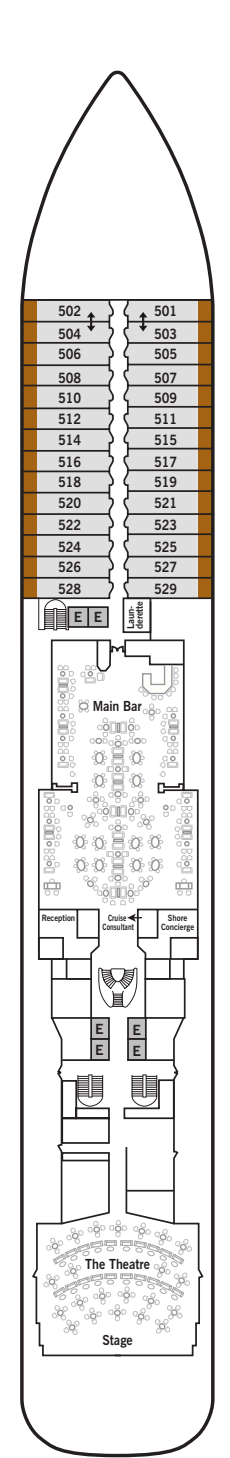

SILVER MUSE – Deck Plans

11
10
9
8
7
6
5
4

DECK 4
Atlantide
Indochine
Kabuki
La Grande Dame
by Relais & Châteaux

DECK 5
Reception/
Guest Relations
Shore Concierge
Main Bar
The Theatre
Cruise Consultant

DECK 6
The Spa at Silversea
Beauty Salon
The Fitness Centre

DECK 7
La Terrazza
Restaurant 8

DECK 8
The Connoisseur's
Corner
Boutiques
The Library
Conference/
Card Room

DECK 9
The Panorama
Lounge
Children's Room &
Outdoor Area

DECK 10
Pool
Whirlpools
Hot Rocks
Pool Bar & Grill
Whirlpool Area

SPECIFICATIONS

- Crew 411
- Officers European
- Guests 596
- Tonnage 40,700
- Length 698 Feet / 212.8 Metres
- Width 86 Feet / 27 Metres
- Speed 19.8 Knots
- Passenger Decks 8
- 3rd Guest Capacity ▲
- Connecting Suites ⇕
- Wheelchair Accessible Suites ♿
- 407, 409, 417
- Built 2017
- Registry Bahamas

Suite diagrams shown are for illustration purposes only and may vary from actual square footage. Please refer to suite specifications for square footage.

REVISED JAN 11, 2016

SILVER MUSE – Suite Diagrams