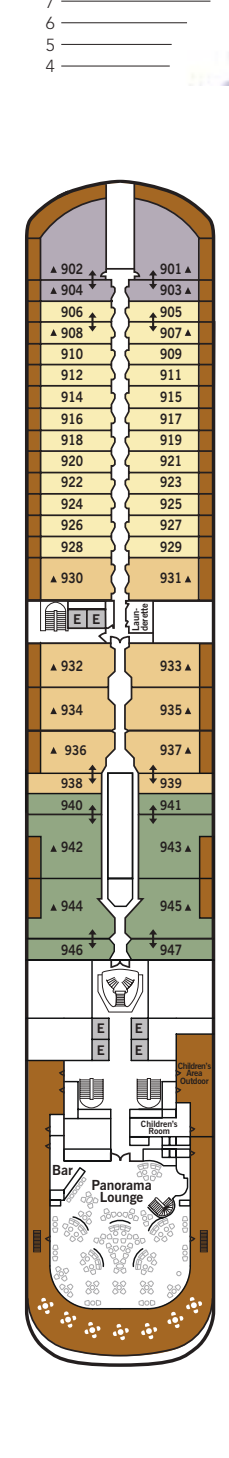

SILVER MUSE – Deck Plans

11
10
9
8
7
6
5
4

DECK 4
Atlantide
Indochine
Kabuki
La Grande Dame
by Relais & Châteaux

DECK 5
Reception/
Guest Relations
Shore Concierge
Main Bar
The Theatre
Cruise Consultant

DECK 6
The Spa at Silversea
Beauty Salon
The Fitness Centre

DECK 7
La Terrazza
Restaurant 8

DECK 8
The Connoisseur's
Corner
Boutiques
The Library
Conference/
Card Room

DECK 9
The Panorama
Lounge
Children's Room &
Outdoor Area

DECK 10
Pool
Whirlpools
Hot Rocks
Pool Bar & Grill
Whirlpool Area

DECK 11
The Observation
Lounge
Regina Margherita
Jogging Track

SUITE CATEGORIES

- Owner's Suite ●
- Grand Suite ●
- Royal Suite ●
- Silver Suite ●
- Deluxe Veranda Suite ●
- Superior Veranda Suite ●
- Classic Veranda Suite ●

SPECIFICATIONS

- Crew 411
- Officers European
- Guests 596
- Tonnage 40,700
- Length 698 Feet / 212.8 Metres
- Width 86 Feet / 27 Metres
- Speed 19.8 Knots
- Passenger Decks 8
- 3rd Guest Capacity ▲
- Connecting Suites ⇕
- Wheelchair Accessible Suites ♿
- 407, 409, 417
- Built 2017
- Registry Bahamas