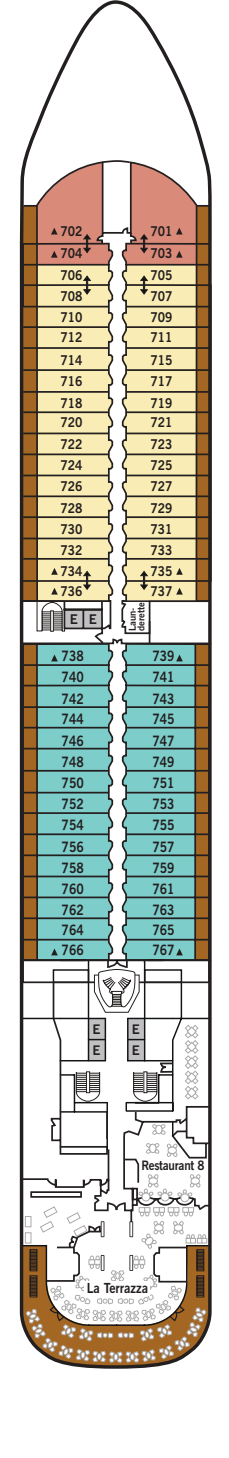

SILVER MUSE – Deck Plans

11
10
9
8
7
6
5
4

DECK 4
Atlantide
Indochine
Kabuki
La Grande Dame
by Relais & Châteaux

DECK 5
Reception/
Guest Relations
Shore Concierge
Main Bar
The Theatre
Cruise Consultant

DECK 6
The Spa at Silversea
Beauty Salon
The Fitness Centre

DECK 7
La Terrazza
Restaurant 8

DECK 8
The Connoisseur's
Corner
Boutiques
The Library
Conference/
Card Room

DECK 9
The Panorama
Lounge
Children's Room &
Outdoor Area

DECK 10
Pool
Whirlpools
Hot Rocks
Pool Bar & Grill
Whirlpool Area

SPECIFICATIONS

- Crew 411
- Officers European
- Guests 596
- Tonnage 40,700
- Length 698 Feet / 212.8 Metres
- Width 86 Feet / 27 Metres
- Speed 19.8 Knots
- Passenger Decks 8
- 3rd Guest Capacity ▲
- Connecting Suites ⇕
- Wheelchair Accessible Suites ♿
- 407, 409, 417
- Built 2017
- Registry Bahamas

Suite diagrams shown are for illustration purposes only and may vary from actual square footage. Please refer to suite specifications for square footage.

REVISED JAN 11, 2016

SILVER MUSE – Suite Diagrams