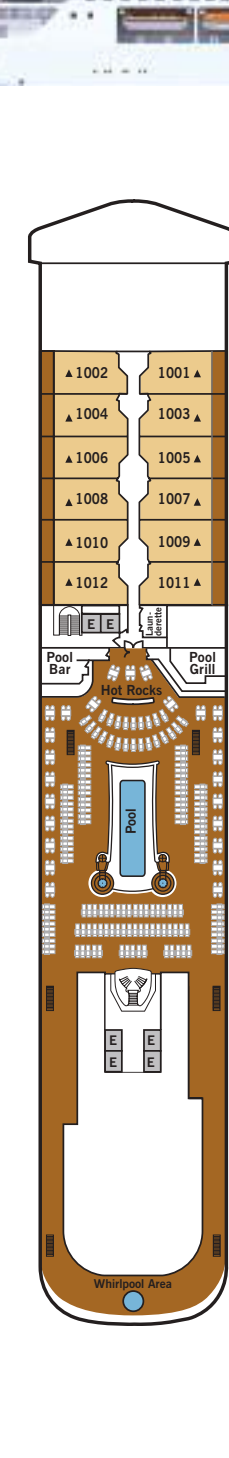

SILVER MUSE – Deck Plans

11
10
9
8
7
6
5
4

DECK 4
Atlantide
Indochine
Kabuki
La Grande Dame
by Relais & Châteaux

DECK 5
Reception/
Guest Relations
Shore Concierge
Main Bar
The Theatre
Cruise Consultant

DECK 6
The Spa at Silversea
Beauty Salon
The Fitness Centre

DECK 7
La Terrazza
Restaurant 8

DECK 8
The Connoisseur's
Corner
Boutiques
The Library
Conference/
Card Room

DECK 9
The Panorama
Lounge
Children's Room &
Outdoor Area

DECK 10
Pool
Whirlpools
Hot Rocks
Pool Bar & Grill
Whirlpool Area

SPECIFICATIONS

- Crew 411
- Officers European
- Guests 596
- Tonnage 40,700
- Length 698 Feet / 212.8 Metres
- Width 86 Feet / 27 Metres
- Speed 19.8 Knots
- Passenger Decks 8
- 3rd Guest Capacity ▲
- Connecting Suites ⇕
- Wheelchair Accessible Suites ♿
- 407, 409, 417
- Built 2017
- Registry Bahamas