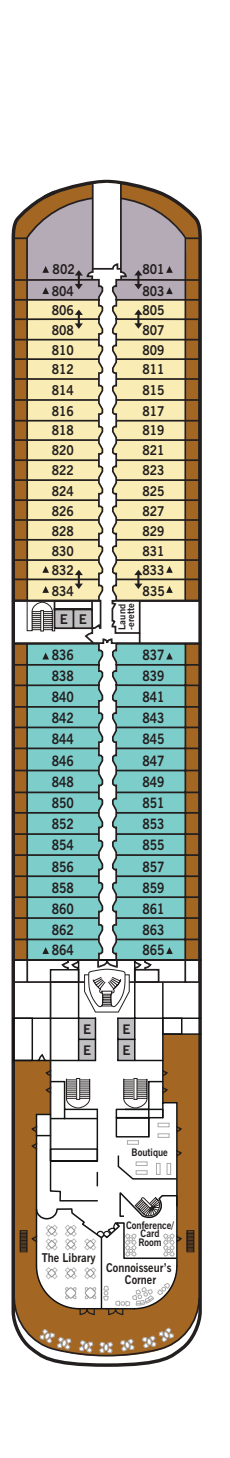

SILVER MUSE – Deck Plans

11
10
9
8
7
6
5
4

DECK 4
Atlantide
Indochine
Kabuki
La Grande Dame
by Relais & Châteaux

DECK 5
Reception/
Guest Relations
Shore Concierge
Main Bar
The Theatre
Cruise Consultant

DECK 6
The Spa at Silversea
Beauty Salon
The Fitness Centre

DECK 7
La Terrazza
Restaurant 8

DECK 8
The Connoisseur's
Corner
Boutiques
The Library
Conference/
Card Room

DECK 9
The Panorama
Lounge
Children's Room &
Outdoor Area

DECK 10
Pool
Whirlpools
Hot Rocks
Pool Bar & Grill
Whirlpool Area

DECK 11
The Observation
Lounge
Regina Margherita
Jogging Track

SUITE CATEGORIES

- Owner's Suite ●
- Grand Suite ●
- Royal Suite ●
- Silver Suite ●
- Deluxe Veranda Suite ●
- Superior Veranda Suite ●
- Classic Veranda Suite ●

SPECIFICATIONS

- Crew 411
- Officers European
- Guests 596
- Tonnage 40,700
- Length 698 Feet / 212.8 Metres
- Width 86 Feet / 27 Metres
- Speed 19.8 Knots
- Passenger Decks 8
- 3rd Guest Capacity ▲
- Connecting Suites ⇕
- Wheelchair Accessible Suites ♿
- 407, 409, 417
- Built 2017
- Registry Bahamas