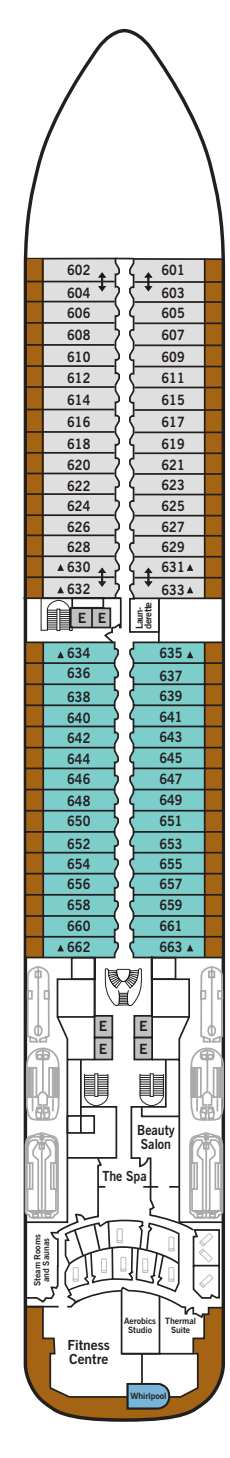

SILVER MUSE – Deck Plans

11
10
9
8
7
6
5
4

DECK 4
Atlantide
Indochine
Kabuki
La Grande Dame
by Relais & Châteaux

DECK 5
Reception/
Guest Relations
Shore Concierge
Main Bar
The Theatre
Cruise Consultant

DECK 6
The Spa at Silversea
Beauty Salon
The Fitness Centre

DECK 7
La Terrazza
Restaurant 8

DECK 8
The Connoisseur's
Corner
Boutiques
The Library
Conference/
Card Room

DECK 9
The Panorama
Lounge
Children's Room &
Outdoor Area

DECK 10
Pool
Whirlpools
Hot Rocks
Pool Bar & Grill
Whirlpool Area

DECK 11
The Observation
Lounge
Regina Margherita
Jogging Track

SUITE CATEGORIES

- Owner's Suite ●
- Grand Suite ●
- Royal Suite ●
- Silver Suite ●
- Deluxe Veranda Suite ●
- Superior Veranda Suite ●
- Classic Veranda Suite ●

SPECIFICATIONS

- Crew 411
- Officers European
- Guests 596
- Tonnage 40,700
- Length 698 Feet / 212.8 Metres
- Width 86 Feet / 27 Metres
- Speed 19.8 Knots
- Passenger Decks 8
- 3rd Guest Capacity ▲
- Connecting Suites ⇕
- Wheelchair Accessible Suites ♿
- 407, 409, 417
- Built 2017
- Registry Bahamas