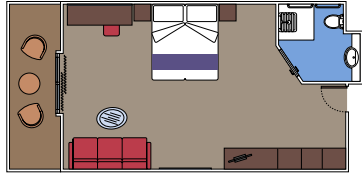

 Cabin size (m²)

 Balcony size (m²)

 Deck location

 Accommodating up to

SUITE AUREA

INCLUDED FACILITIES

- Some Suites have balcony with private whirlpool
- Spacious wardrobe
- Sitting area with double sofa bed
- Comfortable double bed or single beds (on request)
- Bathroom with shower or bathtub, vanity area with hairdryer
- Interactive TV, telephone, safe, minibar and air conditioning
- Wifi connection available (for a fee)

 Cabin size (m²)

 Balcony size (m²)

 Deck location

 Accommodating up to

BALCONY

INCLUDED FACILITIES

- Sitting area with sofa
- Comfortable double bed or single beds (on request)
- Bathroom with shower or bathtub, vanity area with hairdryer
- Interactive TV, telephone, safe, minibar and air conditioning
- Wifi connection available (for a fee)

 Balcony size (m²)

 Deck location

 Accommodating up to

FACILITIES FOR GUESTS WITH DISABILITIES OR REDUCED MOBILITY

MSC YACHT CLUB DELUXE SUITE FOR GUESTS WITH DISABILITIES OR REDUCED MOBILITY

MSC YACHT CLUB

Available in:

- › **MSC Yacht Club Deluxe Suite (YC1)**
cabin size ≈29m²; balcony size ≈5m²; deck 15

BALCONY

Available in:

- › **Deluxe Balcony (BR3)**
cabin size ≈22m²; balcony size ≈16m²; high deck location (deck 13)
- › **Deluxe Balcony (BR2)**
cabin size ≈22m²; balcony size ≈16m²; medium deck location (deck 11-12)
- › **Deluxe Balcony (BR1)**
cabin size ≈21-22m²; balcony size ≈5-16m²; low deck location (deck 9-10)
- › **Deluxe Balcony with partial view (BP)**
cabin size ≈22m²; balcony size ≈16m²; deck 8-14