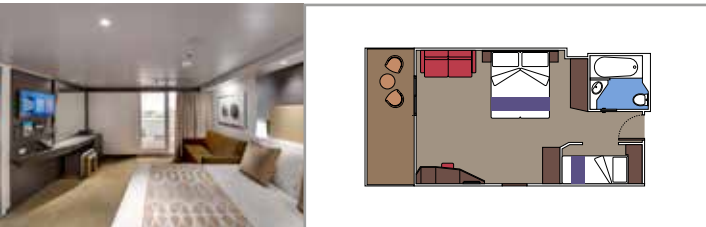

 Cabin size (m²)

 Balcony size (m²)

 Deck location

 Accommodating up to

SUITE AUREA

INCLUDED FACILITIES

- Some Suites have balcony with private whirlpool
- Spacious wardrobe
- Sitting area with double sofa bed
- Comfortable double bed or single beds (on request)
- Bathroom with shower or bathtub, vanity area with hairdryer
- Interactive TV, telephone, safe, minibar and air conditioning
- Wifi connection available (for a fee)

SLJ

 ≈27
  ≈26-30
  9-13
  4

- › Balcony with private whirlpool bath
- › Sitting area with double sofa bed
- › Spacious wardrobe

PREMIUM SUITE AUREA

SL1

 ≈25
  ≈3-14
  9-14
  6

- › Spacious wardrobe

The images are representative only. Size, layout and furniture may vary (within the same cabin category).

 Cabin size (m²)

 Balcony size (m²)

 Deck location

 Accommodating up to

BALCONY

INCLUDED FACILITIES

- Sitting area with sofa
- Comfortable double bed or single beds (on request)
- Bathroom with shower or bathtub, vanity area with hairdryer
- Interactive TV, telephone, safe, minibar and air conditioning
- Wifi connection available (for a fee)

Cabin size (m²)

Balcony size (m²)

Deck location

Accommodating up to

OCEAN VIEW

INCLUDED FACILITIES

- Window with sea view
- Relaxing armchair
- Comfortable double bed or single beds (on request)
- Bathroom with shower or bathtub, vanity area with hairdryers
- Interactive TV, telephone, safe, minibar and air conditioning
- Wifi connection available (for a fee)