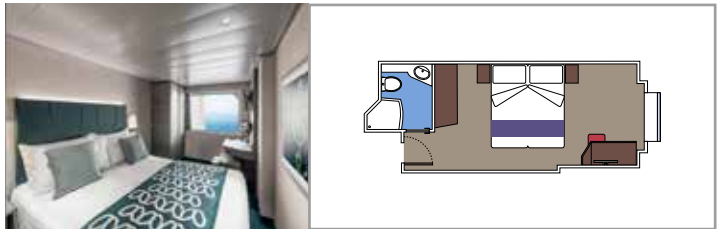

JUNIOR OCEAN VIEW WITH OBSTRUCTED VIEW

OO

≈12
8
2

The images are representative only. Size, layout and furniture may vary (within the same cabin category).

Cabin size (m²)

Balcony size (m²)

Deck location

Accommodating up to