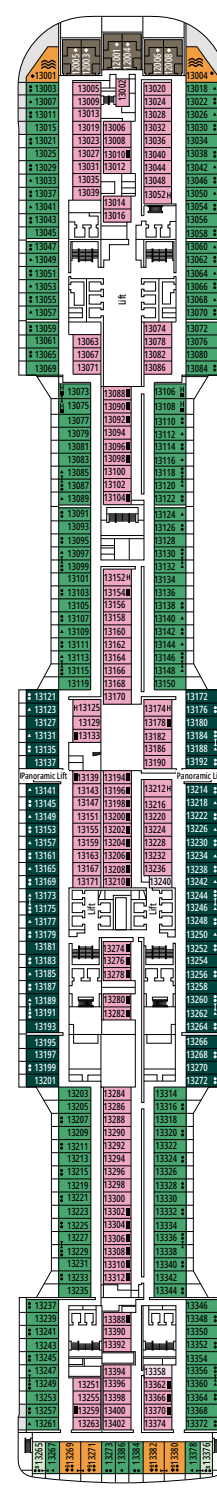

DECK 13
GOYA