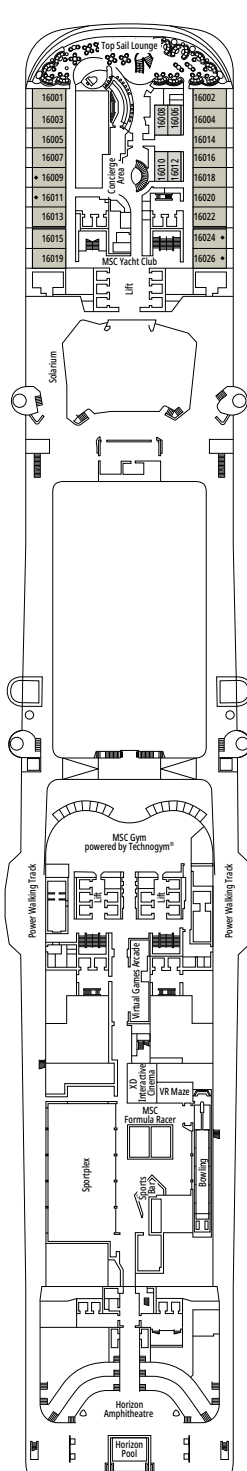

DECK 16
VELÁZQUEZ