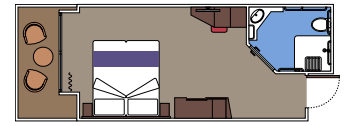

 Cabin size (m²)

 Balcony size (m²)

 Deck location

 Accommodating up to

SUITE AUREA

INCLUDED FACILITIES

- Some Suites have balcony with private whirlpool
- Spacious wardrobe
- Sitting area with double sofa bed
- Comfortable double bed or single beds (on request)
- Bathroom with shower or bathtub, vanity area with hairdryer
- Interactive TV, telephone, safe, minibar and air conditioning
- Wifi connection available (for a fee)

 Cabin size (m²)

 Balcony size (m²)

 Deck location

 Accommodating up to

BALCONY

INCLUDED FACILITIES

- Sitting area with sofa
- Comfortable double bed or single beds (on request)
- Bathroom with shower or bathtub, vanity area with hairdryer
- Interactive TV, telephone, safe, minibar and air conditioning
- Wifi connection available (for a fee)

 Balcony size (m²)

 Deck location

 Accommodating up to

FACILITIES FOR GUESTS WITH DISABILITIES OR REDUCED MOBILITY

MSC YACHT CLUB DELUXE SUITE FOR GUESTS WITH DISABILITIES OR REDUCED MOBILITY

MSC YACHT CLUB

Available in:

- › **MSC Yacht Club Deluxe Suite (YC1)**
cabin size ≈29m²; balcony size ≈5m²; deck 15

BALCONY

Available in:

- › **Deluxe Balcony (BR3)**
cabin size ≈22m²; balcony size ≈16m²; high deck location (deck 13)
- › **Deluxe Balcony (BR2)**
cabin size ≈22m²; balcony size ≈16m²; medium deck location (deck 11-12)
- › **Deluxe Balcony (BR1)**
cabin size ≈21-22m²; balcony size ≈5-16m²; low deck location (deck 9-10)
- › **Deluxe Balcony with partial view (BP)**
cabin size ≈22m²; balcony size ≈16m²; deck 8-14