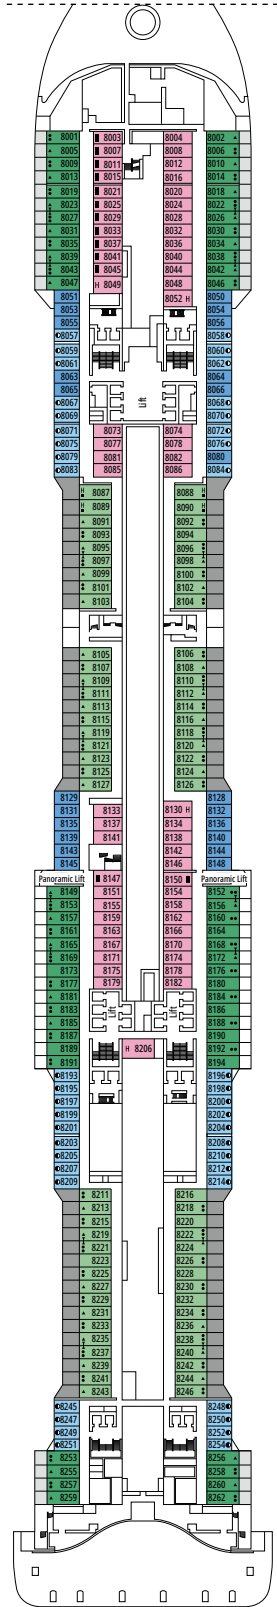

DECK 8
MONET