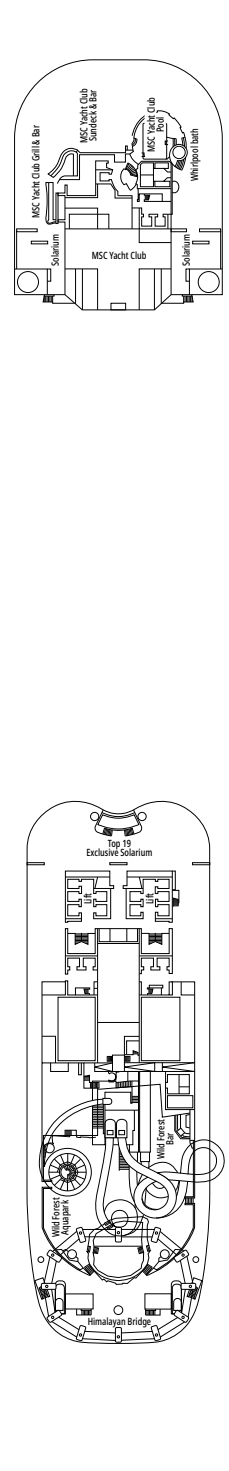

DECK 19
DEGAS