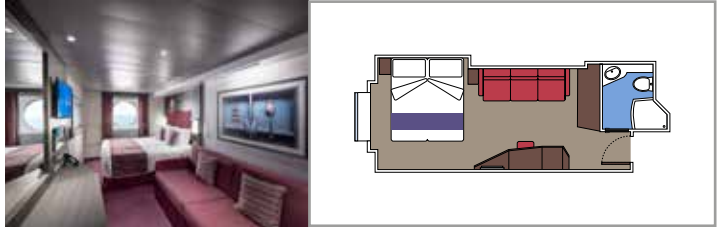

DELUXE OCEAN VIEW

OR1

≈16
5
4

› Low deck location