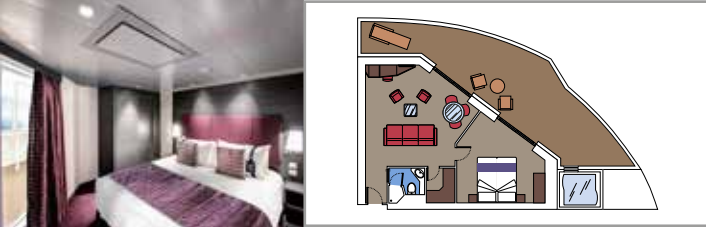

- › Sitting area with sofa
- › Spacious wardrobe

MSC YACHT CLUB INTERIOR SUITE YIN

 ≈17
  14-16
  2

- › Spacious wardrobe

The images are representative only. Size, layout and furniture may vary (within the same cabin category).

 Cabin size (m²)

 Balcony size (m²)

 Deck location

 Accommodating up to

SUITE AUREA

INCLUDED FACILITIES

- Some Suites have balcony with private whirlpool
- Spacious wardrobe
- Sitting area with double sofa bed
- Comfortable double bed or single beds (on request)
- Bathroom with shower or bathtub, vanity area with hairdryer
- Interactive TV, telephone, safe, minibar and air conditioning
- Wifi connection available (for a fee)

GRAND SUITE AUREA WITH TERRACE AND WHIRLPOOL

SXJ

 ≈39
  ≈36
  12
  4

- › Large balcony with private whirlpool bath
- › Sitting area with double sofa bed
- › Walk-in wardrobe

PREMIUM SUITE AUREA WITH TERRACE AND WHIRLPOOL

SLJ

 ≈27
  ≈26-30
  9-13
  4

- › Balcony with private whirlpool bath
- › Sitting area with double sofa bed
- › Spacious wardrobe

PREMIUM SUITE AUREA

SL1

 ≈25
  ≈3-14
  9-14
  6

- › Spacious wardrobe

The images are representative only. Size, layout and furniture may vary (within the same cabin category).