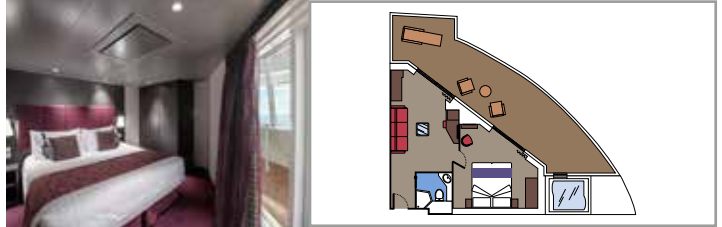

 Cabin size (m²)

 Balcony size (m²)

 Deck location

 Accommodating up to

SUITE AUREA

INCLUDED FACILITIES

- Some Suites have balcony with private whirlpool
- Spacious wardrobe
- Sitting area with double sofa bed
- Comfortable double bed or single beds (on request)
- Bathroom with shower or bathtub, vanity area with hairdryer
- Interactive TV, telephone, safe, minibar and air conditioning
- Wifi connection available (for a fee)

GRAND SUITE AUREA WITH TERRACE AND WHIRLPOOL

SXJ

 ≈39
  ≈36
  12
  4

- › Large balcony with private whirlpool bath
- › Sitting area with double sofa bed
- › Walk-in wardrobe

PREMIUM SUITE AUREA WITH TERRACE AND WHIRLPOOL

SLJ

 ≈27
  ≈26-30
  9-13
  4

- › Balcony with private whirlpool bath
- › Sitting area with double sofa bed
- › Spacious wardrobe

PREMIUM SUITE AUREA

SL1

 ≈25
  ≈3-14
  9-14
  6

- › Spacious wardrobe

The images are representative only. Size, layout and furniture may vary (within the same cabin category).

 Cabin size (m²)

 Balcony size (m²)

 Deck location

 Accommodating up to

BALCONY

INCLUDED FACILITIES

- Sitting area with sofa
- Comfortable double bed or single beds (on request)
- Bathroom with shower or bathtub, vanity area with hairdryer
- Interactive TV, telephone, safe, minibar and air conditioning
- Wifi connection available (for a fee)