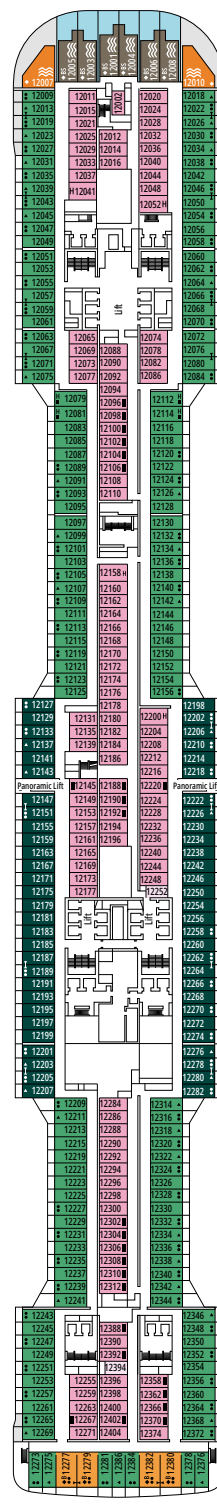

DECK 12
RAFFAELLO