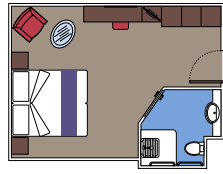

INTERIOR

Available in:

- › **Deluxe Interior (IR2)**
  cabin size ≈22m²; medium deck location (deck 11-14)
- › **Deluxe Interior (IR1)**
  cabin size ≈22m²; low deck location (deck 8-10)

The images are representative only. Size, layout and furniture may vary (within the same cabin category).

FACILITIES FOR GUESTS WITH DISABILITIES OR REDUCED MOBILITY

Cabin door width	85,5 cm
Cabin clearance	82,1 cm
Bathroom door width	90 cm
Size of cabin (floor space)	from ≈ 22 to ≈ 28 m²
Size of bathroom	3,1 m²
Is there a fold-down seat in the shower?	Yes
Height of seat from the floor	44 cm
Does the WC seat have grab rails?	Yes
Are wheelchairs available on board?	In limited numbers*
Are all decks/public areas accessible?	Yes
Are all lifeboats wheelchair-accessible?	No**
Do the lifts have deck indicators?	Visual, Audio & Braille
Can severely visually impaired/blind guests be catered for on the cruise?	Only with full-time carer

* Only for embarkation, disembarkation and emergencies.

** In the event of an emergency, dedicated personnel will help guests with disabilities or reduced mobility to board lifeboats.