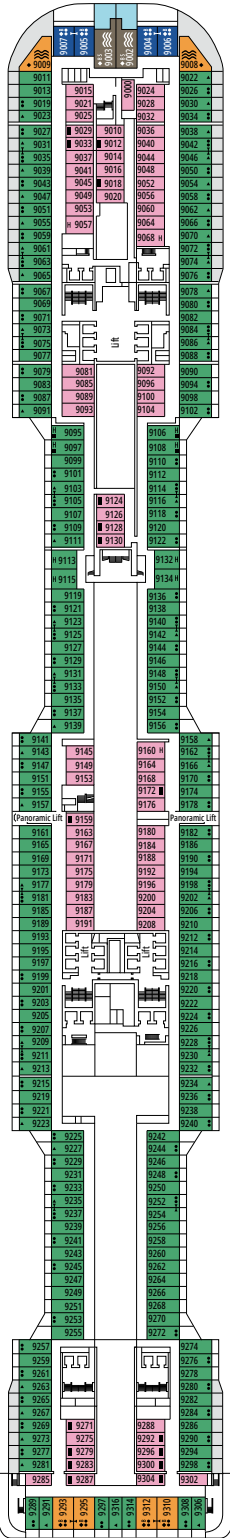

DECK 9
VAN GOGH