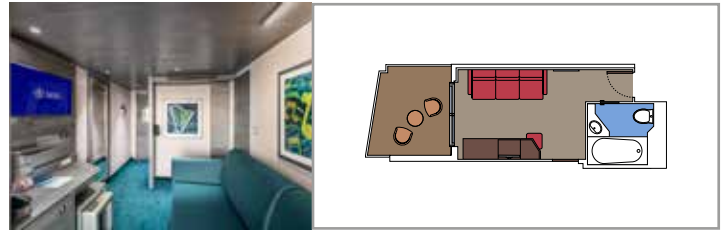

 Cabin size (m²)

 Balcony size (m²)

 Deck location

 Accommodating up to

SUITE AUREA

INCLUDED FACILITIES

- Some Suites have balcony with private whirlpool
- Spacious wardrobe
- Sitting area with double sofa bed
- Comfortable double bed or single beds (on request)
- Bathroom with shower or bathtub, vanity area with hairdryer
- Interactive TV, telephone, safe, minibar and air conditioning
- Wifi connection available (for a fee)

 Cabin size (m²)

 Balcony size (m²)

 Deck location

 Accommodating up to

BALCONY

INCLUDED FACILITIES

- Sitting area with sofa
- Comfortable double bed or single beds (on request)
- Bathroom with shower or bathtub, vanity area with hairdryer
- Interactive TV, telephone, safe, minibar and air conditioning
- Wifi connection available (for a fee)

DELUXE BALCONY WITH PARTIAL VIEW

BP

 ≈17
  ≈4
  8-14
  4

STUDIO BALCONY

BS

 ≈12
  ≈4
  13-14
  1

› Single use

The images are representative only. Size, layout and furniture may vary (within the same cabin category).

Cabin size (m²)

Balcony size (m²)

Deck location

Accommodating up to

OCEAN VIEW

INCLUDED FACILITIES

- Window with sea view
- Relaxing armchair
- Comfortable double bed or single beds (on request)
- Bathroom with shower or bathtub, vanity area with hairdryers
- Interactive TV, telephone, safe, minibar and air conditioning
- Wifi connection available (for a fee)