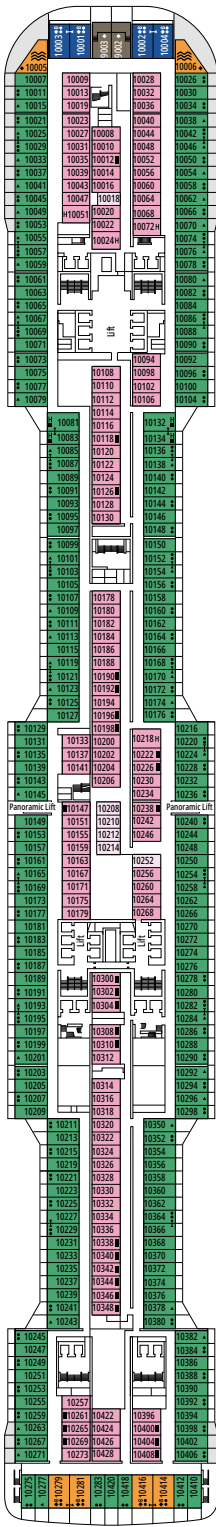

DECK 10
MIRÓ