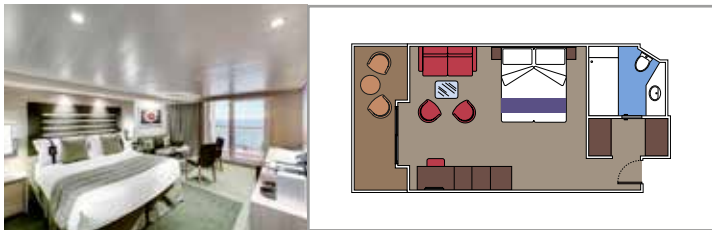

 ≈59
  ≈23
  9-12
  4

- › Balcony with dining table and private whirlpool bath
- › Easy access to the MSC Yacht Club areas
- › Two-deck-high cabin

Main level:

- › Open living/dining room with sofa that converts to double bed
- › Bathroom with shower

- › Sitting area with sofa
- › Spacious wardrobe

MSC YACHT CLUB INTERIOR SUITE YIN

 ≈17
  14-16
  2

- › Spacious wardrobe

The images are representative only. Size, layout and furniture may vary (within the same cabin category).

 Cabin size (m²)

 Balcony size (m²)

 Deck location

 Accommodating up to

SUITE AUREA

INCLUDED FACILITIES

- Some Suites have balcony with private whirlpool
- Spacious wardrobe
- Sitting area with double sofa bed
- Comfortable double bed or single beds (on request)
- Bathroom with shower or bathtub, vanity area with hairdryer
- Interactive TV, telephone, safe, minibar and air conditioning
- Wifi connection available (for a fee)

 Cabin size (m²)

 Balcony size (m²)

 Deck location

 Accommodating up to

BALCONY

INCLUDED FACILITIES

- Sitting area with sofa
- Comfortable double bed or single beds (on request)
- Bathroom with shower or bathtub, vanity area with hairdryer
- Interactive TV, telephone, safe, minibar and air conditioning
- Wifi connection available (for a fee)