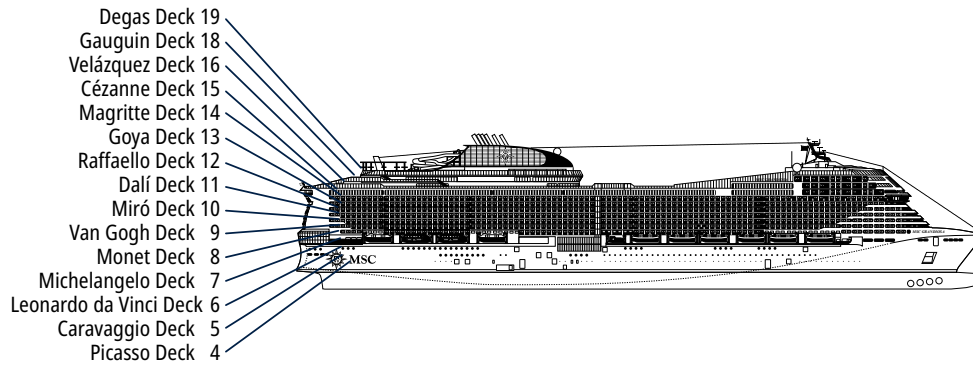

MSC GRANDIOSA

TECHNICAL SHEET

TECHNICAL CHARACTERISTICS OF THE SHIP

GALLERIA GRANDIOSA

TECHNICAL CHARACTERISTICS OF THE SHIP

GROSS TONNAGE	181.541
LENGTH / BEAM / HEIGHT	331,43 m / 43 m / 75,5 m
SURFACE AREA	460.000 m ² , included 35.000 m ² public areas
PUBLIC AREA RATIO	7,8 m ² per passenger
DECKS	19, included 15 for guests
LIFTS	32, included 19 for guests (2 panoramic and 1 for the MSC Yacht Club)
VOLTAGE (IN CABIN)	120/230 volts
MAXIMUM SPEED	22,8 knots
STABILISERS	Stabilised with 2 fins
NUMBER OF PASSENGERS	6.334
NUMBER OF CABINS	2.421, included 60 for guests with disabilities or reduced mobility
CREW MEMBERS	Approx. 1.704
POOLS	4, included 1 with sliding roof and 1 for the MSC Yacht Club
WHIRLPOOLS	9 whirlpool baths
ENVIRONMENTAL TECHNOLOGY	AWT-Advanced Water Treatment, Energy Saving & Monitoring System, Scrubbers, LED technology and SCR system