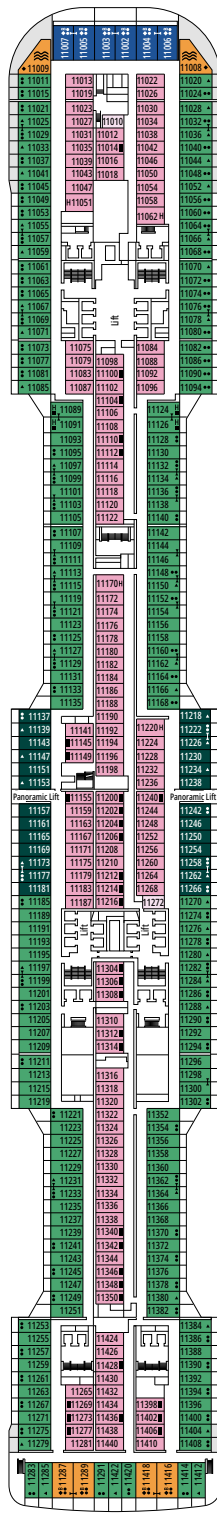

DECK 11
DALÍ