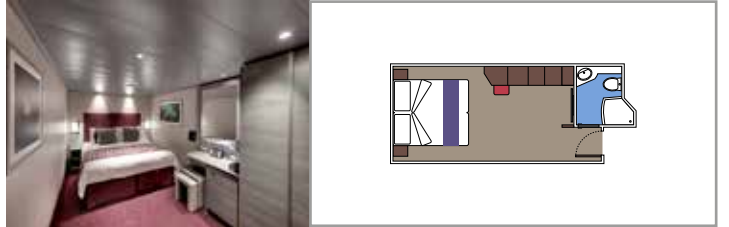

DELUXE INTERIOR

IR1

≈17
5-10
4

› Low deck location