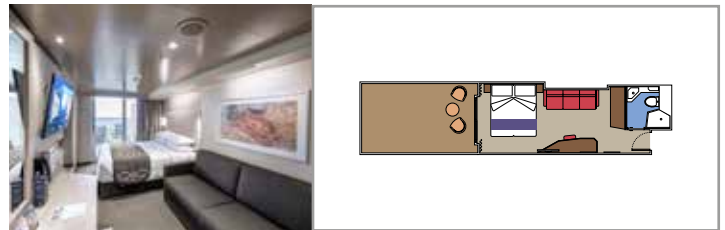

 Deck location

 Accommodating up to

SUITE AUREA

INCLUDED FACILITIES

- Some Suites have balcony with private whirlpool
- Sitting area with sofa
- Spacious wardrobe
- Comfortable double bed or single beds (on request)
- Bathroom with shower or bathtub, vanity area with hairdryer
- Interactive TV, telephone, safe, minibar and air conditioning
- Wifi connection available (for a fee)

GRAND SUITE AUREA

SX

 ≈35-49
  ≈10-21
  9-13
  5

- > Sitting area with sofa or separate living area
- > Walk-in wardrobe

PREMIUM SUITE AUREA WITH WHIRLPOOL

SLW

 ≈28
  ≈7
  9-15
  5

- > Balcony with private whirlpool bath
- > Sitting area with sofa
- > Spacious wardrobe

PREMIUM SUITE AUREA WITH TERRACE

SLT

 ≈28
  ≈38
  9
  4

- > Sitting area with sofa
- > Spacious wardrobe

PREMIUM SUITE AUREA

SL1

 ≈26-32
  ≈9-14
  9-15
  4

- > Sitting area with sofa
- > Spacious wardrobe

JUNIOR SUITE AUREA

SM

 ≈17
  ≈16
  9
  4

- > Sitting area with sofa
- > Spacious wardrobe

The images are representative only. Size, layout and furniture may vary (within the same cabin category).

 Cabin size (m²)