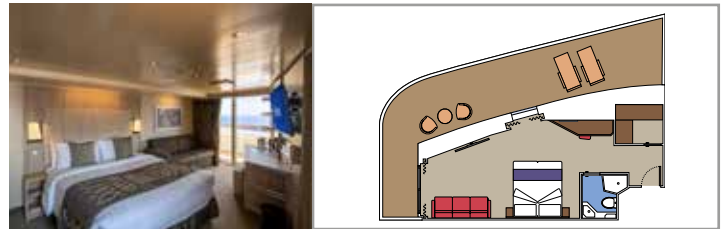

PREMIUM SUITE AUREA WITH TERRACE

SLT

≈28
≈38
9
4

- > Sitting area with sofa
- > Spacious wardrobe