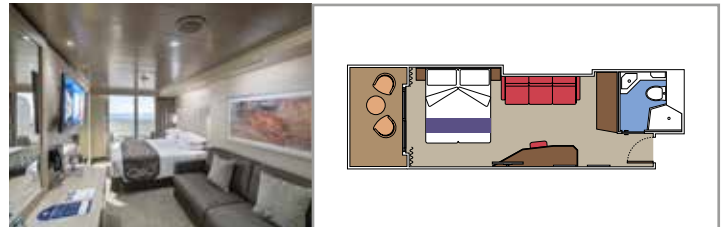

DELUXE BALCONY

BR2

≈17
≈5
11-12
4

› Medium deck location