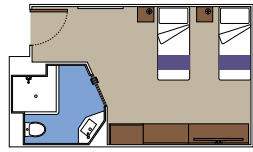

Bathroom with shower or bathtub, vanity area with hairdryer

Interactive TV, telephone, safe, minibar and air conditioning

Wifi connection available (for a fee)

*Some cabins have a metal balcony front, instead of glass.

 Accommodating up to

OCEAN VIEW

INCLUDED FACILITIES

Window with sea view

Comfortable double bed or single beds (on request)

Bathroom with shower, vanity area with hairdryer

Interactive TV, telephone, safe, minibar and air conditioning

 Cabin size (m²)

 Balcony size (m²)

 Deck location

 Accommodating up to

FACILITIES FOR GUESTS WITH DISABILITIES OR REDUCED MOBILITY

BALCONY CABIN FOR GUESTS WITH DISABILITIES OR REDUCED MOBILITY

MSC YACHT CLUB

Available in:

- › **MSC Yacht Club Grand Suite (YCP)**
cabin size ≈33m²; balcony size ≈25m²; deck 19
- › **MSC Yacht Club Deluxe Suite (YC1)**
cabin size ≈33m²; balcony size ≈25m²; deck 18
- › **MSC Yacht Club Interior Suite (YIN)**
cabin size ≈21m²; deck 16-19