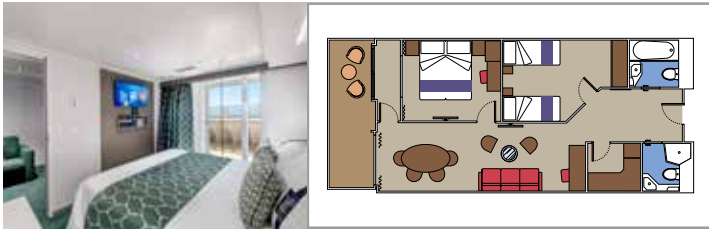

 Deck location

 Accommodating up to

SUITE AUREA

INCLUDED FACILITIES

- Some Suites have balcony with private whirlpool
- Sitting area with sofa
- Spacious wardrobe
- Comfortable double bed or single beds (on request)
- Bathroom with shower or bathtub, vanity area with hairdryer
- Interactive TV, telephone, safe, minibar and air conditioning
- Wifi connection available (for a fee)

TWO-BEDROOM GRAND SUITE AUREA

SD

 ≈49
  ≈17
  11-14
  6

- > Sitting area with sofa or separate living area
- > Two bathrooms, one with bathtub and one with shower, vanity areas with hairdryers
- > 2 bedrooms, one with double bed and one with two single beds
- > Walk-in wardrobe

GRAND SUITE AUREA

SX

 ≈35-49
  ≈10-21
  9-13
  5

- > Sitting area with sofa or separate living area
- > Walk-in wardrobe

PREMIUM SUITE AUREA WITH WHIRLPOOL

SLW

 ≈28
  ≈7
  9-15
  5

- > Balcony with private whirlpool bath
- > Sitting area with sofa
- > Spacious wardrobe

 Accommodating up to

OCEAN VIEW

INCLUDED FACILITIES

Window with sea view

Comfortable double bed or single beds (on request)

Bathroom with shower, vanity area with hairdryer

Interactive TV, telephone, safe, minibar and air conditioning