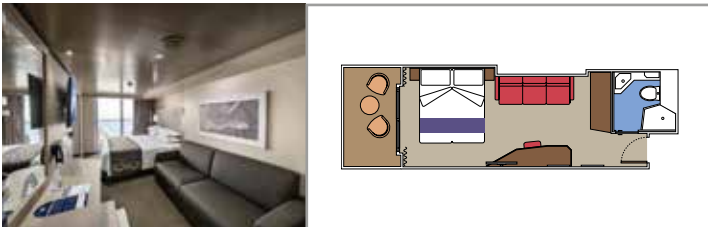

DELUXE BALCONY

BR3

≈17
≈5
13-14
4

› High deck location