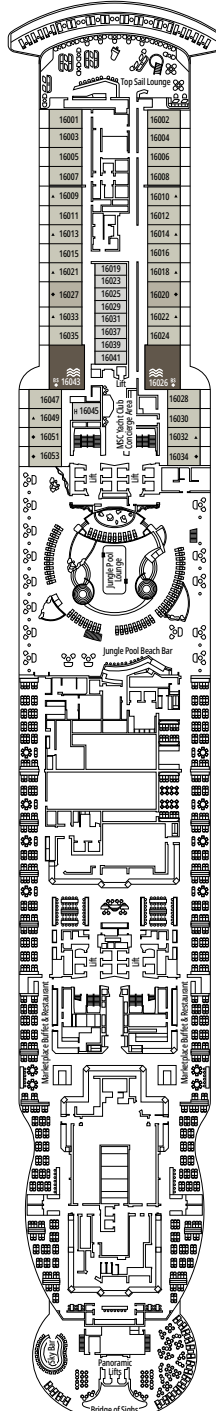

DECK 15
CAPE BYRON

DECK 20
LA JUMENT