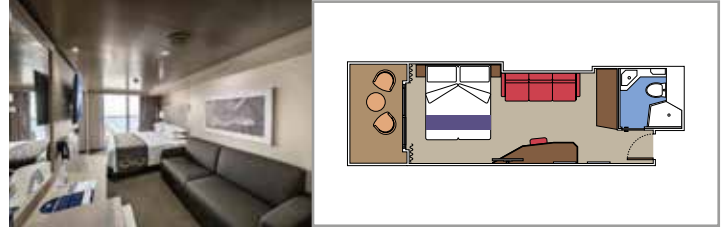

DELUXE BALCONY

BR4

≈17
≈5
15
4

› Top deck location