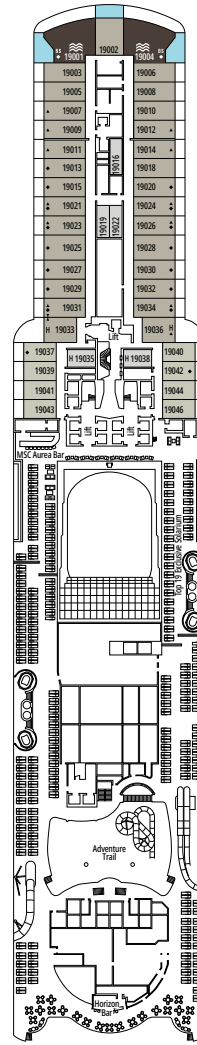

DECK 15
CAPE BYRON

DECK 20
LA JUMENT