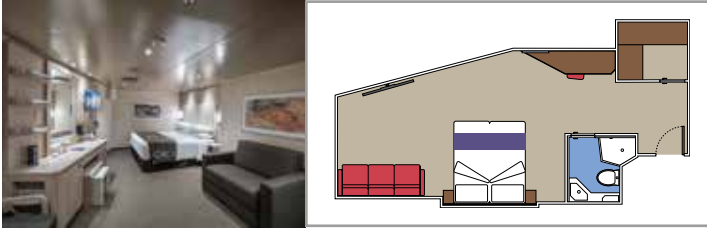

 Deck location

 Accommodating up to

SUITE AUREA

INCLUDED FACILITIES

- Some Suites have balcony with private whirlpool
- Sitting area with sofa
- Spacious wardrobe
- Comfortable double bed or single beds (on request)
- Bathroom with shower or bathtub, vanity area with hairdryer
- Interactive TV, telephone, safe, minibar and air conditioning
- Wifi connection available (for a fee)

 Accommodating up to

OCEAN VIEW

INCLUDED FACILITIES

Window with sea view

Comfortable double bed or single beds (on request)

Bathroom with shower, vanity area with hairdryer

Interactive TV, telephone, safe, minibar and air conditioning

 Balcony size (m²)

 Deck location

 Accommodating up to

INTERIOR

INCLUDED FACILITIES

Comfortable double bed or single beds (on request)*

Bathroom with shower, vanity area with hairdryer

Interactive TV, telephone, safe, minibar and air conditioning

Wifi connection available (for a fee)

* Some cabins for guests with disabilities or reduced mobility have twin beds that can't be converted into double beds.

PREMIUM INTERIOR

IL1

 ≈28
  10
  5

DELUXE INTERIOR