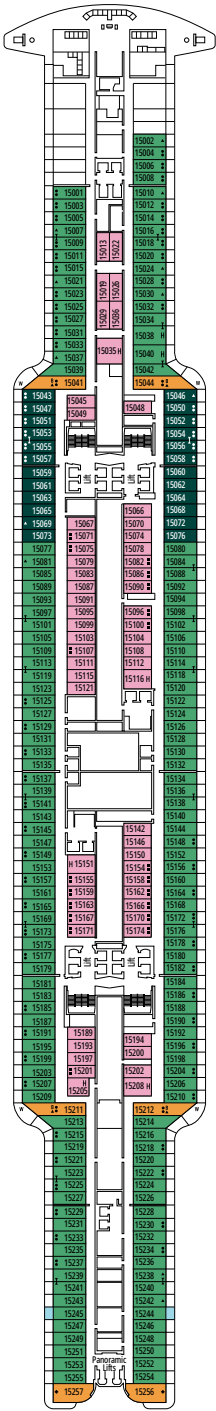

DECK 15
CAPE BYRON

DECK 20
LA JUMENT