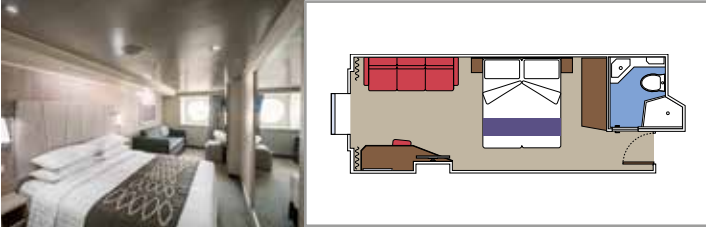

OCEAN VIEW

INCLUDED FACILITIES

Window with sea view

Comfortable double bed or single beds (on request)

Bathroom with shower, vanity area with hairdryer

Interactive TV, telephone, safe, minibar and air conditioning

Wifi connection available (for a fee)

DELUXE OCEAN VIEW

OR1

≈17 5 4

› Low deck location

The images are representative only. Size, layout and furniture may vary (within the same cabin category).

Cabin size (m²)

Balcony size (m²)

Deck location

Accommodating up to