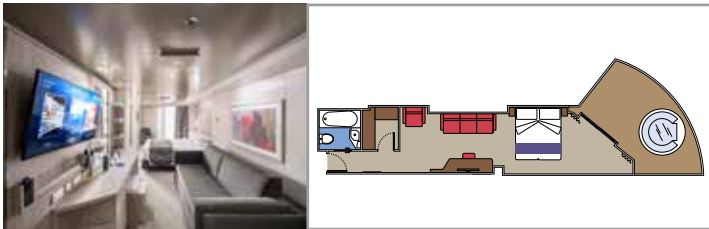

 Deck location

 Accommodating up to

SUITE AUREA

INCLUDED FACILITIES

- Some Suites have balcony with private whirlpool
- Sitting area with sofa
- Spacious wardrobe
- Comfortable double bed or single beds (on request)
- Bathroom with shower or bathtub, vanity area with hairdryer
- Interactive TV, telephone, safe, minibar and air conditioning
- Wifi connection available (for a fee)

GRAND SUITE AUREA

SX

 ≈35-49
  ≈10-21
  9-13
  5

- > Sitting area with sofa or separate living area
- > Walk-in wardrobe

PREMIUM SUITE AUREA WITH WHIRLPOOL

SLW

 ≈28
  ≈7
  9-15
  5

- > Balcony with private whirlpool bath
- > Sitting area with sofa
- > Spacious wardrobe