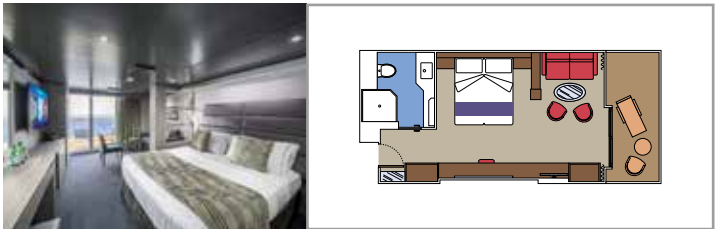

MSC YACHT CLUB DELUXE SUITE YC1

≈25
≈8
16-19
5

- › Sitting area with sofa
- › Spacious wardrobe