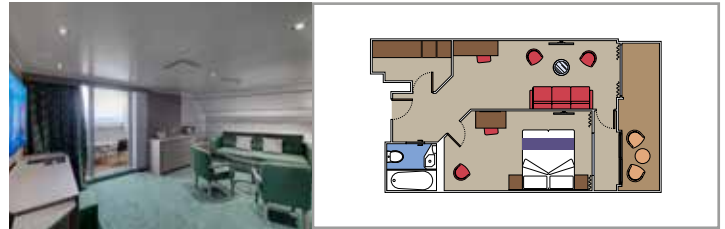

 Deck location

 Accommodating up to

SUITE AUREA

INCLUDED FACILITIES

- Some Suites have balcony with private whirlpool
- Sitting area with sofa
- Spacious wardrobe
- Comfortable double bed or single beds (on request)
- Bathroom with shower or bathtub, vanity area with hairdryer
- Interactive TV, telephone, safe, minibar and air conditioning
- Wifi connection available (for a fee)

TWO-BEDROOM GRAND SUITE AUREA

SD

 ≈49
  ≈17
  11-14
  6

- > Sitting area with sofa or separate living area
- > Two bathrooms, one with bathtub and one with shower, vanity areas with hairdryers
- > 2 bedrooms, one with double bed and one with two single beds
- > Walk-in wardrobe

GRAND SUITE AUREA

SX

 ≈35-49
  ≈10-21
  9-13
  5

- > Sitting area with sofa or separate living area
- > Walk-in wardrobe

PREMIUM SUITE AUREA WITH WHIRLPOOL

SLW

 ≈28
  ≈7
  9-15
  5

- > Balcony with private whirlpool bath
- > Sitting area with sofa
- > Spacious wardrobe