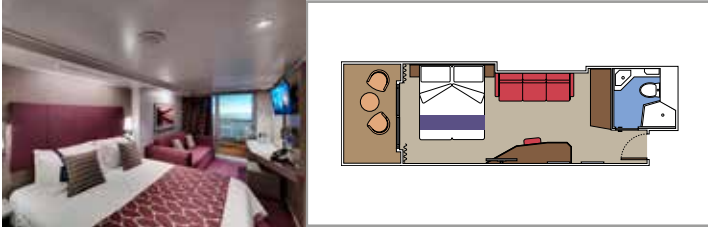

BALCONY

INCLUDED FACILITIES

Balcony*

Sitting area with sofa

Comfortable double bed or single beds (on request)

Bathroom with shower or bathtub, vanity area with hairdryer

Interactive TV, telephone, safe, minibar and air conditioning

Wifi connection available (for a fee)

*Some cabins have a metal balcony front, instead of glass.

DELUXE BALCONY AUREA

BA

≈17
≈5
9-15
4

› Best ship position