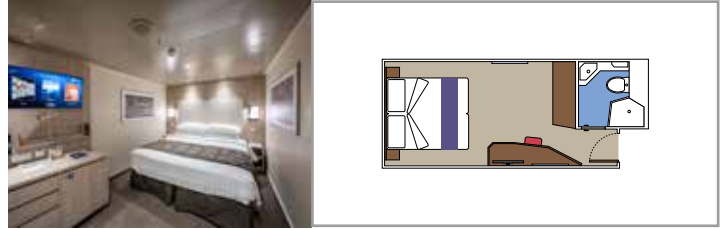

DELUXE INTERIOR

IR2

≈14
11-15
4

› Medium deck location