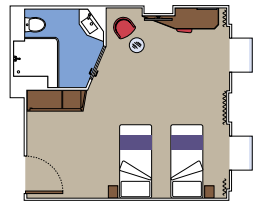

OCEAN VIEW

Available in:

- › **Deluxe Ocean View (OR1)**
  cabin size ≈26m²; low deck location (deck 5)