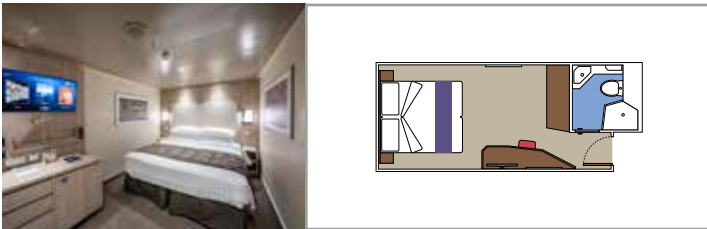

DELUXE INTERIOR

IR1

≈14
5-10
4

› Low deck location

The images are representative only. Size, layout and furniture may vary (within the same cabin category).

Cabin size (m²)

Balcony size (m²)

Deck location

Accommodating up to