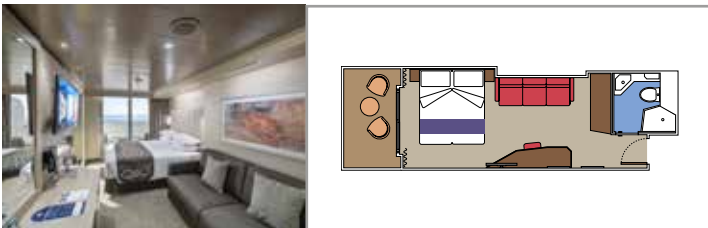

DELUXE BALCONY

BR1

≈17
≈5
9-10
4

› Low deck location

The images are representative only. Size, layout and furniture may vary (within the same cabin category).

Cabin size (m²)

Balcony size (m²)

Deck location

Accommodating up to