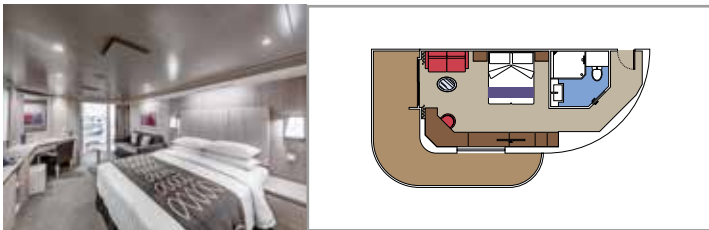

 Deck location

 Accommodating up to

SUITE AUREA

INCLUDED FACILITIES

- Some Suites have balcony with private whirlpool
- Sitting area with sofa
- Spacious wardrobe
- Comfortable double bed or single beds (on request)
- Bathroom with shower or bathtub, vanity area with hairdryer
- Interactive TV, telephone, safe, minibar and air conditioning
- Wifi connection available (for a fee)

GRAND SUITE AUREA

SX

 ≈35-49
  ≈10-21
  9-13
  5

- > Sitting area with sofa or separate living area
- > Walk-in wardrobe

PREMIUM SUITE AUREA WITH WHIRLPOOL

SLW

 ≈28
  ≈7
  9-15
  5

- > Balcony with private whirlpool bath
- > Sitting area with sofa
- > Spacious wardrobe

PREMIUM SUITE AUREA WITH TERRACE

SLT

 ≈28
  ≈38
  9
  4

- > Sitting area with sofa
- > Spacious wardrobe

PREMIUM SUITE AUREA

SL1

 ≈26-32
  ≈9-14
  9-15
  4

- > Sitting area with sofa
- > Spacious wardrobe

JUNIOR SUITE AUREA

SM

 ≈17
  ≈16
  9
  4

- > Sitting area with sofa
- > Spacious wardrobe

The images are representative only. Size, layout and furniture may vary (within the same cabin category).

 Cabin size (m²)