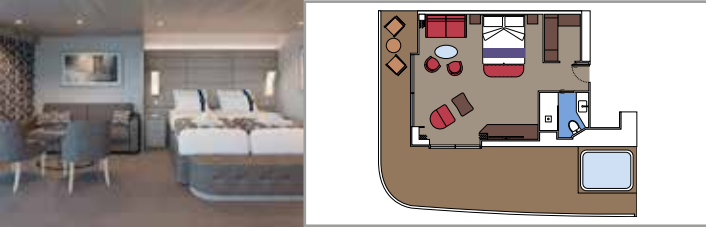

The images are representative only. Size, layout and furniture may vary (within the same cabin category).

INCLUDED FACILITIES

- Luxury suites with premium interiors
- Some Suites have balcony with private whirlpool
- Spacious wardrobe
- Comfortable double bed or single beds (on request)
- Bathroom with large shower and/or bathtub
- Interactive TV, telephone, safe, minibar and air conditioning
- Wifi connection included

 15-16

 2

- › Wardrobe
- › Bathroom with shower and hairdryer

The images are representative only. Size, layout and furniture may vary (within the same cabin category).

SUITE AUREA

INCLUDED FACILITIES

- Some Suites have balcony with private whirlpool
- Some Suites have balcony overlooking the Promenade
- Some Suites have sitting area with double sofa bed
- Spacious wardrobe
- Comfortable double bed or single beds (on request)
- Bathroom with shower or bathtub and hairdryer
- Interactive TV, telephone, safe, minibar and air conditioning
- Wifi connection available (for a fee)

GRAND SUITE AUREA WITH TERRACE AND WHIRLPOOL SXJ

SXJ

 ≈35
  ≈37-46
  15-16
  4

- › Large balcony with private whirlpool bath
- › Sitting area with double sofa bed

GRAND SUITE AUREA WITH TERRACE SXT

SXT

 ≈35
  ≈25-35
  11-14
  4

- › Premium balcony
- › Sitting area with double sofa bed

GRAND SUITE AUREA SX

SX

 ≈35
  ≈8-9
  9-10
  4

- › Balcony
- › Sitting area with double sofa bed

PREMIUM SUITE AUREA SL1

SL1

 ≈25
  ≈4
  12-14
  6