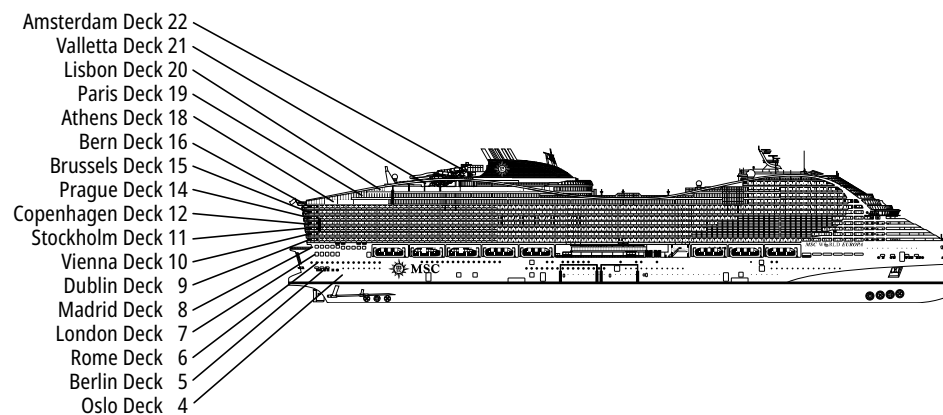

TECHNICAL CHARACTERISTICS OF THE SHIP

LA PLAGE

TECHNICAL CHARACTERISTICS OF THE SHIP

GROSS TONNAGE	205.700
LENGTH / BEAM / HEIGHT	333,3 m / 47 m / 68 m
SURFACE AREA	38.400 m ² public areas
PUBLIC AREA RATIO	5,68 m ² per guest
DECKS	21, included 16 for guests
LIFTS	39, included 23 for guests (included 4 Panoramic Lifts)
VOLTAGE (IN CABIN)	230/110 volts
MAXIMUM SPEED	22,7 knots
STABILIZERS	Stabilised with 2 fins
NUMBER OF GUESTS	6.762
NUMBER OF CABINS	2.626, included 66 for guests with disabilities or reduced mobility
CREW MEMBERS	2.138
POOLS	7, included 1 with sliding roof and 1 for the MSC Yacht Club
WHIRLPOOLS	13 whirlpool baths included 1 for the MSC Yacht Club
ENVIRONMENTAL TECHNOLOGY	The first ship in the MSC Cruises fleet powered by Liquefied Natural Gas (LNG), one of the world's cleanest marine fuels at scale