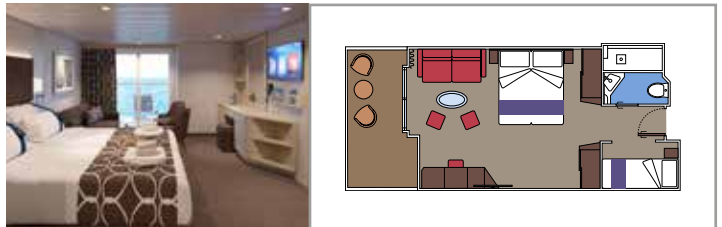

The images are representative only. Size, layout and furniture may vary (within the same cabin category).

INCLUDED FACILITIES

- Luxury suites with premium interiors
- Some Suites have balcony with private whirlpool
- Spacious wardrobe
- Comfortable double bed or single beds (on request)
- Bathroom with large shower and/or bathtub
- Interactive TV, telephone, safe, minibar and air conditioning
- Wifi connection included

 15-16

 2

- › Wardrobe
- › Bathroom with shower and hairdryer

The images are representative only. Size, layout and furniture may vary (within the same cabin category).

SUITE AUREA

INCLUDED FACILITIES

- Some Suites have balcony with private whirlpool
- Some Suites have balcony overlooking the Promenade
- Some Suites have sitting area with double sofa bed
- Spacious wardrobe
- Comfortable double bed or single beds (on request)
- Bathroom with shower or bathtub and hairdryer
- Interactive TV, telephone, safe, minibar and air conditioning
- Wifi connection available (for a fee)

- › Premium balcony
- › Sitting area with double sofa bed

GRAND SUITE AUREA SX

SX

 ≈35
  ≈8-9
  9-10
  4

- › Balcony
- › Sitting area with double sofa bed

PREMIUM SUITE AUREA SL1

SL1

 ≈25
  ≈4
  12-14
  6

Sitting area with sofa

Wardrobe

Comfortable double bed which can be converted in two single beds (on request)

Bathroom with shower and hairdryer

Interactive TV, telephone, safe, minibar and air conditioning