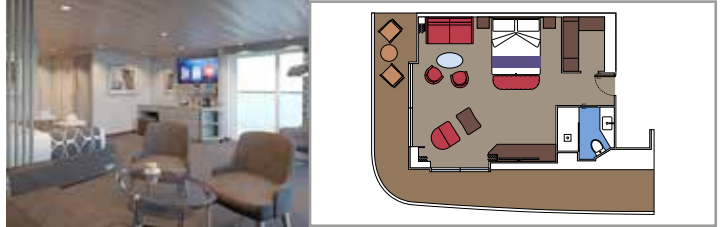

GRAND SUITE AUREA WITH TERRACE AND WHIRLPOOL SXJ

SXJ

 ≈35
  ≈37-46
  15-16
  4

- › Large balcony with private whirlpool bath
- › Sitting area with double sofa bed

GRAND SUITE AUREA WITH TERRACE SXT

SXT

 ≈35
  ≈25-35
  11-14
  4

- › Premium balcony
- › Sitting area with double sofa bed

GRAND SUITE AUREA SX

SX

 ≈35
  ≈8-9
  9-10
  4

- › Balcony
- › Sitting area with double sofa bed

PREMIUM SUITE AUREA SL1

SL1

 ≈25
  ≈4
  12-14
  6