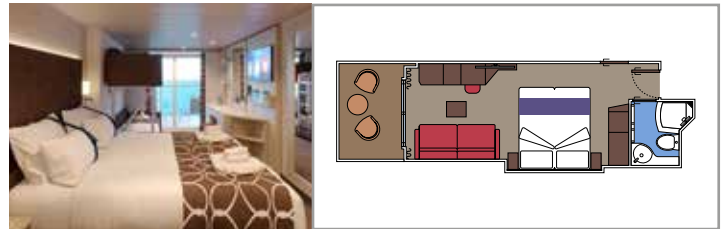

The images are representative only. Size, layout and furniture may vary (within the same cabin category).

INCLUDED FACILITIES

- Luxury suites with premium interiors
- Some Suites have balcony with private whirlpool
- Spacious wardrobe
- Comfortable double bed or single beds (on request)
- Bathroom with large shower and/or bathtub
- Interactive TV, telephone, safe, minibar and air conditioning
- Wifi connection included

 15-16

 2

- › Wardrobe
- › Bathroom with shower and hairdryer

The images are representative only. Size, layout and furniture may vary (within the same cabin category).

SUITE AUREA

INCLUDED FACILITIES

- Some Suites have balcony with private whirlpool
- Some Suites have balcony overlooking the Promenade
- Some Suites have sitting area with double sofa bed
- Spacious wardrobe
- Comfortable double bed or single beds (on request)
- Bathroom with shower or bathtub and hairdryer
- Interactive TV, telephone, safe, minibar and air conditioning
- Wifi connection available (for a fee)

Sitting area with sofa

Wardrobe

Comfortable double bed which can be converted in two single beds (on request)

Bathroom with shower and hairdryer

Interactive TV, telephone, safe, minibar and air conditioning

BR3

 ≈17
  ≈3
  14-15
  4

DELUXE BALCONY BR2

BR2

 ≈17
  ≈3-10
  11-12
  4

DELUXE BALCONY BR1

BR1

 ≈17
  ≈3-8
  9-10
  4