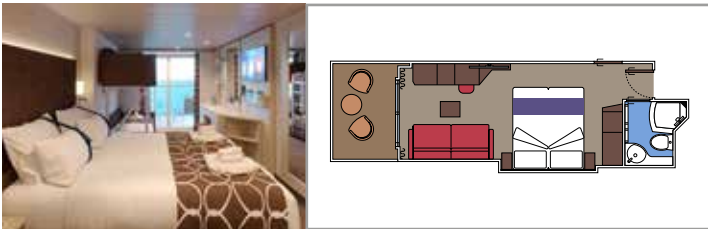

DELUXE BALCONY BR3

BR3

≈17
≈3
14-15
4