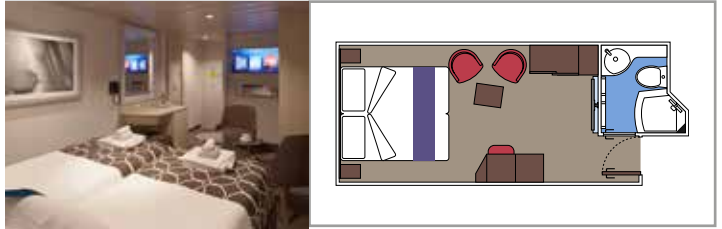

DELUXE INTERIOR

IR1

≈15
5-14
4