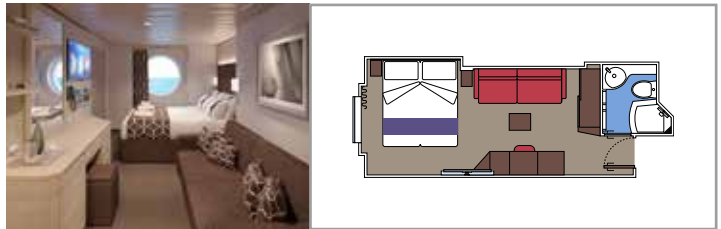

The images are representative only. Size, layout and furniture may vary (within the same cabin category).

INCLUDED FACILITIES

- Luxury suites with premium interiors
- Some Suites have balcony with private whirlpool
- Spacious wardrobe
- Comfortable double bed or single beds (on request)
- Bathroom with large shower and/or bathtub
- Interactive TV, telephone, safe, minibar and air conditioning
- Wifi connection included

Sitting area with sofa

Wardrobe

Comfortable double bed which can be converted in two single beds (on request)

Bathroom with shower and hairdryer

Interactive TV, telephone, safe, minibar and air conditioning

 Accommodating up to

OCEAN VIEW

INCLUDED FACILITIES

- Window with sea view
- Comfortable double bed or single beds (on request)
- Bathroom with shower and hairdryer
- Interactive TV, telephone, safe, minibar and air conditioning
- Wifi connection available (for a fee)

 ≈16
  10-12
  4

DELUXE OCEAN VIEW

OR1

 ≈15-16
  5-9
  4

STUDIO OCEAN VIEW

OS

 ≈12
  5-14
  1

The images are representative only. Size, layout and furniture may vary (within the same cabin category).