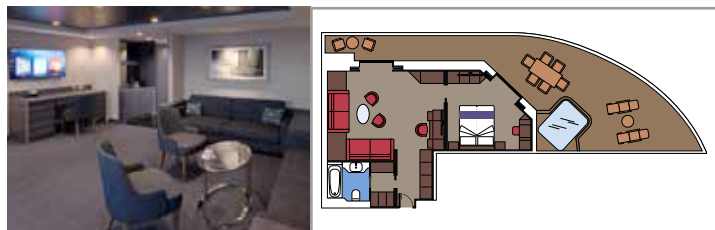

MSC YACHT CLUB ROYAL SUITE WITH WHIRLPOOL BATH YC3

≈51-58
≈42-51
16-18
4
SUITE 16002

- › Large balcony with private whirlpool bath and outdoor dining area
- › Walk-in wardrobe and luggage storage
- › Bathroom with large shower and tub (some cabins feature large tub only)
- › Bar setup, refrigerator and espresso coffee machine

The images are representative only. Size, layout and furniture may vary (within the same cabin category).