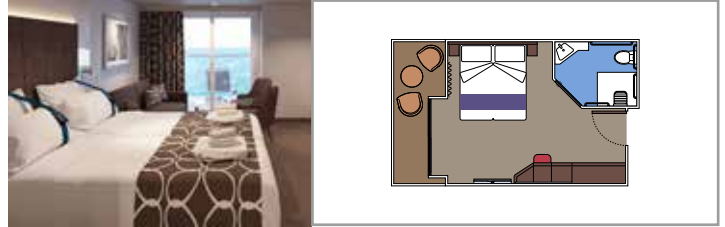

The images are representative only. Size, layout and furniture may vary (within the same cabin category).

INCLUDED FACILITIES

- Luxury suites with premium interiors
- Some Suites have balcony with private whirlpool
- Spacious wardrobe
- Comfortable double bed or single beds (on request)
- Bathroom with large shower and/or bathtub
- Interactive TV, telephone, safe, minibar and air conditioning
- Wifi connection included

 15-16

 2

- › Wardrobe
- › Bathroom with shower and hairdryer

The images are representative only. Size, layout and furniture may vary (within the same cabin category).

SUITE AUREA

INCLUDED FACILITIES

- Some Suites have balcony with private whirlpool
- Some Suites have balcony overlooking the Promenade
- Some Suites have sitting area with double sofa bed
- Spacious wardrobe
- Comfortable double bed or single beds (on request)
- Bathroom with shower or bathtub and hairdryer
- Interactive TV, telephone, safe, minibar and air conditioning
- Wifi connection available (for a fee)

Sitting area with sofa

Wardrobe

Comfortable double bed which can be converted in two single beds (on request)

Bathroom with shower and hairdryer

Interactive TV, telephone, safe, minibar and air conditioning

MSC YACHT CLUB DELUXE SUITE FOR GUESTS WITH DISABILITIES OR REDUCED MOBILITY

MSC YACHT CLUB

Available in:

- › **MSC Yacht Club Deluxe Suite (YC1)**
cabin size 25m²; balcony size 5m²; deck 18

SUITE

Available in: