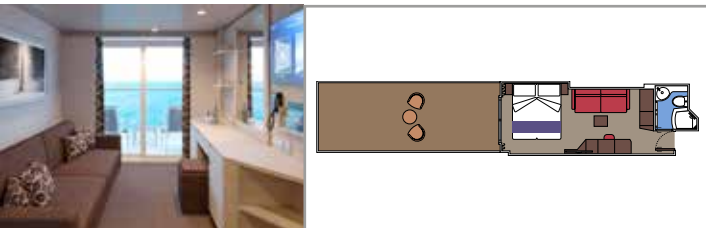

JUNIOR SUITE AUREA SM

SM

≈17
≈13-17
9
4

- › Sundeck