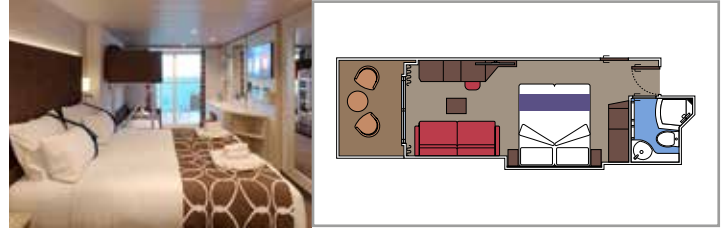

The images are representative only. Size, layout and furniture may vary (within the same cabin category).

INCLUDED FACILITIES

- Luxury suites with premium interiors
- Some Suites have balcony with private whirlpool
- Spacious wardrobe
- Comfortable double bed or single beds (on request)
- Bathroom with large shower and/or bathtub
- Interactive TV, telephone, safe, minibar and air conditioning
- Wifi connection included

 15-16

 2

- › Wardrobe
- › Bathroom with shower and hairdryer

The images are representative only. Size, layout and furniture may vary (within the same cabin category).

SUITE AUREA

INCLUDED FACILITIES

- Some Suites have balcony with private whirlpool
- Some Suites have balcony overlooking the Promenade
- Some Suites have sitting area with double sofa bed
- Spacious wardrobe
- Comfortable double bed or single beds (on request)
- Bathroom with shower or bathtub and hairdryer
- Interactive TV, telephone, safe, minibar and air conditioning
- Wifi connection available (for a fee)

Sitting area with sofa

Wardrobe

Comfortable double bed which can be converted in two single beds (on request)

Bathroom with shower and hairdryer

Interactive TV, telephone, safe, minibar and air conditioning

Wifi connection available (for a fee)

BALCONY AUREA BA

BA

 ≈17
  ≈3-8
  10-16
  4

DELUXE BALCONY BR4

BR4

 ≈17
  ≈3
  16
  4

DELUXE BALCONY BR3