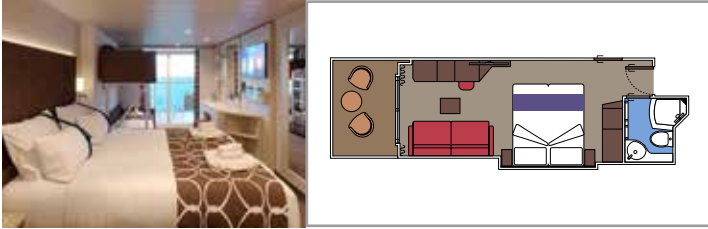

The images are representative only. Size, layout and furniture may vary (within the same cabin category).

INCLUDED FACILITIES

- Luxury suites with premium interiors
- Some Suites have balcony with private whirlpool
- Spacious wardrobe
- Comfortable double bed or single beds (on request)
- Bathroom with large shower and/or bathtub
- Interactive TV, telephone, safe, minibar and air conditioning
- Wifi connection included

 15-16

 2

- › Wardrobe
- › Bathroom with shower and hairdryer

The images are representative only. Size, layout and furniture may vary (within the same cabin category).

SUITE AUREA

INCLUDED FACILITIES

- Some Suites have balcony with private whirlpool
- Some Suites have balcony overlooking the Promenade
- Some Suites have sitting area with double sofa bed
- Spacious wardrobe
- Comfortable double bed or single beds (on request)
- Bathroom with shower or bathtub and hairdryer
- Interactive TV, telephone, safe, minibar and air conditioning
- Wifi connection available (for a fee)

Sitting area with sofa

Wardrobe

Comfortable double bed which can be converted in two single beds (on request)

Bathroom with shower and hairdryer

Interactive TV, telephone, safe, minibar and air conditioning

Wifi connection available (for a fee)

BALCONY AUREA BA

BA

 ≈17
  ≈3-8
  10-16
  4

DELUXE BALCONY BR4

BR4

 ≈17
  ≈3
  16
  4

DELUXE BALCONY BR3