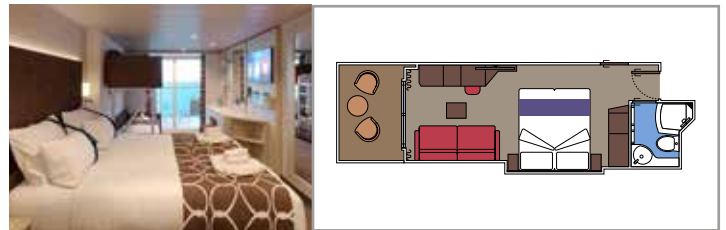

DELUXE BALCONY WITH PARTIAL VIEW BP

BP

≈17
≈3
15-16
4

› Balcony with partial view

The images are representative only. Size, layout and furniture may vary (within the same cabin category).

Cabin size (m²)

Balcony size (m²)

Deck location

Accommodating up to