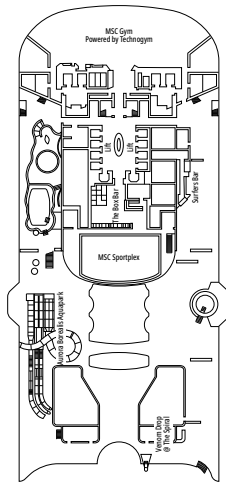

DECK 16
BERN

DECK 18
ATHENS

DECK 21
VALLETTA

DECK 22
AMSTERDAM