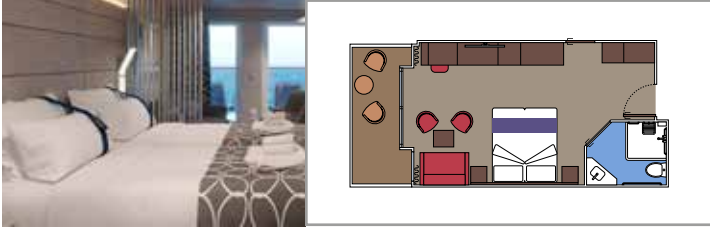

The images are representative only. Size, layout and furniture may vary (within the same cabin category).

INCLUDED FACILITIES

- Luxury suites with premium interiors
- Some Suites have balcony with private whirlpool
- Spacious wardrobe
- Comfortable double bed or single beds (on request)
- Bathroom with large shower and/or bathtub
- Interactive TV, telephone, safe, minibar and air conditioning
- Wifi connection included

 ≈10
  11-19
  1

The images are representative only. Size, layout and furniture may vary (within the same cabin category).

 Cabin size (m²)

 Balcony size (m²)

 Deck location

 Accommodating up to

FACILITIES FOR GUESTS WITH DISABILITIES OR REDUCED MOBILITY

MSC YACHT CLUB DELUXE SUITE FOR GUESTS WITH DISABILITIES OR REDUCED MOBILITY

MSC YACHT CLUB

Available in:

- › **MSC Yacht Club Deluxe Suite (YC1)**
cabin size 25m²; balcony size 5m²; deck 18

SUITE

Available in: