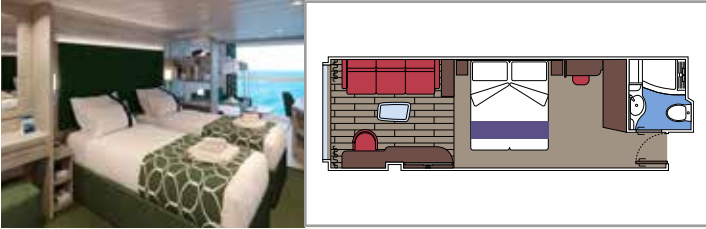

OCEAN VIEW

INCLUDED FACILITIES

- Window with sea view
- Comfortable double bed or single beds (on request)
- Bathroom with shower and hairdryer
- Interactive TV, telephone, safe, minibar and air conditioning
- Wifi connection available (for a fee)

INFINITE OCEAN VIEW

VL2

≈20
12-14
4