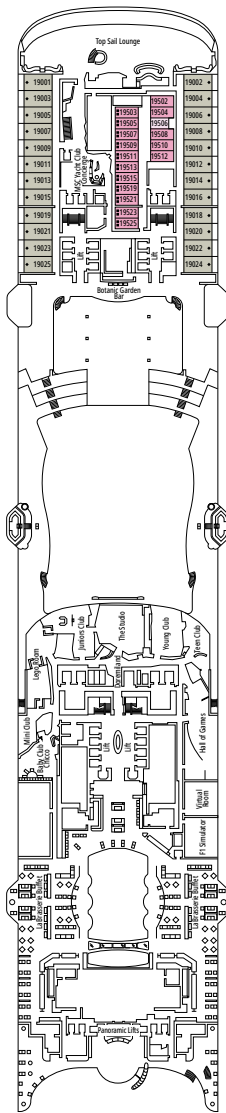

DECK 16
BERN

DECK 18
ATHENS

DECK 21
VALLETTA

DECK 22
AMSTERDAM