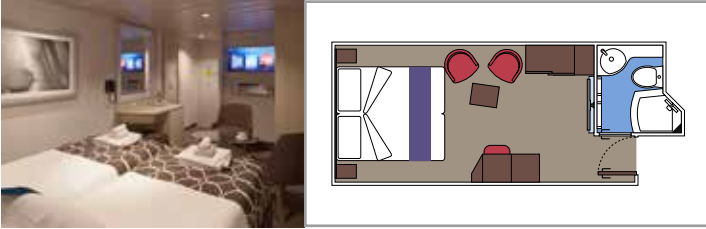

INTERIOR

INCLUDED FACILITIES

- Wardrobe
- Comfortable double bed which can be converted in two single beds (on request)
- Pullman beds for the 4 guests cabins
- Bathroom with shower and hairdryer
- Interactive TV, telephone, safe, minibar and air conditioning
- Wifi connection available (for a fee)

DELUXE INTERIOR

IR2

≈15
15-21
4