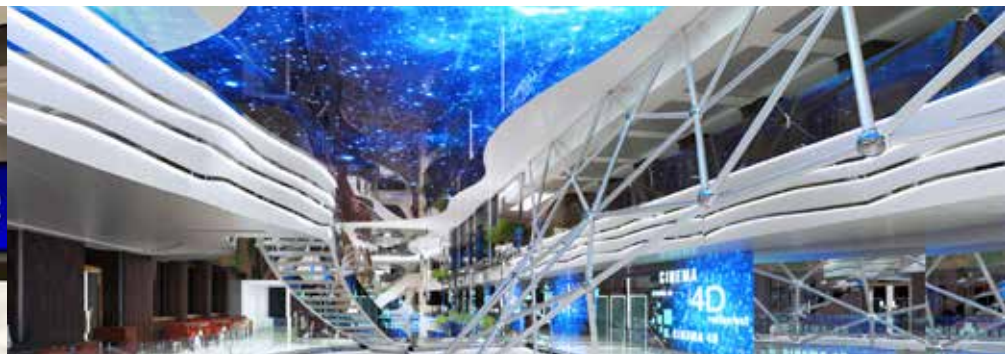

WORLD GALLERIA