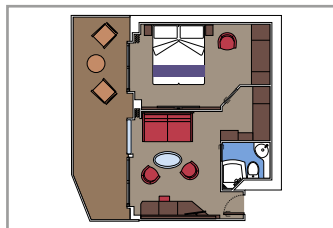

- › Premium balcony
- › Sitting area with double sofa bed

GRAND SUITE AUREA SX

SX

 ≈35
  ≈8-9
  9-10
  4

- › Balcony
- › Sitting area with double sofa bed

PREMIUM SUITE AUREA SL1

SL1

 ≈25
  ≈4
  12-14
  6

- › Balcony

JUNIOR SUITE AUREA SM

SM

 ≈17
  ≈13-17
  9
  4

- › Sundeck

PREMIUM SUITE AUREA WITH PROMENADE & OCEAN VIEW SLP

SLP

 ≈27
  ≈9