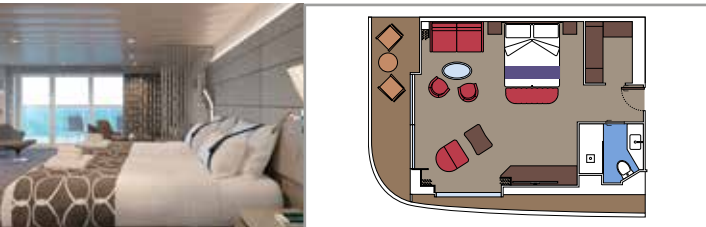

 15-16

 2

- › Wardrobe
- › Bathroom with shower and hairdryer

The images are representative only. Size, layout and furniture may vary (within the same cabin category).

SUITE AUREA

INCLUDED FACILITIES

- Some Suites have balcony with private whirlpool
- Some Suites have balcony overlooking the Promenade
- Some Suites have sitting area with double sofa bed
- Spacious wardrobe
- Comfortable double bed or single beds (on request)
- Bathroom with shower or bathtub and hairdryer
- Interactive TV, telephone, safe, minibar and air conditioning
- Wifi connection available (for a fee)

GRAND SUITE AUREA WITH TERRACE AND WHIRLPOOL SXJ

SXJ

 ≈35
  ≈37-46
  15-16
  4

- › Large balcony with private whirlpool bath
- › Sitting area with double sofa bed

GRAND SUITE AUREA WITH TERRACE SXT

SXT

 ≈35
  ≈25-35
  11-14
  4

- › Premium balcony
- › Sitting area with double sofa bed

GRAND SUITE AUREA SX

SX

 ≈35
  ≈8-9
  9-10
  4

- › Balcony
- › Sitting area with double sofa bed

PREMIUM SUITE AUREA SL1

SL1

 ≈25
  ≈4
  12-14
  6