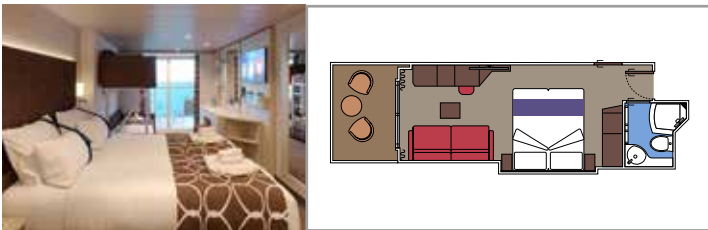

The images are representative only. Size, layout and furniture may vary (within the same cabin category).

INCLUDED FACILITIES

- Luxury suites with premium interiors
- Some Suites have balcony with private whirlpool
- Spacious wardrobe
- Comfortable double bed or single beds (on request)
- Bathroom with large shower and/or bathtub
- Interactive TV, telephone, safe, minibar and air conditioning
- Wifi connection included

 15-16

 2

- › Wardrobe
- › Bathroom with shower and hairdryer

The images are representative only. Size, layout and furniture may vary (within the same cabin category).

SUITE AUREA

INCLUDED FACILITIES

- Some Suites have balcony with private whirlpool
- Some Suites have balcony overlooking the Promenade
- Some Suites have sitting area with double sofa bed
- Spacious wardrobe
- Comfortable double bed or single beds (on request)
- Bathroom with shower or bathtub and hairdryer
- Interactive TV, telephone, safe, minibar and air conditioning
- Wifi connection available (for a fee)

Sitting area with sofa

Wardrobe

Comfortable double bed which can be converted in two single beds (on request)

Bathroom with shower and hairdryer

Interactive TV, telephone, safe, minibar and air conditioning

BR3

 ≈17
  ≈3
  14-15
  4

DELUXE BALCONY BR2

BR2

 ≈17
  ≈3-10
  11-12
  4

DELUXE BALCONY BR1

BR1

 ≈17
  ≈3-8
  9-10
  4