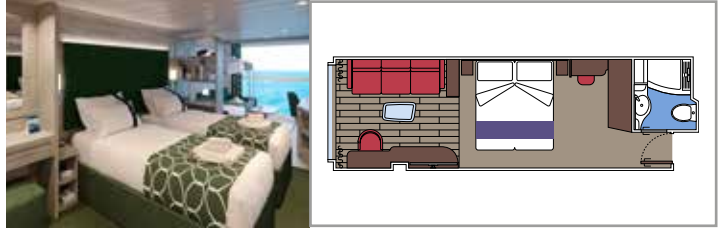

INFINITE OCEAN VIEW

VL1

≈20
10-11
4