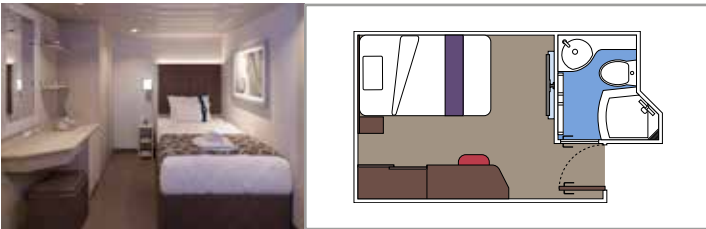

STUDIO INTERIOR

IS

≈10
11-19
1

The images are representative only. Size, layout and furniture may vary (within the same cabin category).

Cabin size (m²)

Balcony size (m²)

Deck location

Accommodating up to