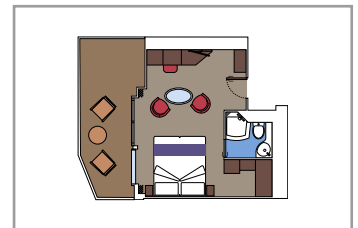

DELUXE SUITE AUREA WITH PROMENADE & OCEAN VIEW SRP

SRP

≈20
≈7

- › Balcony with Promenade and ocean view
- › Sitting area with double sofa bed or separate living room with double sofa bed
- › Deck 16
- › Accommodating up to 4 people

The images are representative only. Size, layout and furniture may vary (within the same cabin category).

Cabin size (m²)

Balcony size (m²)

Deck location

Accommodating up to