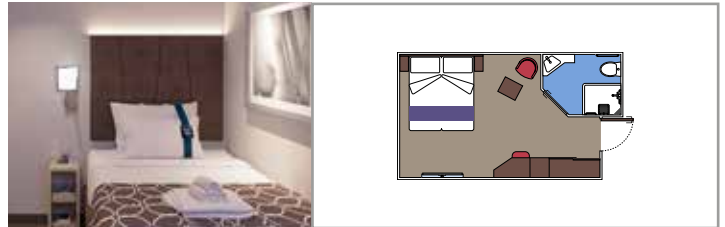

INTERIOR

Available in:

- › **Deluxe Interior (IR2)**
  cabin size 19m²; deck 15-16
- › **Deluxe Interior (IR1)**
  cabin size 19m²; deck 9, 10, 11, 12, 14

Some cabins for guests with disabilities or reduced mobility have twin beds that can't be converted into double beds. The images are representative only; the size, layout and furniture may vary (within the same cabin category).

FACILITIES FOR GUESTS WITH DISABILITIES OR REDUCED MOBILITY

Cabin door width	90 cm
Bathroom door width	88 cm
Size of cabin (floor space)	14 to ≈ 21,4 m²
Size of bathroom	3,3 m²
Is there a fold-down seat in the shower?	Yes
Height of seat from the floor	44 cm
Does the WC seat have grab rails?	Yes
Are wheelchairs available on board?	In limited numbers*
Are all decks accessible?	Yes
Are all lifeboats wheelchair-accessible?	No**
Do the lifts have deck indicators?	Visual - Audio & Braille; Braille on hand rails at stair landings, cabin doors, and directional signs
Can severely visually impaired/blind guests be catered for on the cruise?	Only with full-time carer

* Only for embarkation, disembarkation and emergencies.

** In the event of an emergency, dedicated personnel will help guests with disabilities or reduced mobility to board lifeboats.