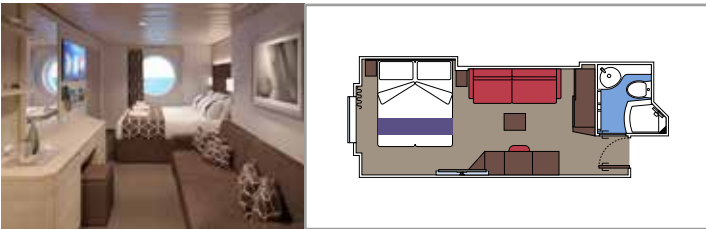

The images are representative only. Size, layout and furniture may vary (within the same cabin category).

INCLUDED FACILITIES

- Luxury suites with premium interiors
- Some Suites have balcony with private whirlpool
- Spacious wardrobe
- Comfortable double bed or single beds (on request)
- Bathroom with large shower and/or bathtub
- Interactive TV, telephone, safe, minibar and air conditioning
- Wifi connection included

Sitting area with sofa

Wardrobe

Comfortable double bed which can be converted in two single beds (on request)

Bathroom with shower and hairdryer

Interactive TV, telephone, safe, minibar and air conditioning

 Accommodating up to

OCEAN VIEW

INCLUDED FACILITIES

- Window with sea view
- Comfortable double bed or single beds (on request)
- Bathroom with shower and hairdryer
- Interactive TV, telephone, safe, minibar and air conditioning
- Wifi connection available (for a fee)

 ≈16
  10-12
  4

DELUXE OCEAN VIEW

OR1

 ≈15-16
  5-9
  4

STUDIO OCEAN VIEW

OS

 ≈12
  5-14
  1

The images are representative only. Size, layout and furniture may vary (within the same cabin category).