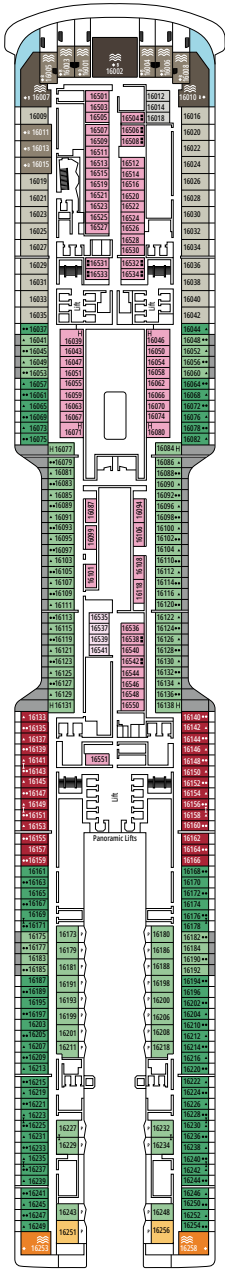

DECK 16
BERN

DECK 18
ATHENS

DECK 21
VALLETTA

DECK 22
AMSTERDAM