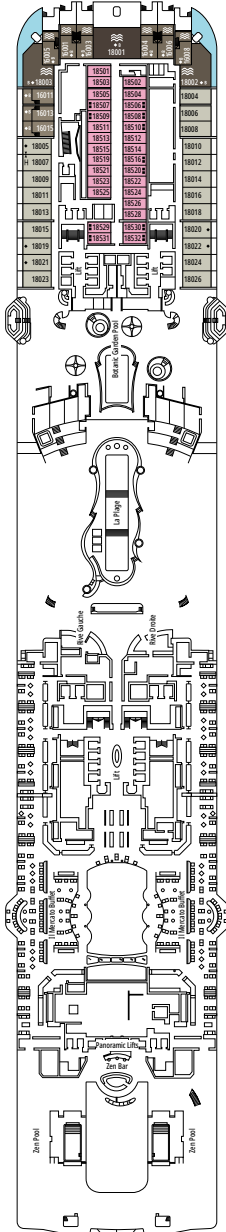

DECK 16
BERN

DECK 18
ATHENS

DECK 21
VALLETTA

DECK 22
AMSTERDAM