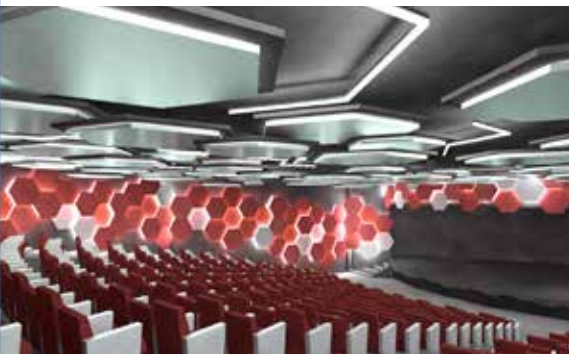

WORLD THEATRE

MSC SIGNATURE CASINO