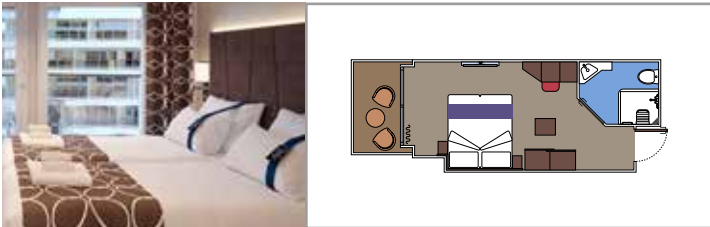

BALCONY

Available in:

- › **Balcony Aurea (BA)**
  cabin size 18m²; balcony size 17m²; deck 11, 12, 14
- › **Deluxe Balcony (BR3)**
  cabin size 18m²; balcony size 17-18,4m²; deck 14-15
- › **Deluxe Balcony (BR2)**
  cabin size 18m²; balcony size 18,4m²; deck 11-12
- › **Deluxe Balcony (BR1)**
  cabin size 18m²; balcony size 17-18,4m²; deck 10
- › **Deluxe Balcony with partial view (BP)**
  cabin size 18m²; balcony size 17-18,4m²; deck 16