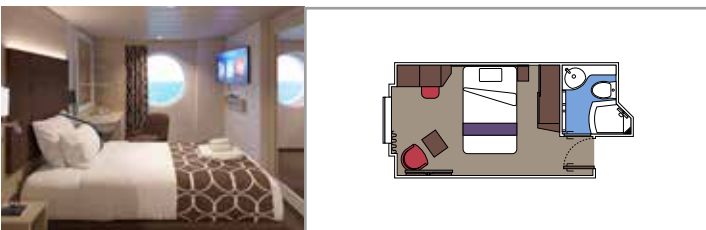

The images are representative only. Size, layout and furniture may vary (within the same cabin category).

INCLUDED FACILITIES

- Luxury suites with premium interiors
- Some Suites have balcony with private whirlpool
- Spacious wardrobe
- Comfortable double bed or single beds (on request)
- Bathroom with large shower and/or bathtub
- Interactive TV, telephone, safe, minibar and air conditioning
- Wifi connection included

Sitting area with sofa

Wardrobe

Comfortable double bed which can be converted in two single beds (on request)

Bathroom with shower and hairdryer

Interactive TV, telephone, safe, minibar and air conditioning

 Accommodating up to

OCEAN VIEW

INCLUDED FACILITIES

- Window with sea view
- Comfortable double bed or single beds (on request)
- Bathroom with shower and hairdryer
- Interactive TV, telephone, safe, minibar and air conditioning
- Wifi connection available (for a fee)

 ≈16
  10-12
  4

DELUXE OCEAN VIEW

OR1

 ≈15-16
  5-9
  4

STUDIO OCEAN VIEW

OS

 ≈12
  5-14
  1

The images are representative only. Size, layout and furniture may vary (within the same cabin category).