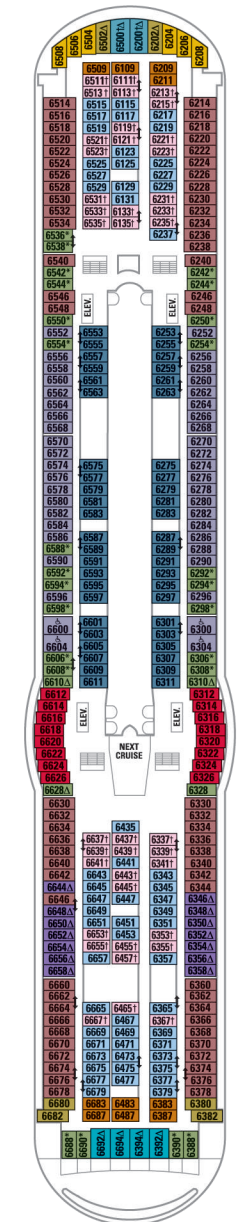

Deck 15

Deck 14

Deck 13

Deck 12

Deck 11

Deck 10

Deck 9

Deck 8

Deck 7

Deck 6

Deck 5

Deck 4

Deck 3

Deck 2

Mariner of the Seas®

Profile 1684: starts March 5, 2016