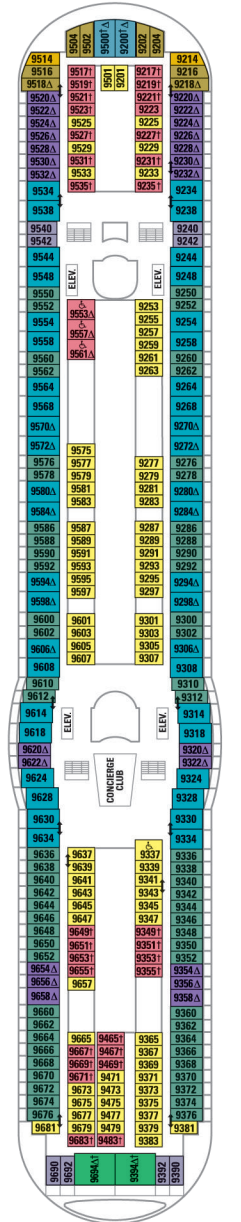

Deck 15

Deck 14

Deck 13

Deck 12

Deck 11

Deck 10

Deck 9

Deck 8

Deck 7

Deck 6

Deck 5

Deck 4

Deck 3

Deck 2

Mariner of the Seas®

Profile 1684: starts March 5, 2016