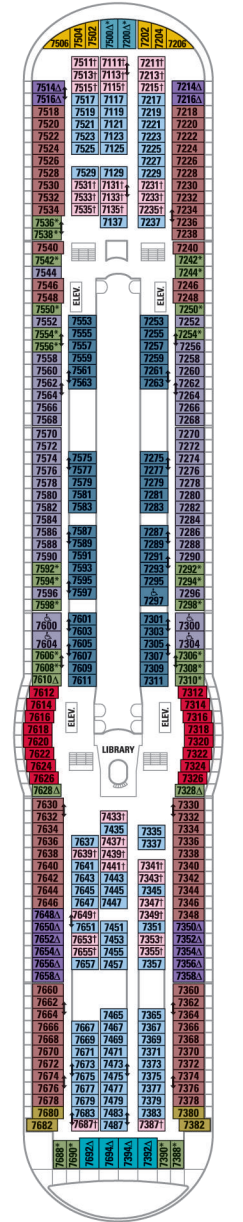

Deck 15

Deck 14

Deck 13

Deck 12

Deck 11

Deck 10

Deck 9

Deck 8

Deck 7

Deck 6

Deck 5

Deck 4

Deck 3

Deck 2

Mariner of the Seas®

Profile 1684: starts March 5, 2016