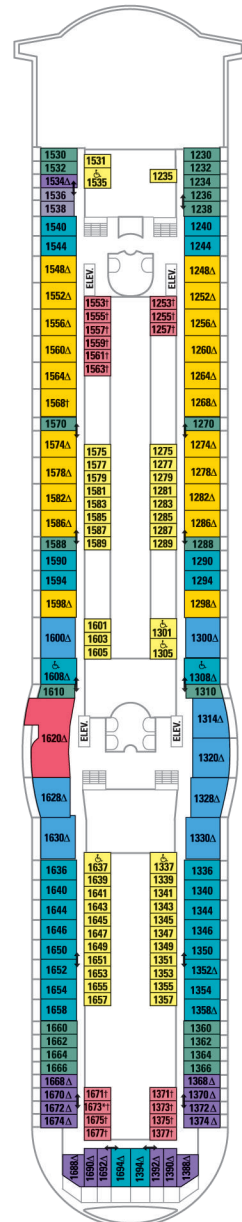

Deck 15

Deck 14

Deck 13

Deck 12

Deck 11

Deck 10

Deck 9

Deck 8

Deck 7

Deck 6

Deck 5

Deck 4

Deck 3

Deck 2

Mariner of the Seas®

Profile 1684: starts March 5, 2016