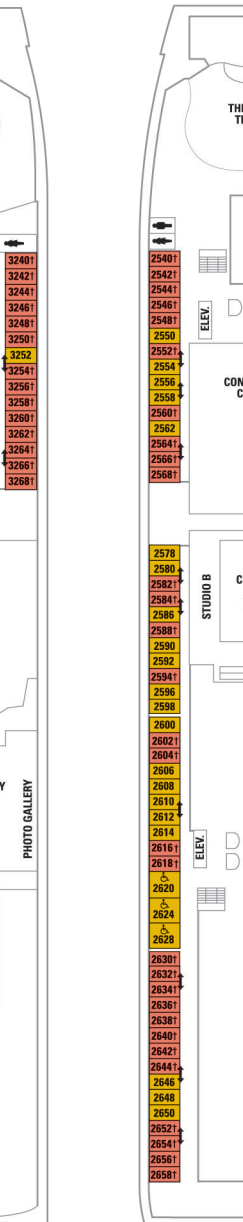

Deck 15

Deck 14

Deck 13

Deck 12

Deck 11

Deck 10

Deck 9

Deck 8

Deck 7

Deck 6

Deck 5

Deck 4

Deck 3

Deck 2

Mariner of the Seas®

Profile 1684: starts March 5, 2016