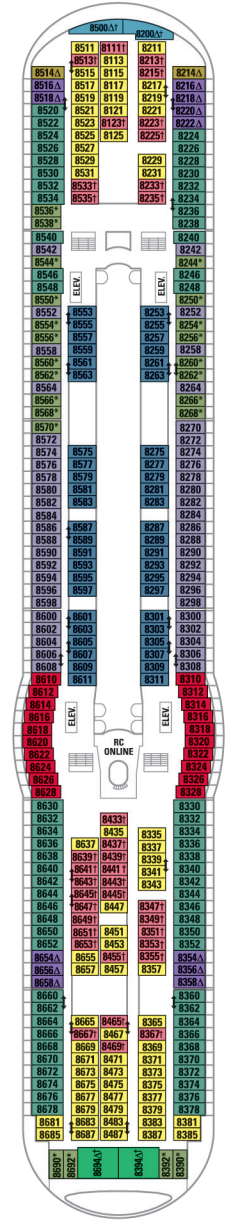

Deck 15

Deck 14

Deck 13

Deck 12

Deck 11

Deck 10

Deck 9

Deck 8

Deck 7

Deck 6

Deck 5

Deck 4

Deck 3

Deck 2

Mariner of the Seas®

Profile 1684: starts March 5, 2016