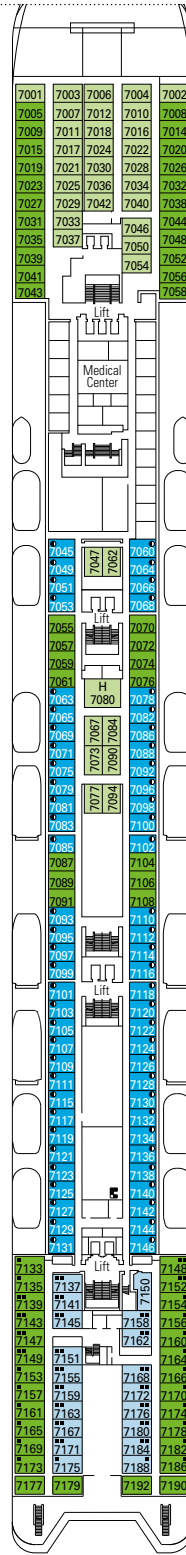

DECK 7
BRAHMS