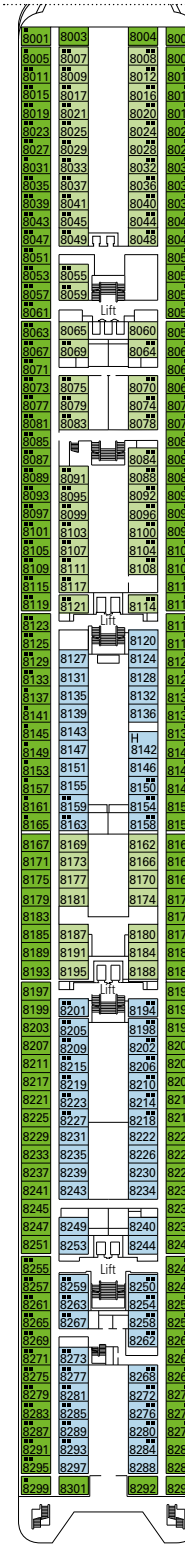

DECK PLANS & ACCOMMODATIONS

980 CABINS
2.679 GUESTS

DECK 8
BACH