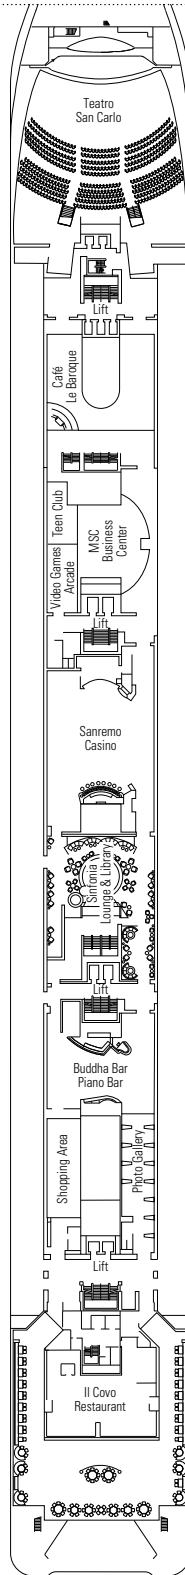

DECK 6
MOZART