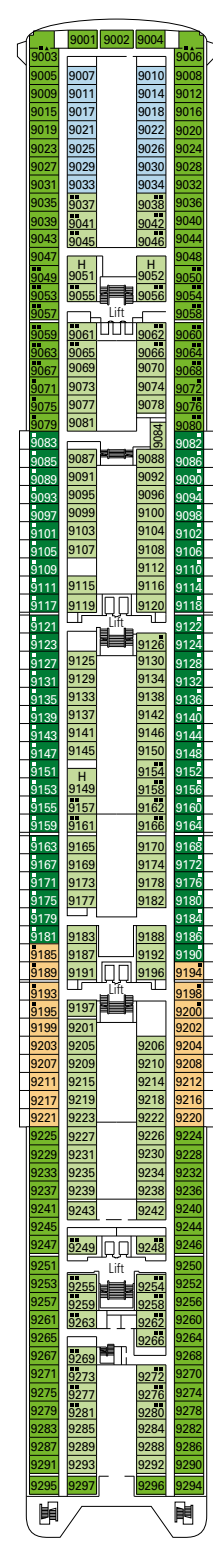

PUBLIC AREAS

COMMON SERVICES

TEATRO SAN CARLO

TECHNICAL CHARACTERISTICS OF THE SHIP

GROSS TONNAGE	65.542 tons
LENGTH	274,9 m
BEAM	32 m
HEIGHT	54 m
DECKS	13, incl. 9 for guests
LIFTS	9
VOLTAGE (IN CABIN)	110/220 volts
MAXIMUM SPEED	20,9 knots
STABILIZERS	Stabilized with 2 fins
NUMBER OF PASSENGERS	2.679
NUMBER OF CABINS	980
CREW MEMBERS	Approx. 721
POOLS	2, both with child-appropriate areas; 2 whirlpool baths

VARIOUS SERVICES	Seats	Use	Surface (m ²)	Deck
EXCURSIONS OFFICE		Excursions office	40	5 Beethoven
MEDICAL CENTER	3	Medical centre	107	7 Brahms
RECEPTION-GUEST SERVICE	136	Reception, guest service	490	5 Beethoven

CONFERENCE ROOMS	Seats	Stage / Dance floor surface (m ²)	Surface (m ²)	Deck
MSC BUSINESS CENTER	122	6	394	6 Mozart
PASHA CLUB DISCO	215	40	739	12 Bizet
SINFONIA LOUNGE & LIBRARY	120	34	319	6 Mozart
TEATRO SAN CARLO	557	115	1.135	5 Beethoven / 6 Mozart

DECK 8
BACH

DECK 9
TCHAIKOVSKI

- Deck Games, Schubert Deck 13
- Bizet Deck 12
- Debussy Deck 11
- Sibelius Deck 10
- Tchaikovski Deck 9
- Bach Deck 8
- Brahms Deck 7
- Mozart Deck 6
- Beethoven Deck 5

980 Cabins