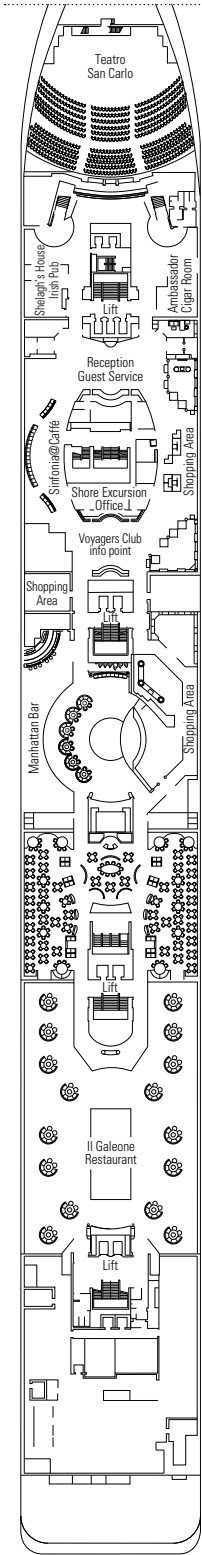

DECK 5
BEETHOVEN