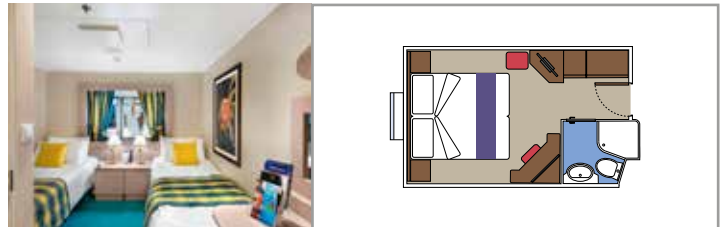

JUNIOR OCEAN VIEW WITH OBSTRUCTED VIEW

OO

≈13
7
2

The images are representative only. Size, layout and furniture may vary (within the same cabin category).

Cabin size (m²)

Balcony size (m²)

Deck location

Accommodating up to