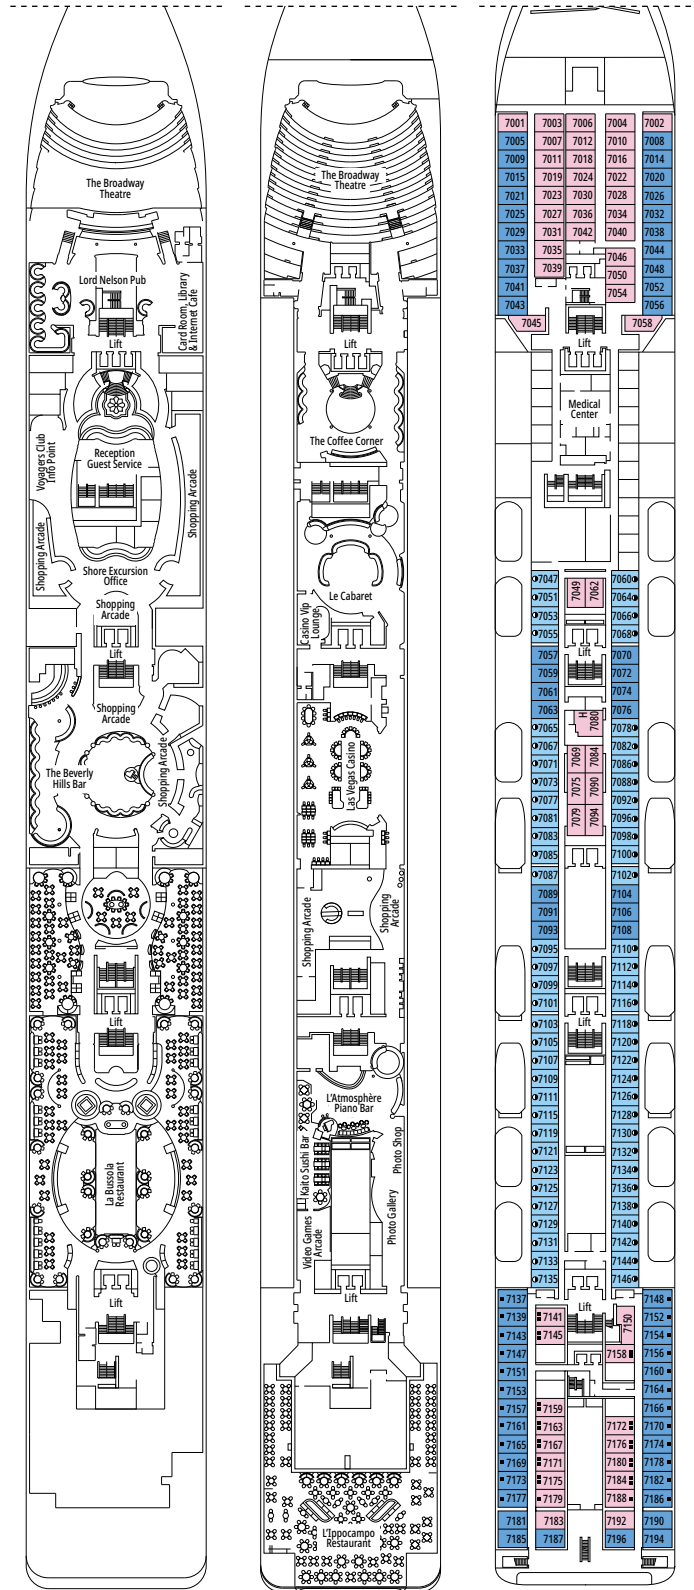

DECK 5
VERDI

DECK 6
PUCCINI

DECK 7
SCARLATTI