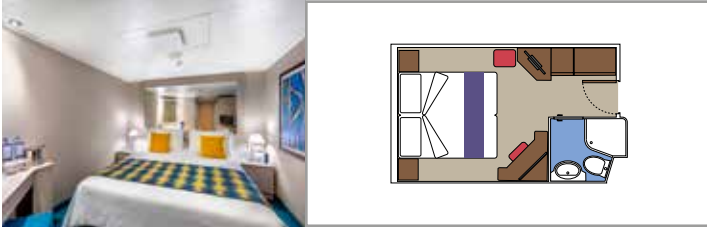

INCLUDED FACILITIES

- Sitting area with sofa
- Spacious wardrobe
- Comfortable double or single beds (on request)
- Bathroom with bathtub, vanity area with hairdryer
- Interactive TV, telephone, safe, minibar and air conditioning
- Wifi connection available (for a fee)

 Balcony size (m²)

 Deck location

 Accommodating up to

BALCONY

INCLUDED FACILITIES

Comfortable double or single beds (on request)

Bathroom with shower, vanity area with hairdryer

Interactive TV, telephone, safe, minibar and air conditioning

Balcony size (m²)

Deck location

Accommodating up to

OCEAN VIEW

INCLUDED FACILITIES

- Window with sea view
- Comfortable double or single beds (on request)
- Bathroom with shower, vanity area with hairdryer
- Interactive TV, telephone, safe, minibar and air conditioning
- Wifi connection available (for a fee)

Interactive TV, telephone, safe, minibar and air conditioning

Wifi connection available (for a fee)

*Cabin for guests with disabilities or reduced mobility has only single beds.

JUNIOR INTERIOR

IM2

› Medium deck location