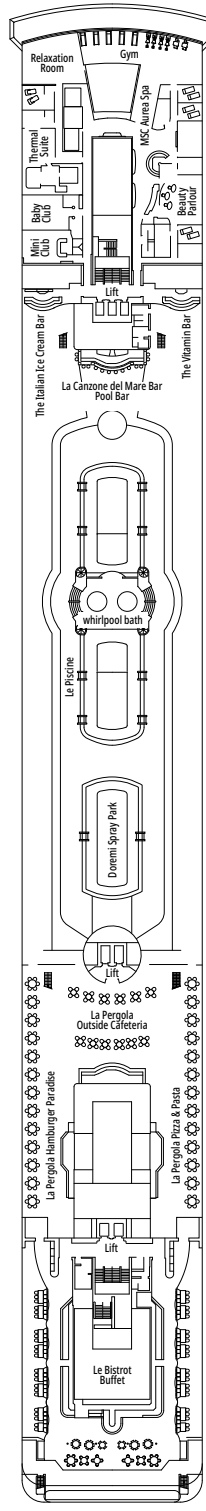

DECK 12
ROSSINI

DECK 13
MINGOLF, SUN DECK