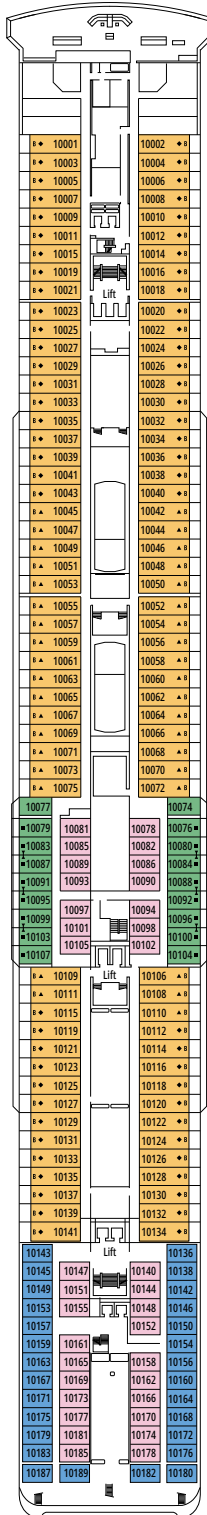

DECK 12
ROSSINI

DECK 13
MINGOLF, SUN DECK