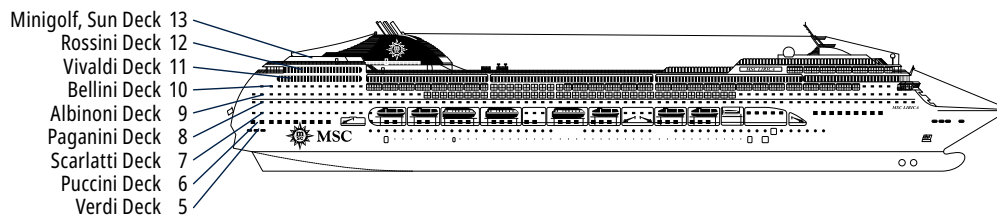

MSC LIRICA

TECHNICAL SHEET

TECHNICAL CHARACTERISTICS OF THE SHIP

TOP 13 EXCLUSIVE SOLARIUM

TECHNICAL CHARACTERISTICS OF THE SHIP	
GROSS TONNAGE	65.591
LENGTH / BEAM / HEIGHT	274,9 m / 28,8 m / 54 m
DECKS	13, included 9 for guests
LIFTS	9
VOLTAGE (IN CABIN)	110/220 volts
MAXIMUM SPEED	20,1 knots
STABILIZERS	Stabilized with 2 fins
NUMBER OF PASSENGERS	2.648
NUMBER OF CABINS	992, included 5 for guests with disabilities or reduced mobility
CREW MEMBERS	Approx. 752
POOLS	2, both with child-appropriate areas
WHIRLPOOLS	2 whirlpool baths