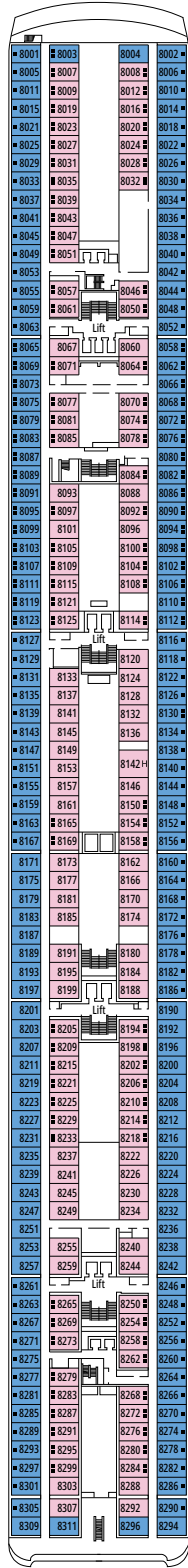

DECK 8
PAGANINI