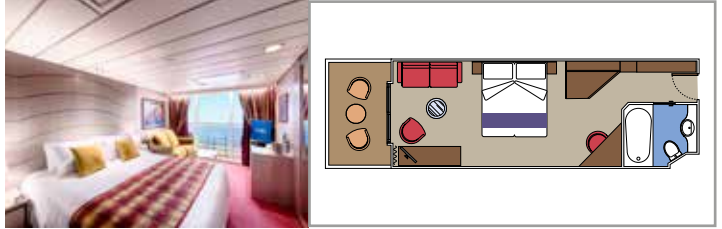

INCLUDED FACILITIES

- Sitting area with sofa
- Spacious wardrobe
- Comfortable double or single beds (on request)
- Bathroom with bathtub, vanity area with hairdryer
- Interactive TV, telephone, safe, minibar and air conditioning
- Wifi connection available (for a fee)

DELUXE SUITE AUREA

SR2

 ≈23
  ≈5
  12
  3

DELUXE SUITE AUREA

SR1

 ≈23
  ≈5
  10
  4

The images are representative only. Size, layout and furniture may vary (within the same cabin category).

 Cabin size (m²)

 Balcony size (m²)

 Deck location

 Accommodating up to

BALCONY

INCLUDED FACILITIES

Comfortable double or single beds (on request)

Bathroom with shower, vanity area with hairdryer

Interactive TV, telephone, safe, minibar and air conditioning

Balcony size (m²)

Deck location

Accommodating up to

OCEAN VIEW

INCLUDED FACILITIES

- Window with sea view
- Comfortable double or single beds (on request)
- Bathroom with shower, vanity area with hairdryer
- Interactive TV, telephone, safe, minibar and air conditioning
- Wifi connection available (for a fee)