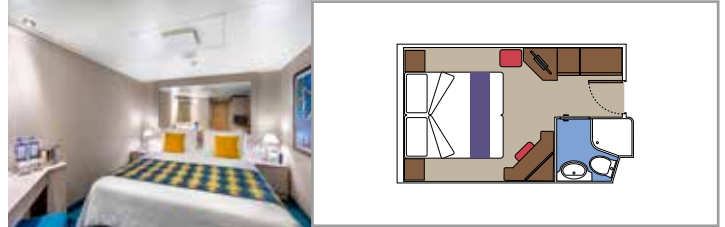

JUNIOR INTERIOR

IM1

› Low deck location

The images are representative only. Size, layout and furniture may vary (within the same cabin category).

Cabin size (m²)

Balcony size (m²)

Deck location

Accommodating up to