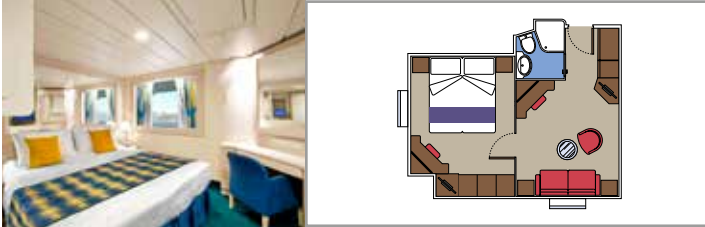

OCEAN VIEW

INCLUDED FACILITIES

- Window with sea view
- Comfortable double or single beds (on request)
- Bathroom with shower, vanity area with hairdryer
- Interactive TV, telephone, safe, minibar and air conditioning
- Wifi connection available (for a fee)

PREMIUM OCEAN VIEW

OL1

≈22
9
4

› Low deck location