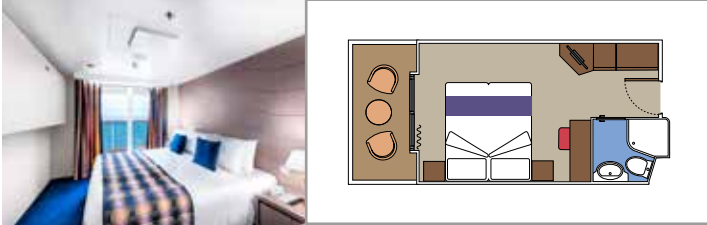

INCLUDED FACILITIES

- Sitting area with sofa
- Spacious wardrobe
- Comfortable double or single beds (on request)
- Bathroom with bathtub, vanity area with hairdryer
- Interactive TV, telephone, safe, minibar and air conditioning
- Wifi connection available (for a fee)

 Balcony size (m²)

 Deck location

 Accommodating up to

BALCONY

INCLUDED FACILITIES

Comfortable double or single beds (on request)

Bathroom with shower, vanity area with hairdryer

Interactive TV, telephone, safe, minibar and air conditioning

Wifi connection available (for a fee)

JUNIOR BALCONY

BM1

 ≈13  ≈3  9-10  3

› Low deck location

The images are representative only. Size, layout and furniture may vary (within the same cabin category).

Cabin size (m²)

Balcony size (m²)

Deck location

Accommodating up to

OCEAN VIEW

INCLUDED FACILITIES

- Window with sea view
- Comfortable double or single beds (on request)
- Bathroom with shower, vanity area with hairdryer
- Interactive TV, telephone, safe, minibar and air conditioning
- Wifi connection available (for a fee)