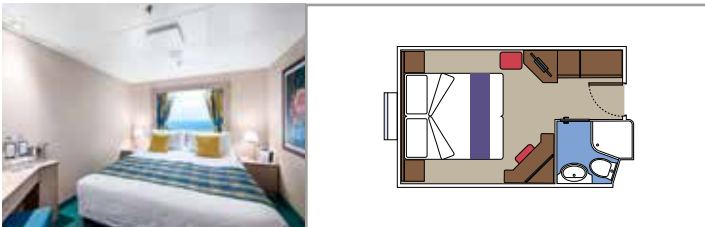

JUNIOR OCEAN VIEW

OM1

13
7-8
4

› Low deck location