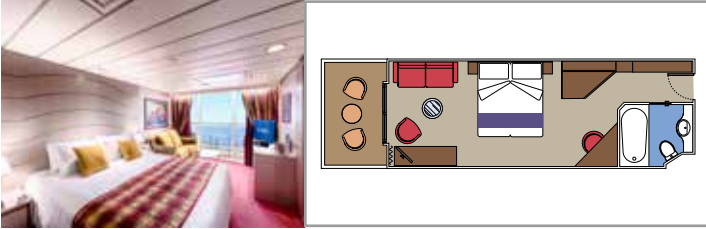

SUITE AUREA

INCLUDED FACILITIES

- Sitting area with sofa
- Spacious wardrobe
- Comfortable double or single beds (on request)
- Bathroom with bathtub, vanity area with hairdryer
- Interactive TV, telephone, safe, minibar and air conditioning
- Wifi connection available (for a fee)

DELUXE SUITE AUREA

SR2

≈23
≈5
12
3