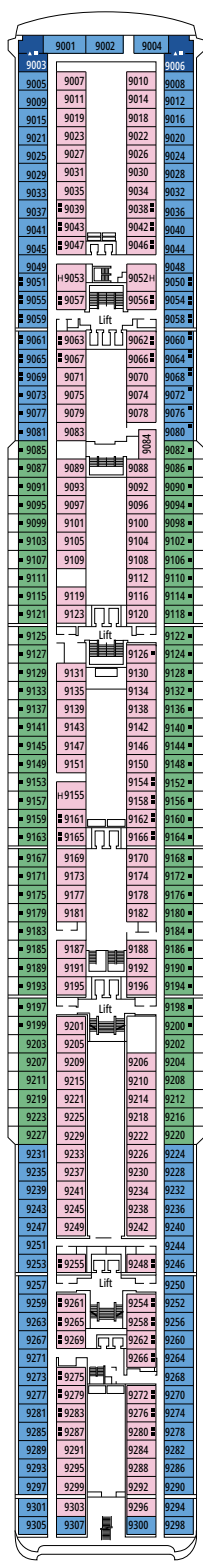

DECK 9
ALBINONI