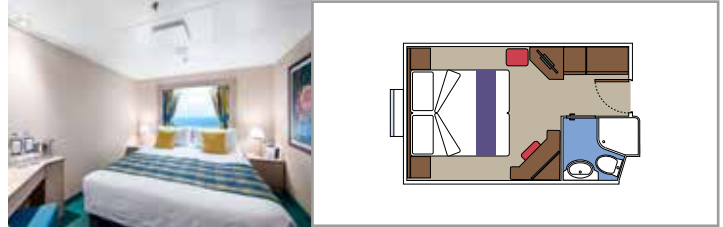

JUNIOR OCEAN VIEW

OM2

≈13
9-10
4

› Medium deck location